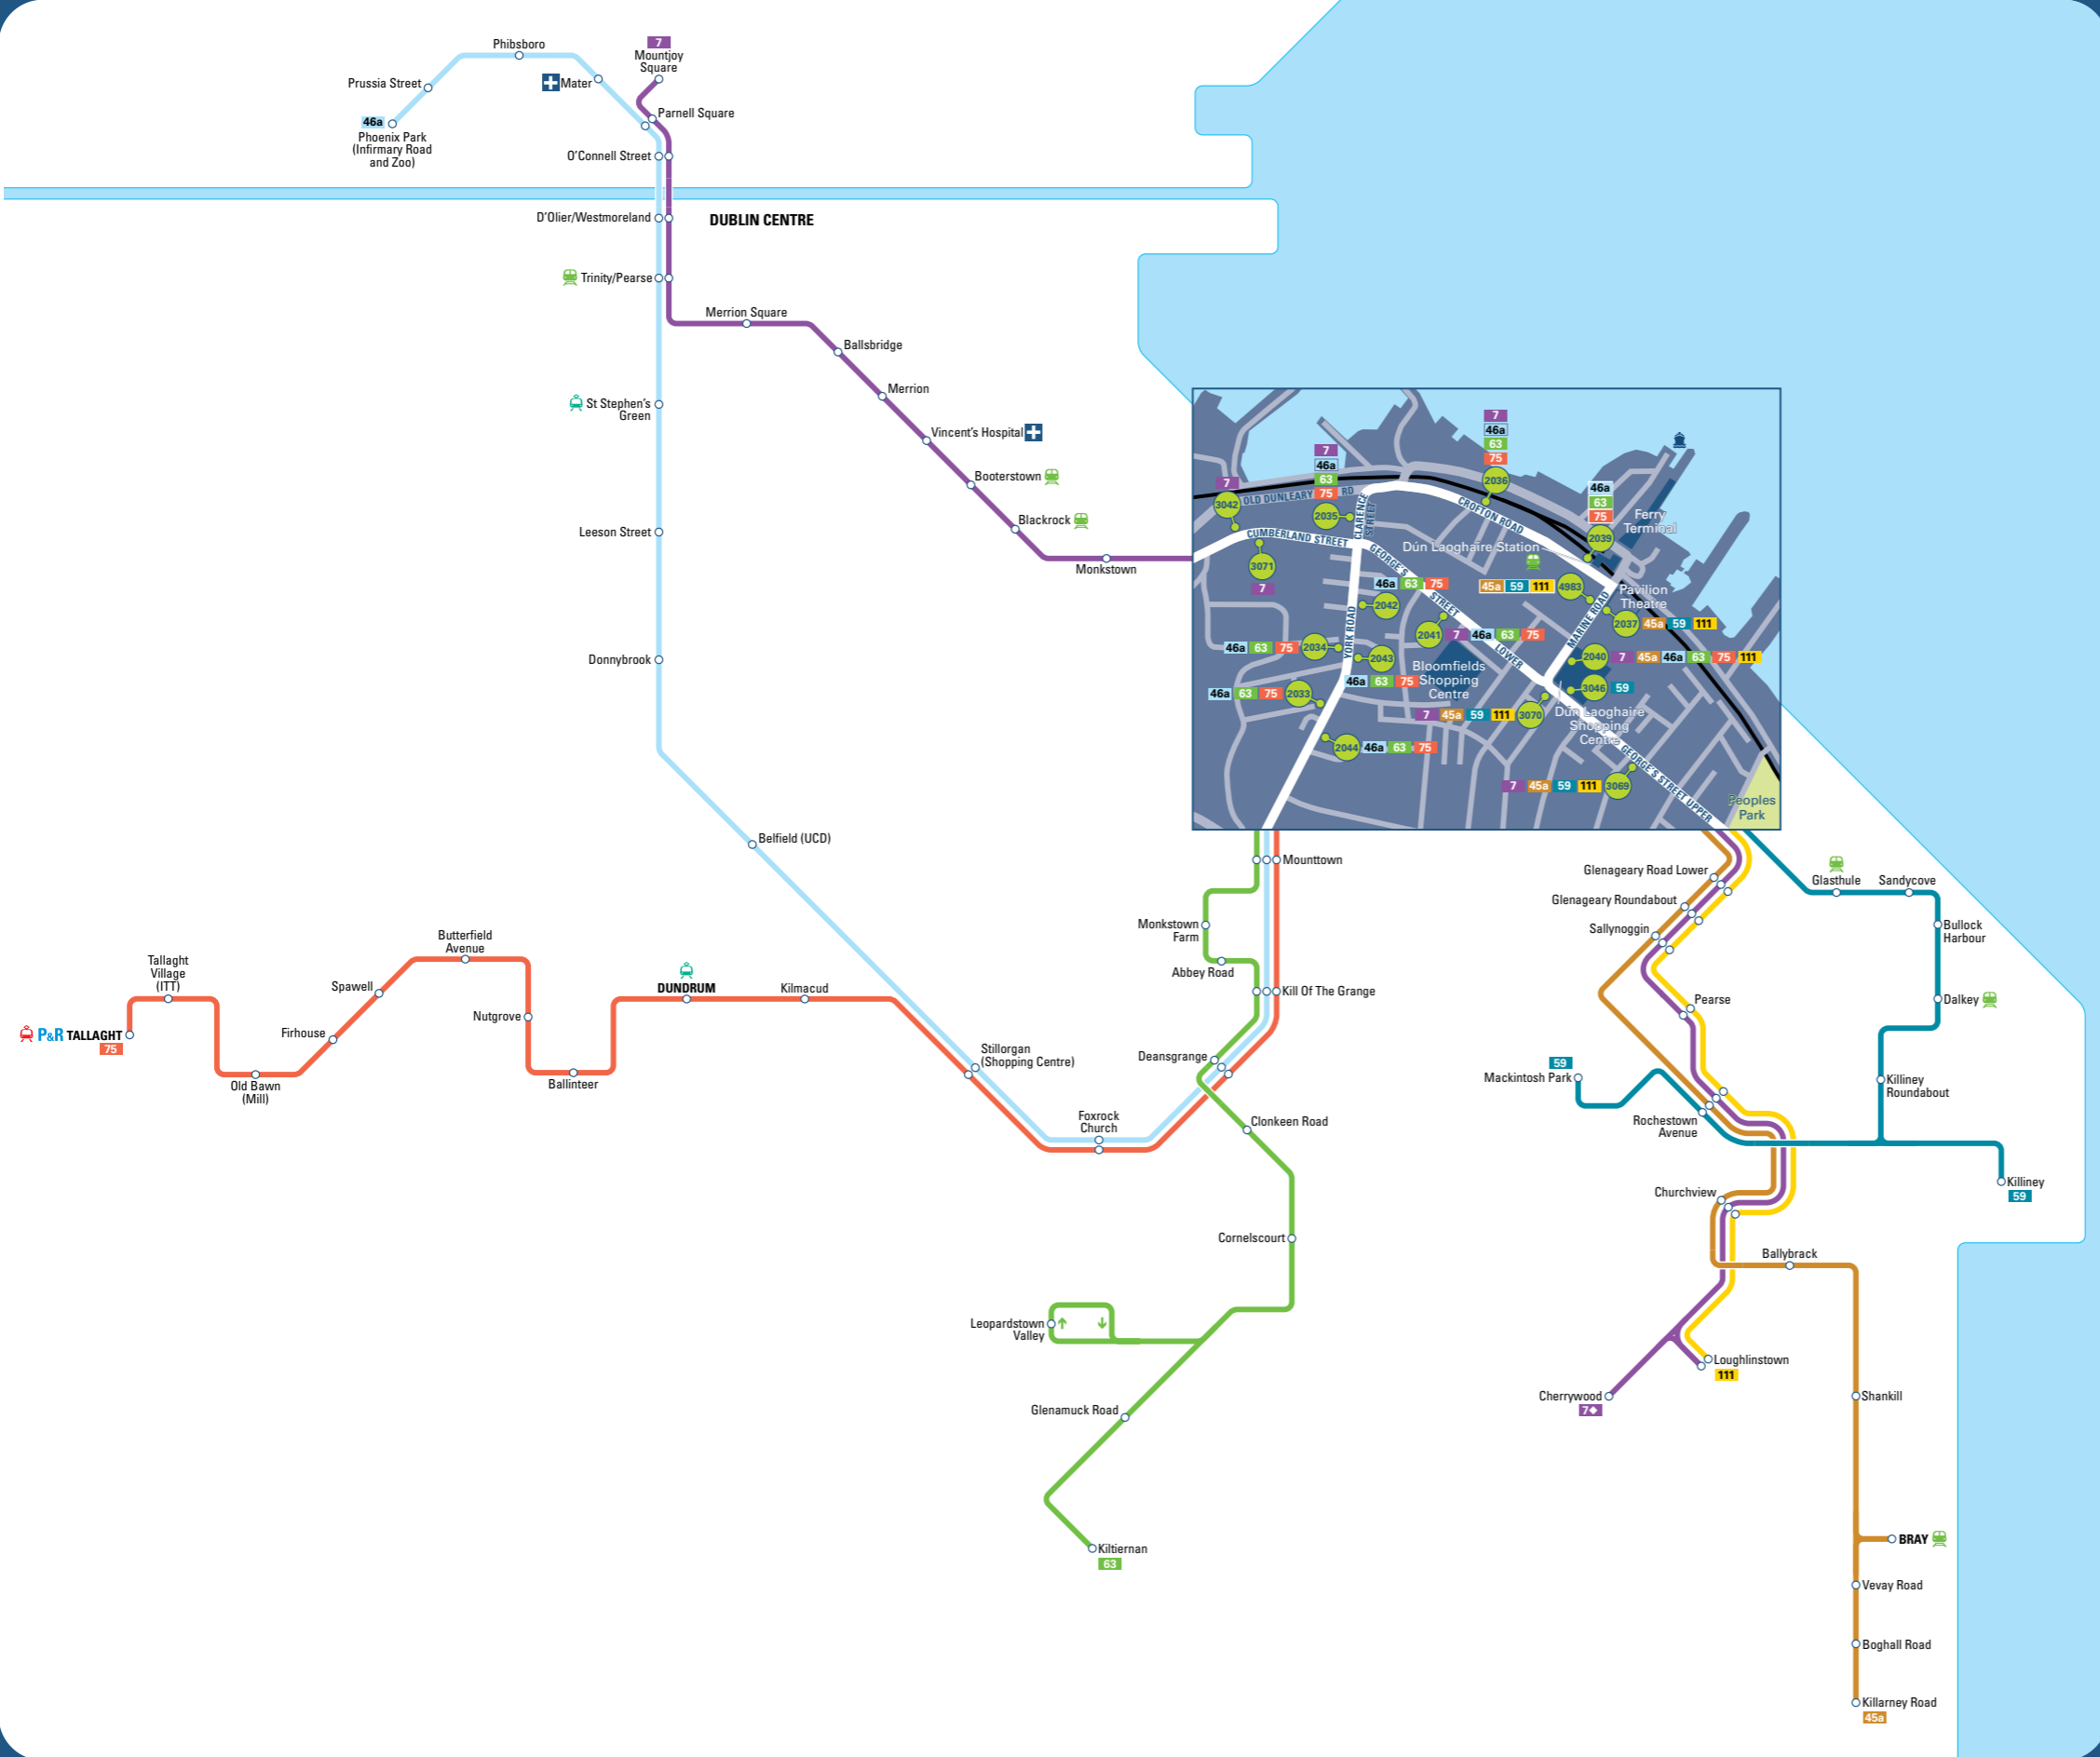

Buses from **Dún Laoghaire**

KEY

- Bus route
- Principal stop
- Bus route terminus
- Certain journeys only

Transfer Points

Locations where it is possible to change to a different form of transport

- Rail (DART, COMMUTER or Intercity)
- Tram (Luas Green line)
- Tram (Luas Red line)
- Park & Ride (larger car parks)
- Ferry Port

Destination	Route	Stop No.
Phoenix Park (Infirmary Road and Zoo)	46a	2039, 2040, 2041, 2042, 2043, 2044
Prussia Street	46a	2039, 2040, 2041, 2042, 2043, 2044
R		
Rochestown Avenue	7	2035, 2036, 2040, 3042
	45a, 111	2037, 2040
	59	2037, 3046
S		
St Stephen's Green 🚏	46a	2039, 2040, 2041, 2042, 2043, 2044
Sallynoggin	7	2035, 2036, 2040, 3042
	45a, 111	2037, 2040
Sandycove	59	2037, 3046
Shankill	45a	2037, 2040
Spawell	75	2039, 2040, 2041, 2042, 2043, 2044
Stillorgan (Shopping Centre)	46a, 75	2039, 2040, 2041, 2042, 2043, 2044
T		
Tallaght 🚏 P&R	75	2039, 2040, 2041, 2042, 2043, 2044
Tallaght Village (ITT)	75	2039, 2040, 2041, 2042, 2043, 2044
Trinity/Pearse 🚏	7	2041, 3069, 3070, 3071
	46a	2039, 2040, 2041, 2042, 2043, 2044
V		
Vevay Road	45a	2037, 2040
Vincent's Hospital 🏠	7	2041, 3069, 3070, 3071