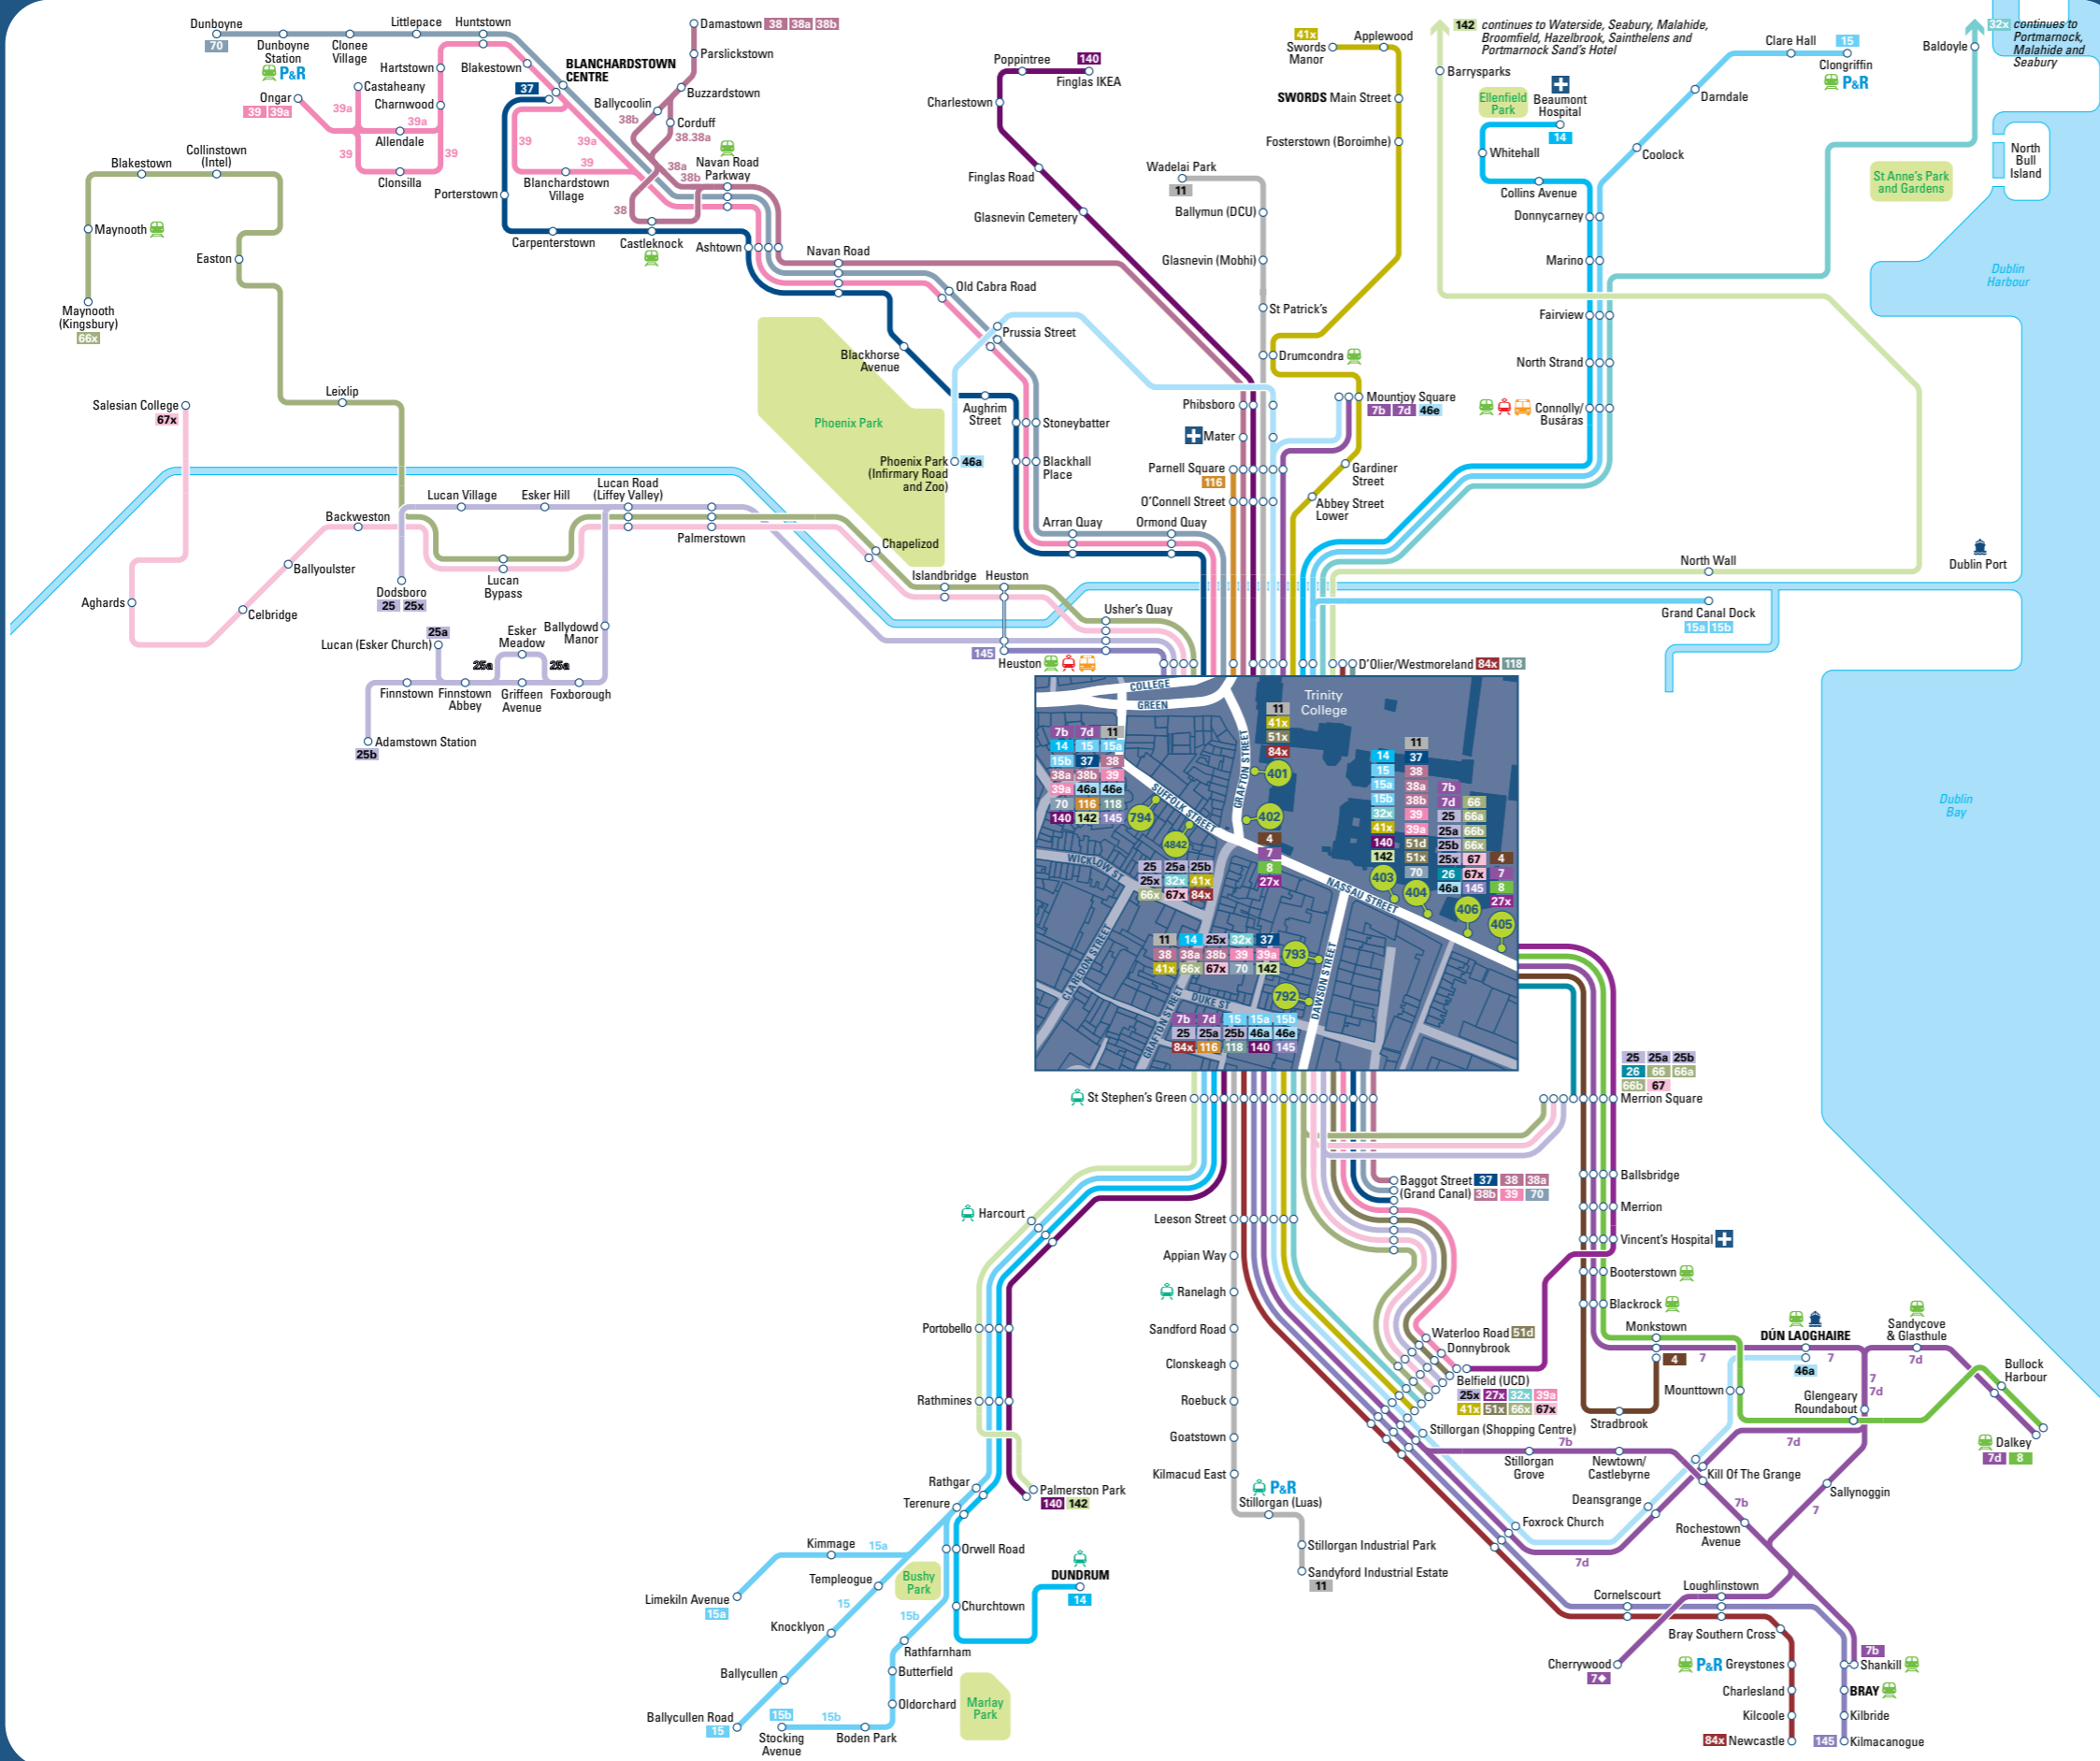

Buses from Nassau Street

KEY

- Bus route
- Principal stop
- Bus route terminus
- Certain journeys only

Transfer Points

Locations where it is possible to change to a different form of transport

- Rail (DART, COMMUTER or Intercity)
- Tram (Luas Green line)
- Tram (Luas Red line)
- Bus coach (regional or intercity)
- Park & Ride (larger car parks)
- Ferry Port

Destination	Route	Stop No.
D		
Connolly/Busáras	14	793, 794
	15	792, 794
	32x	793, 4842
Coolock	15	792, 794
Corduff	38, 38a	793, 794
Cornelscourt	84x	401
	145	406
D		
Dalkey	7d	406
	8	402, 405
Damastown	38, 38a, 38b	793, 794
Darndale	15	792, 794
Deansgrange	46a	404
	7d	406
Dodsboro	25	792, 4842
	25x	793, 4842
D'Olier/Westmoreland	7b, 7d, 15, 15a, 15b, 25, 25a, 25b, 46a, 46e, 116, 118, 140, 145	792, 794
	84x	792, 4842
	11, 14, 142	793, 794
	25x, 66x, 67x	793, 4842
Donnybrook	7b, 25x, 39a, 46a	404
	7d, 66x, 67x, 145	406
	32x	403
	41x	401, 403
	51x	401, 404
	84x	401
Donnycarney	14	793, 794
	15	792, 794
Drumcondra	11	793, 794
	41x	793, 4842
Dún Laoghaire	7	402, 405
	46a	404
Dunboyne	70	793, 794
Dunboyne Station P&R	70	793, 794
Dundrum	14	403
E		
Easton	66x	793, 4842
Esker Hill	25	792, 4842
	25x	793, 4842
F		
Fairview	14	793, 794
	15	792, 794
	32x	793, 4842
Finglas IKEA	140	792, 794
Finnstown	25b	792, 4842
Finnstown Abbey	25a, 25b	792, 4842
Fosterstown (Boroimhe)	41x	793, 4842
Foxborough	25a, 25b	792, 4842
Foxrock Church	7d, 145	406
	46a	404
	84x	401
G		
Glasnevin (Mobhi)	11	793, 794
Glasnevin Cemetery	140	792, 794
Glengearry Roundabout	7, 8	402, 405
	7d	406
Goatstown	11	401, 404
Grand Canal Dock	15a, 15b	792, 794
Greystones P&R	84x	401
H		
Harcourt	14, 15, 15a, 15b, 140, 142	403