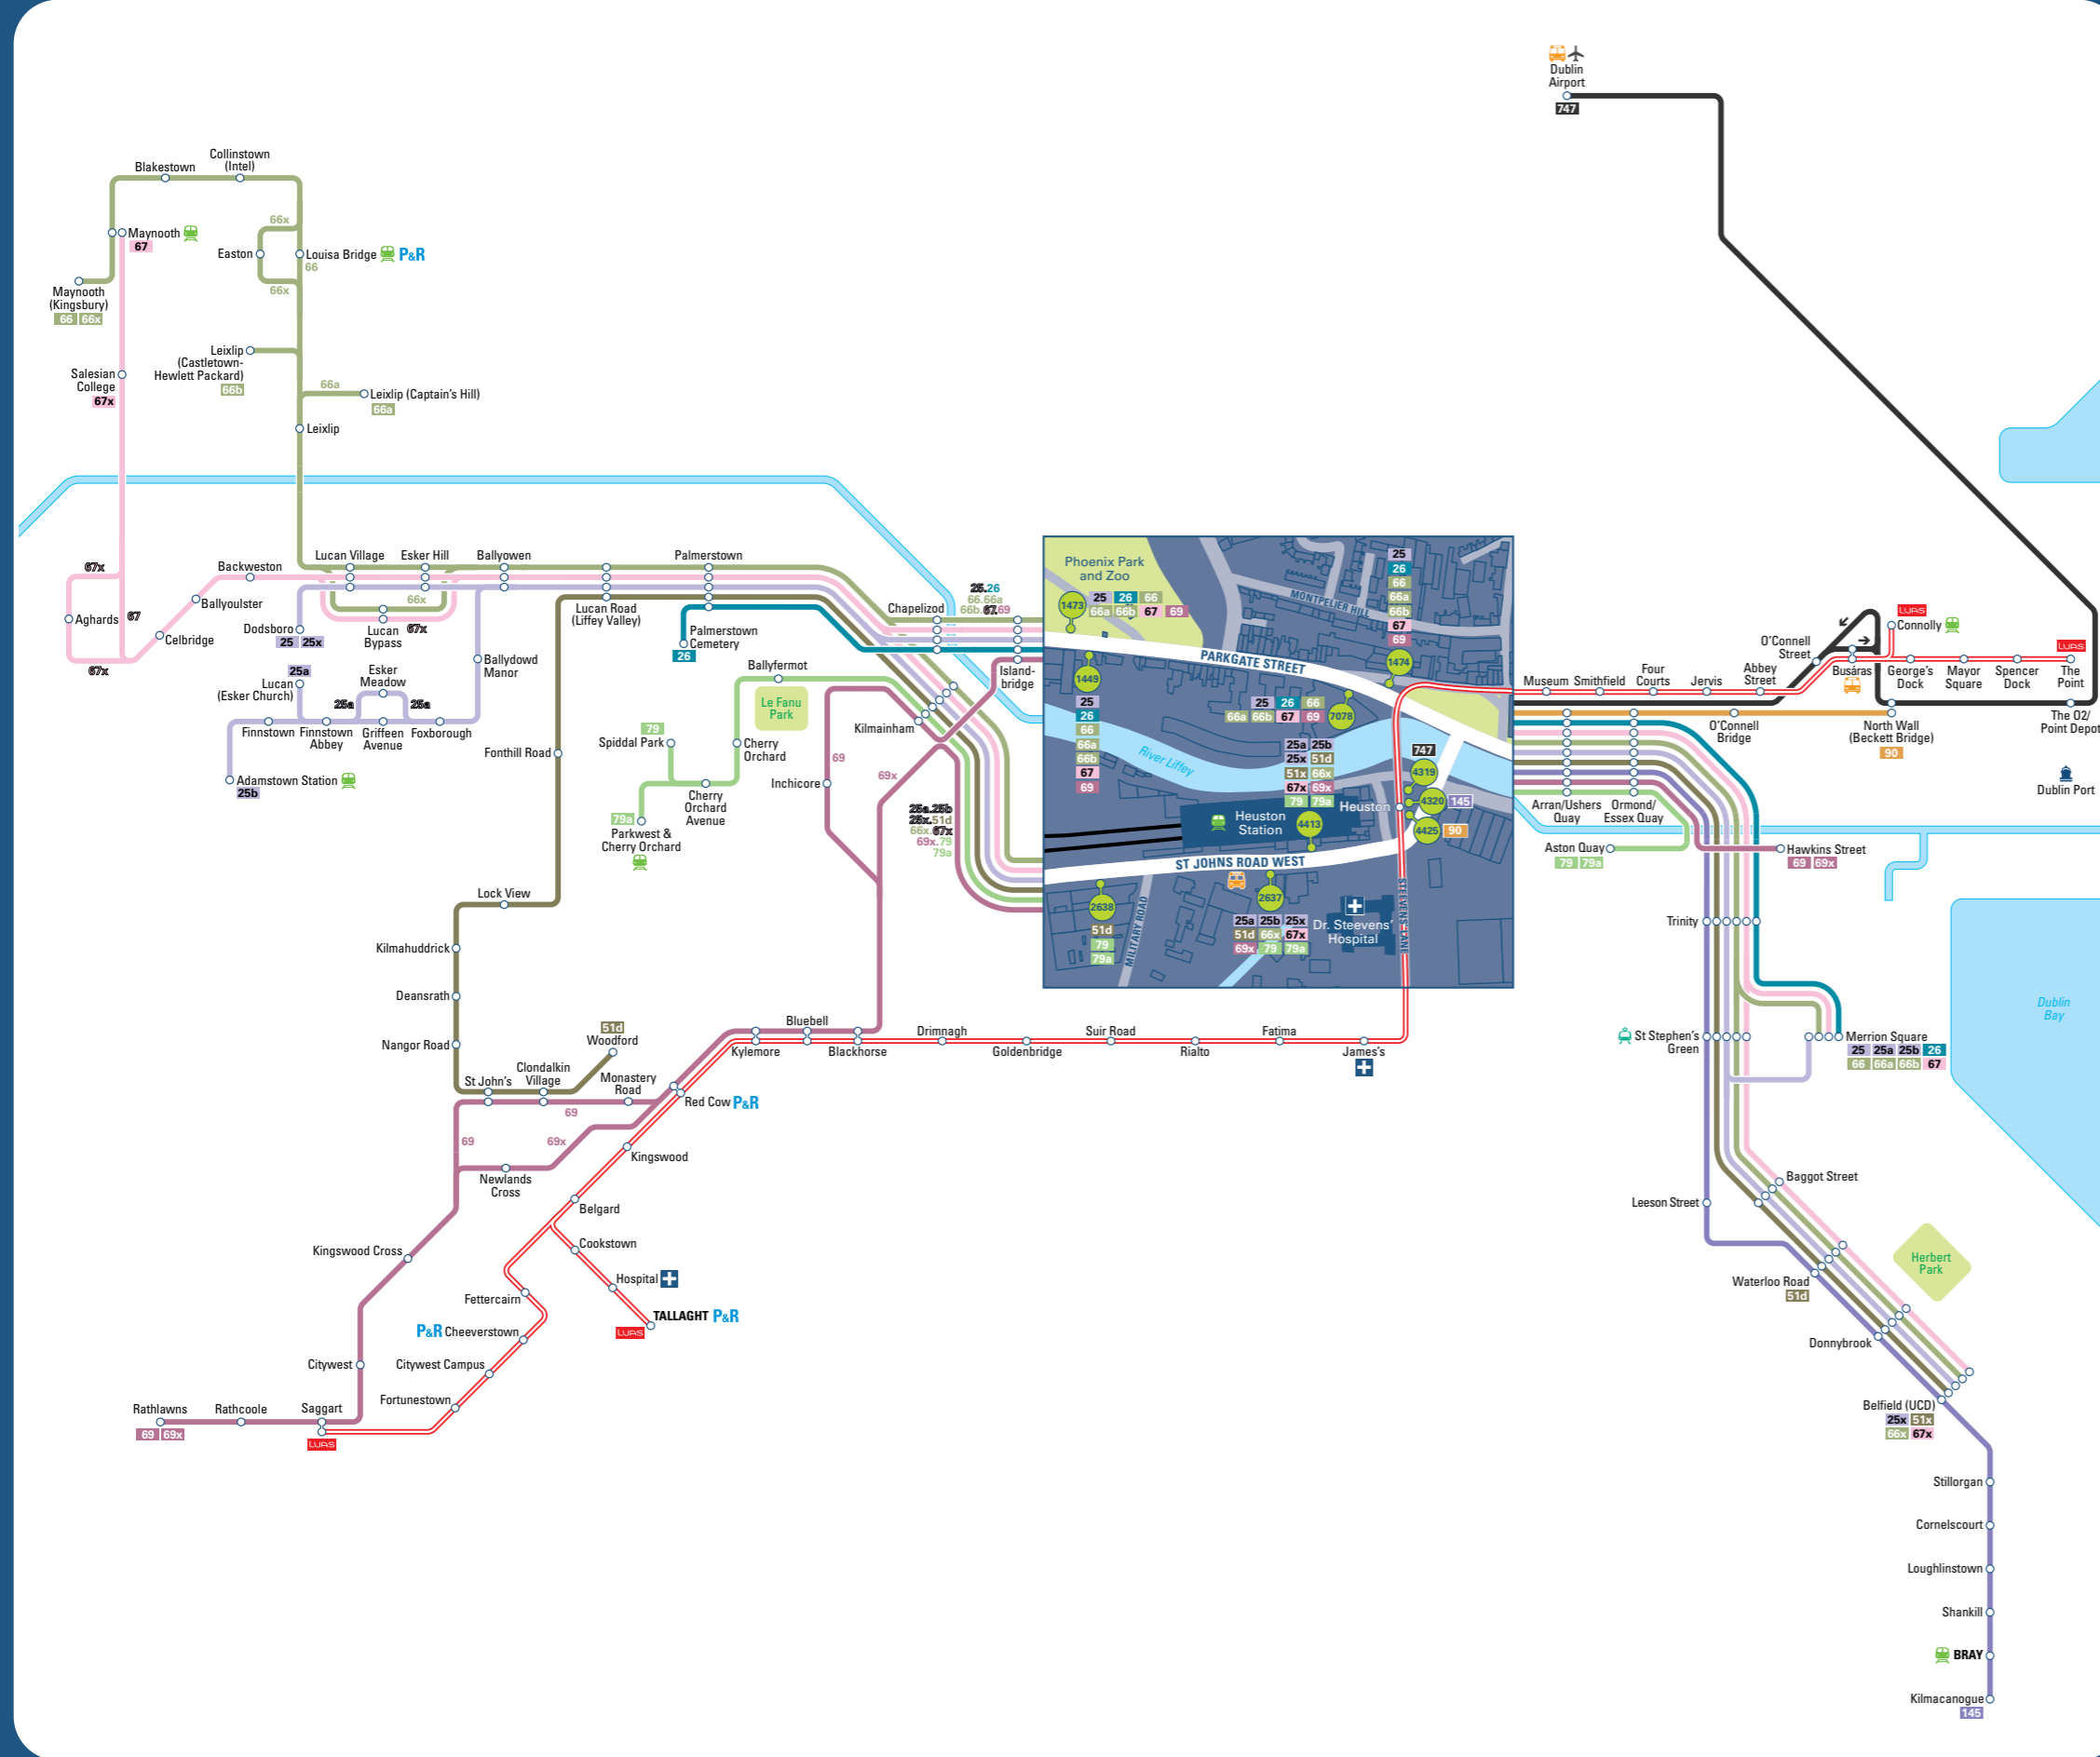

Buses and trams from Heuston

KEY

- Bus route
- Tram (Luas) line
- Principal stop
- 25 Bus route terminus
- LUAS Tram (Luas) line terminus

Transfer Points

Locations where it is possible to change to a different form of transport

- Rail (DART, COMMUTER or Intercity)
- Tram (Luas Green line)
- Bus coach (regional or intercity)
- Park & Ride (larger car parks)
- Airport
- Ferry Port

Points of Interest

- Hospital
- Public Park

Geographic map inset only

Destination	Route	Stop No./Name
P		
Palmerstown	25, 26, 66, 66a, 66b, 67	1449, 7078
	25a, 25x, 67x	2637
	51d	2637, 2638
Palmerstown Cemetery	26	1449, 7078
Parkwest & Cherry Orchard 🚆	79a	2637, 2638
R		
Rathcoole	69	1449, 7078
	69x	2637
Rathlawns	69	1449, 7078
	69x	2637
Red Cow P&R	69	1449, 7078
	69x	2637
	Luas	Heuston
Rialto	Luas	Heuston
S		
St John's	51d	2637, 2638
	69	1449, 7078
St Stephen's Green 🚆	25	1473, 1474
	25a, 25b, 25x, 51d, 51x, 66x, 67x	4413
	145	4320
Saggart	69	1449, 7078
	69x	2637
	Luas	Heuston
Salesian College	67	1449, 7078
	67x	2637
Shankill	145	4320
Smithfield	Luas	Heuston
Spencer Dock	Luas	Heuston
Spiddal Park	79	2637, 2638
Stillorgan	145	4320
Suir Road	Luas	Heuston
T		
Tallaght P&R	Luas	Heuston
The O2/Point Depot	747	4319
The Point	Luas	Heuston
Trinity	25, 26, 66, 66a, 66b, 67	1473, 1474
	25a, 25b, 25x, 51d, 51x, 66x, 67x	4413
	145	4320
W		
Waterloo Road	25x, 51d, 51x, 66x, 67x	4413
	145	4320
Woodford	51d	2637, 2638