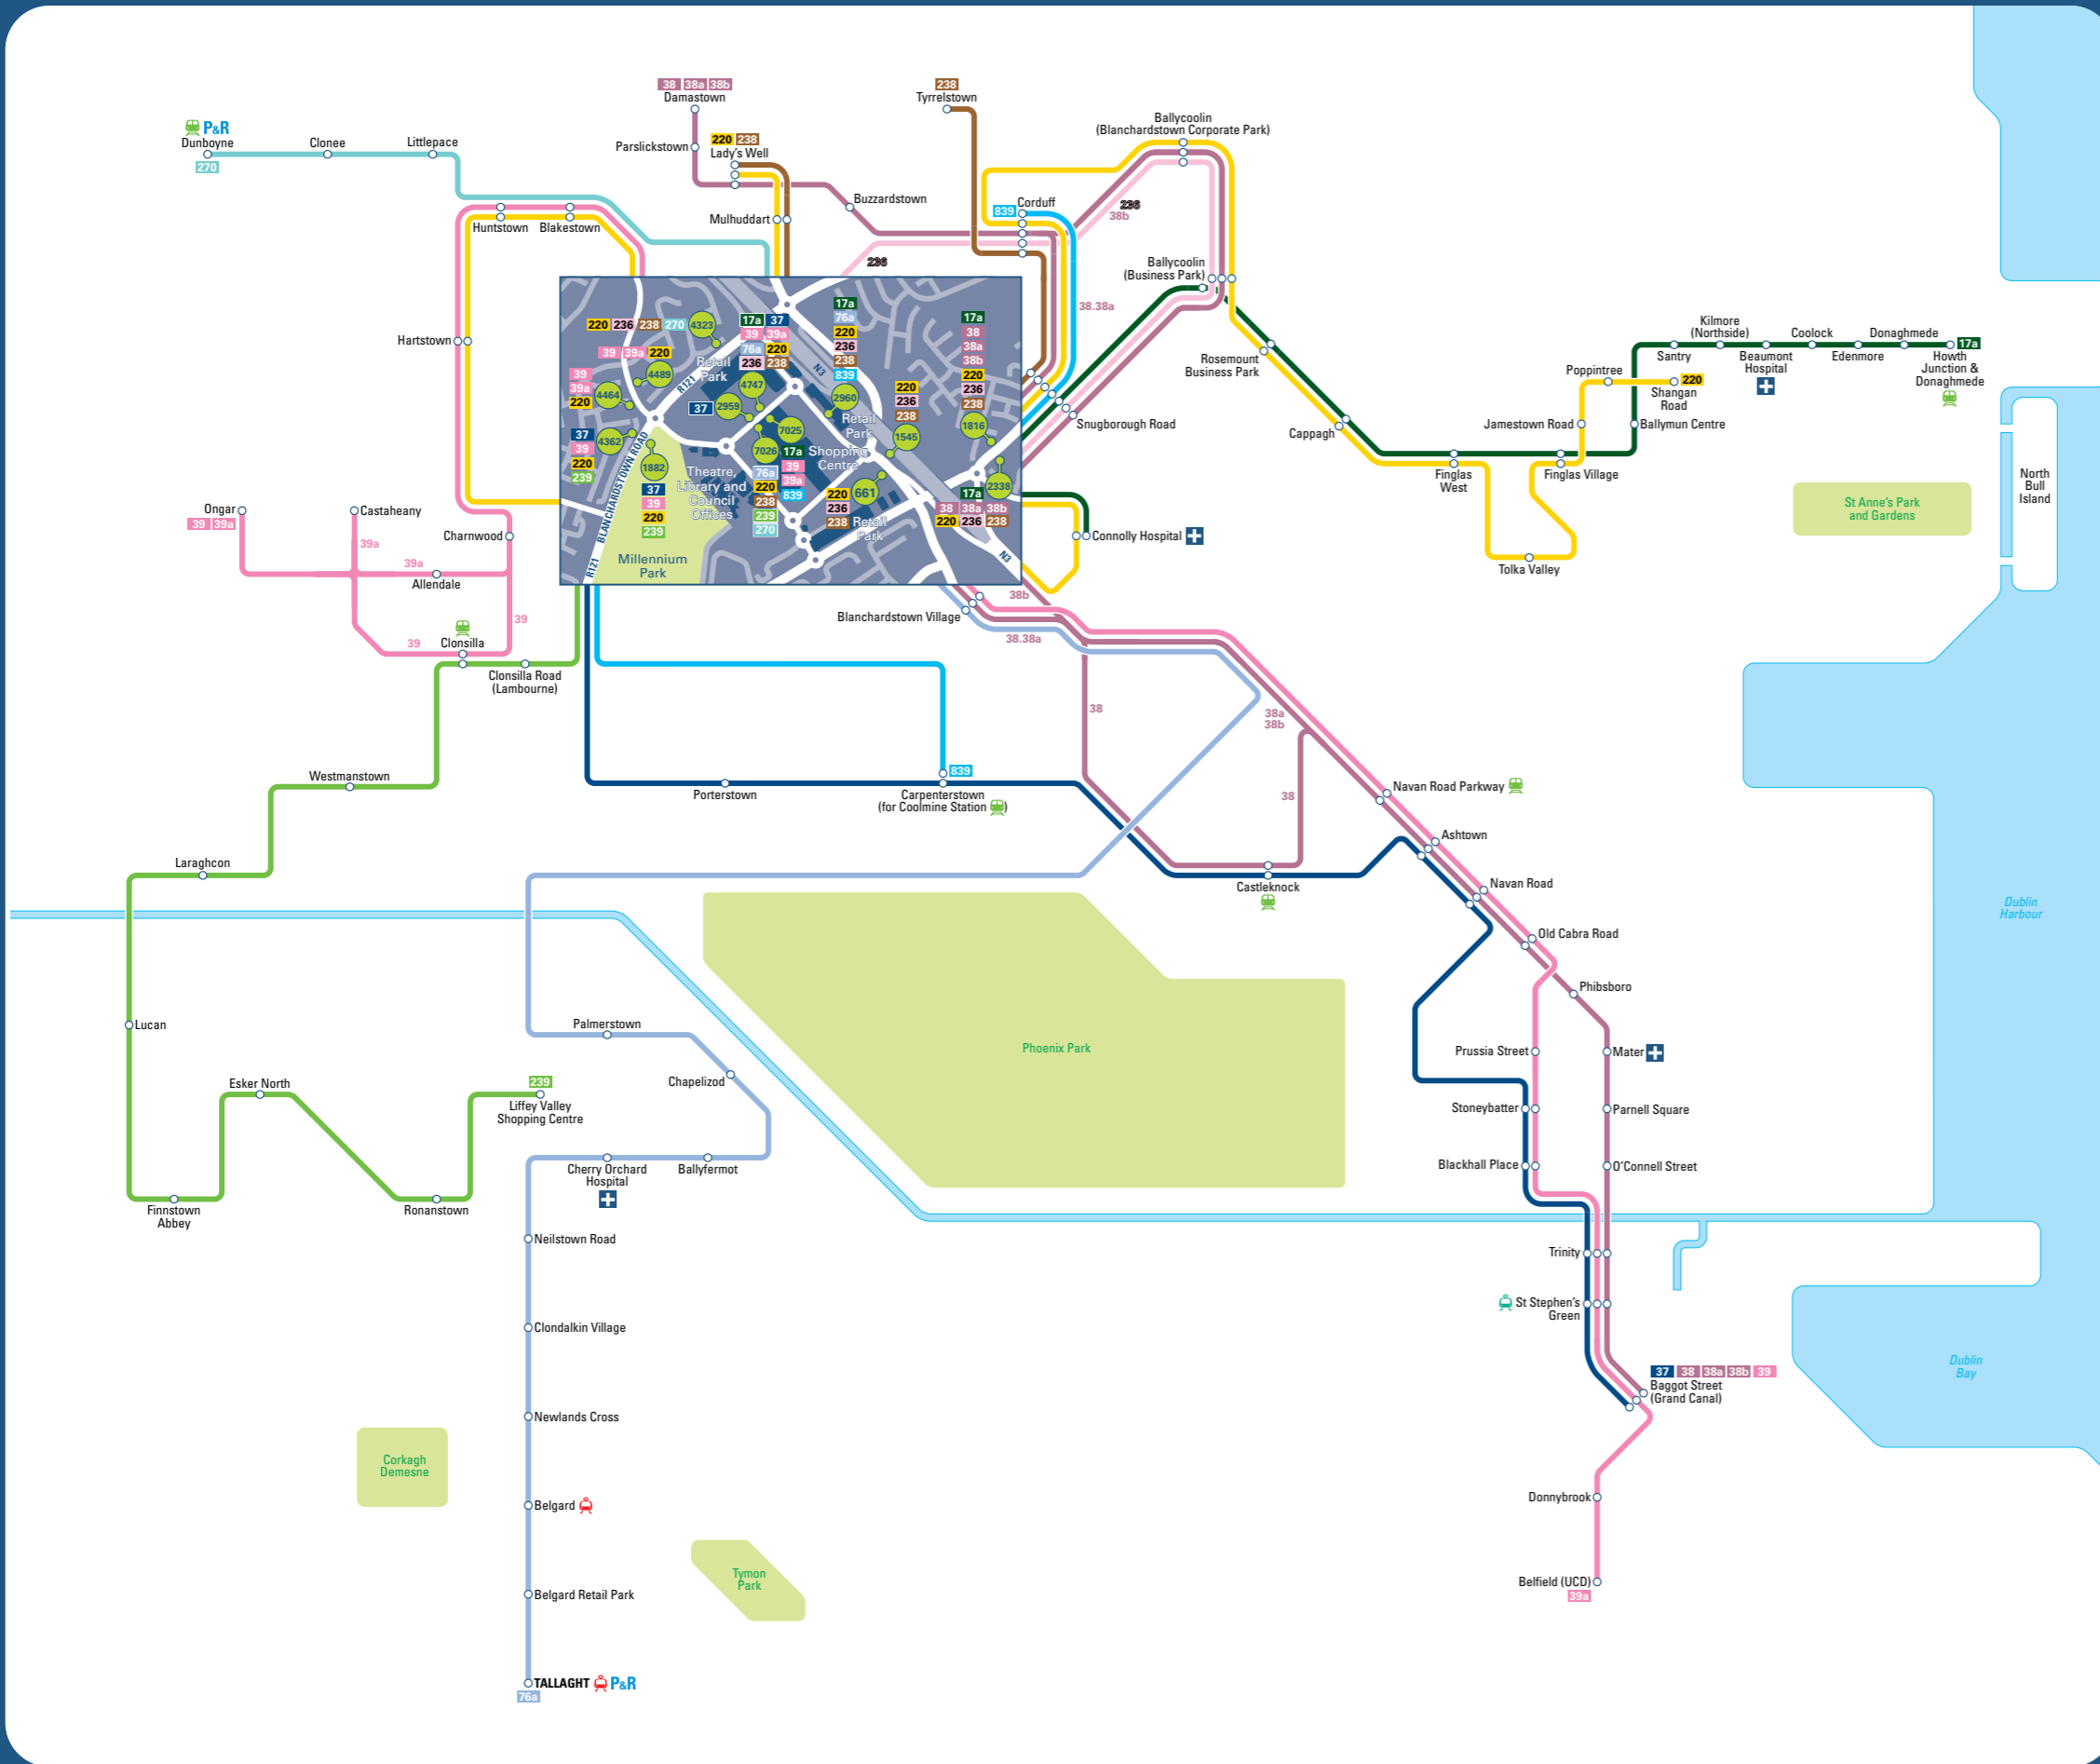

Buses from Blanchardstown Centre

KEY

- Bus route
- Principal stop
- 39 Bus route terminus

Transfer Points
Locations where it is possible to change to a different form of transport

- Rail (DART, COMMUTER or Intercity)
- Tram (Luas Green line)
- Tram (Luas Red line)
- P&R (larger car parks)

Find the time of the next bus* from any bus stop, or plan your journey – go to www.transportforireland.ie or download the Transport For Ireland Apps for Android and Apple devices.

* Dublin Bus only