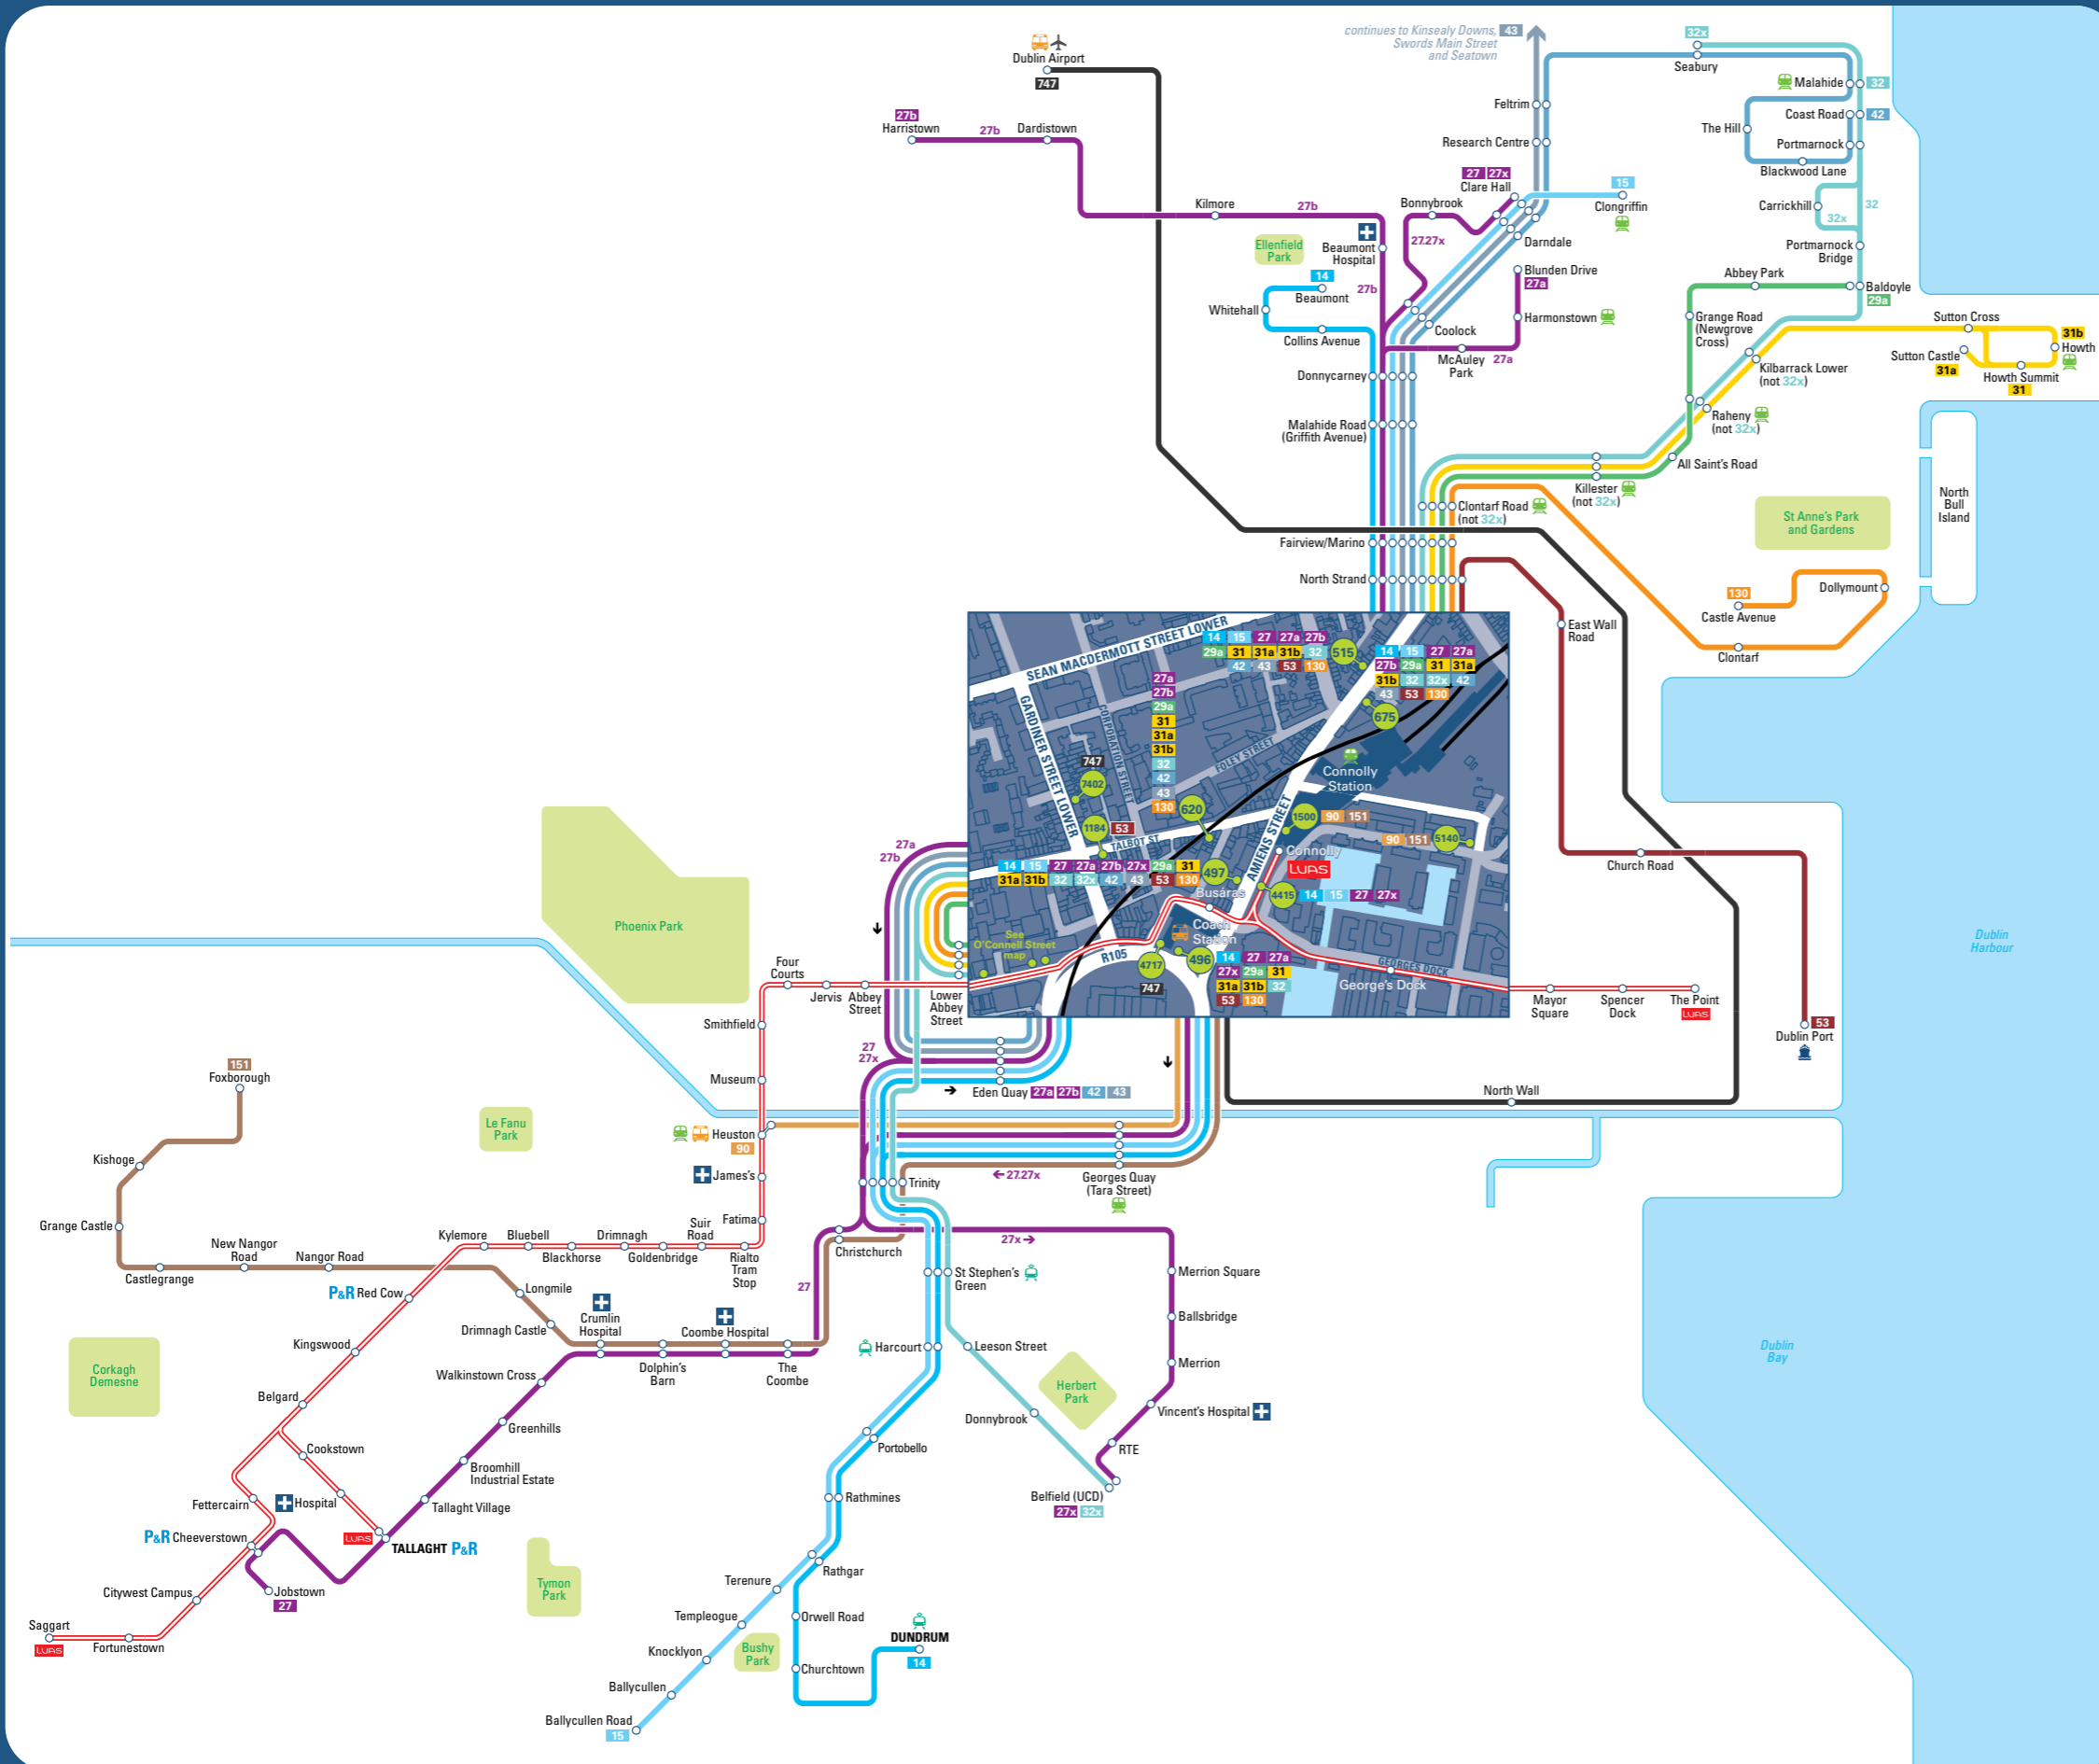

Buses and trams from Connolly/Busáras/IFSC area

KEY

- Bus route
- Tram (Luas) line
- Principal stop
- Bus route terminus
- Tram (Luas) line terminus

Transfer Points

Locations where it is possible to change to a different form of transport

- Rail (DART, COMMUTER or Intercity)
- Tram (Luas Green line)
- Bus coach (regional or intercity)
- Park & Ride (larger car parks)
- Airport
- Ferry Port

Points of Interest

- Hospital
- Public Park

Geographic map inset only

- Bus stop and stop number
- Bus route serving stop
- Bus route terminus