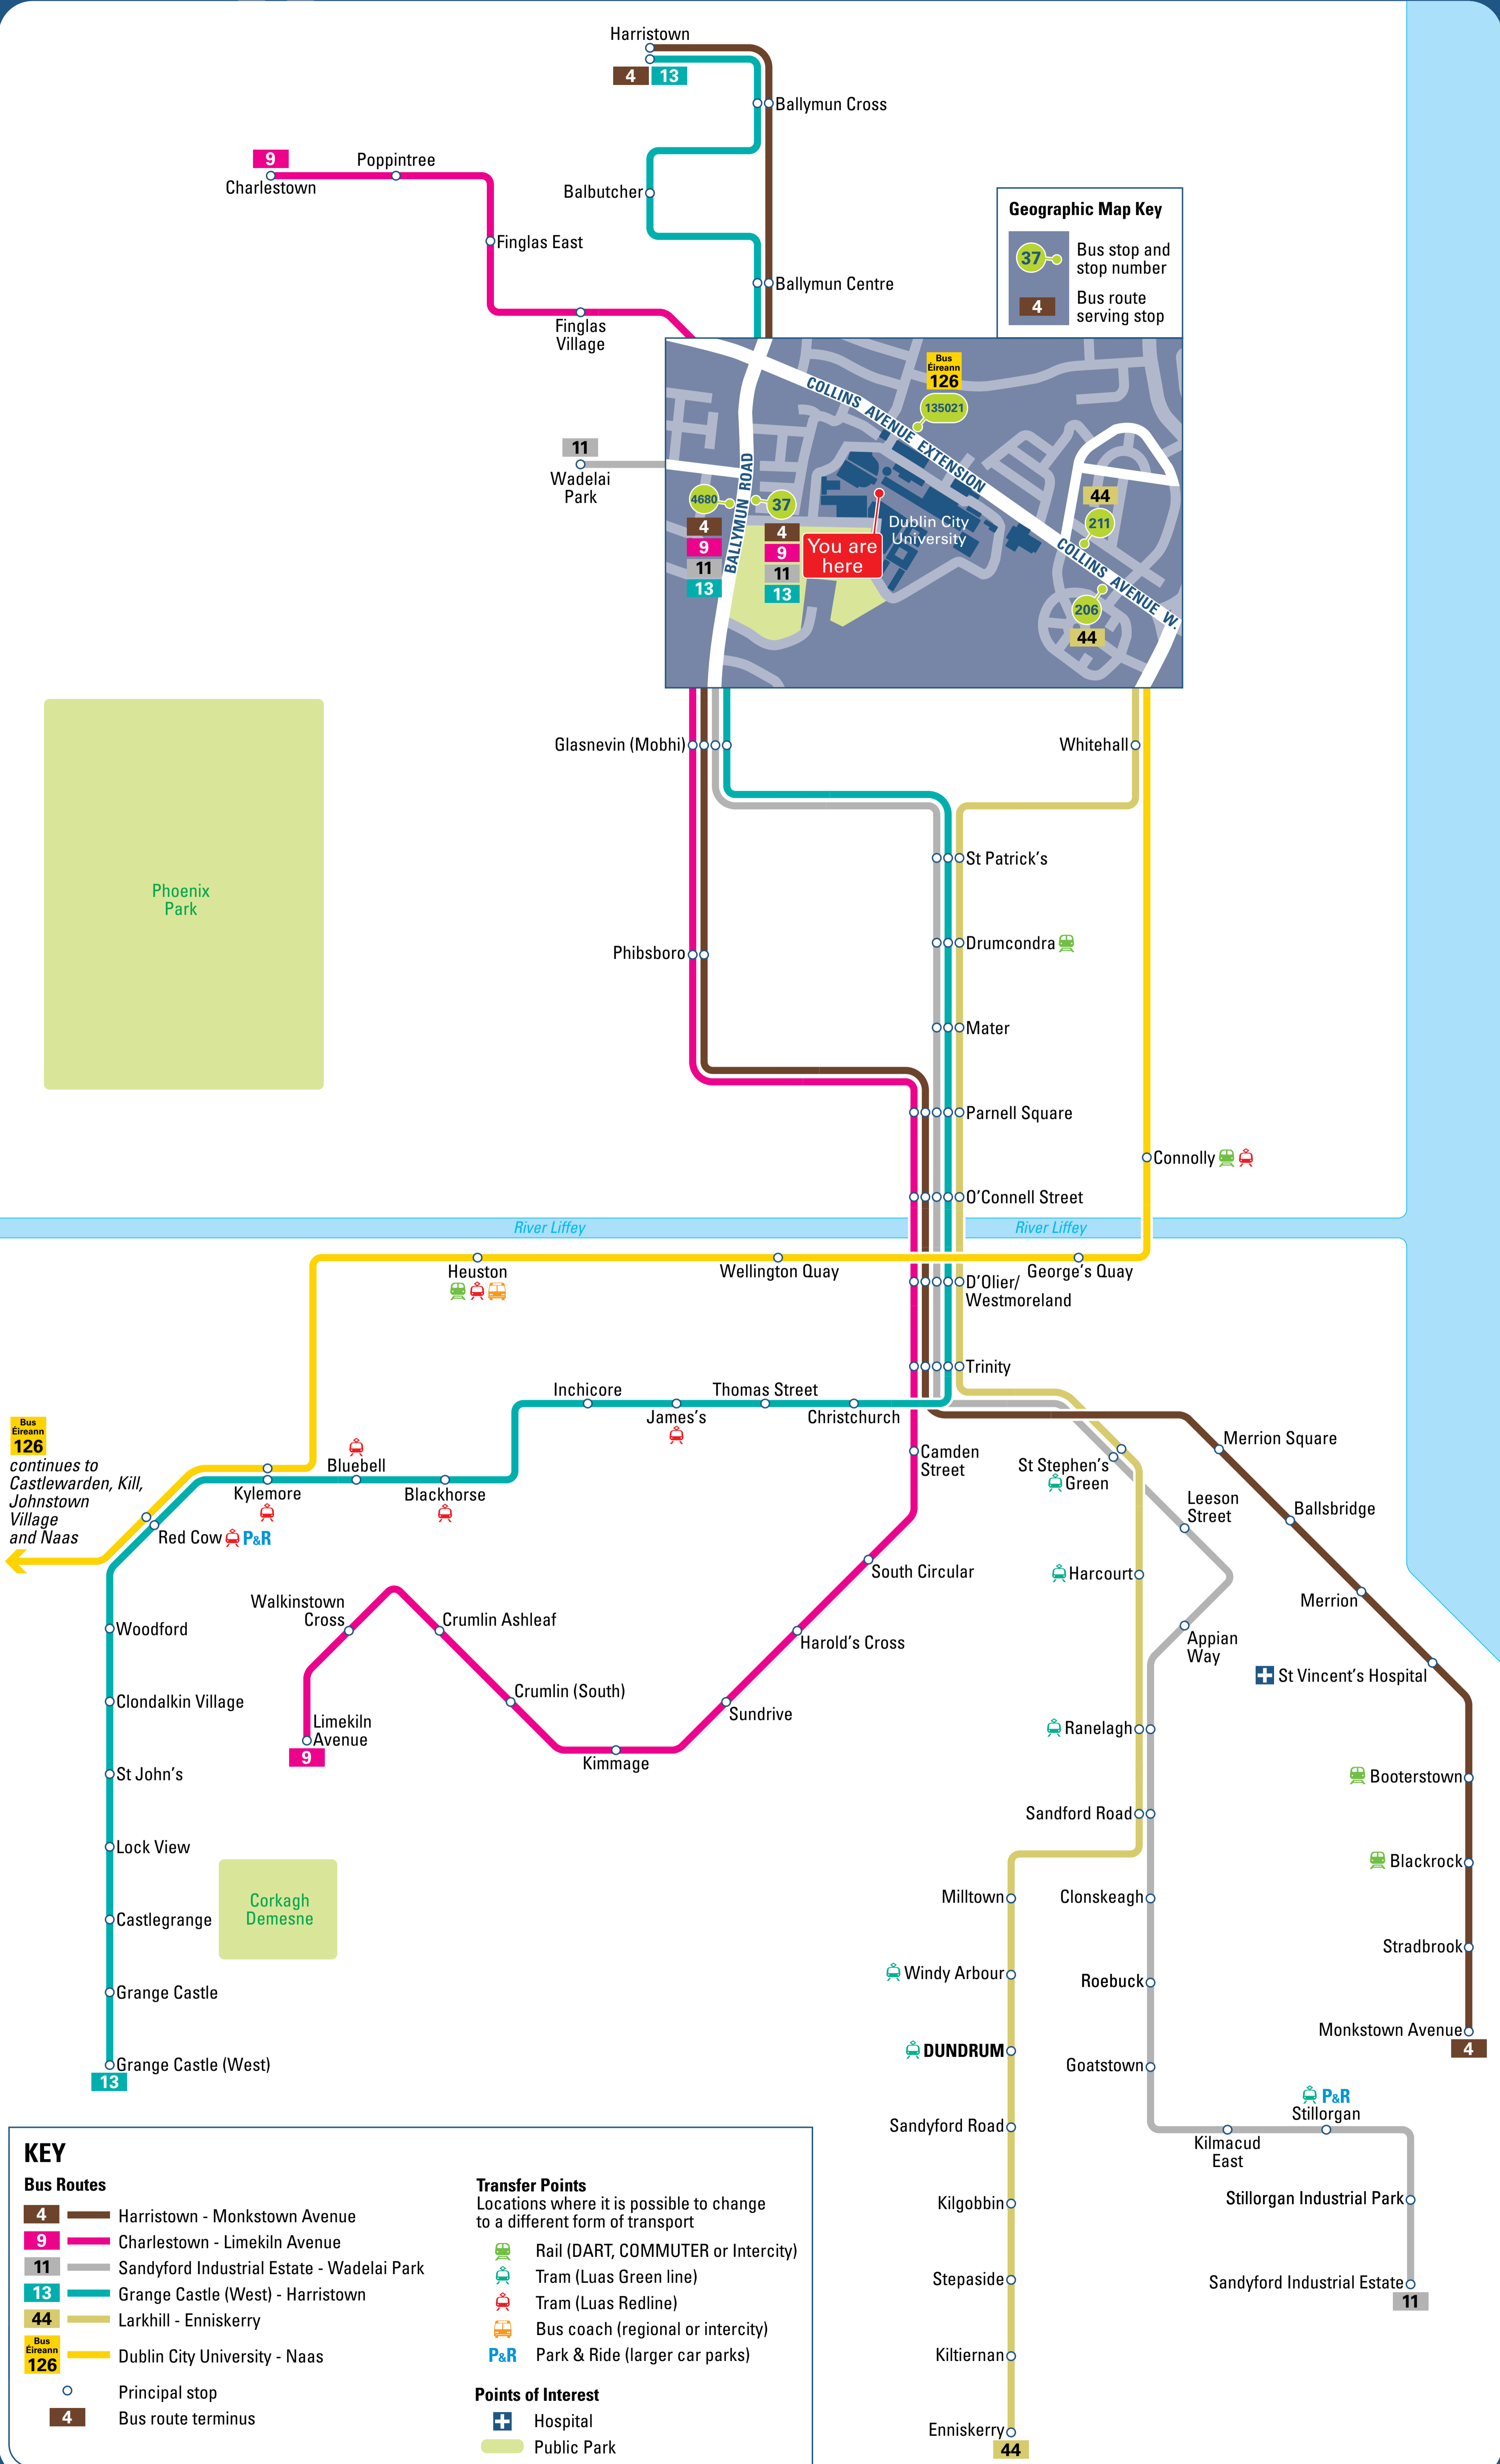

# Buses from **Dublin City University**

smartertravel >>>  
>>> campus

**Geographic Map Key**

- Bus stop and stop number
- Bus route serving stop

**KEY**

**Bus Routes**

- 4 Harristown - Monkstown Avenue
- 9 Charlestown - Limekiln Avenue
- 11 Sandyford Industrial Estate - Wadelai Park
- 13 Grange Castle (West) - Harristown
- 44 Larkhill - Enniskerry
- Bus Eireann 126 Dublin City University - Naas

**Transfer Points**  
Locations where it is possible to change to a different form of transport

- Rail (DART, COMMUTER or Intercity)
- Tram (Luas Green line)
- Tram (Luas Redline)
- Bus coach (regional or intercity)
- P&R Park & Ride (larger car parks)

**Points of Interest**

- Hospital
- Public Park

DOWNLOAD FREE TRANSPORT FOR IRELAND APPS

- JOURNEY PLANNER
- REAL TIME IRELAND
- CYCLE PLANNER
- TAXI DRIVER CHECK

Have you comments on this map?  
email [maps@transportforireland.ie](mailto:maps@transportforireland.ie)

Information correct from February 2014 (Map D27-S-02/2014)