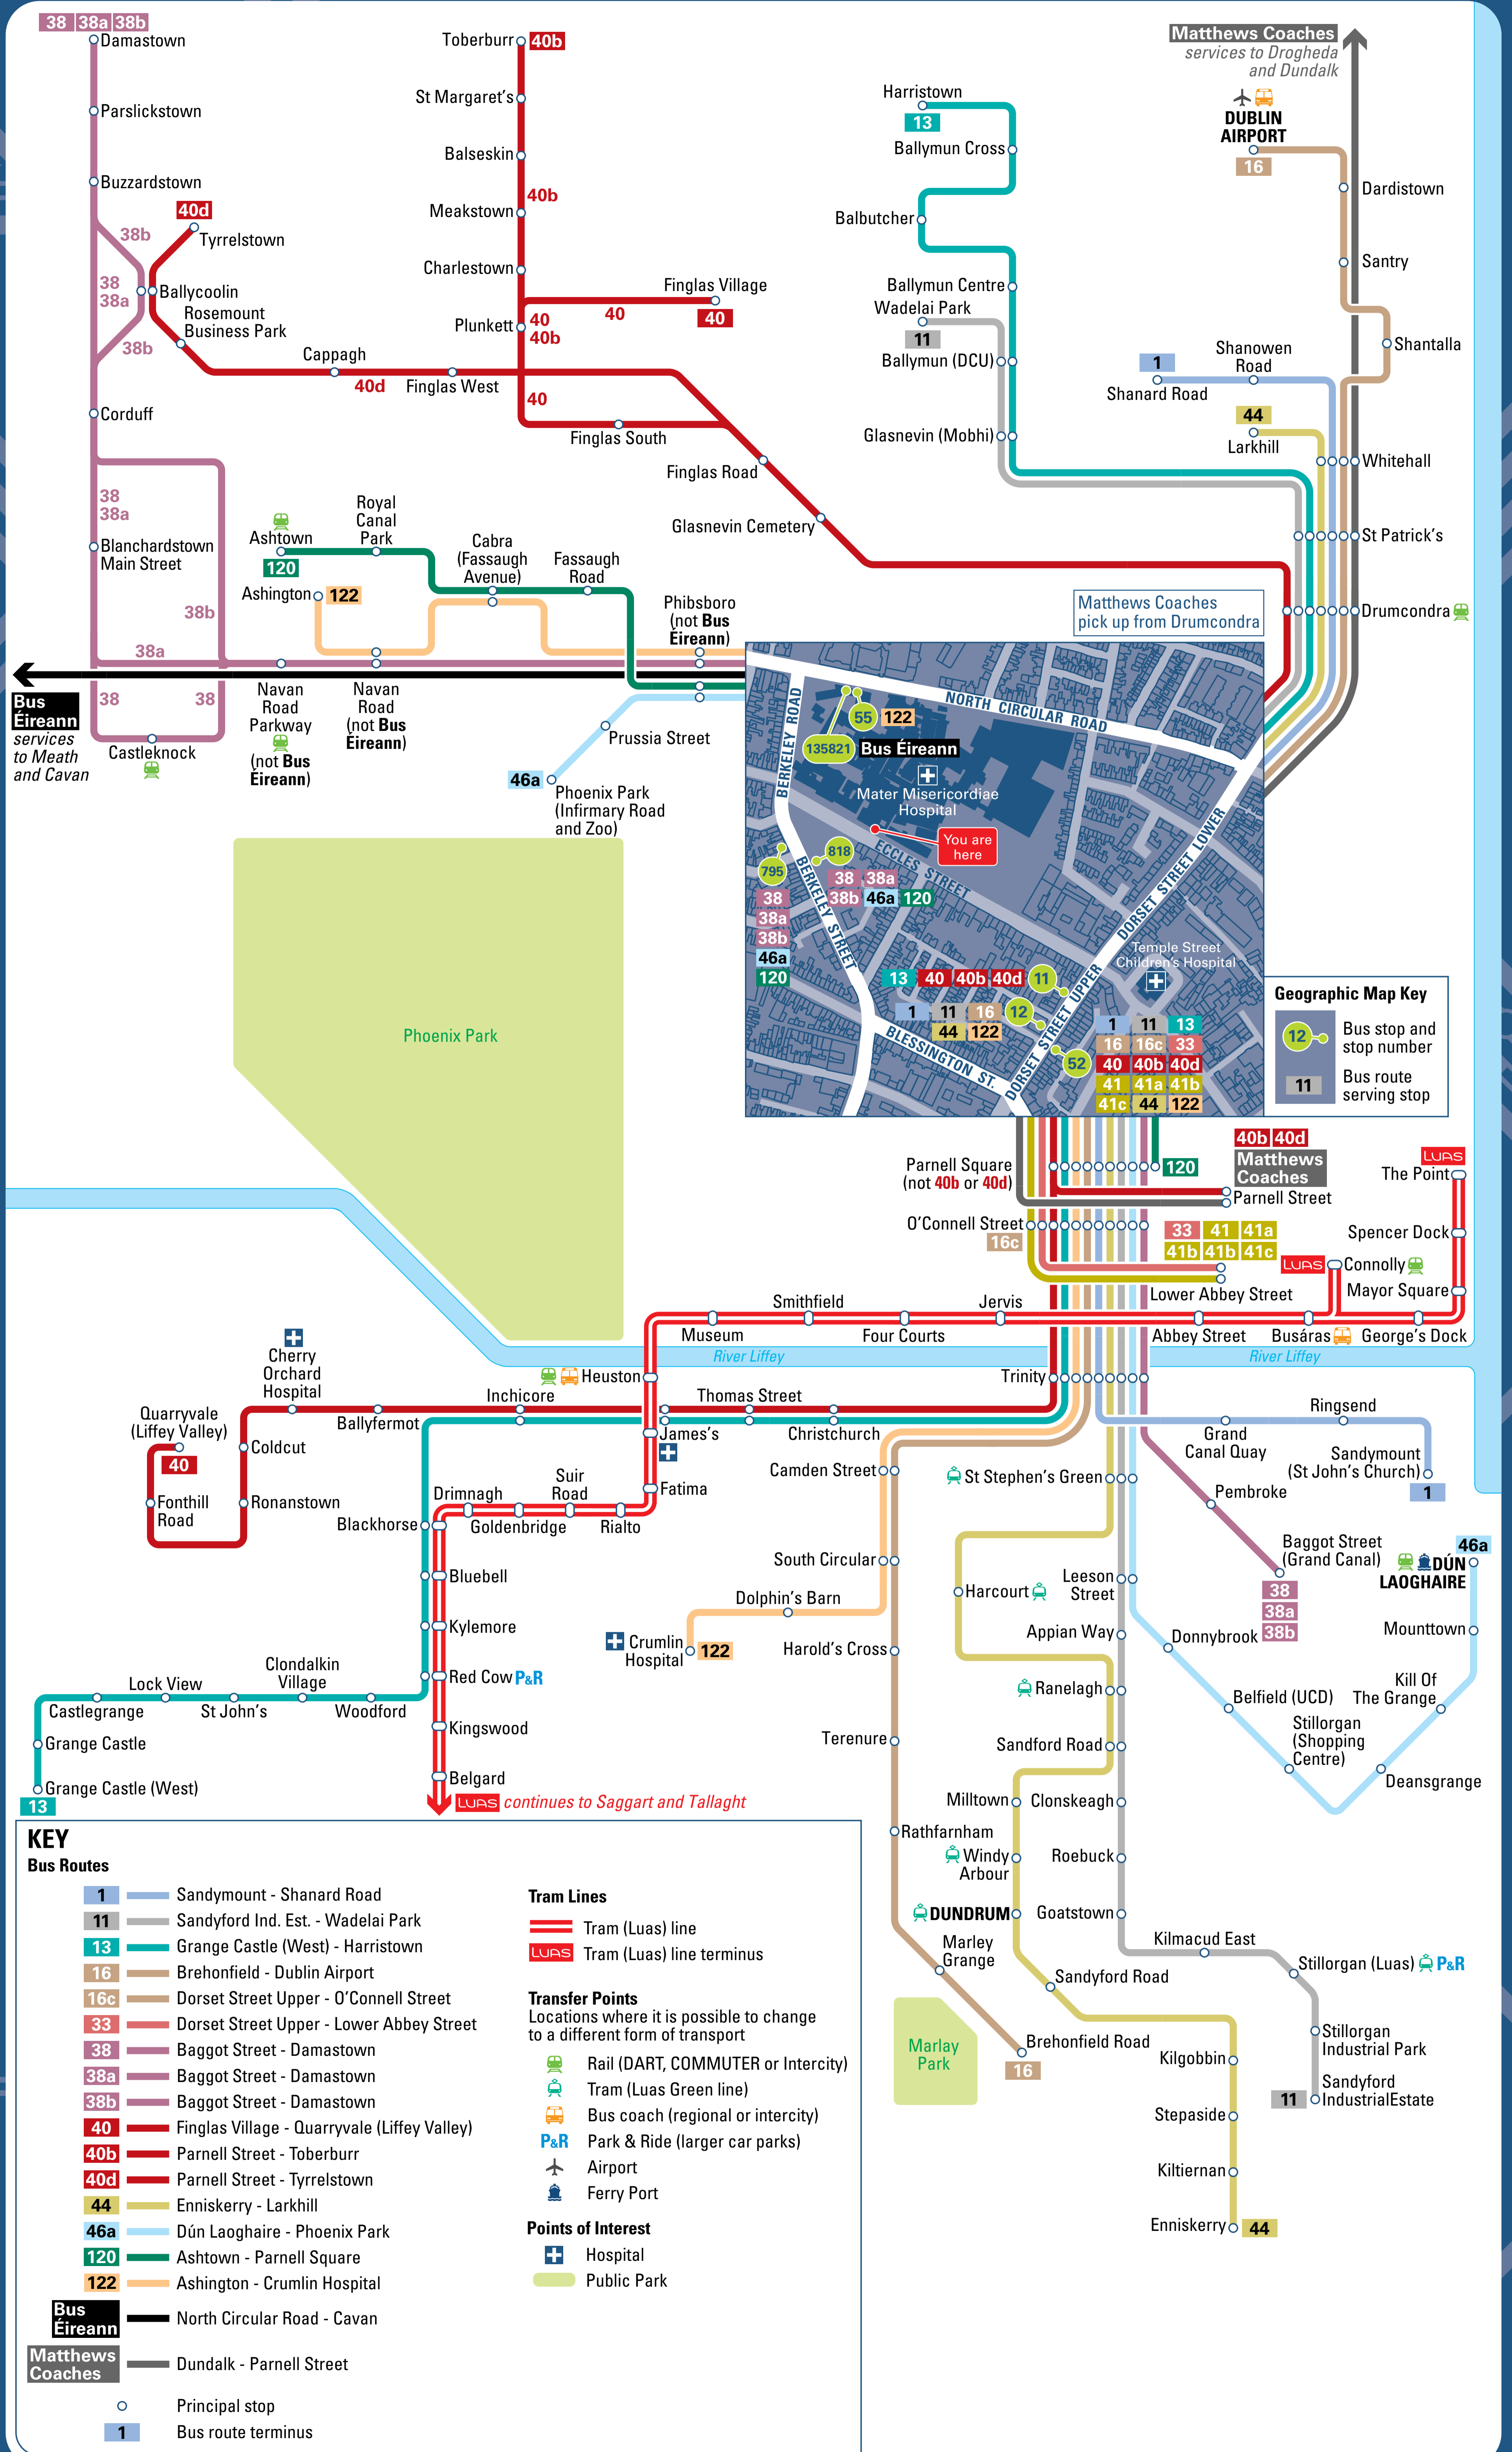

Buses from Mater (Eccles Street)

smartertravel >>>
>>> workplaces

DOWNLOAD FREE TRANSPORT FOR IRELAND APPS

- JOURNEY PLANNER
- REAL TIME IRELAND
- CYCLE PLANNER
- TAXI DRIVER CHECK

Have you comments on this map?
email maps@transportforireland.ie

Information correct from February 2014 (Map D21-S-02/2014)