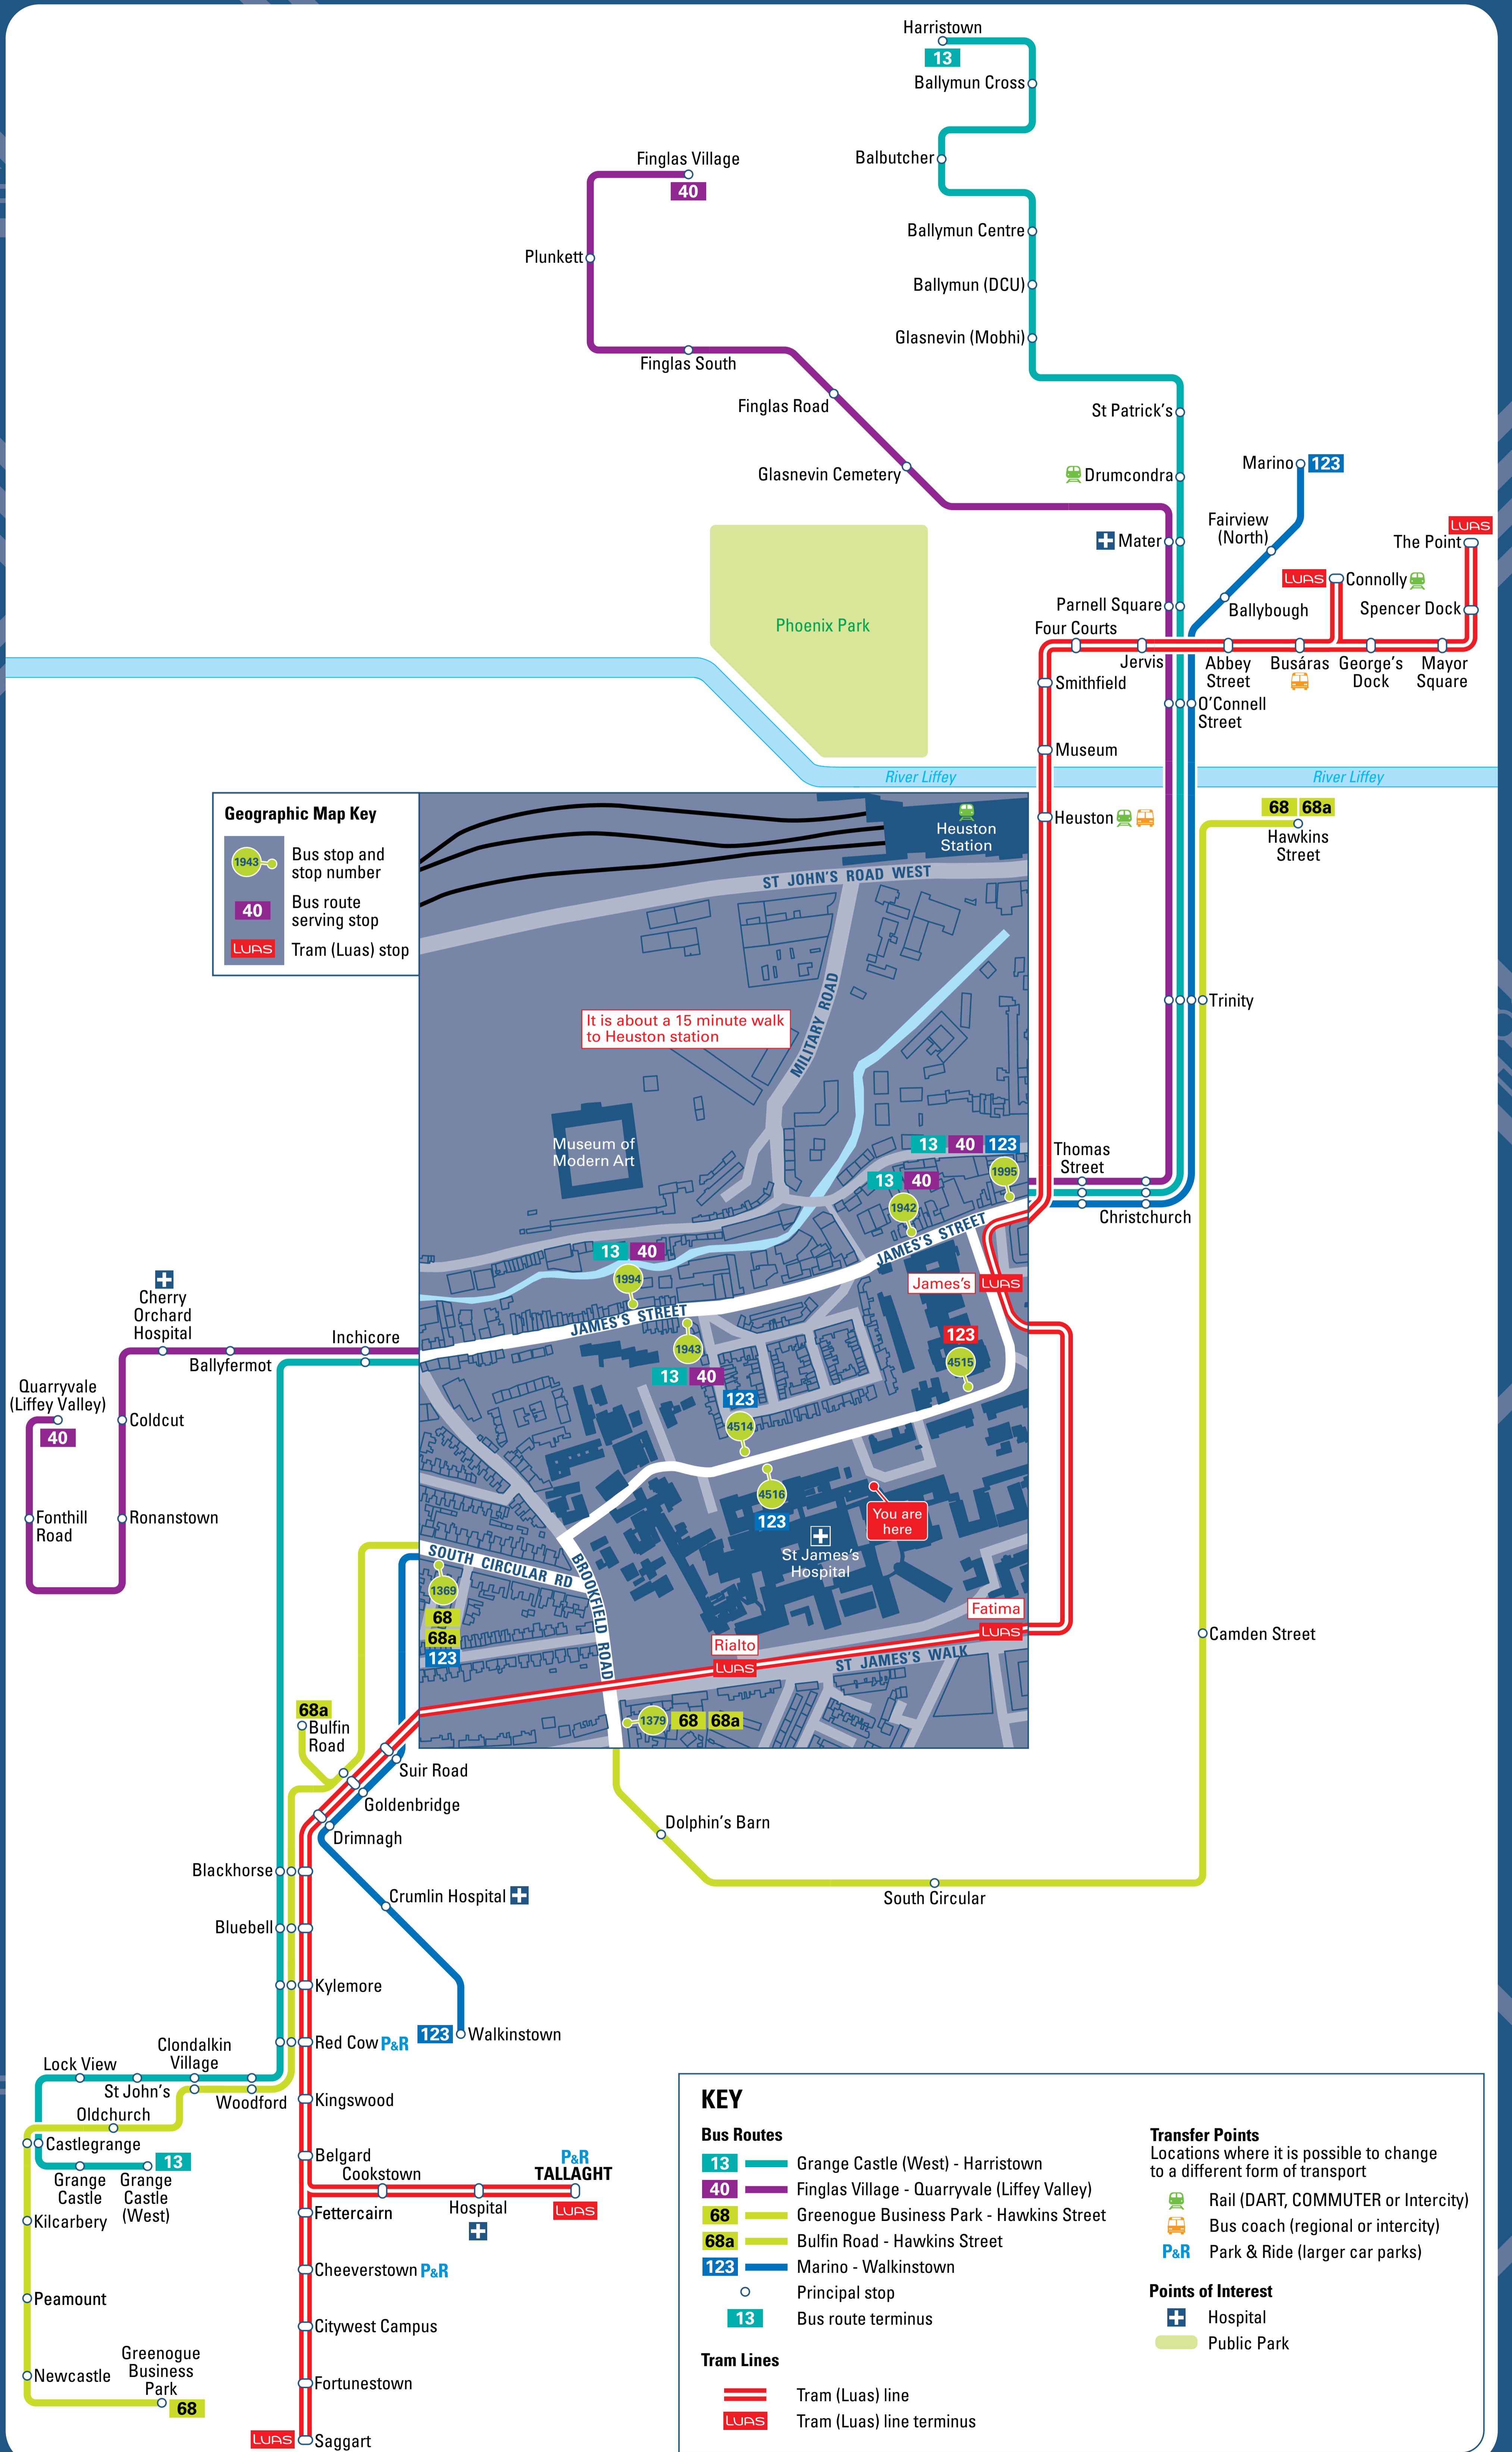

# Buses and trams from St James's Hospital

smartertravel >>>  
>>> workplaces

DOWNLOAD FREE TRANSPORT FOR IRELAND APPS

- JOURNEY PLANNER
- REAL TIME IRELAND
- CYCLE PLANNER
- TAXI DRIVER CHECK

Have you comments on this map?  
email [maps@transportforireland.ie](mailto:maps@transportforireland.ie)

Information correct from February 2014 (Map D22-S-02/2014)