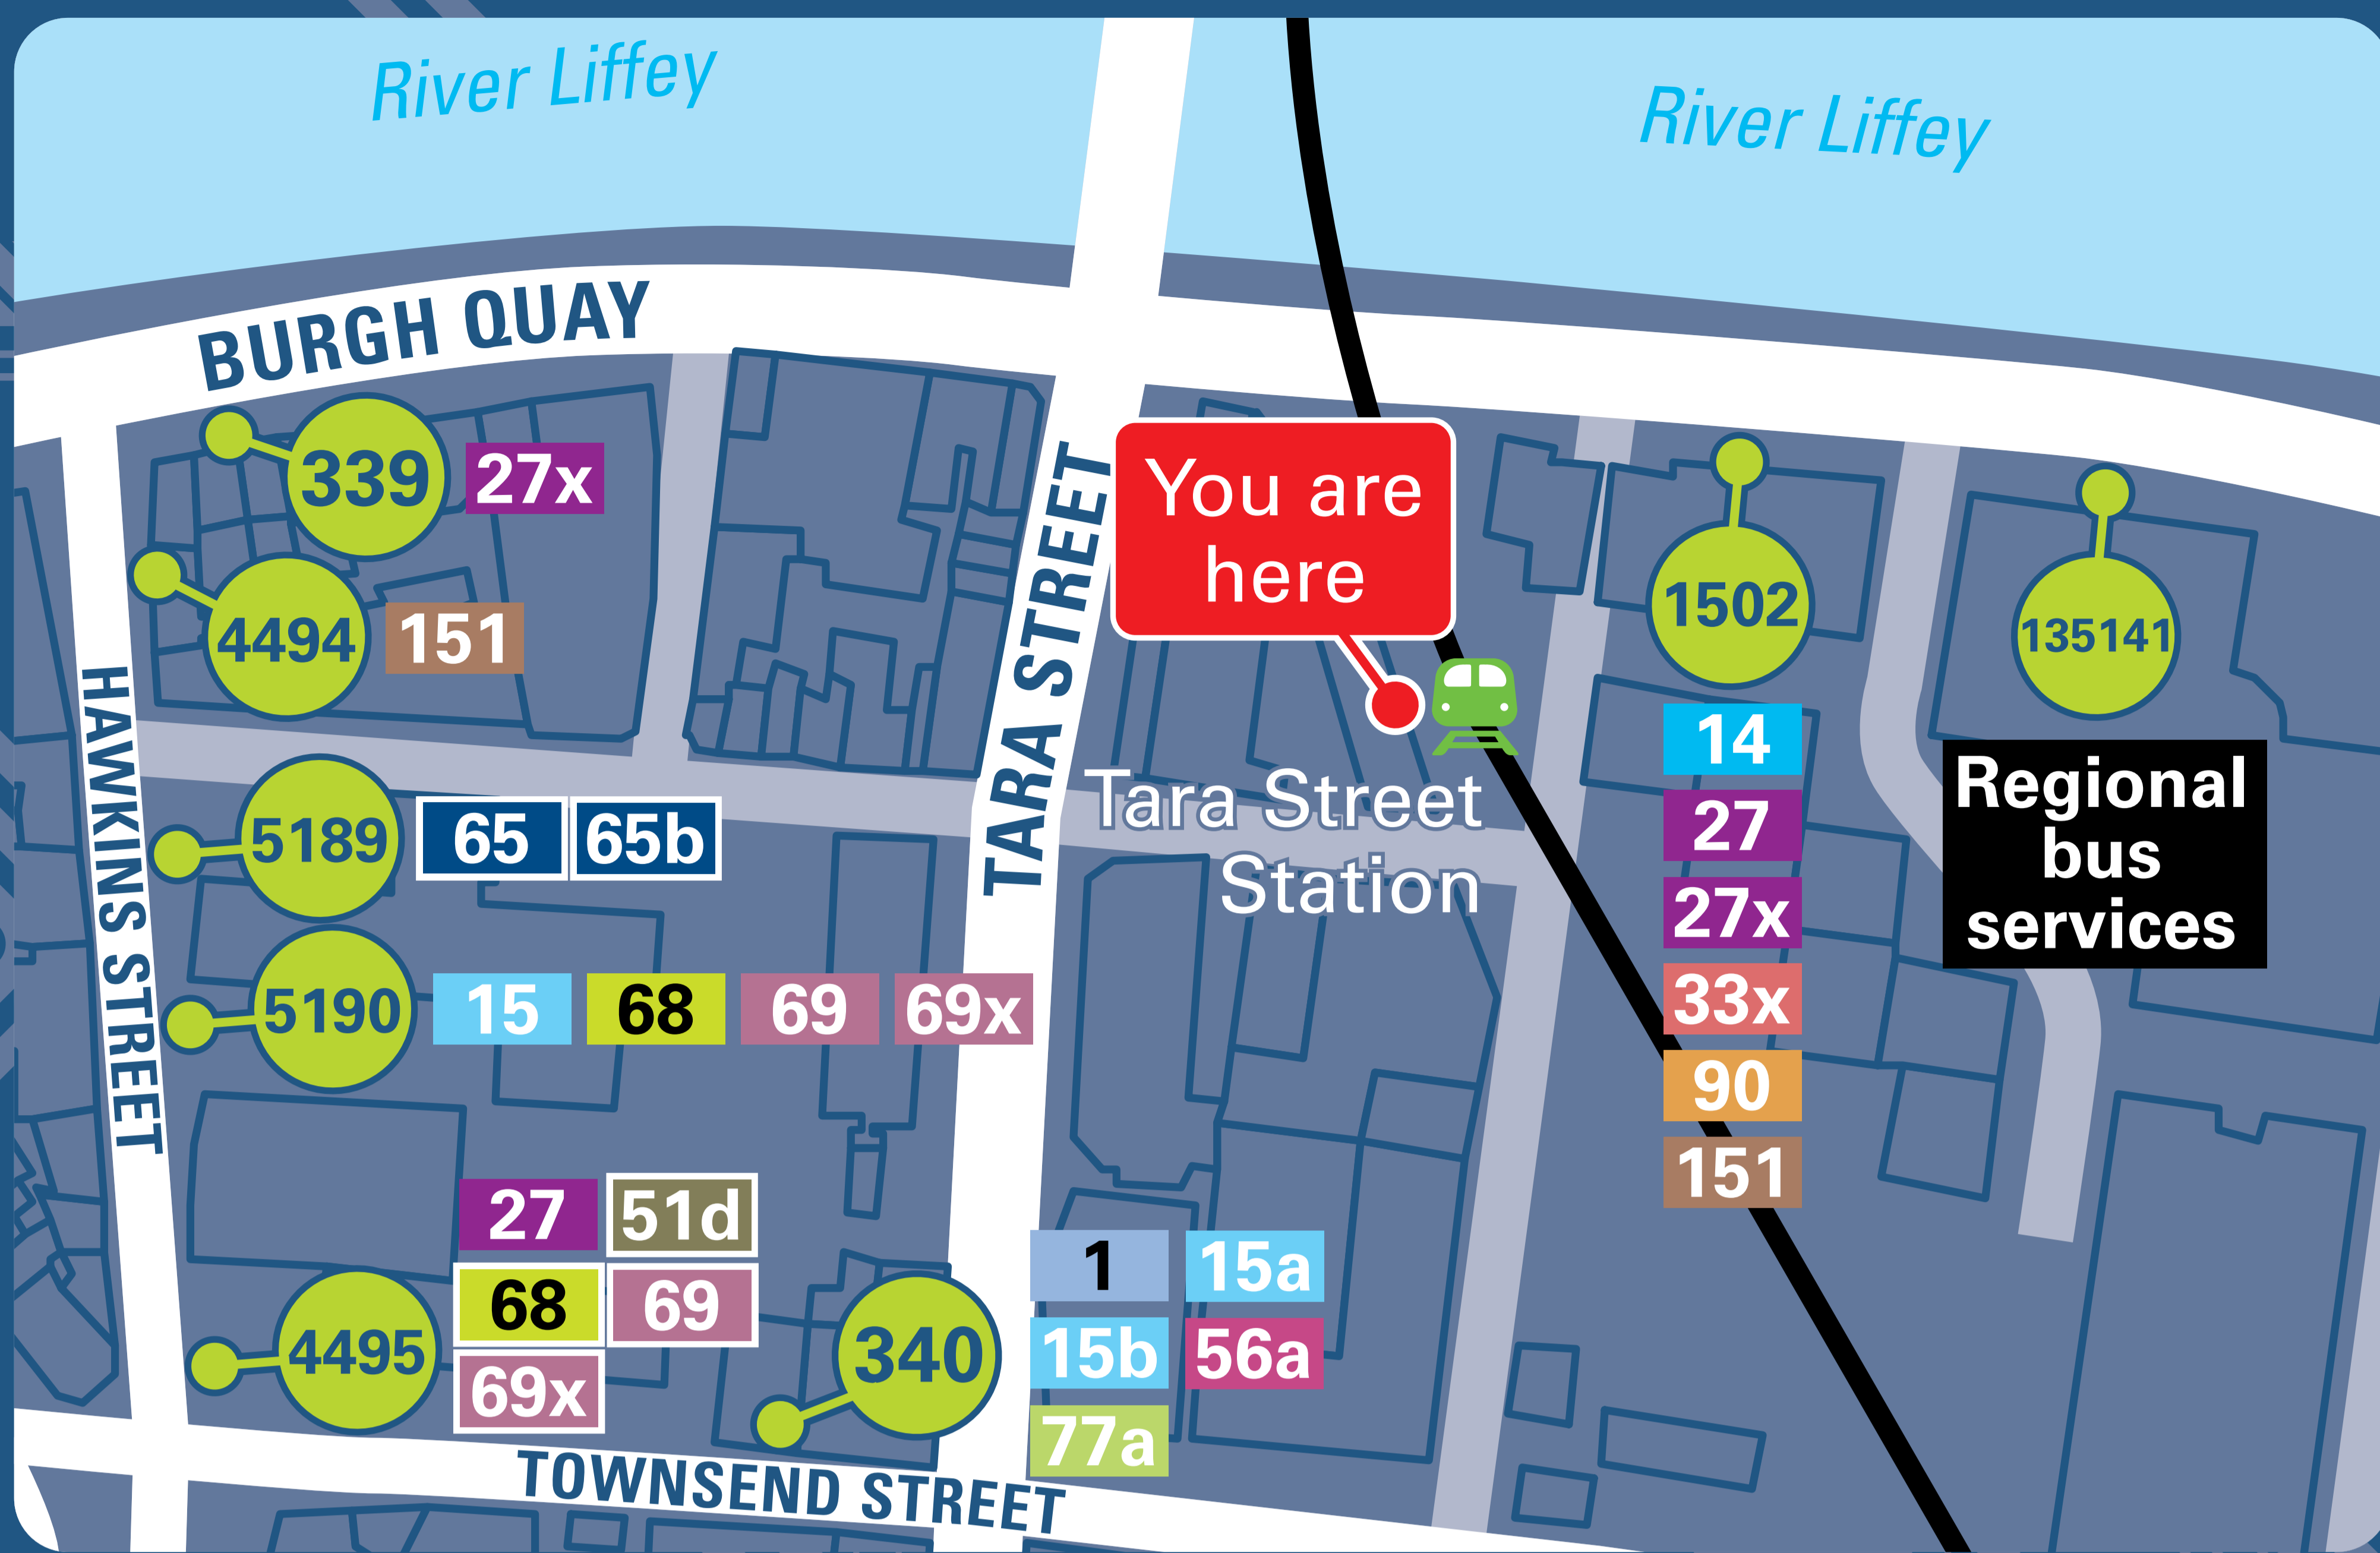

Buses from Tara Street

Map Key

- Bus stop number
- Bus route number
- Bus route terminus
- Rail (DART, COMMUTER or Intercity)

Destination Finder Key

- Rail (DART, COMMUTER or Intercity)
- Tram (Luas Green line)
- Bus coach (regional or Intercity)
- Park and Ride
- Hospital

Destination Finder

Destination	Route	Stop No./Name
B		
Ballycullen	15	5190
	65b	5189
Ballycullen Road	15	5190
Belfield (UCD)	27x	339, 1502
Blackhorse	68, 69	4495
Blessington	65	5189
Bluebell	68, 69	4495
C		
Castlegrange	68	4495
	151	1502, 4494
Chapelizod	69	4495
Cheeverstown	27	1502, 4495
Christchurch	27	1502, 4495
	151	1502, 4494
Churchtown	14	1502
Citywest	65b	5189
	69, 69x	4495
Clondalkin Village	51d, 68, 69	4495
Coombe Hospital	27	1502, 4495
	151	1502, 4494
Crumlin Hospital	27	1502, 4495
	151	1502, 4494
D		
Dolphin's Barn	27	1502, 4495
	68	4495
	151	1502, 4494
Dundrum	14	1502
F		
Fortunestown	65b	5189
Foxborough	151	1502, 4494
G		
Goldenbridge	68	4495
Grand Canal Dock	15a, 15b	340
Grand Canal Quay	1, 56a, 77a	340
Grange Castle	151	1502, 4494
Greenogue Business Park	68	4495
H		
Harcourt	14	1502
	15	5190
Heuston	51d, 69	4495
	90	1502
I		
Inchicore	69	4495
J		
Jobstown	27	1502, 4495

Destination	Route	Stop No./Name
K		
Kilmahuddrick	51d	4495
Kylemore	68, 69, 69x	4495
L		
Lock View	51d	4495
O		
Oldchurch	51d, 68	4495
P		
Palmerstown	51d	4495
Portobello	14	1502
	15	5190
	65, 65b	5189
R		
Rathgar	14	1502
	15	5190
	65, 65b	5189
Rathlawns	69, 69x	4495
Rathmines	14	1502
	15	5190
	65, 65b	5189
Red Cow	68, 69	4495
Ringsend	1	340
Ringsend Road	1, 56a, 77a	340
S		
Saggart	69, 69x	4495
St John's	51d, 69	4495
St Stephen's Green	14	1502
	15	5190
	33x	1502
Sandymount (St John's Church)	1	340
T		
Tallaght	27	1502, 4495
	65	5189
Tallaght Village	27	1502, 4495
	65	5189
Templeogue	15	5190
	65, 65b	5189
Terenure	15	5190
	65, 65b	5189
The Coombe	27	1502, 4495
	151	1502, 4494
V		
Vincent's Hospital	27x	339, 1502
W		
Walkinstown Cross	27	1502, 4495
Woodford	51d, 68, 69	4495