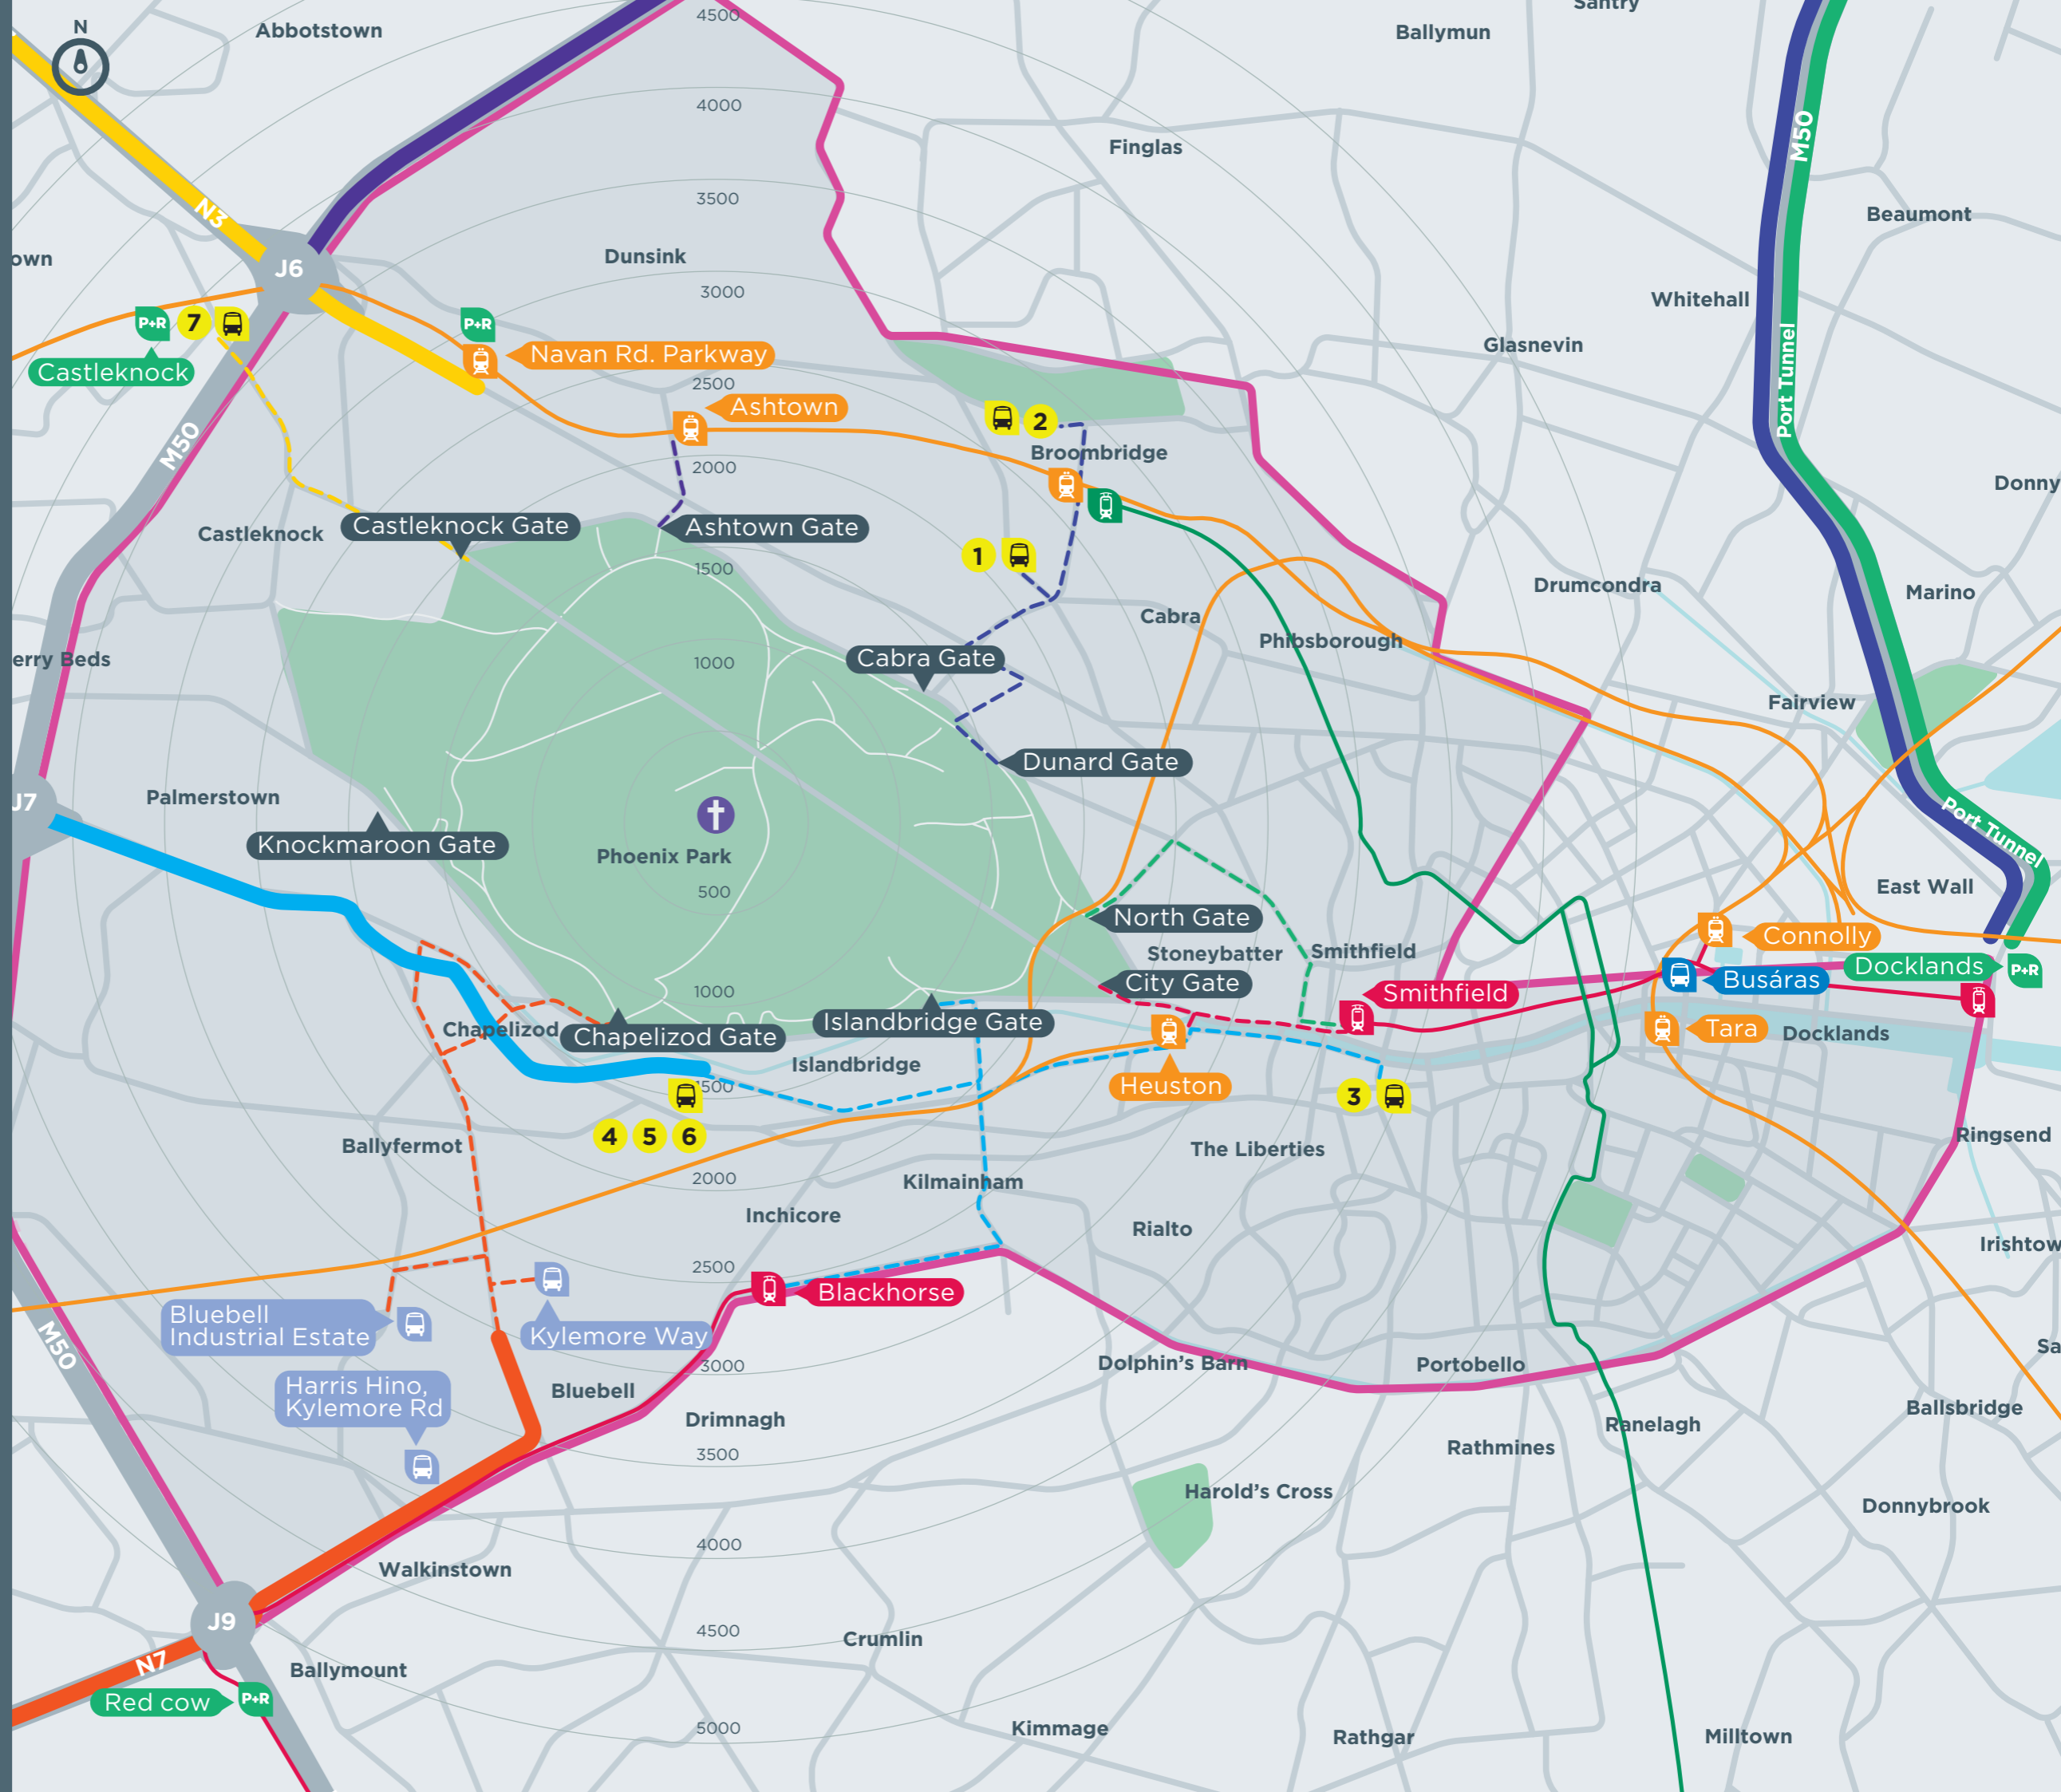

TRAVEL OPTIONS AND SERVICES FOR:
PHOENIX PARK VISIT OF POPE FRANCIS
AUGUST 2018

PUBLIC TRANSPORT ROUTES

- Dublin Bus Hub
- Bus Éireann Bus Station
- Coach Parks
- Park and Ride
- Rail Station
- Luas Red Line
  (No service running between Blackhorse and Smithfield)
- Luas Green Line
- Controlled Access Area

WALKING ROUTES

- Green Route
- Navy Route
- Purple Route
- Yellow Route
- Blue Route
- Orange Route
- Red Route

TRAFFIC ROUTES

- Green Route
- Navy Route
- Purple Route
- Yellow Route
- Blue Route
- Orange Route
- Red Route

(Details on individual routes overleaf)

For more transport information visit transportforireland.ie