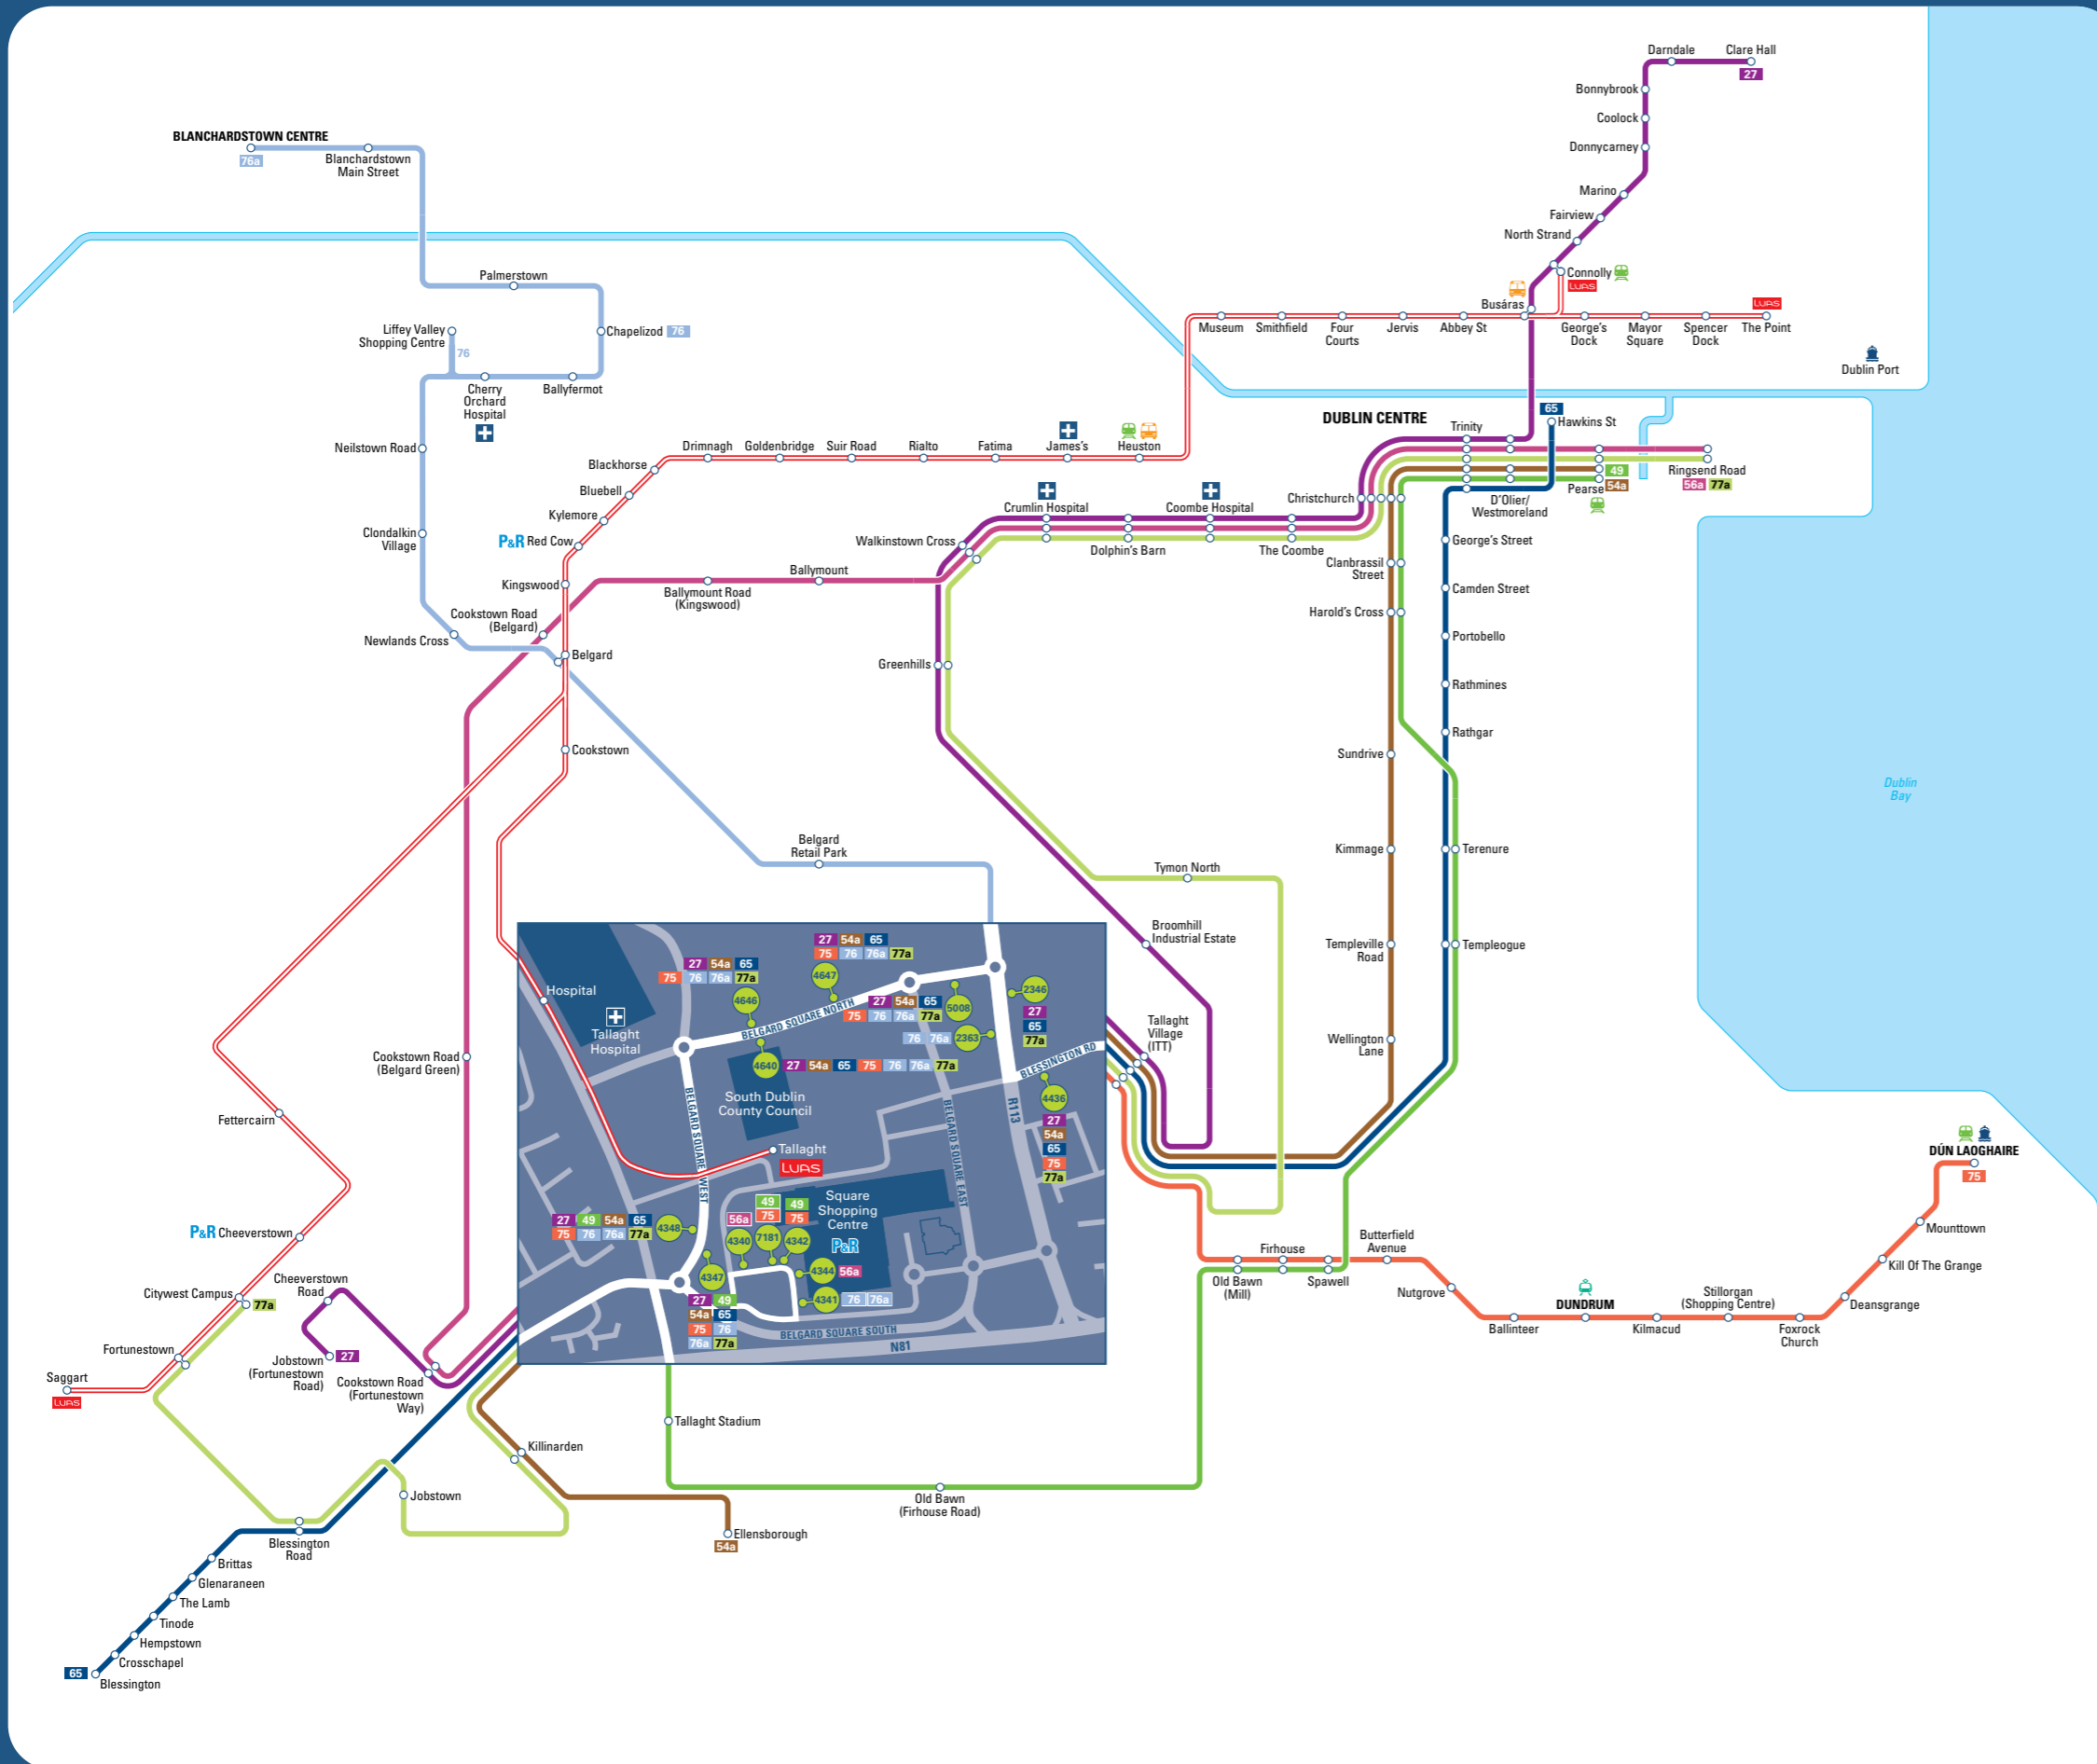

## KEY

- Bus route
- Tram (Luas) line
- Principal stop
- Bus route terminus
- Tram (Luas) line terminus

## Transfer Points

Locations where it is possible to change to a different form of transport

- Rail (DART, COMMUTER or Intercity)
- Tram (Luas Green line)
- Bus coach (regional or intercity)
- Park & Ride (larger car parks)
- Ferry Port

## Geographic map inset only

- Bus stop and stop number
- Bus route serving stop
- Bus route terminus

Destination	Route	Stop No./Name
<b>R</b>		
Rathgar	65	2346, 4348, 4646, 4647
Rathmines	65	2346, 4348, 4646, 4647
Red Cow <b>P&amp;R</b>	Luas	Hospital, Tallaght
Rialto	Luas	Hospital, Tallaght
Ringsend Road	56a	4344
	77a	2346, 4348, 4646, 4647
<b>S</b>		
Saggart	Luas	Hospital, Tallaght
Smithfield	Luas	Hospital, Tallaght
Spawell	49	4342, 4348
	75	4342, 4348, 4646, 4647
Spencer Dock	Luas	Hospital, Tallaght
Stillorgan (Shopping Centre)	75	4342, 4348, 4646, 4647
Suir Road	Luas	Hospital, Tallaght
Sundrive	54a	4348, 4646, 4647
<b>T</b>		
Tallaght Stadium	49	4342, 4348
Tallaght Village (ITT)	27, 65, 77a	2346, 4348, 4646, 4647
	54a	4348, 4646, 4647
	75	4342, 4348, 4646, 4647
Templeogue	49	4342, 4348
	65	2346, 4348, 4646, 4647
Templeville Road	54a	4348, 4646, 4647
Terenure	49	4342, 4348
	65	2346, 4348, 4646, 4647
The Coombe	27, 77a	2346, 4348, 4646, 4647
	56a	4344
The Lamb	65	4347, 4436, 4640, 5008
The Point	Luas	Hospital, Tallaght
Tinode	65	4347, 4436, 4640, 5008
Trinity	27, 65, 77a	2346, 4348, 4646, 4647
	49	4342, 4348
	54a	4348, 4646, 4647
	56a	4344
Tymon North	77a	2346, 4348, 4646, 4647
<b>W</b>		
Walkinstown Cross	27, 77a	2346, 4348, 4646, 4647
	56a	4344
Wellington Lane	54a	4348, 4646, 4647