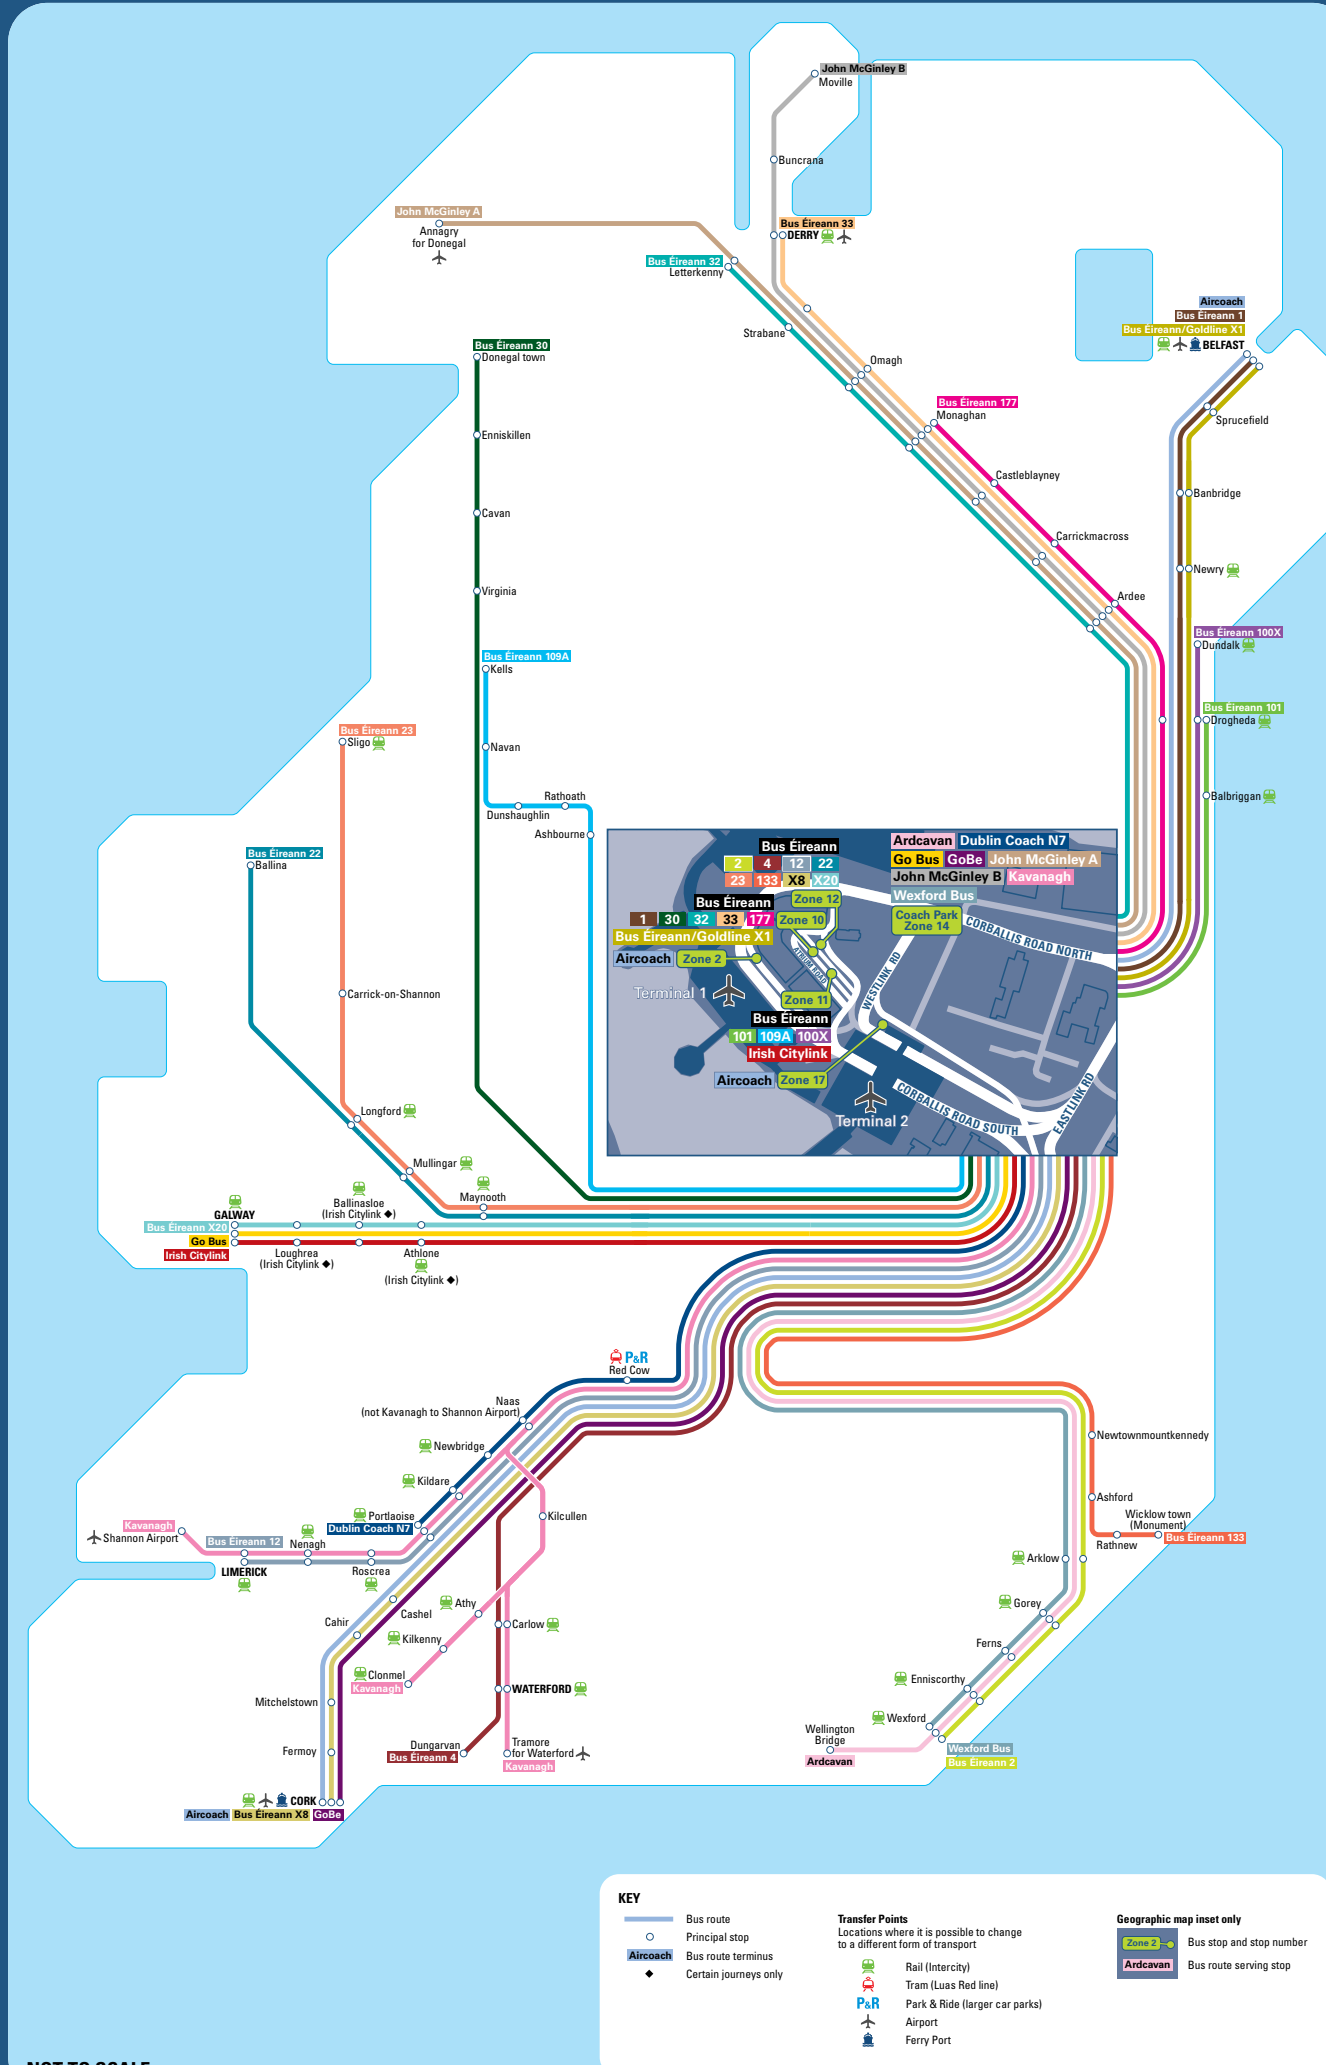

Destination	Route	Stop No.
A		
Annagry for Donegal	John McGinley A	Zone 14
Ardee	Bus Éireann 32,	Zone 10
	Bus Éireann 33,	
	Bus Éireann 177	
	John McGinley A,	Zone 14
	John McGinley B	
Arklow	Bus Éireann 2	Zone 12
	Wexford Bus	Zone 14
Ashbourne	Bus Éireann 109A	Zone 11
Ashford	Bus Éireann 133	Zone 12
Athlone	Bus Éireann X20	Zone 12
	Irish Citylink	Zone 11
Athy	Kavanagh	Zone 14
B		
Balbriggan	Bus Éireann 101	Zone 11
Ballina	Bus Éireann 22	Zone 12
Ballinasloe	Bus Éireann X20	Zone 12
	Irish Citylink	Zone 11
Banbridge	Bus Éireann 1,	Zone 10
	Bus Éireann/ Goldline X1	
Belfast	Aircoach	Zone 1, Zone 17
	Bus Éireann 1,	Zone 10
	Bus Éireann/ Goldline X1	
Buncrana	John McGinley B	Zone 14
C		
Cahir	Bus Éireann X8	Zone 12
Carlow	Bus Éireann 4	Zone 12
	Kavanagh	Zone 14
Carrickmacross	Bus Éireann 177	Zone 10
	John McGinley A, John McGinley B	Zone 14
Carrick-on-Shannon	Bus Éireann 23	Zone 12
Cashel	Bus Éireann X8	Zone 12
Castleblayney	Bus Éireann 177	Zone 10
	John McGinley A, John McGinley B	Zone 14
Cavan	Bus Éireann 30	Zone 10
Clonmel	Kavanagh	Zone 14
Cork	Aircoach	Zone 1, Zone 17
	Bus Éireann X8	Zone 12
	GoBe	Zone 14
D		
Derry	Bus Éireann 33	Zone 10
	John McGinley B	Zone 14
Donegal town	Bus Éireann 30	Zone 10
Drogheda	Bus Éireann 100X,	Zone 11
	Bus Éireann 101	
Dundalk	Bus Éireann 177	Zone 10
	Bus Éireann 100X	Zone 11
Dungarvan	Bus Éireann 4	Zone 12
Dunshaughlin	Bus Éireann 109A	Zone 11
E		
Enniscorthy	Ardcavan, Wexford Bus	Zone 14
	Bus Éireann 2	Zone 12
Enniskillen	Bus Éireann 30	Zone 10
F		
Fermoy	Bus Éireann X8	Zone 12
Ferns	Ardcavan, Wexford Bus	Zone 14
G		
Galway	Bus Éireann X20	Zone 12
	Go Bus	Zone 14
	Irish Citylink	Zone 11
Gorey	Ardcavan, Wexford Bus	Zone 14
	Bus Éireann 2	Zone 12
K		
Kells	Bus Éireann 109A	Zone 11
Kilcullen	Kavanagh	Zone 14
Kildare	Dublin Coach N7, Kavanagh	Zone 14
	Kavanagh	Zone 14
Kilkenny	Kavanagh	Zone 14
L		
Letterkenny	Bus Éireann 32	Zone 10
	John McGinley A	Zone 14
Limerick	Bus Éireann 12	Zone 12
	Kavanagh	Zone 14
Longford	Bus Éireann 22,	Zone 12
	Bus Éireann 23	
Loughrea	Bus Éireann X20	Zone 12
	Irish Citylink	Zone 11
M		
Maynooth	Bus Éireann 22,	Zone 12
	Bus Éireann 23	
Mitchelstown	Bus Éireann X8	Zone 12
Monaghan	Bus Éireann 32,	Zone 10
	Bus Éireann 33, Bus Éireann 177	
	John McGinley A, John McGinley B	Zone 14

NOT TO SCALE

Destination	Route	Stop No.
N		
Navan	Bus Éireann 109A	Zone 11
Nenagh	Bus Éireann 12	Zone 12
	Kavanagh	Zone 14
Newbridge	Dublin Coach N7	Zone 14
Newry	Bus Éireann 1,	Zone 10
	Bus Éireann/ Goldline X1	
Newtownmountkenedy	Bus Éireann 133	Zone 12
O		
Omagh	Bus Éireann 32,	Zone 10
	Bus Éireann 33	
	John McGinley A, John McGinley B	Zone 14

Destination	Route	Stop No.
P		
Portlaoise	Bus Éireann 12	Zone 12
	Dublin Coach N7, Kavanagh	Zone 14
R		
Rathnew	Bus Éireann 133	Zone 12
Rathoath	Bus Éireann 109A	Zone 11
Red Cow P&R	Dublin Coach N7	Zone 14
Roscrea	Bus Éireann 12	Zone 12
	Kavanagh	Zone 14
S		
Shannon Airport	Kavanagh	Zone 14
Sligo	Bus Éireann 23	Zone 12
Sprucefield	Bus Éireann 1	Zone 10
	Bus Éireann/ Goldline X1	

Destination	Route	Stop No.
T		
Tramore for Waterford	Kavanagh	Zone 14
V		
Virginia	Bus Éireann 30	Zone 10
W		
Waterford	Bus Éireann 4	Zone 12
	Kavanagh	Zone 14
Wellington Bridge	Ardcavan	Zone 14
Wexford	Ardcavan, Wexford Bus	Zone 14
	Bus Éireann 2	Zone 12
Wicklow town (Monument)	Bus Éireann 133	Zone 12

Plan your journey – go to www.Transportforireland.ie or download the Transport for Ireland App for Android and Apple devices