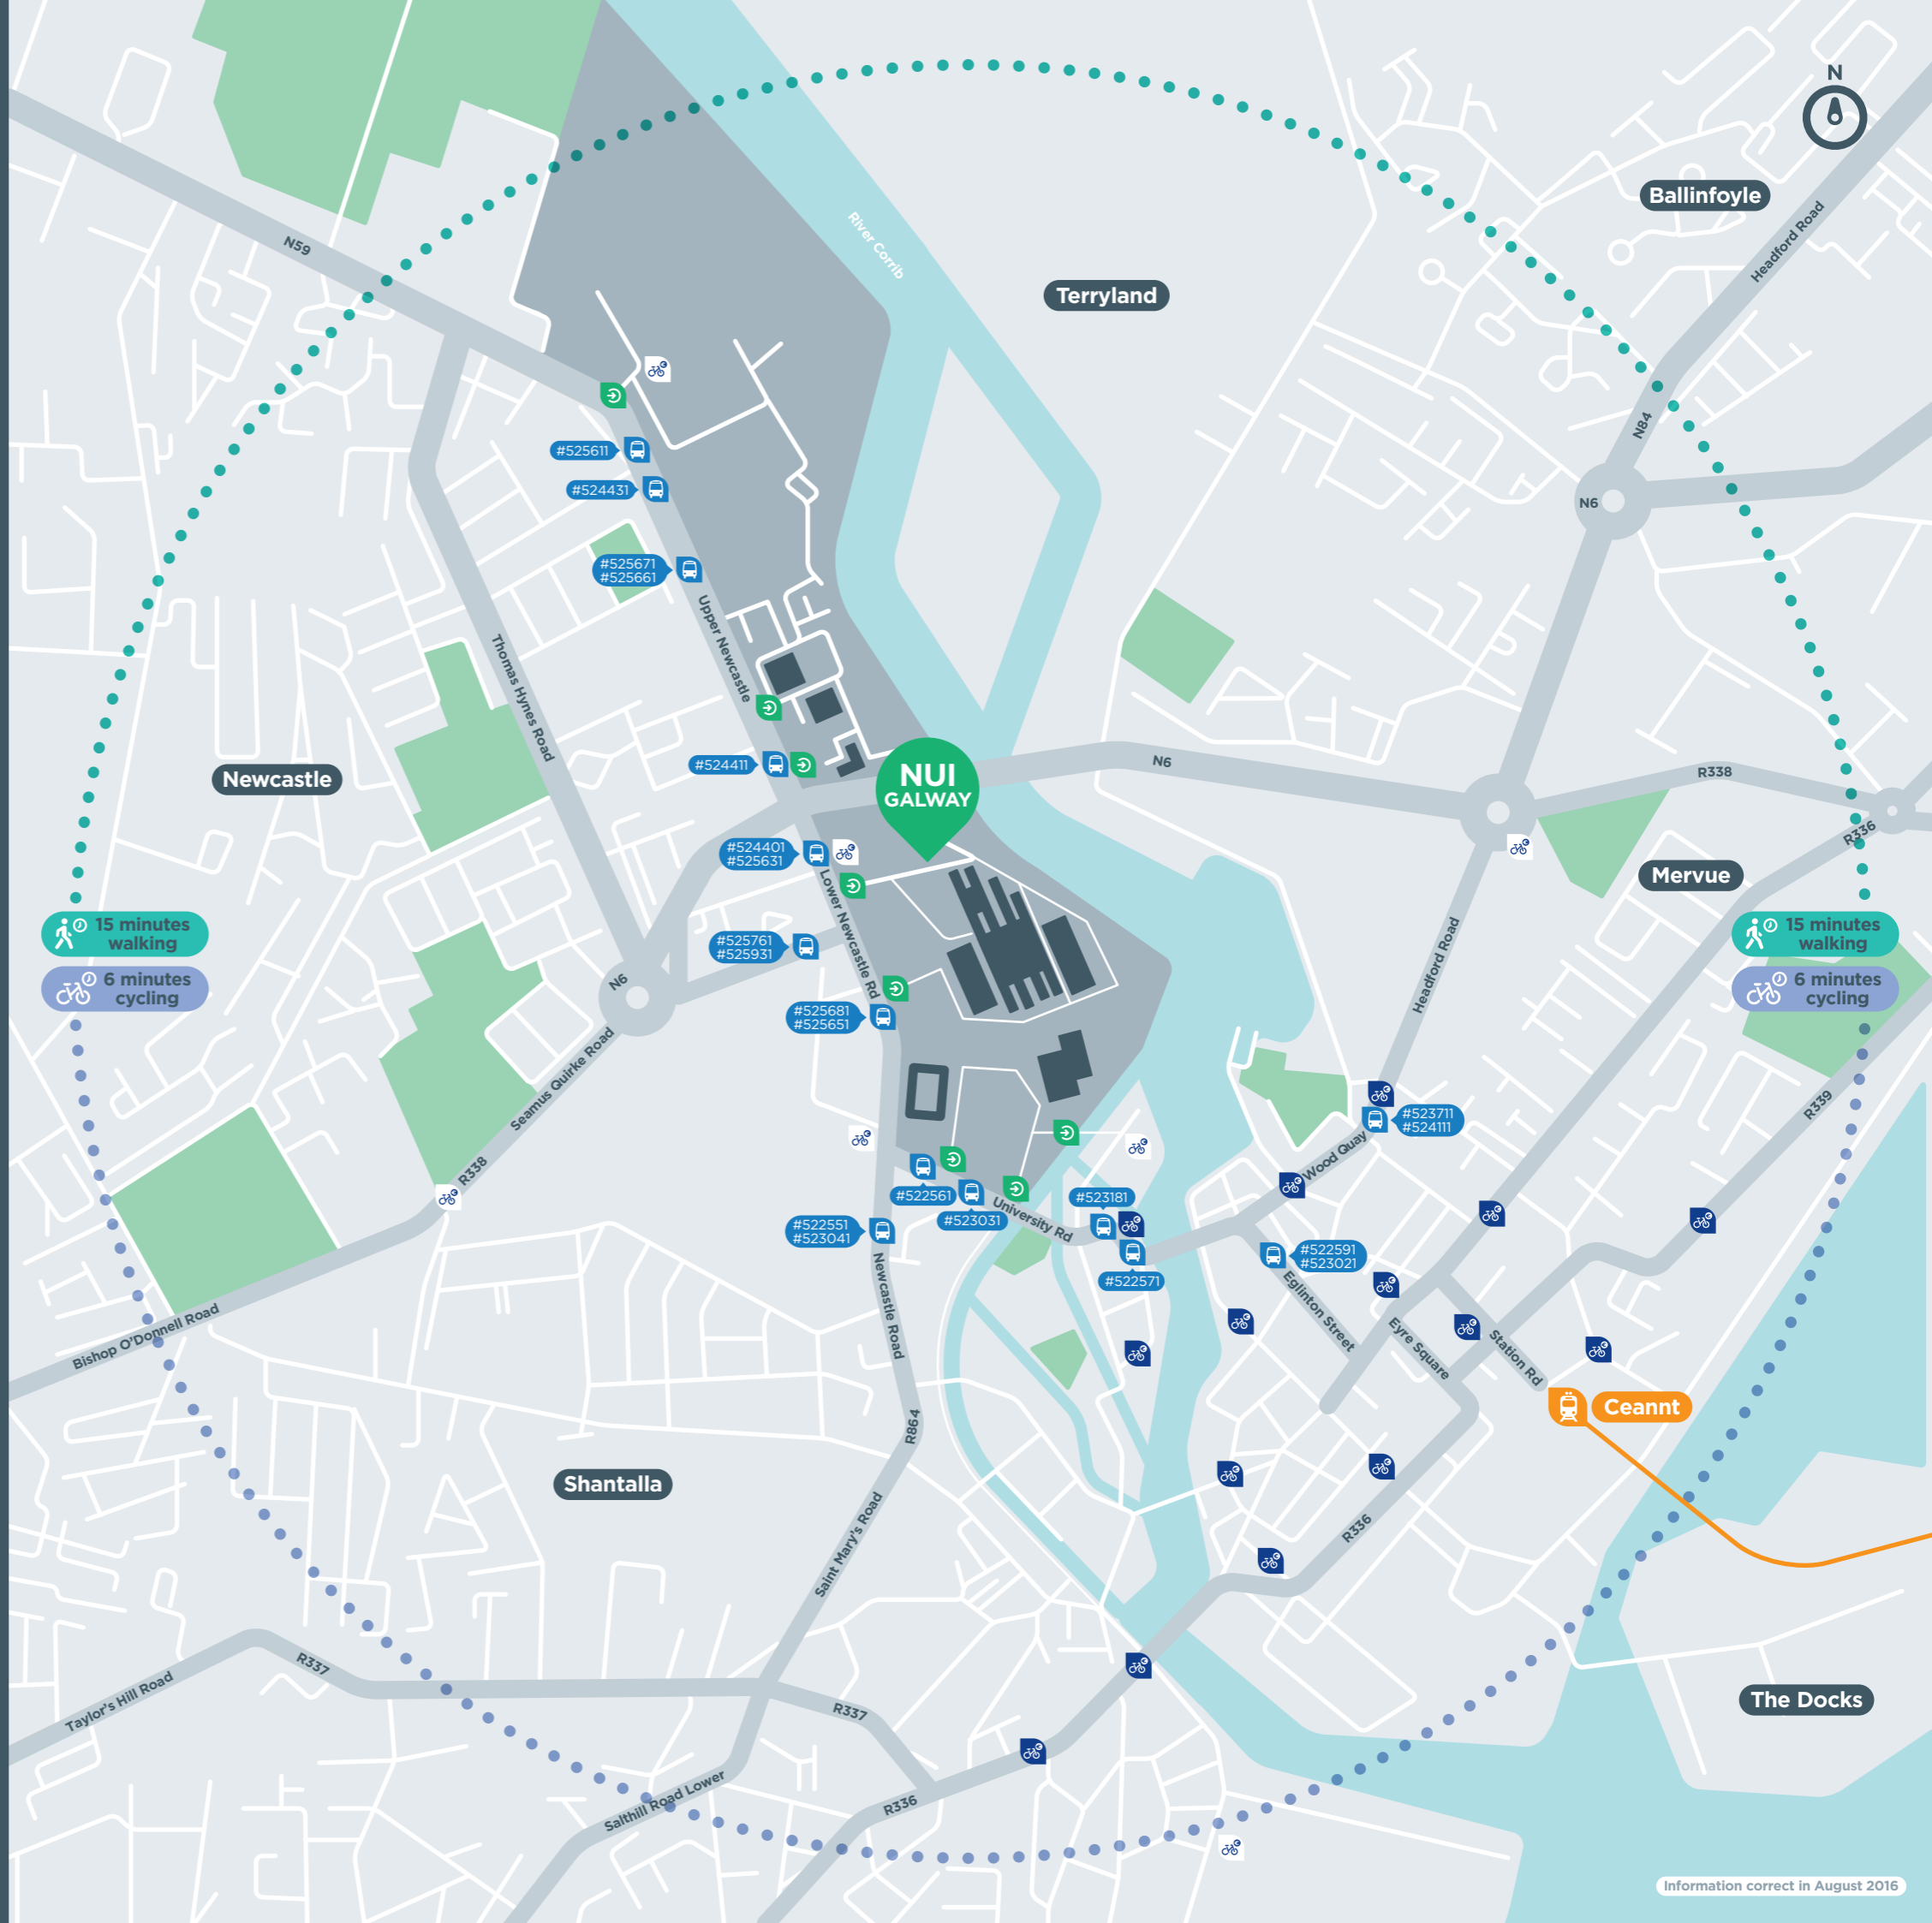

TRAVEL OPTIONS AND SERVICES FOR:

NUI GALWAY

-  **Bus**
-  **Bike Hire (Proposed)**
bikeshare.ie
-  **Bus Stop Number**
-  **Cycle Distance**
-  **Rail Services**
-  **Walking Distance**
-  **Bike Hire**
bikeshare.ie
-  **Campus Entrance**

Use the **Real Time Ireland App** to view nearby bus stops or to set an alert for when your bus, tram or train is due. For more transport information visit TransportforIreland.ie

-  Journey Planner
-  Real Time Ireland
-  Cycle Planner
-  Driver Check
-  Leap Top-Up

Student Leap Cards are available from your Students' Union. You can top-up online at leapcard.ie, at your nearest payzone or using the Leap Top-Up app.

Information correct in August 2016