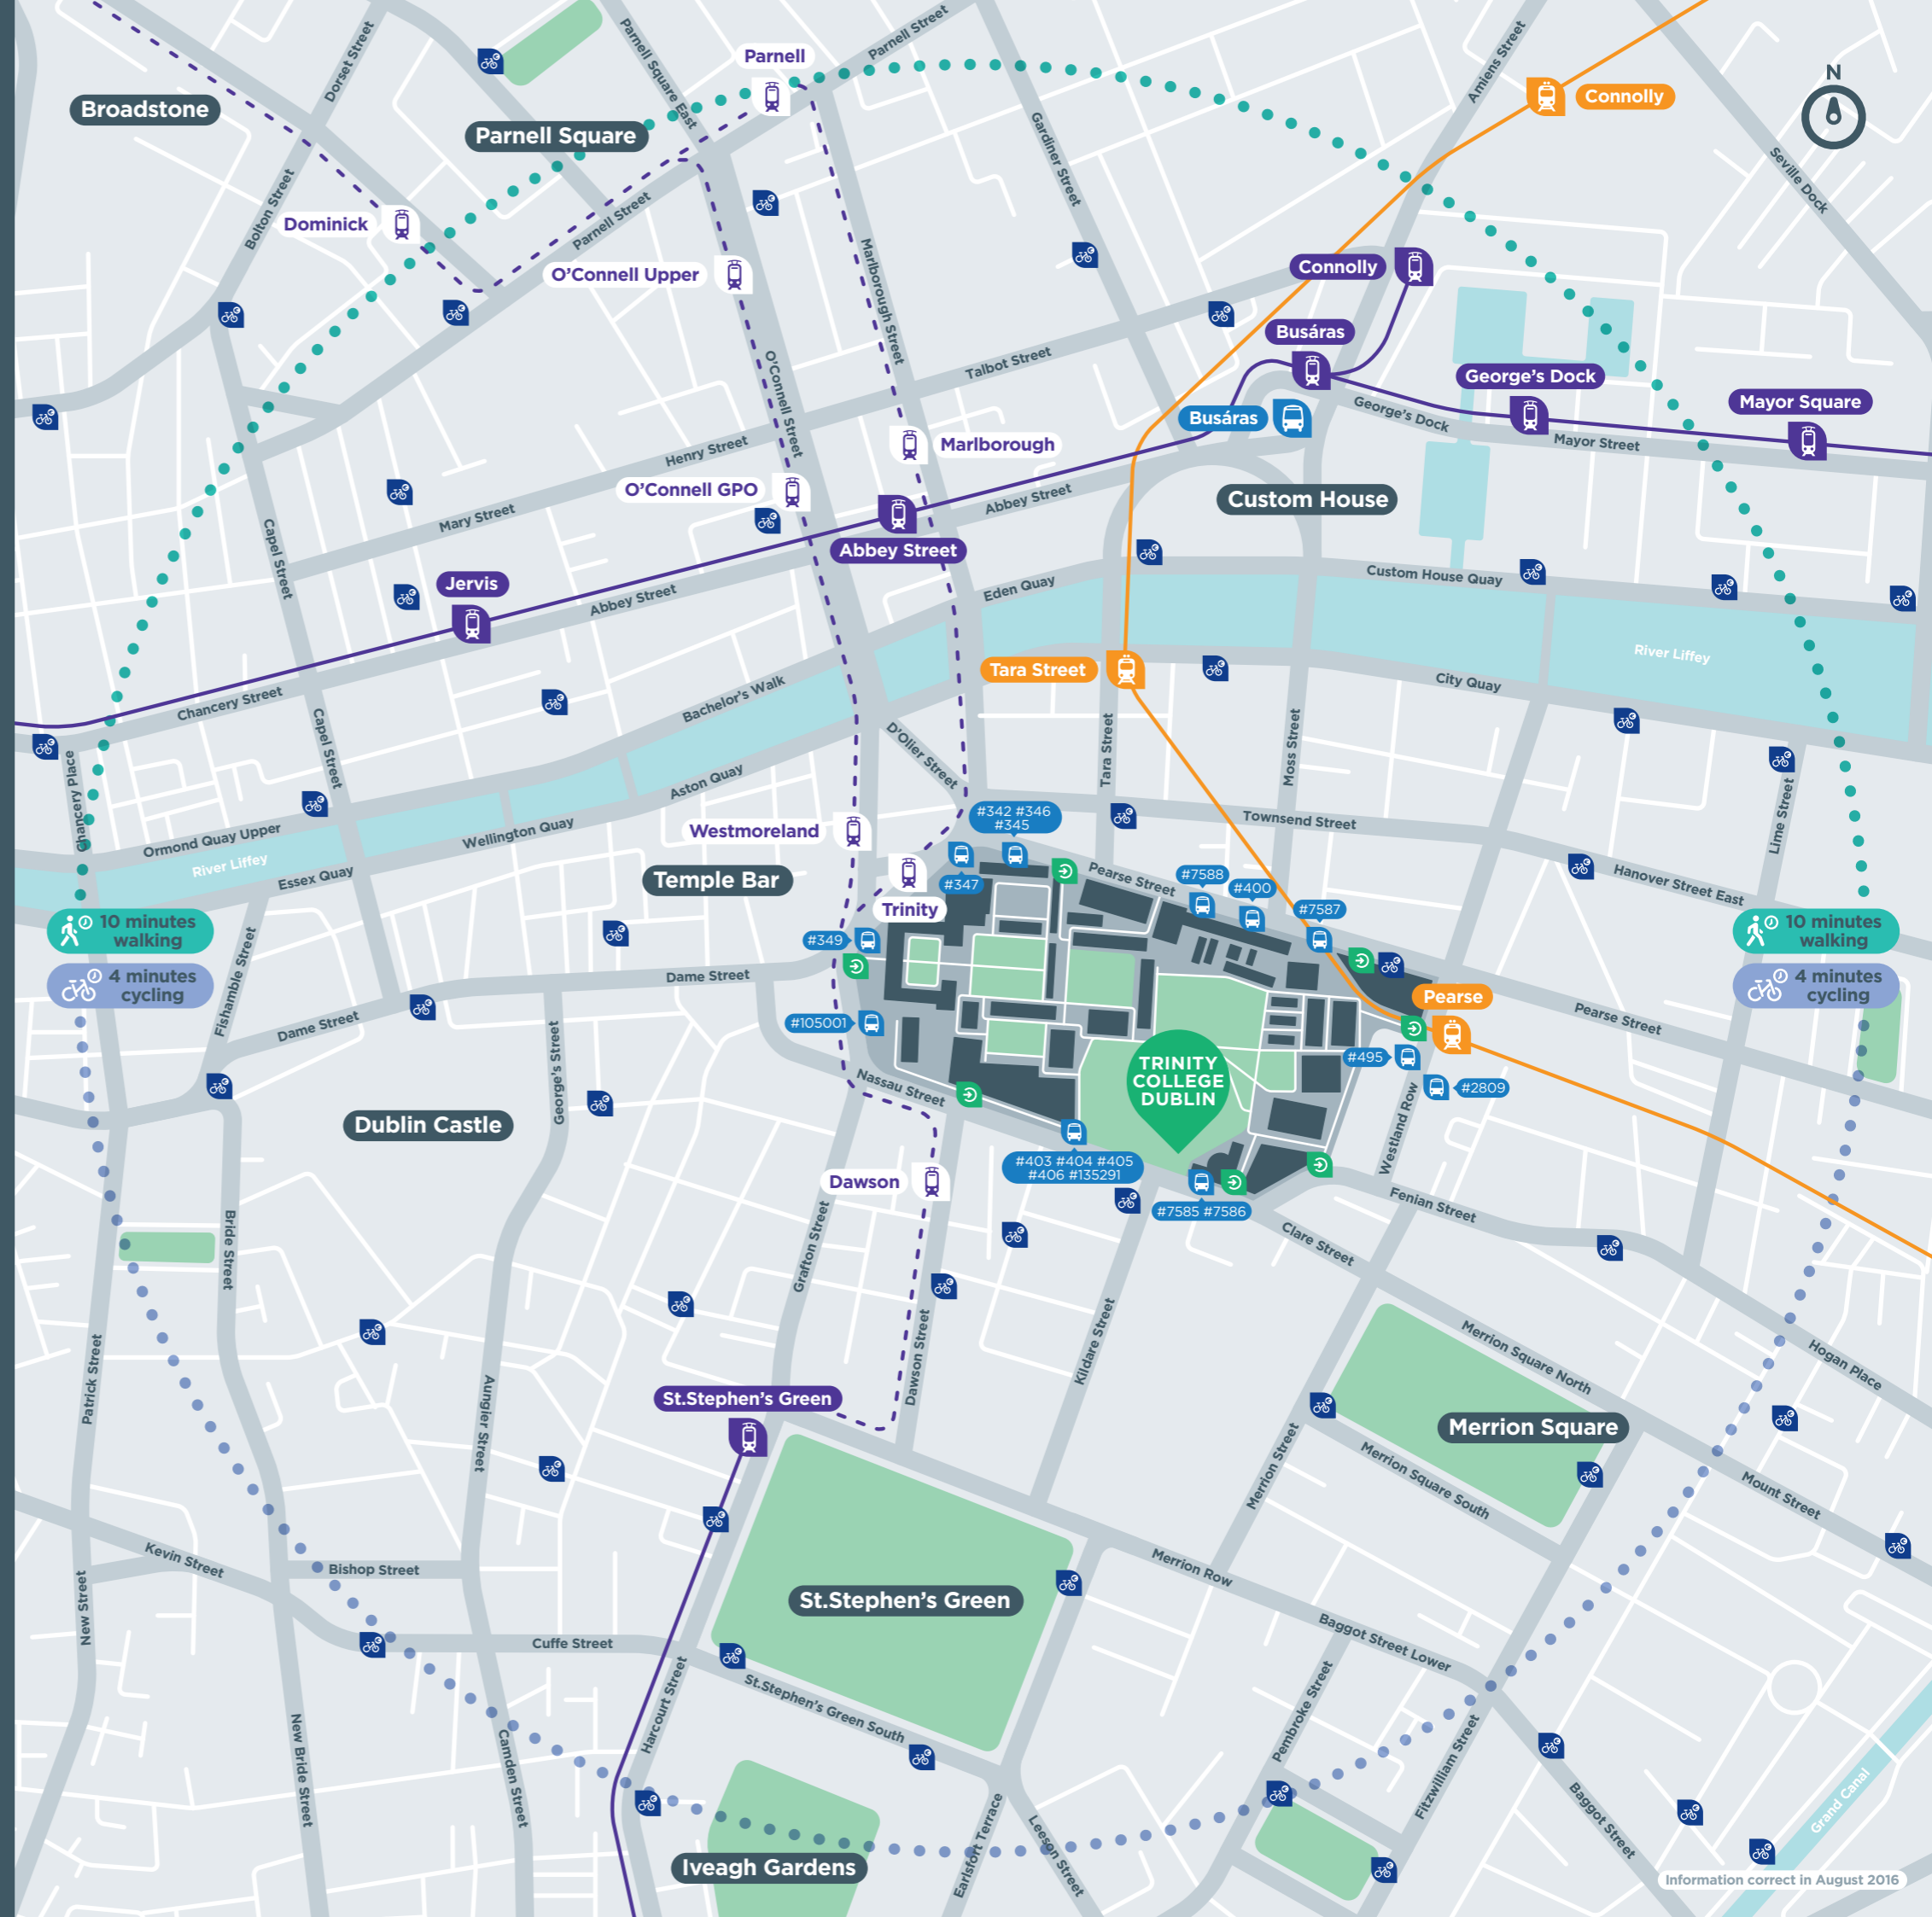

Information correct in August 2016