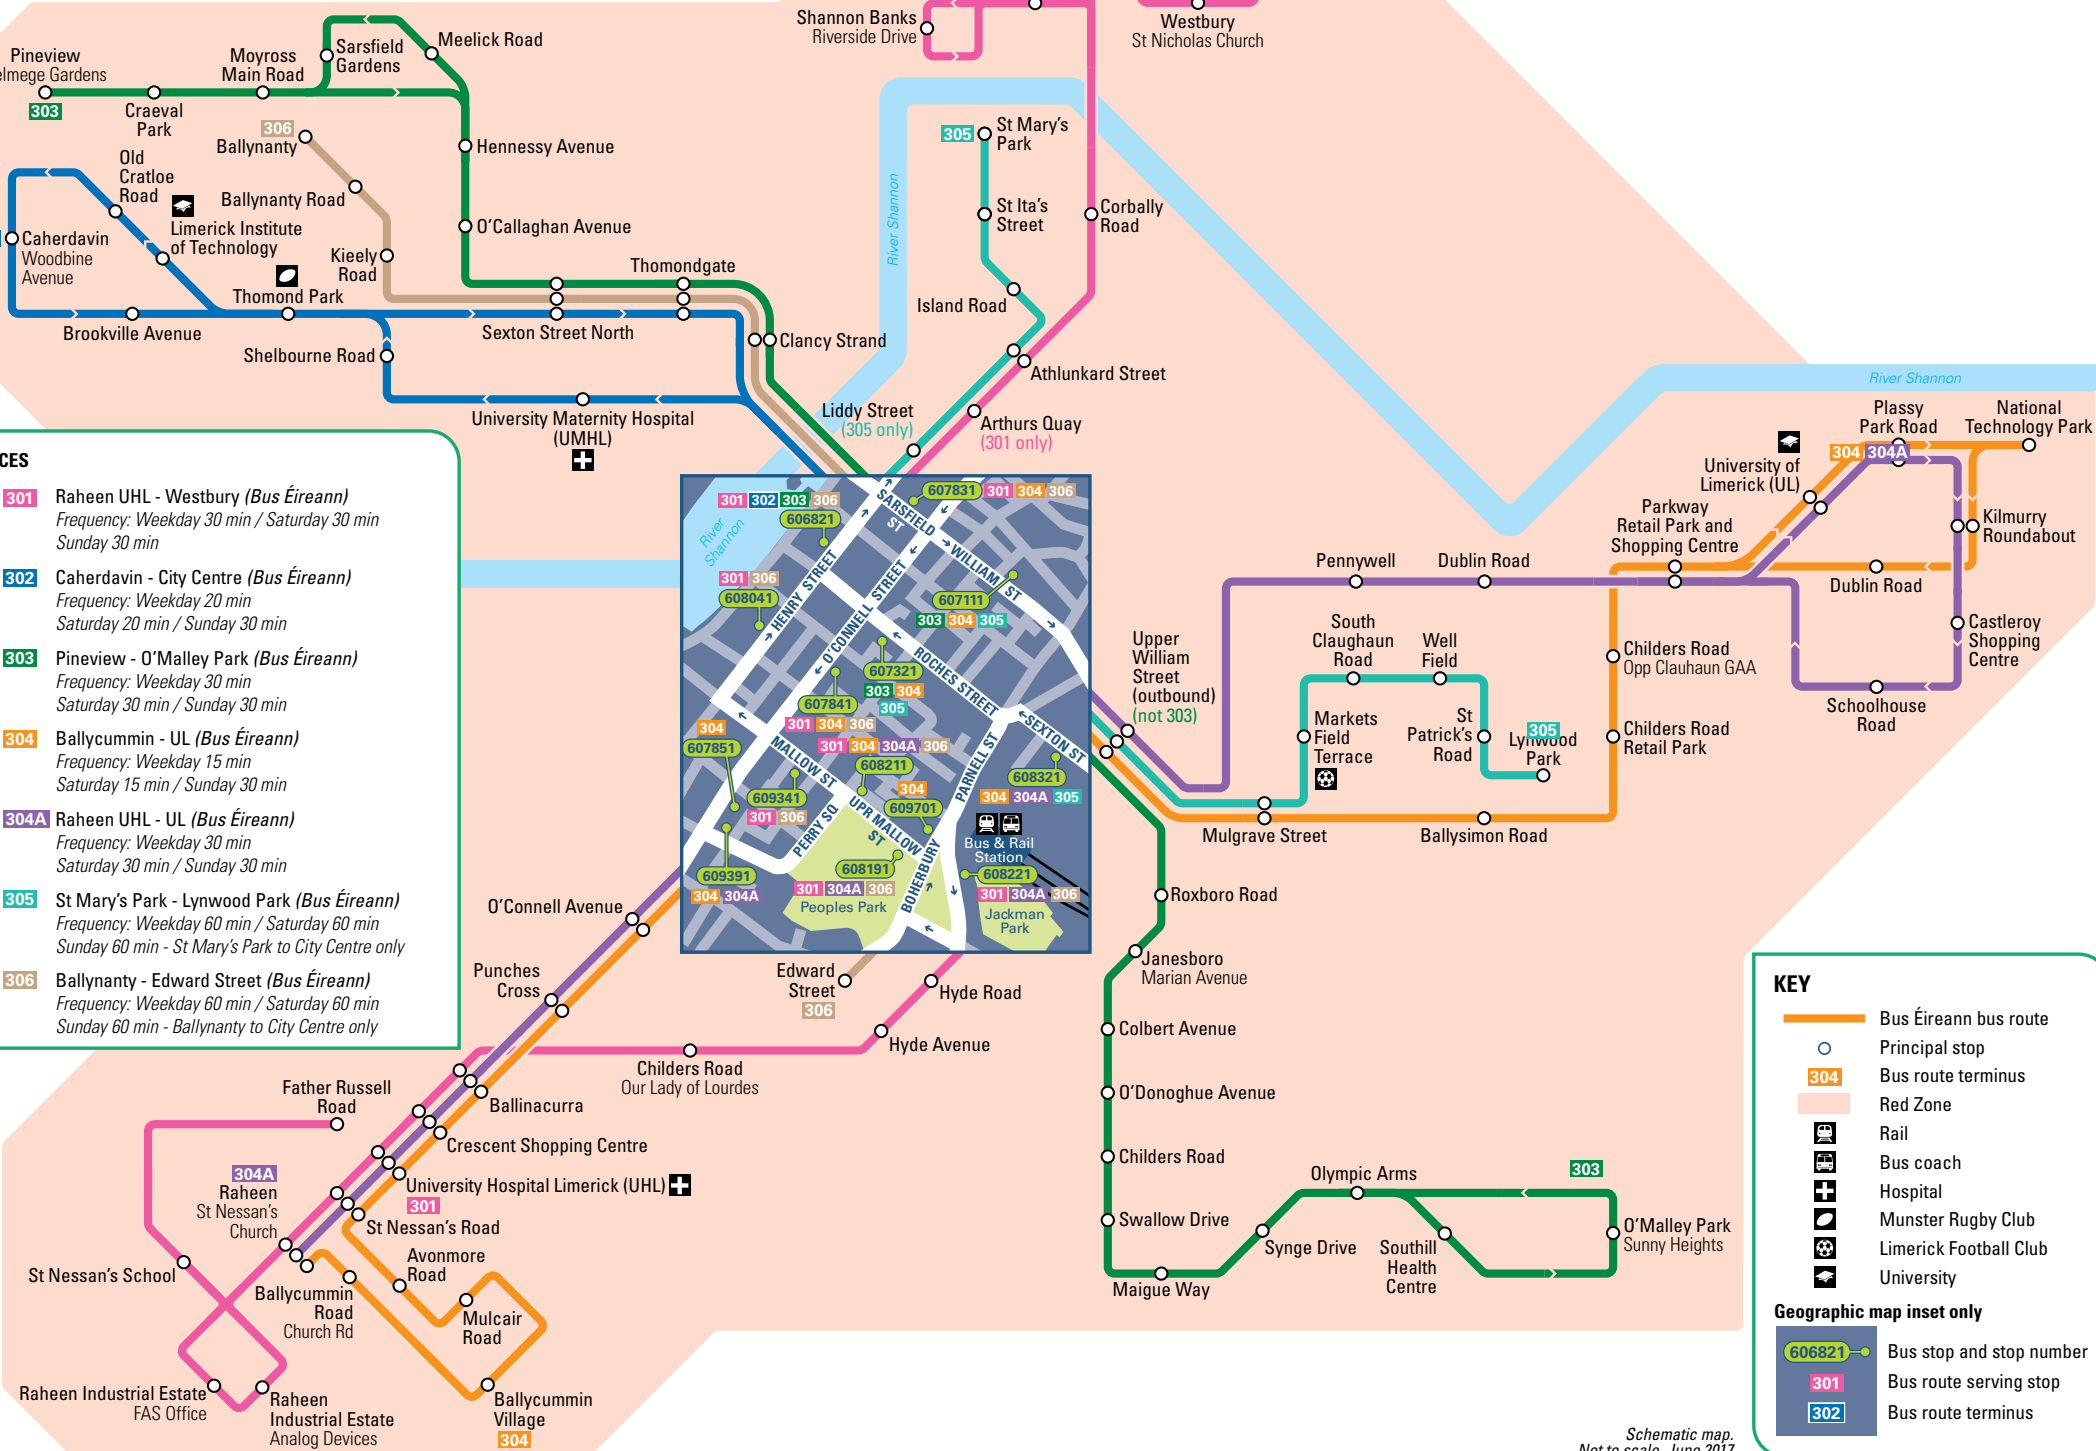

# Limerick City Bus services

Save 27% Vs cash single tickets when you use a Leap Card

## BUS SERVICES

- **301** Raheen UHL - Westbury (*Bus Éireann*)  
Frequency: Weekday 30 min / Saturday 30 min  
Sunday 30 min
- **302** Caherdavin - City Centre (*Bus Éireann*)  
Frequency: Weekday 20 min  
Saturday 20 min / Sunday 30 min
- **303** Pineview - O'Malley Park (*Bus Éireann*)  
Frequency: Weekday 30 min  
Saturday 30 min / Sunday 30 min
- **304** Ballycummin - UL (*Bus Éireann*)  
Frequency: Weekday 15 min  
Saturday 15 min / Sunday 30 min
- **304A** Raheen UHL - UL (*Bus Éireann*)  
Frequency: Weekday 30 min  
Saturday 30 min / Sunday 30 min
- **305** St Mary's Park - Lynwood Park (*Bus Éireann*)  
Frequency: Weekday 60 min / Saturday 60 min  
Sunday 60 min - St Mary's Park to City Centre only
- **306** Ballynanty - Edward Street (*Bus Éireann*)  
Frequency: Weekday 60 min / Saturday 60 min  
Sunday 60 min - Ballynanty to City Centre only

## KEY

- Bus Éireann bus route
- Principal stop
- 304 Bus route terminus
- Red Zone
- Rail
- Bus coach
- Hospital
- Munster Rugby Club
- Limerick Football Club
- University

## Geographic map inset only

- 606821 Bus stop and stop number
- 301 Bus route serving stop
- 302 Bus route terminus