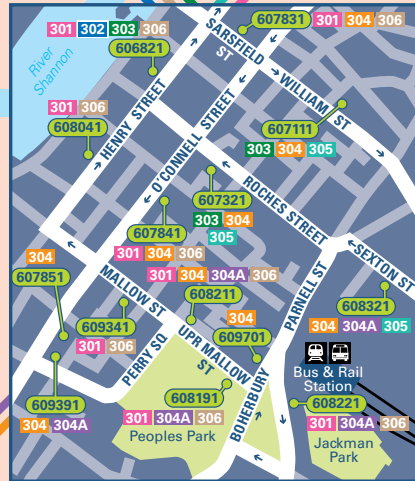

# Limerick City Bus services

Save 27% Vs cash single tickets when you use a Leap Card

## BUS SERVICES

- **301** Raheen UHL - Westbury (*Bus Éireann*)  
Frequency: Weekday 30 min / Saturday 30 min  
Sunday 30 min
- **302** Caherdavin - City Centre (*Bus Éireann*)  
Frequency: Weekday 20 min  
Saturday 20 min / Sunday 30 min
- **303** Pineview - O'Malley Park (*Bus Éireann*)  
Frequency: Weekday 30 min  
Saturday 30 min / Sunday 30 min
- **304** Ballycummin - UL (*Bus Éireann*)  
Frequency: Weekday 15 min  
Saturday 15 min / Sunday 30 min
- **304A** Raheen UHL - UL (*Bus Éireann*)  
Frequency: Weekday 30 min  
Saturday 30 min / Sunday 30 min
- **305** St Mary's Park - Lynwood Park (*Bus Éireann*)  
Frequency: Weekday 60 min / Saturday 60 min  
Sunday 60 min - St Mary's Park to City Centre only
- **306** Ballynanty - Edward Street (*Bus Éireann*)  
Frequency: Weekday 60 min / Saturday 60 min  
Sunday 60 min - Ballynanty to City Centre only

## KEY

- Bus Éireann bus route
- Principal stop
- 304 Bus route terminus
- Red Zone
- Rail
- Bus coach
- Hospital
- Munster Rugby Club
- Limerick Football Club
- University

## Geographic map inset only

- 606821 Bus stop and stop number
- 301 Bus route serving stop
- 302 Bus route terminus