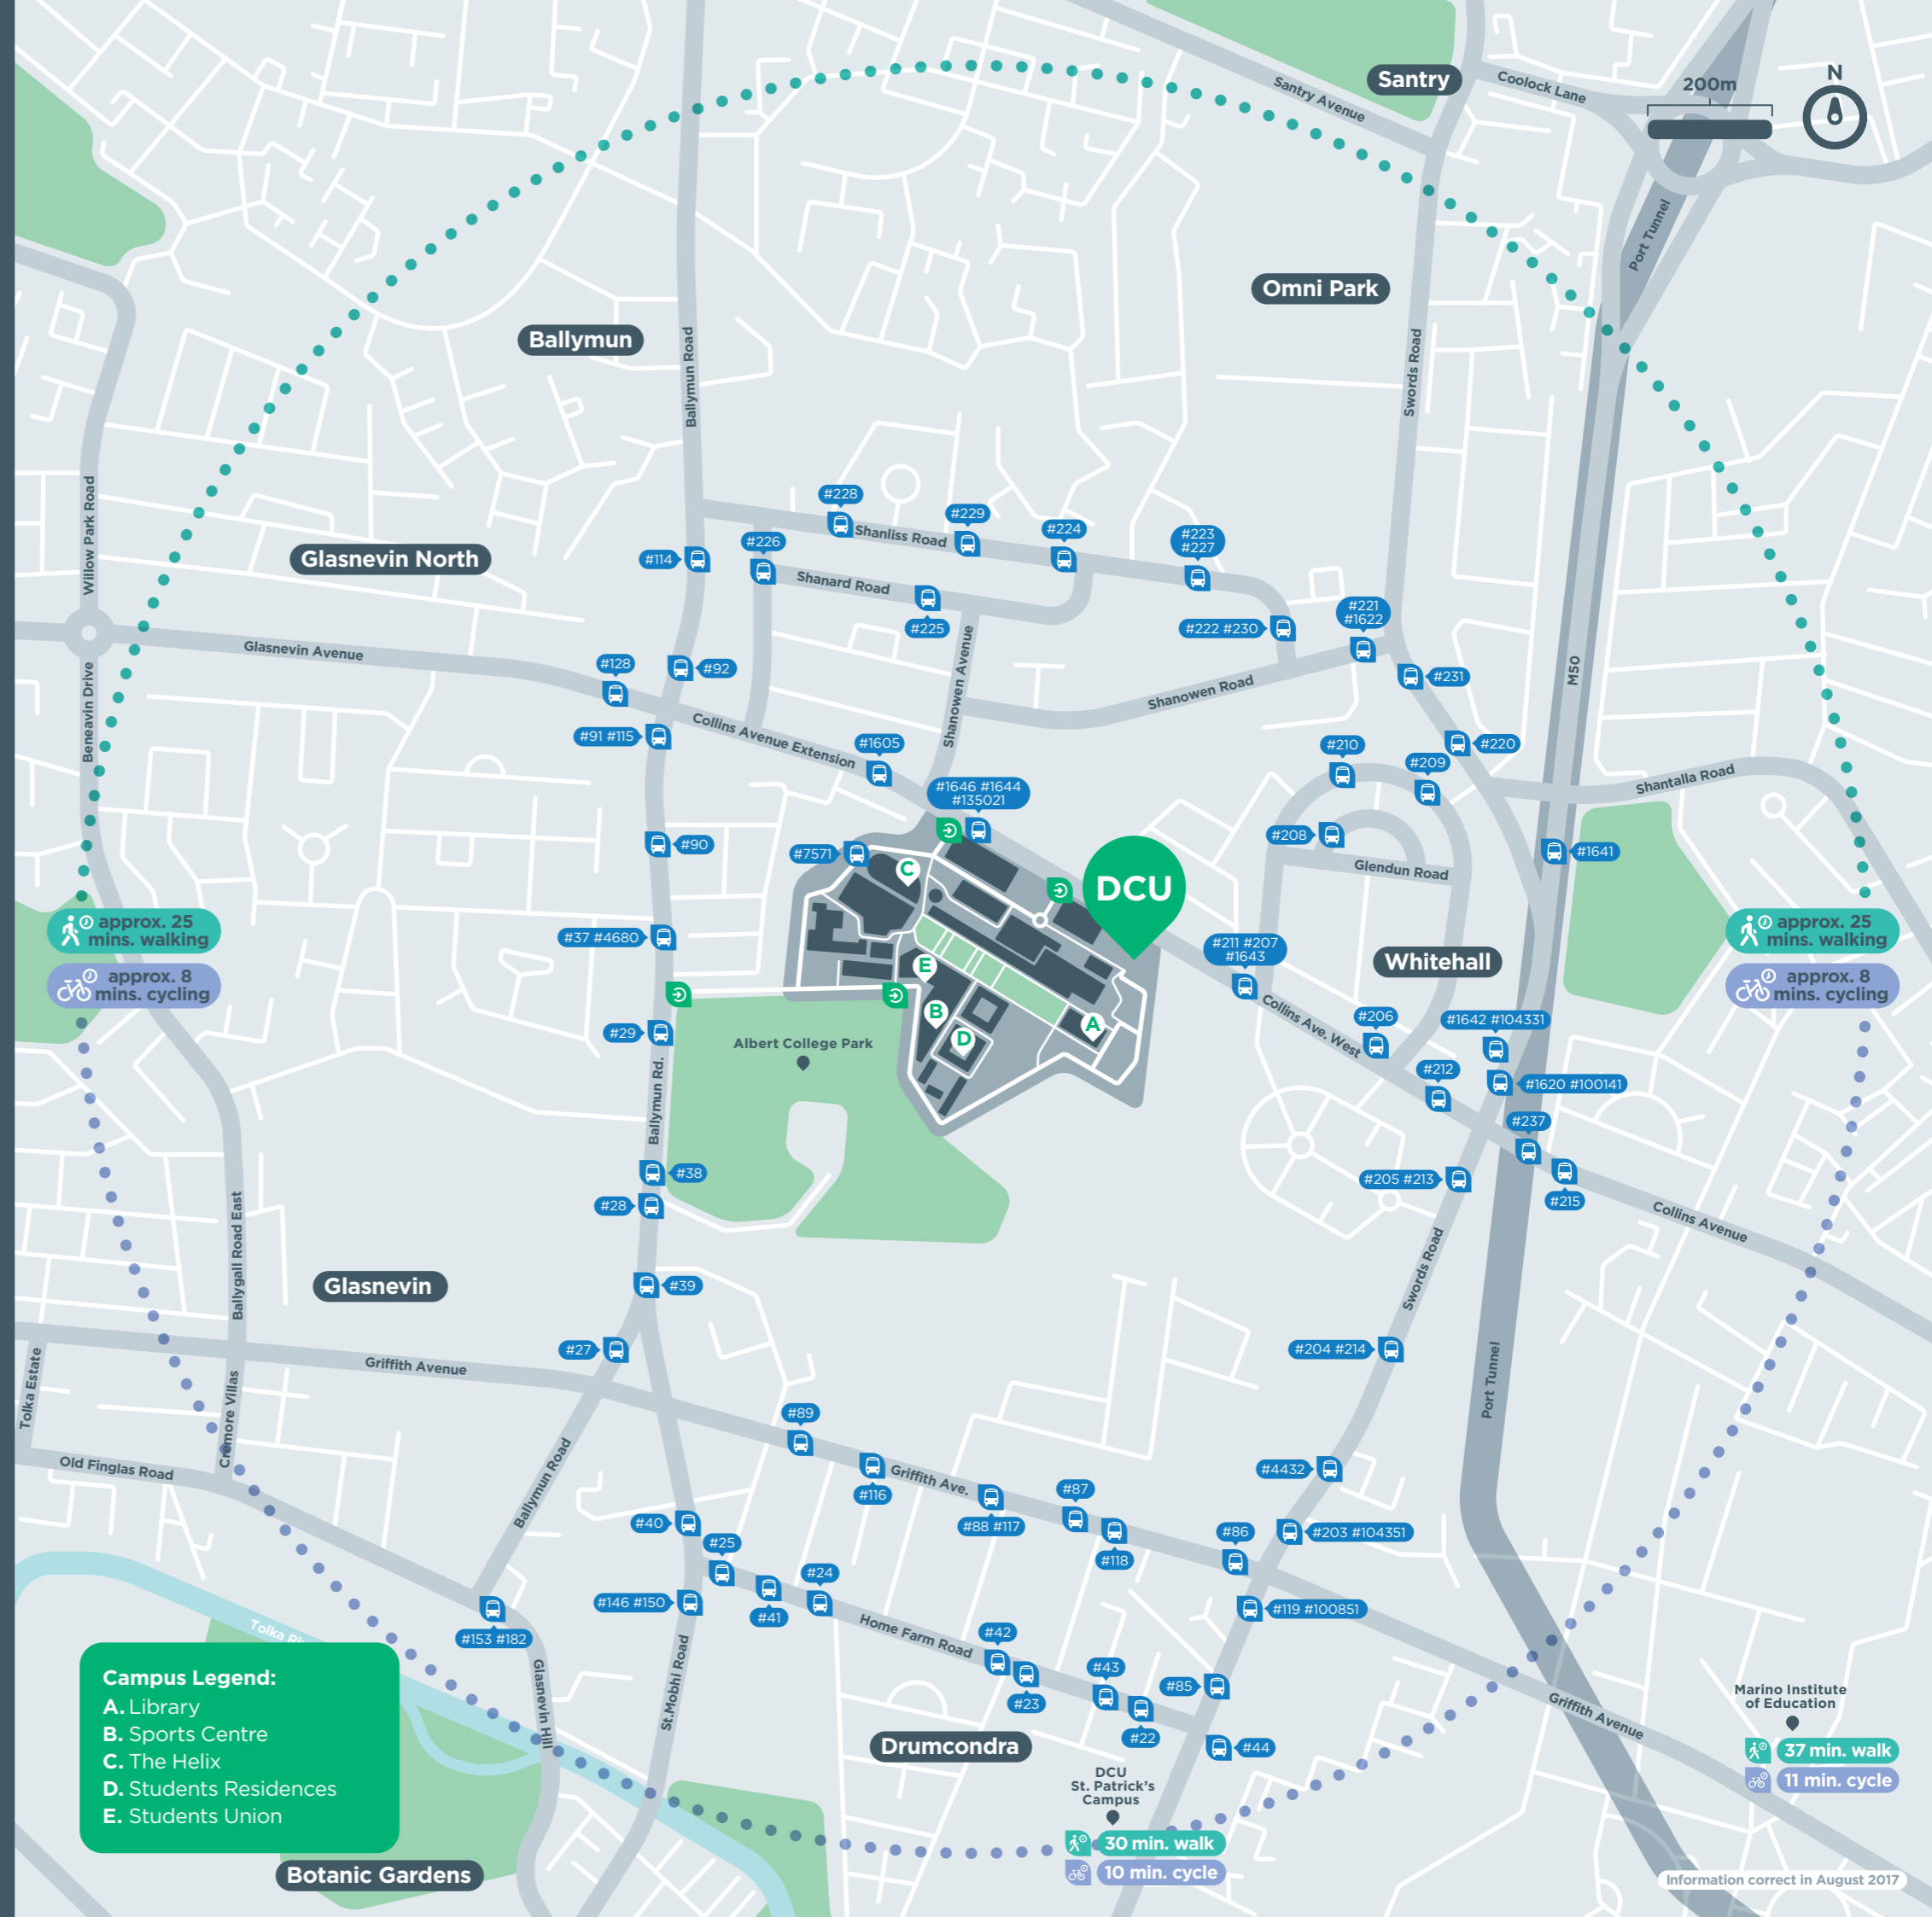

TRAVEL OPTIONS AND SERVICES FOR:

DCU GLASNEVIN

Bus

Cycle Distance

Bus Stop Number

Walking Distance

Campus Entrance

How to Use Bus Stop Numbers

All bus stops have their own unique number. You can use this number to find out what buses serve a stop, and when they are due.

Enter the bus stop number

Download the TFI Real Time Ireland app

to search for information for your bus stop. You can find your bus stop number on the bus stop, or on this map for stops close to your campus.

For more transport information, visit TransportforIreland.ie

Journey Planner

Real Time Ireland

Cycle Planner

Driver Check

Leap Top-Up

Student Leap cards are available from your Students Union. You can top up online at www.leapcard.ie, at your nearest Payzone agent, or using the Leap Top Up app (for Android).

**TRANSPORT
FOR
IRELAND**

Campus Legend:
 A. Library
 B. Sports Centre
 C. The Helix
 D. Students Residences
 E. Students Union

Information correct in August 2017