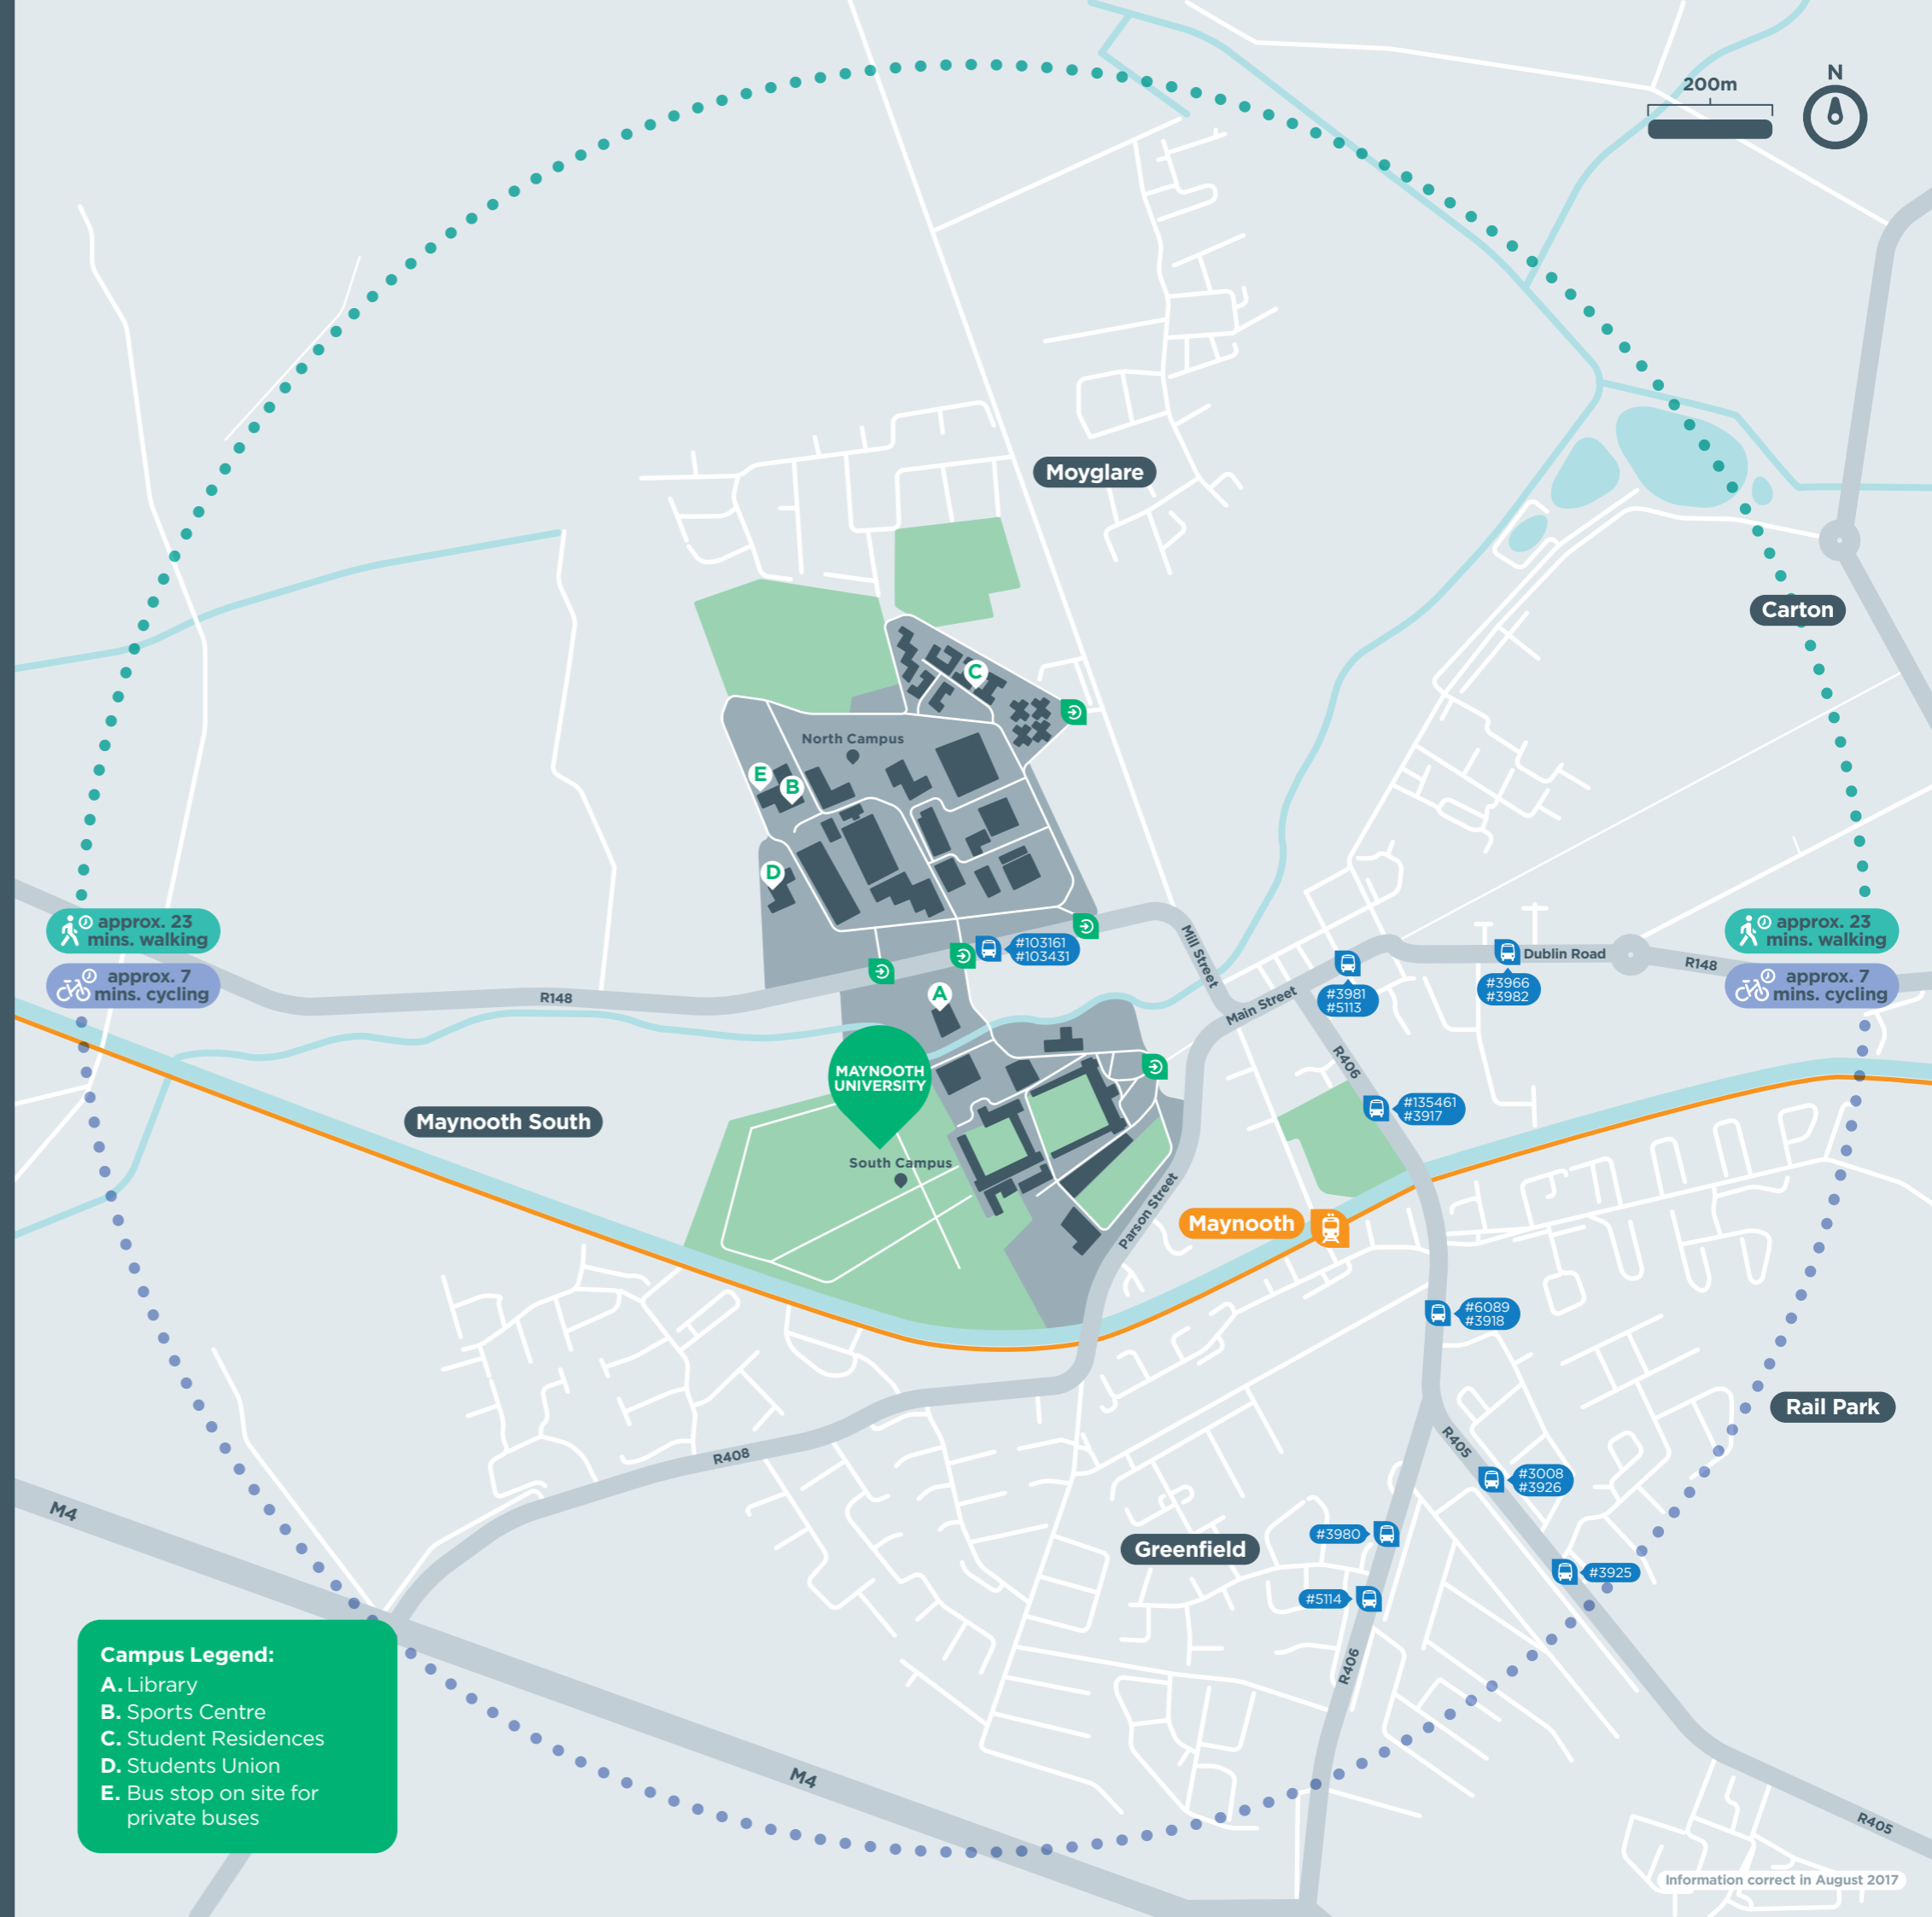

TRAVEL OPTIONS AND SERVICES FOR:

MAYNOOTH UNIVERSITY

-  **Bus**
-  **Cycle Distance**
-  **Bus Stop Number**
-  **Walking Distance**
-  **Rail Services**
-  **Campus Entrance**

How to Use Bus Stop Numbers

All bus stops have their own unique number. You can use this number to find out what buses serve a stop, and when they are due.

Download the **TFI Real Time Ireland app** to search for information for your bus stop. You can find your bus stop number on the bus stop, or on this map for stops close to your campus.

For more transport information, visit TransportforIreland.ie

- 
Journey Planner
- 
Real Time Ireland
- 
Cycle Planner
- 
Driver Check
- 
Leap Top-Up

Student Leap cards are available from your Students Union. You can top up online at www.leapcard.ie, at your nearest Payzone agent, or using the Leap Top Up app (for Android).

Campus Legend:

- A. Library
- B. Sports Centre
- C. Student Residences
- D. Students Union
- E. Bus stop on site for private buses

Information correct in August 2017