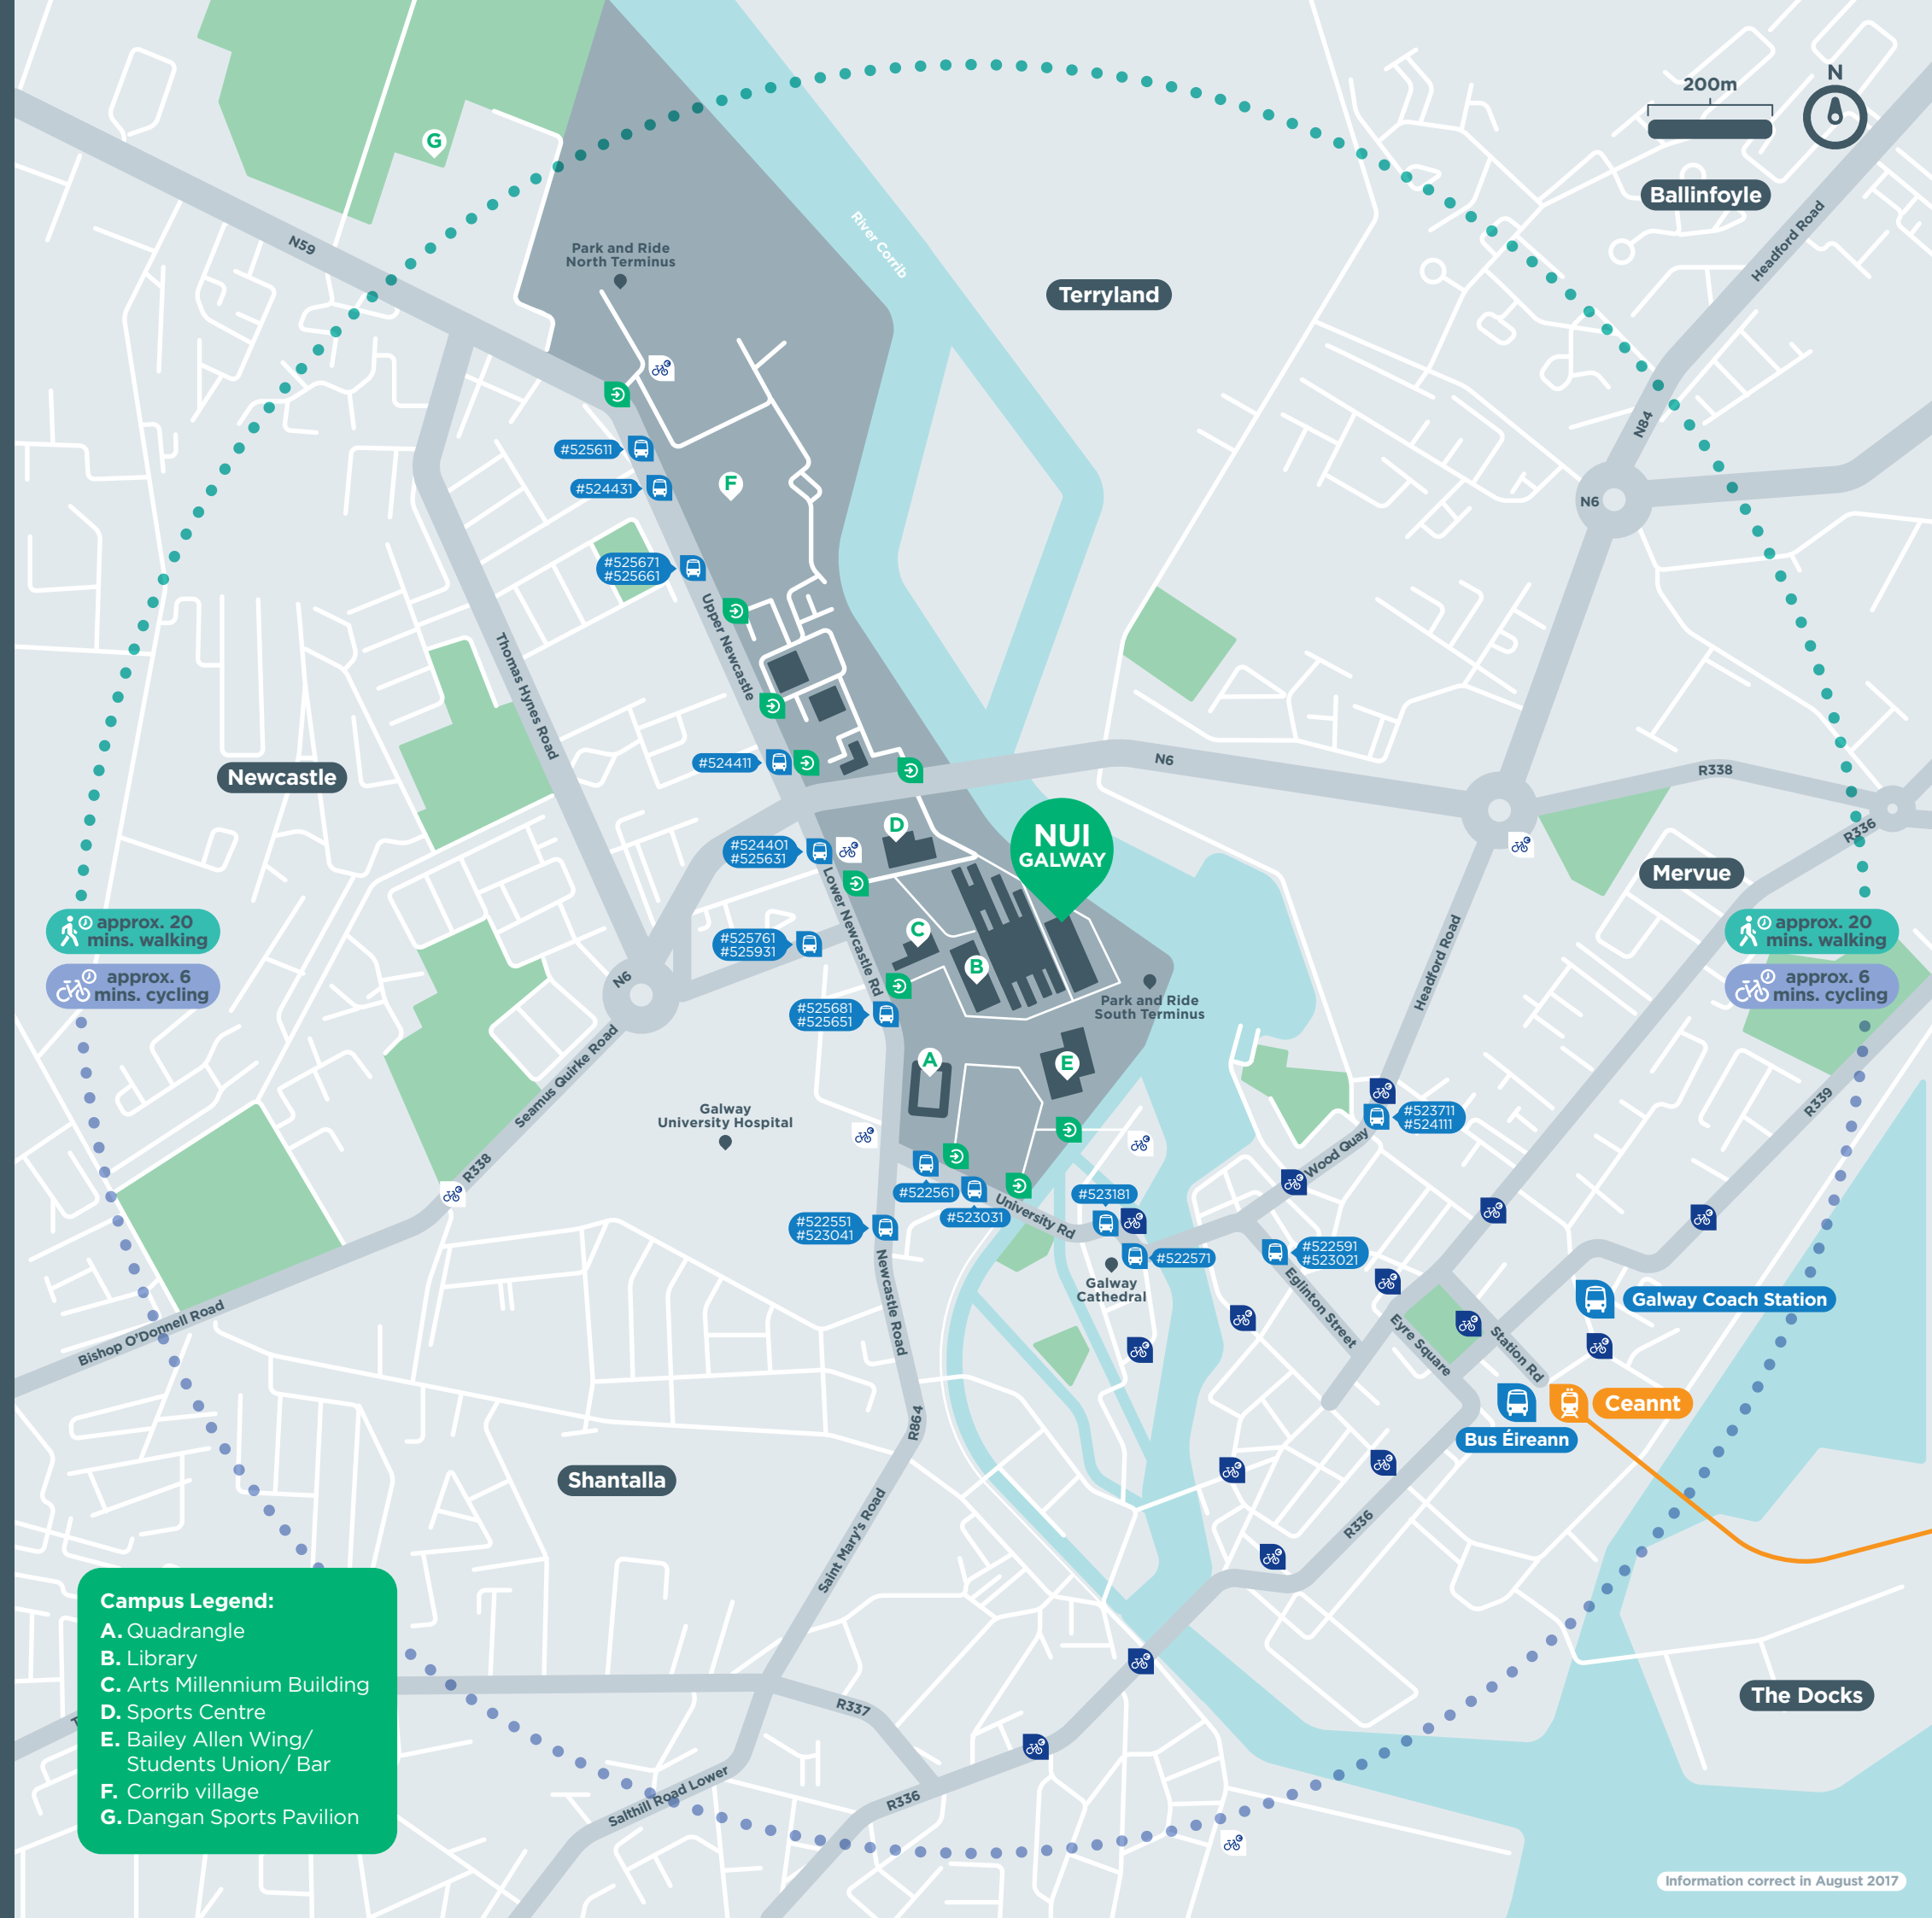

# NUI GALWAY

-  **Bus**
-  **Bike Hire (Proposed)**  
bikeshare.ie
-  **Bus Stop Number**
-  **Cycle Distance**
-  **Rail Services**
-  **Walking Distance**
-  **Bike Hire**  
bikeshare.ie
-  **Campus Entrance**

## How to Use Bus Stop Numbers

All bus stops have their own unique number. You can use this number to find out what buses serve a stop, and when they are due.

Download the **TFI Real Time Ireland app** to search for information for your bus stop. You can find your bus stop number on the bus stop, or on this map for stops close to your campus.

For more transport information, visit [TransportforIreland.ie](http://TransportforIreland.ie)

-  **Journey Planner**
-  **Real Time Ireland**
-  **Cycle Planner**
-  **Driver Check**
-  **Leap Top-Up**

**Campus Legend:**

- A. Quadrangle
- B. Library
- C. Arts Millennium Building
- D. Sports Centre
- E. Bailey Allen Wing/ Students Union/ Bar
- F. Corrib village
- G. Dangan Sports Pavilion