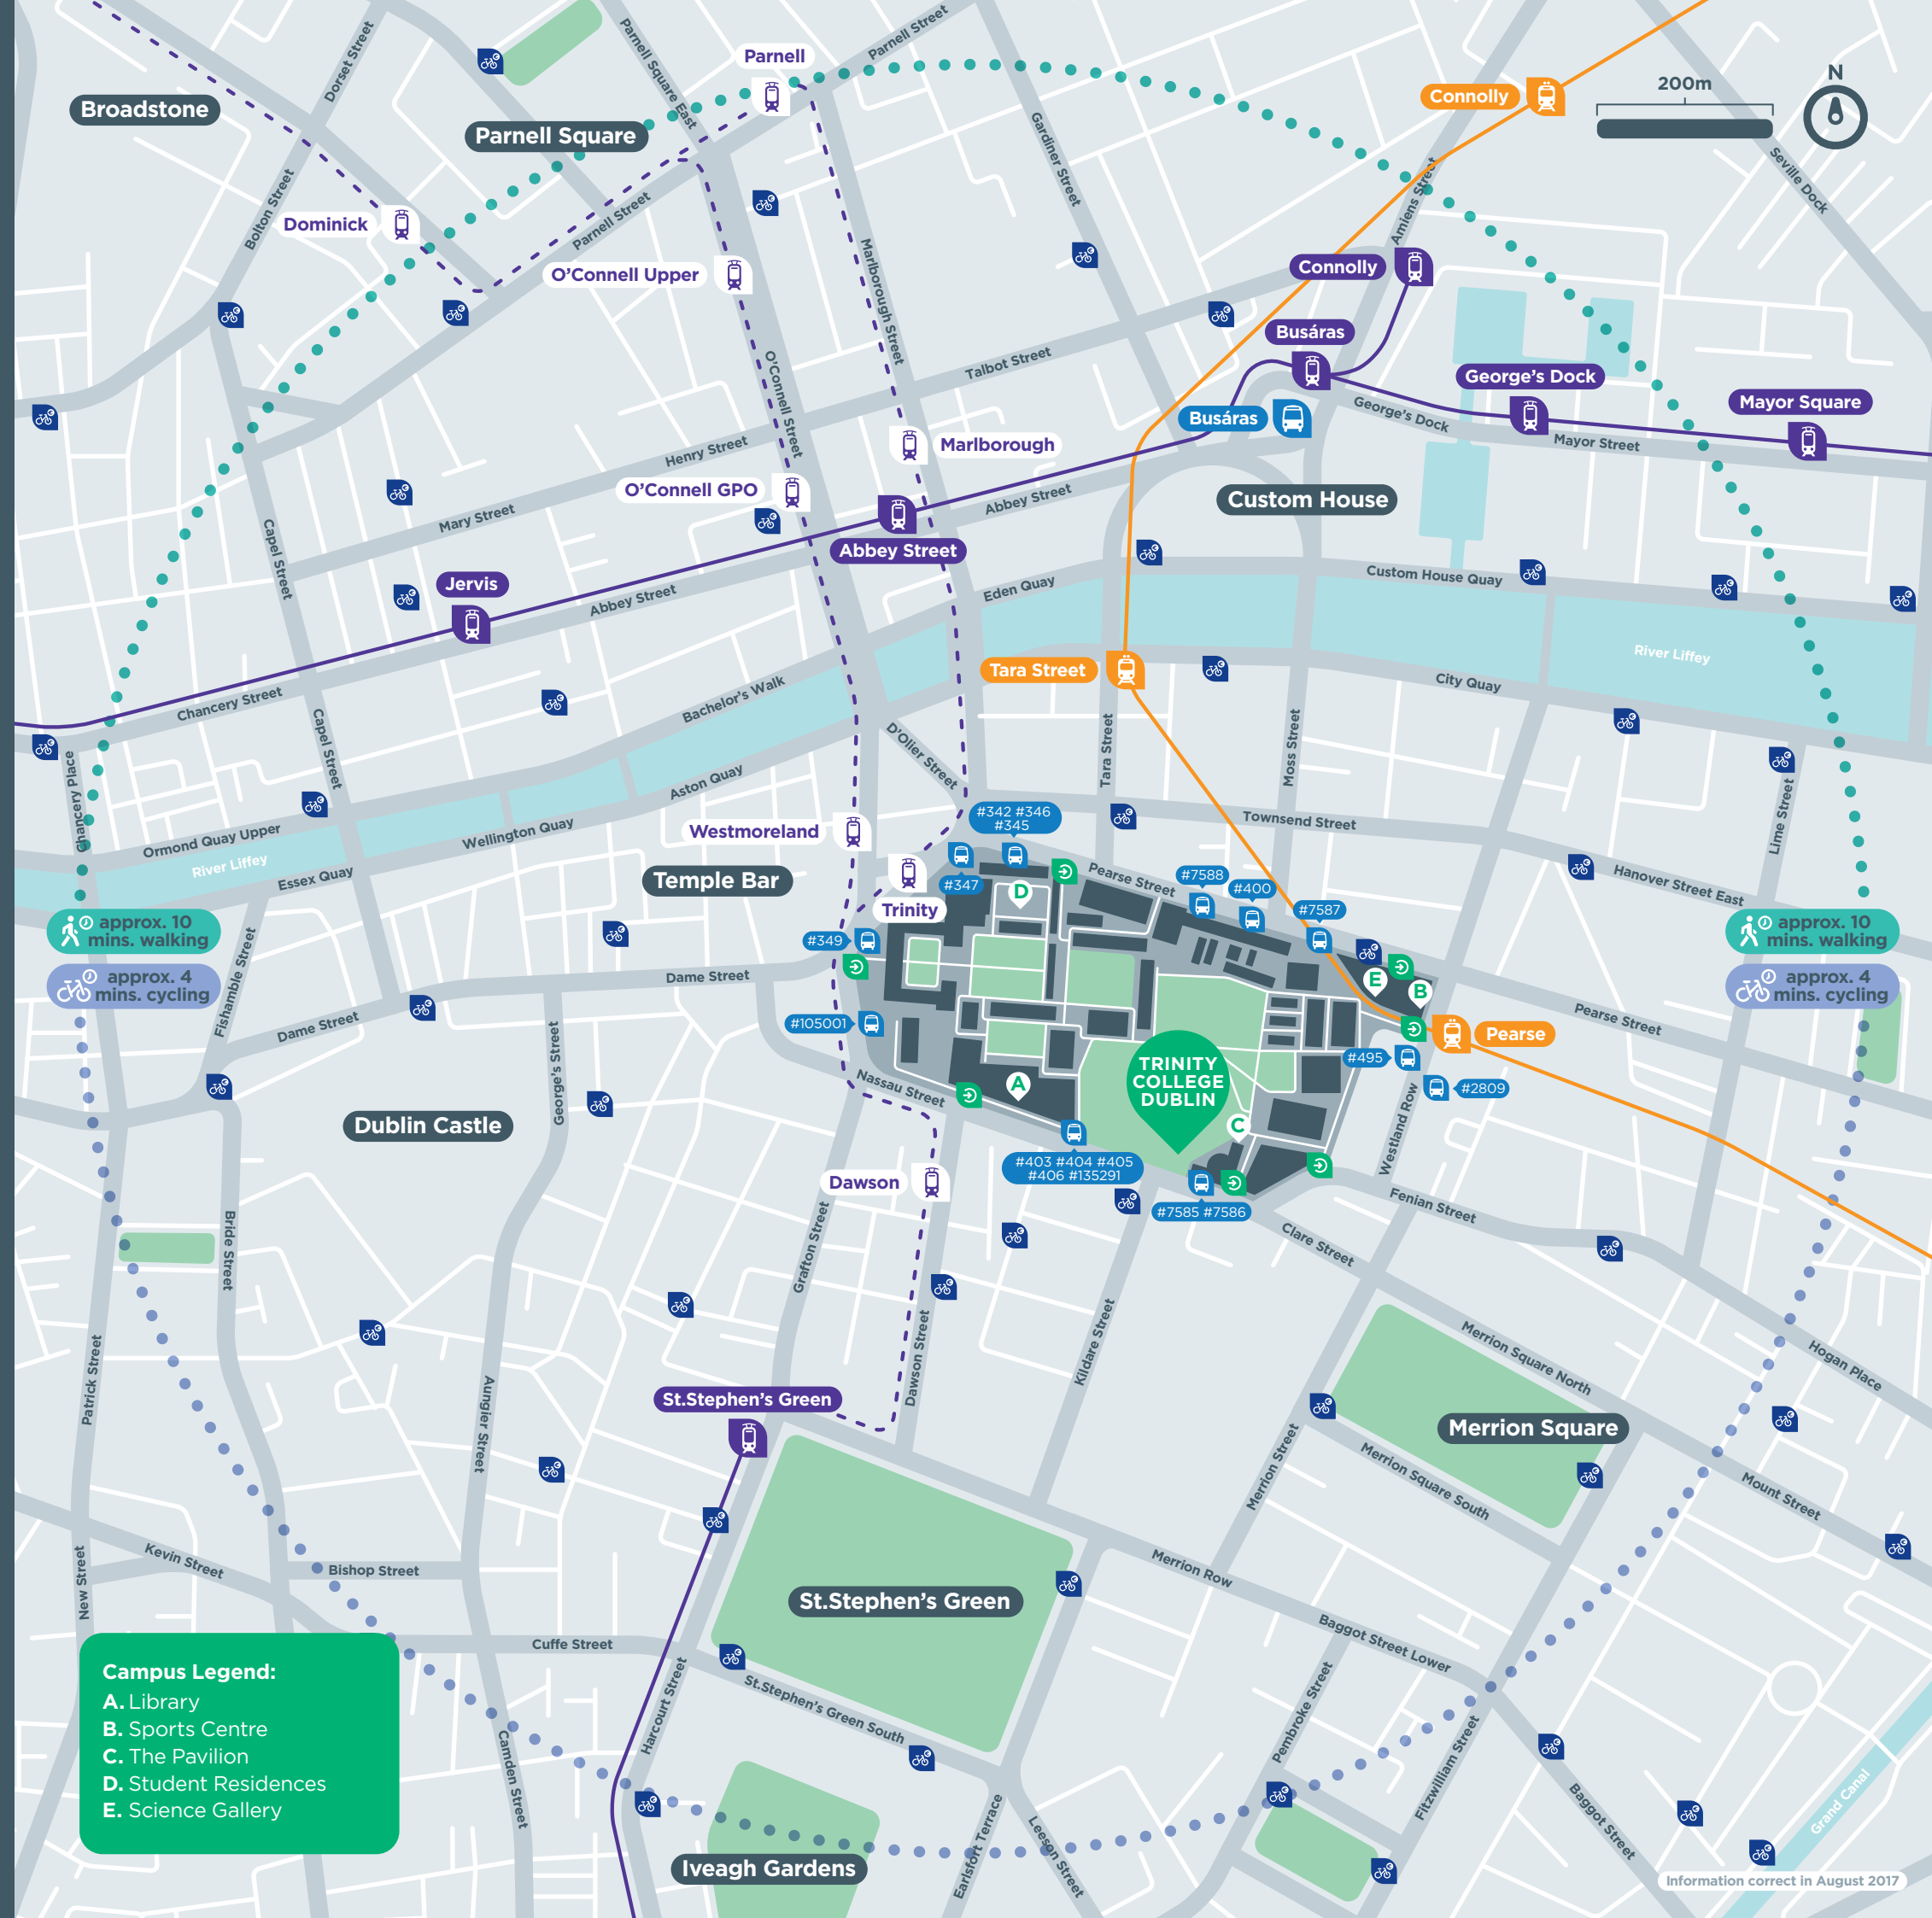

TRAVEL OPTIONS AND SERVICES FOR:

TRINITY COLLEGE DUBLIN

-  **Bus**
-  **Bike Hire**
dublinbikes.ie
-  **Bus Stop Number**
-  **Cycle Distance**
-  **Luas Services**
-  **Walking Distance**
-  **Luas Cross City**
Opening 2017
-  **Campus Entrance**
-  **Rail Services**

How to Use Bus Stop Numbers

All bus stops have their own unique number. You can use this number to find out what buses serve a stop, and when they are due.

Download the **TFI Real Time Ireland app** to search for information for your bus stop. You can find your bus stop number on the bus stop, or on this map for stops close to your campus.

For more transport information, visit TransportforIreland.ie

-  **Journey Planner**
-  **Real Time Ireland**
-  **Cycle Planner**
-  **Driver Check**
-  **Leap Top-Up**

Campus Legend:
 A. Library
 B. Sports Centre
 C. The Pavilion
 D. Student Residences
 E. Science Gallery