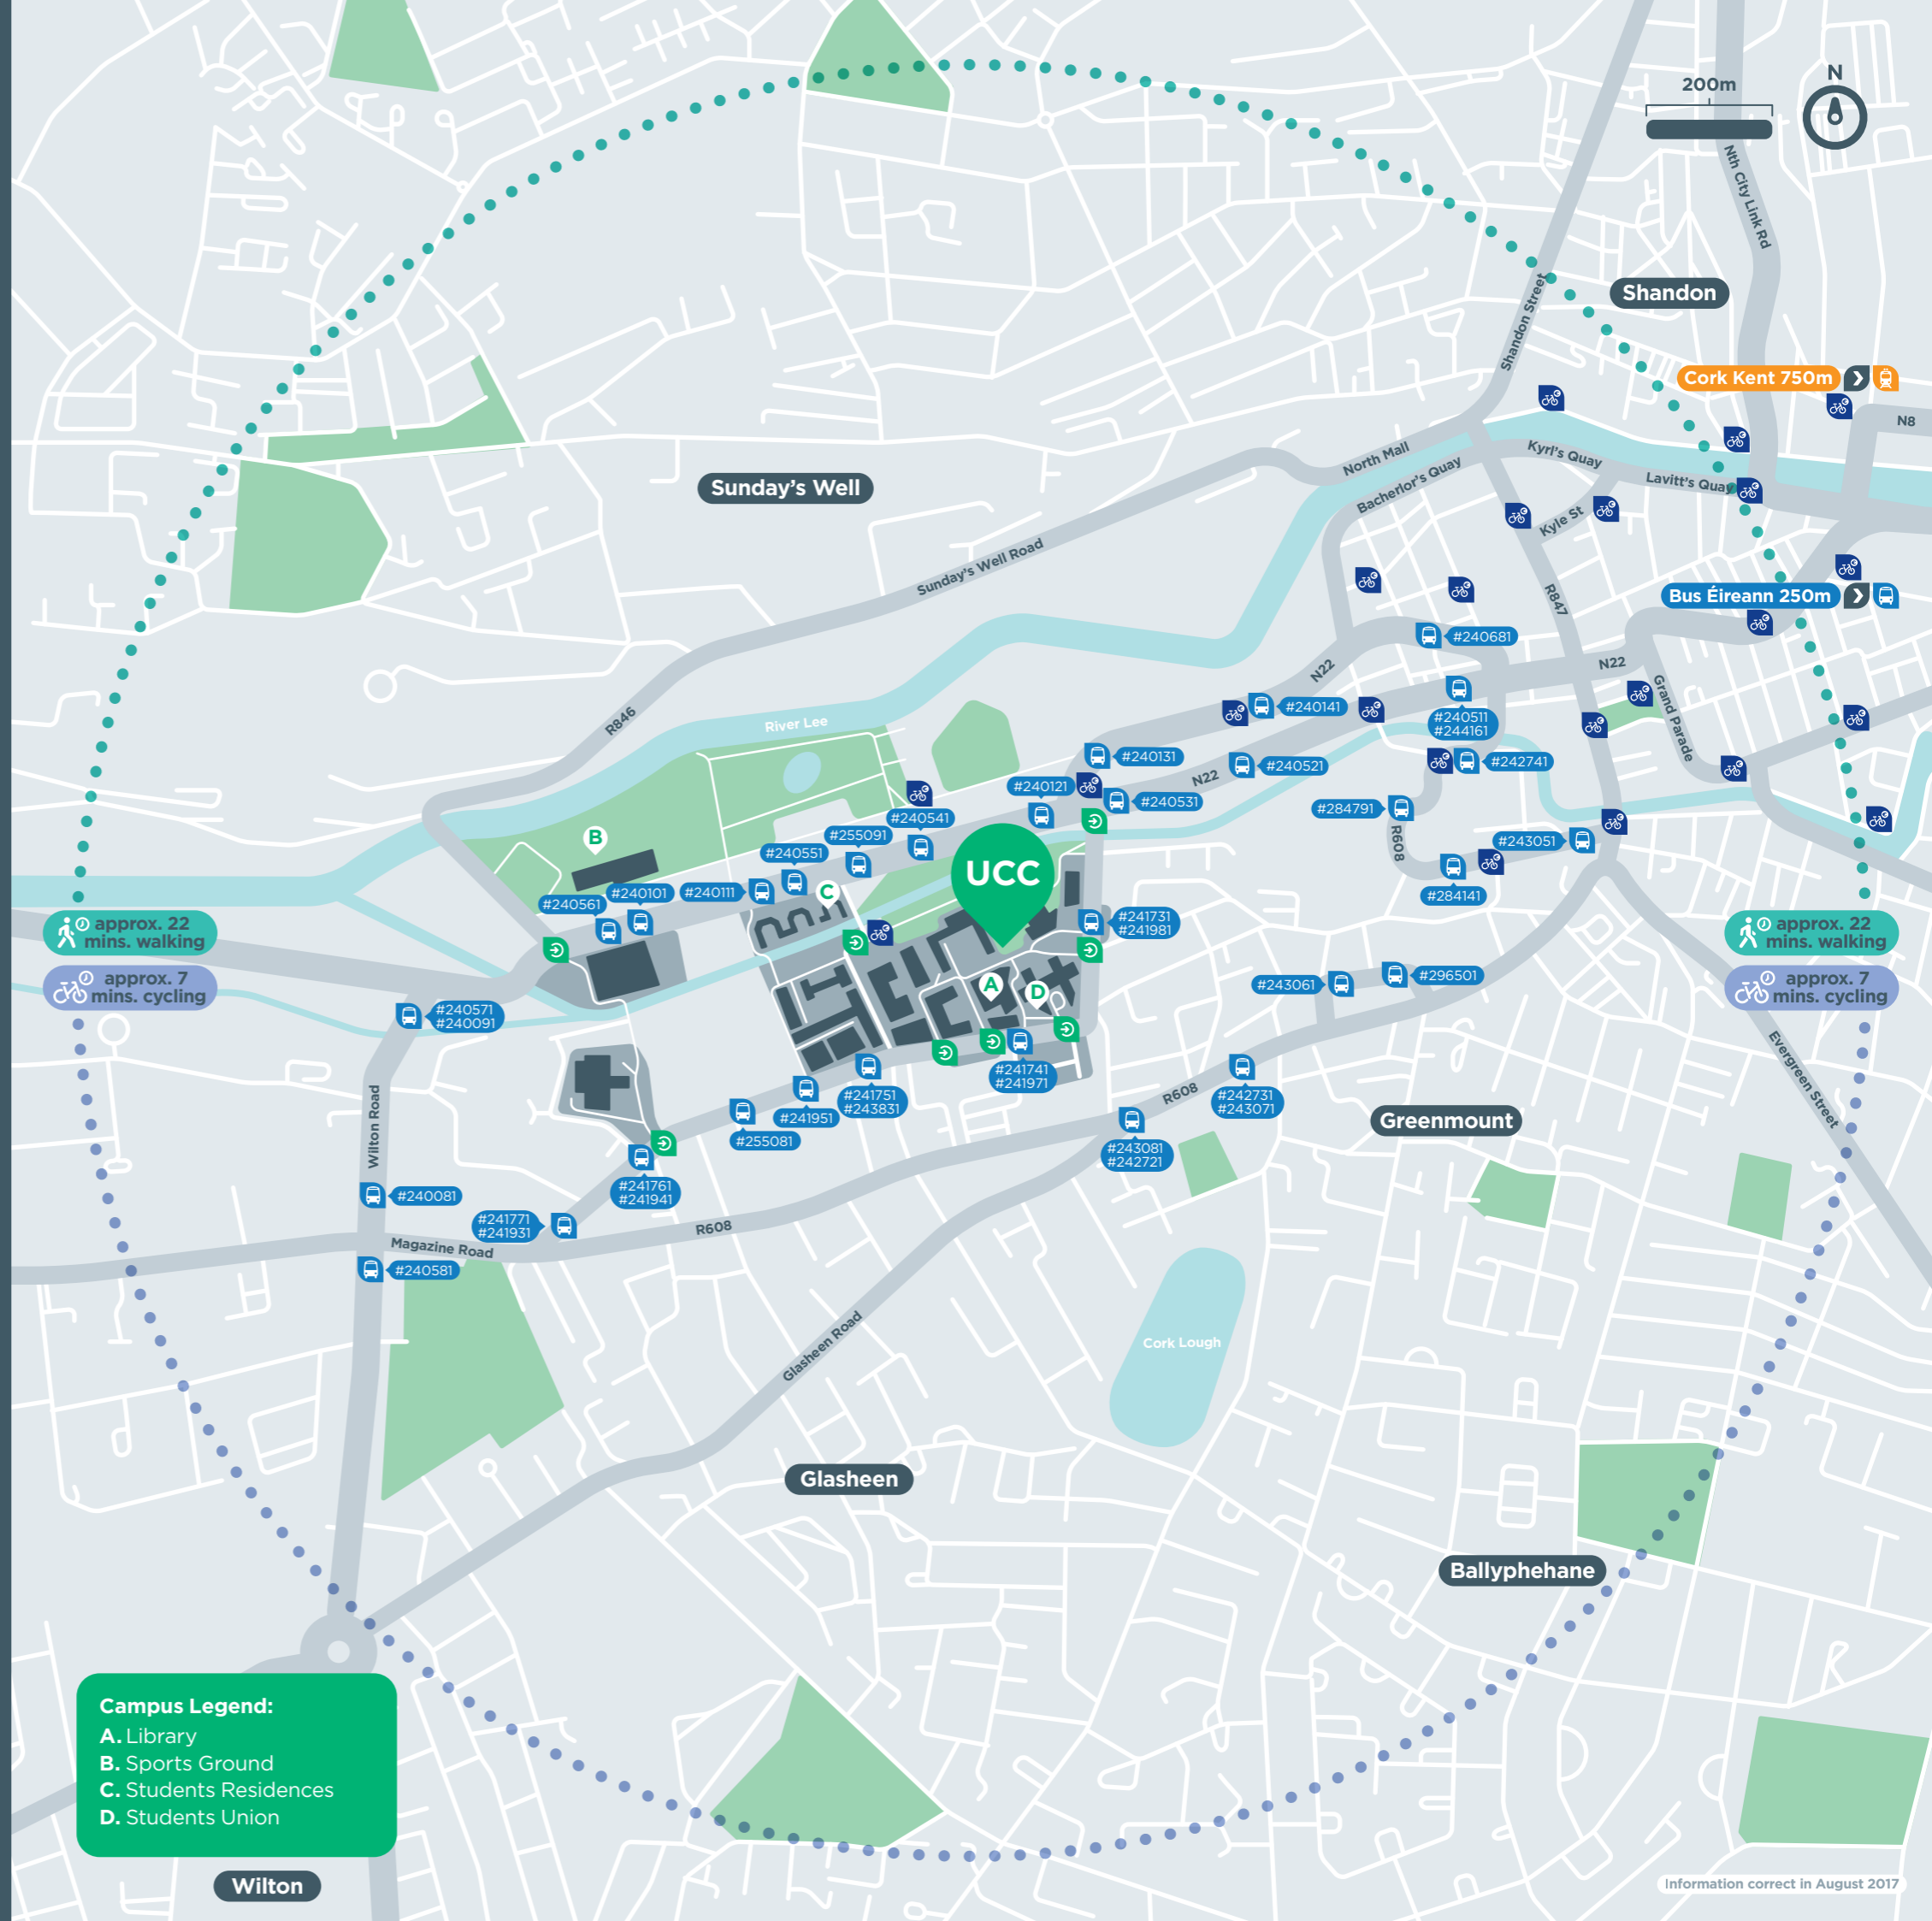

to search for information for your bus stop. You can find your bus stop number on the bus stop, or on this map for stops close to your campus.

For more transport information, visit TransportforIreland.ie

Journey Planner

Real Time Ireland

Cycle Planner

Driver Check

Leap Top-Up

Student Leap cards are available from your Students Union. You can top up online at www.leapcard.ie, at your nearest Payzone agent, or using the Leap Top Up app (for Android).

TRANSPORT FOR IRELAND

Campus Legend:
 A. Library
 B. Sports Ground
 C. Students Residences
 D. Students Union