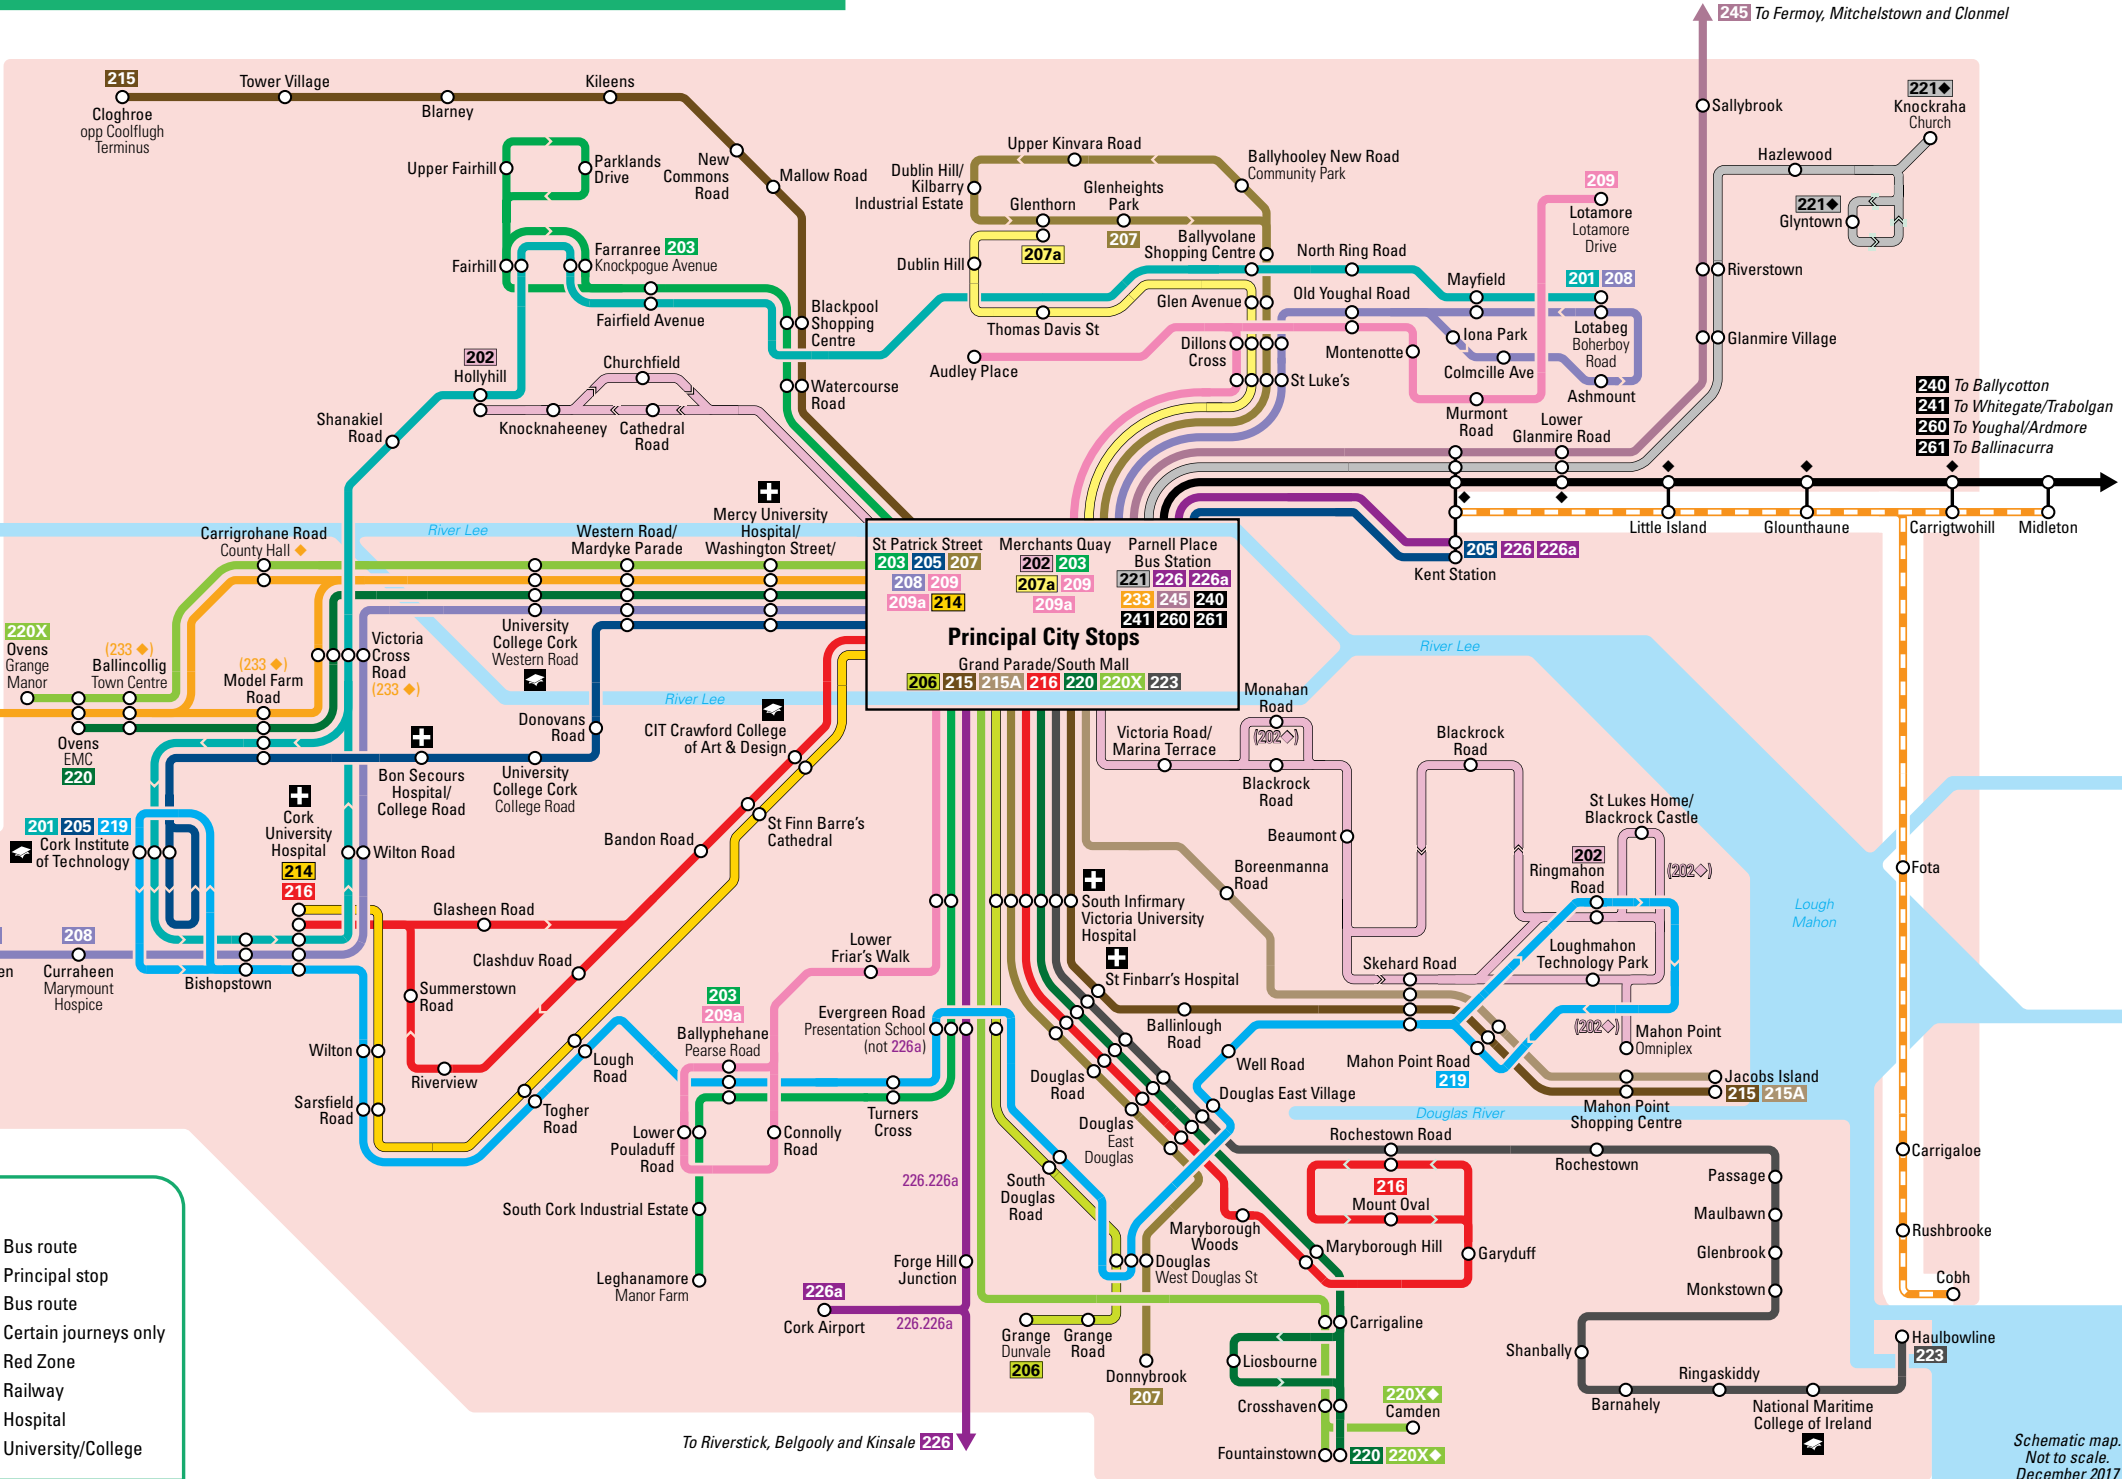

Cork City Bus and Train services

KEY

- Bus route
- Principal stop
- Bus route
- Certain journeys only
- Red Zone
- Railway
- Hospital
- University/College