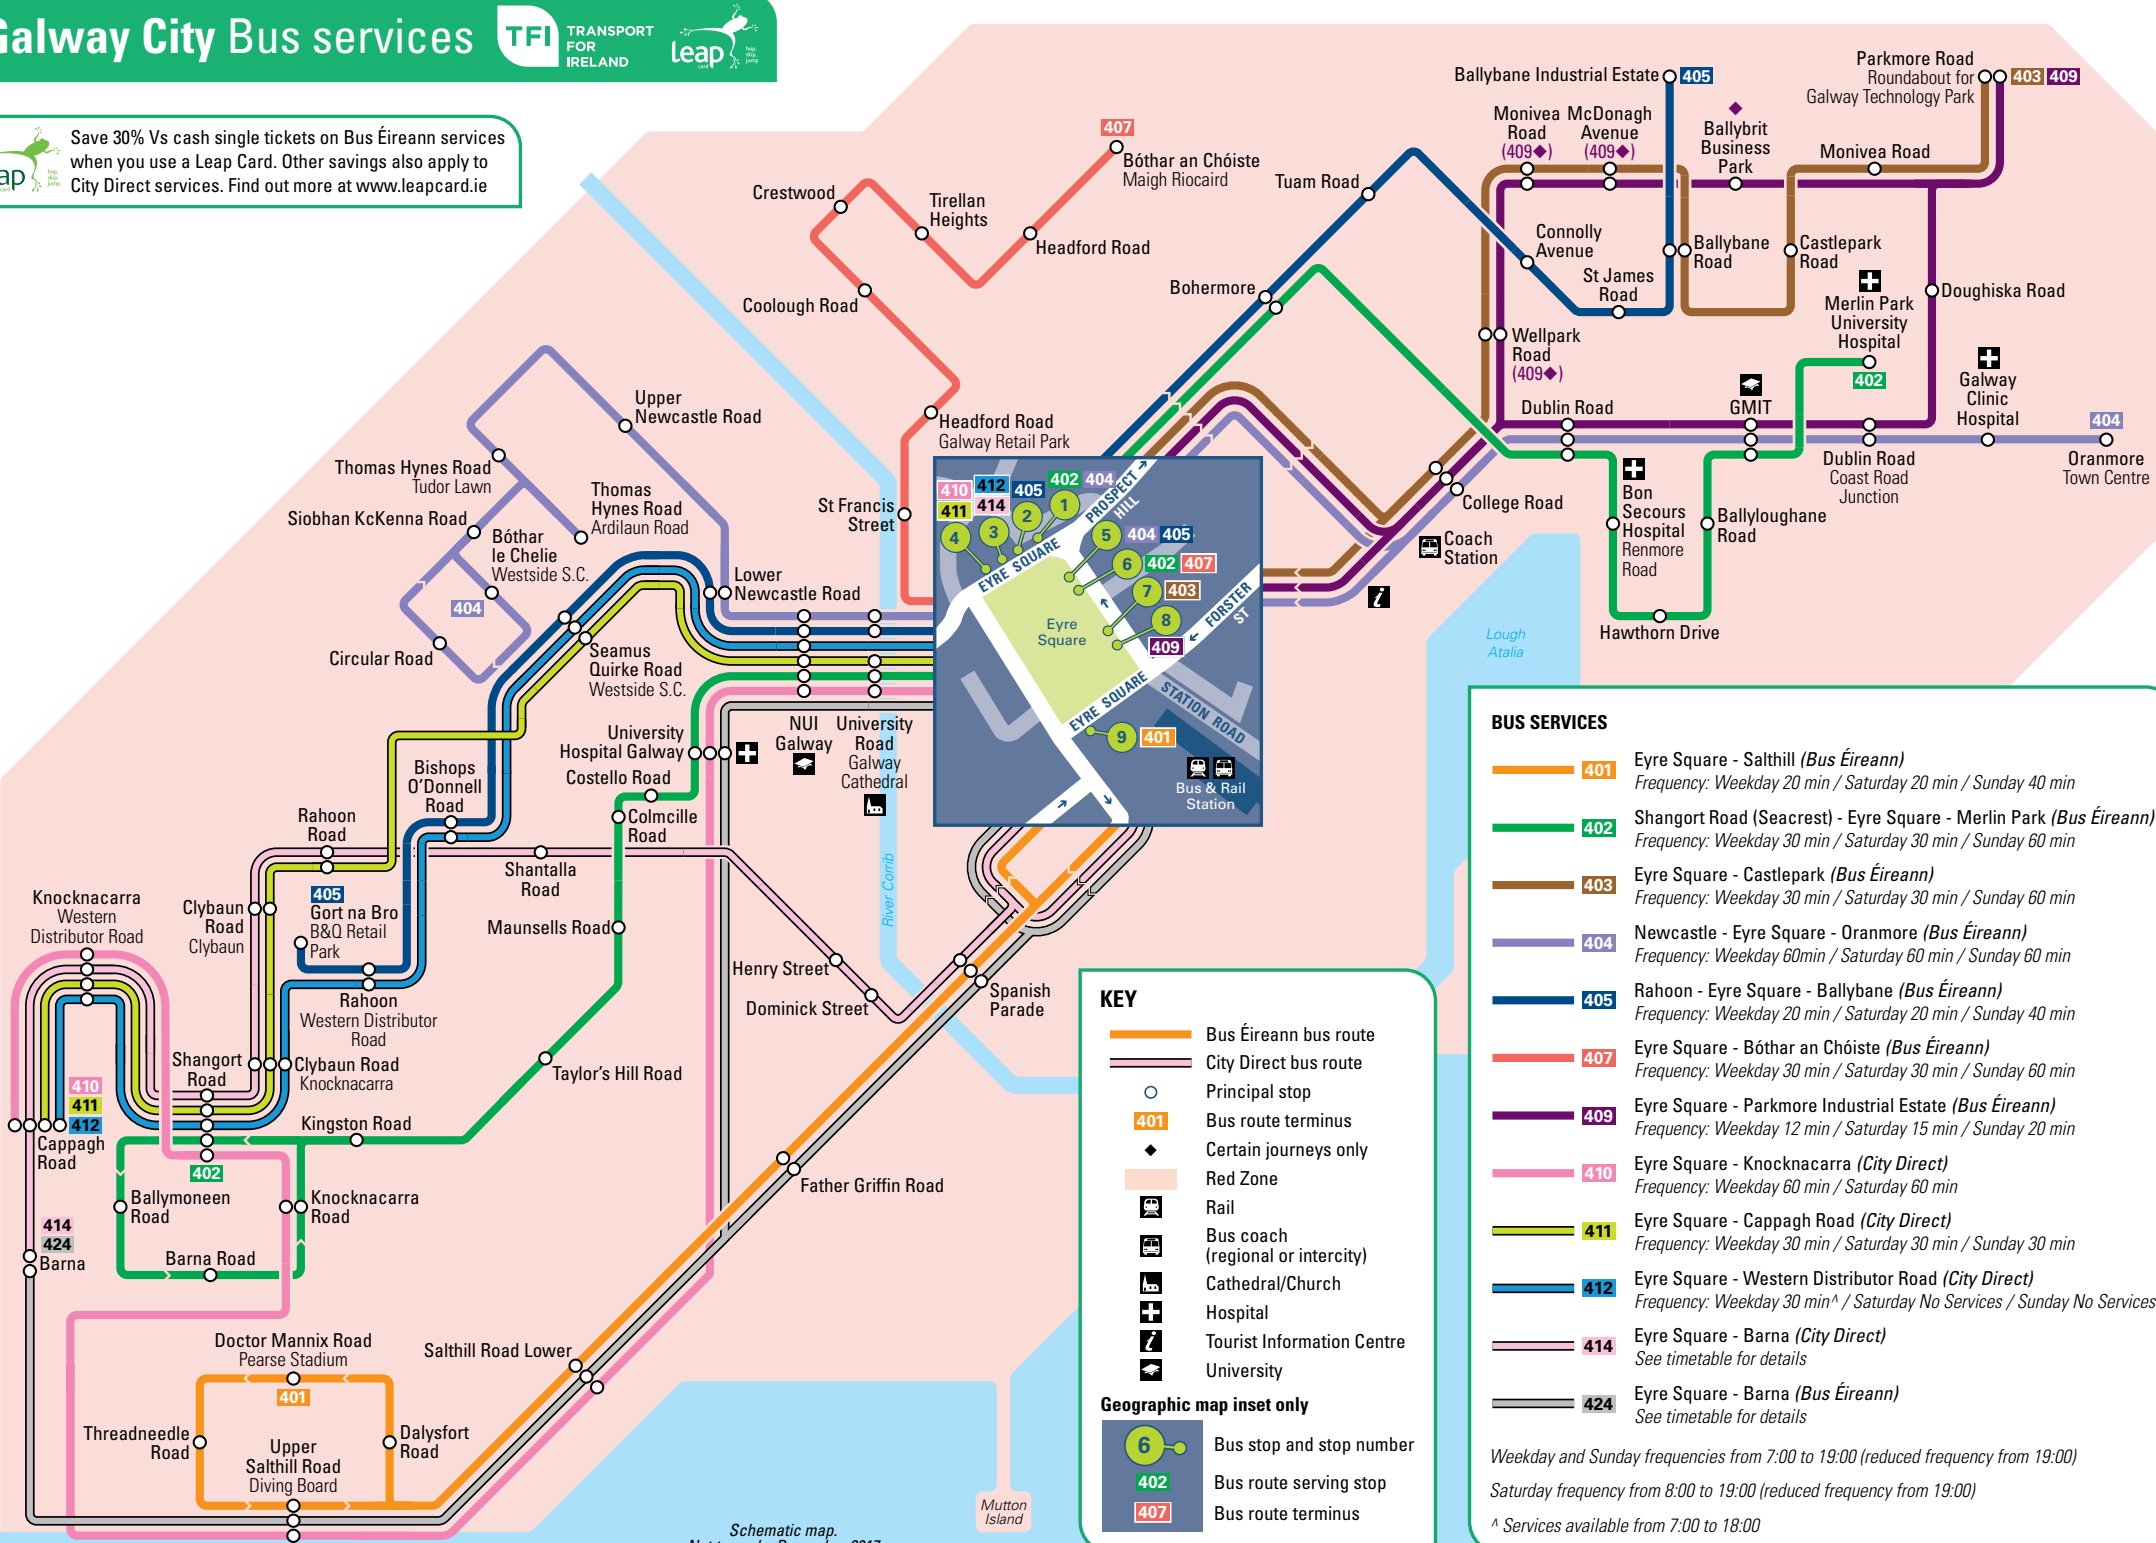

Galway City Bus services

Save 30% Vs cash single tickets on Bus Éireann services when you use a Leap Card. Other savings also apply to City Direct services. Find out more at www.leapcard.ie

BUS SERVICES

- **401** Eyre Square - Salthill (*Bus Éireann*)
  Frequency: Weekday 20 min / Saturday 20 min / Sunday 40 min
- **402** Shangort Road (Seacrest) - Eyre Square - Merlin Park (*Bus Éireann*)
  Frequency: Weekday 30 min / Saturday 30 min / Sunday 60 min
- **403** Eyre Square - Castlepark (*Bus Éireann*)
  Frequency: Weekday 30 min / Saturday 30 min / Sunday 60 min
- **404** Newcastle - Eyre Square - Oranmore (*Bus Éireann*)
  Frequency: Weekday 60min / Saturday 60 min / Sunday 60 min
- **405** Rahoon - Eyre Square - Ballybane (*Bus Éireann*)
  Frequency: Weekday 20 min / Saturday 20 min / Sunday 40 min
- **407** Eyre Square - Bóthar an Chóiste (*Bus Éireann*)
  Frequency: Weekday 30 min / Saturday 30 min / Sunday 60 min
- **409** Eyre Square - Parkmore Industrial Estate (*Bus Éireann*)
  Frequency: Weekday 12 min / Saturday 15 min / Sunday 20 min
- **410** Eyre Square - Knocknacarra (*City Direct*)
  Frequency: Weekday 60 min / Saturday 60 min
- **411** Eyre Square - Cappagh Road (*City Direct*)
  Frequency: Weekday 30 min / Saturday 30 min / Sunday 30 min
- **412** Eyre Square - Western Distributor Road (*City Direct*)
  Frequency: Weekday 30 min^a / Saturday No Services / Sunday No Services
- **414** Eyre Square - Barna (*City Direct*)
  See timetable for details
- **424** Eyre Square - Barna (*Bus Éireann*)
  See timetable for details

KEY

- Bus Éireann bus route
- City Direct bus route
- Principal stop
- 401 Bus route terminus
- 409 Certain journeys only
- Red Zone
- Rail
- Bus coach (regional or intercity)
- Cathedral/Church
- Hospital
- Tourist Information Centre
- University

Geographic map inset only

- 6 Bus stop and stop number
- 402 Bus route serving stop
- 407 Bus route terminus

Weekday and Sunday frequencies from 7:00 to 19:00 (reduced frequency from 19:00)
Saturday frequency from 8:00 to 19:00 (reduced frequency from 19:00)
^a Services available from 7:00 to 18:00