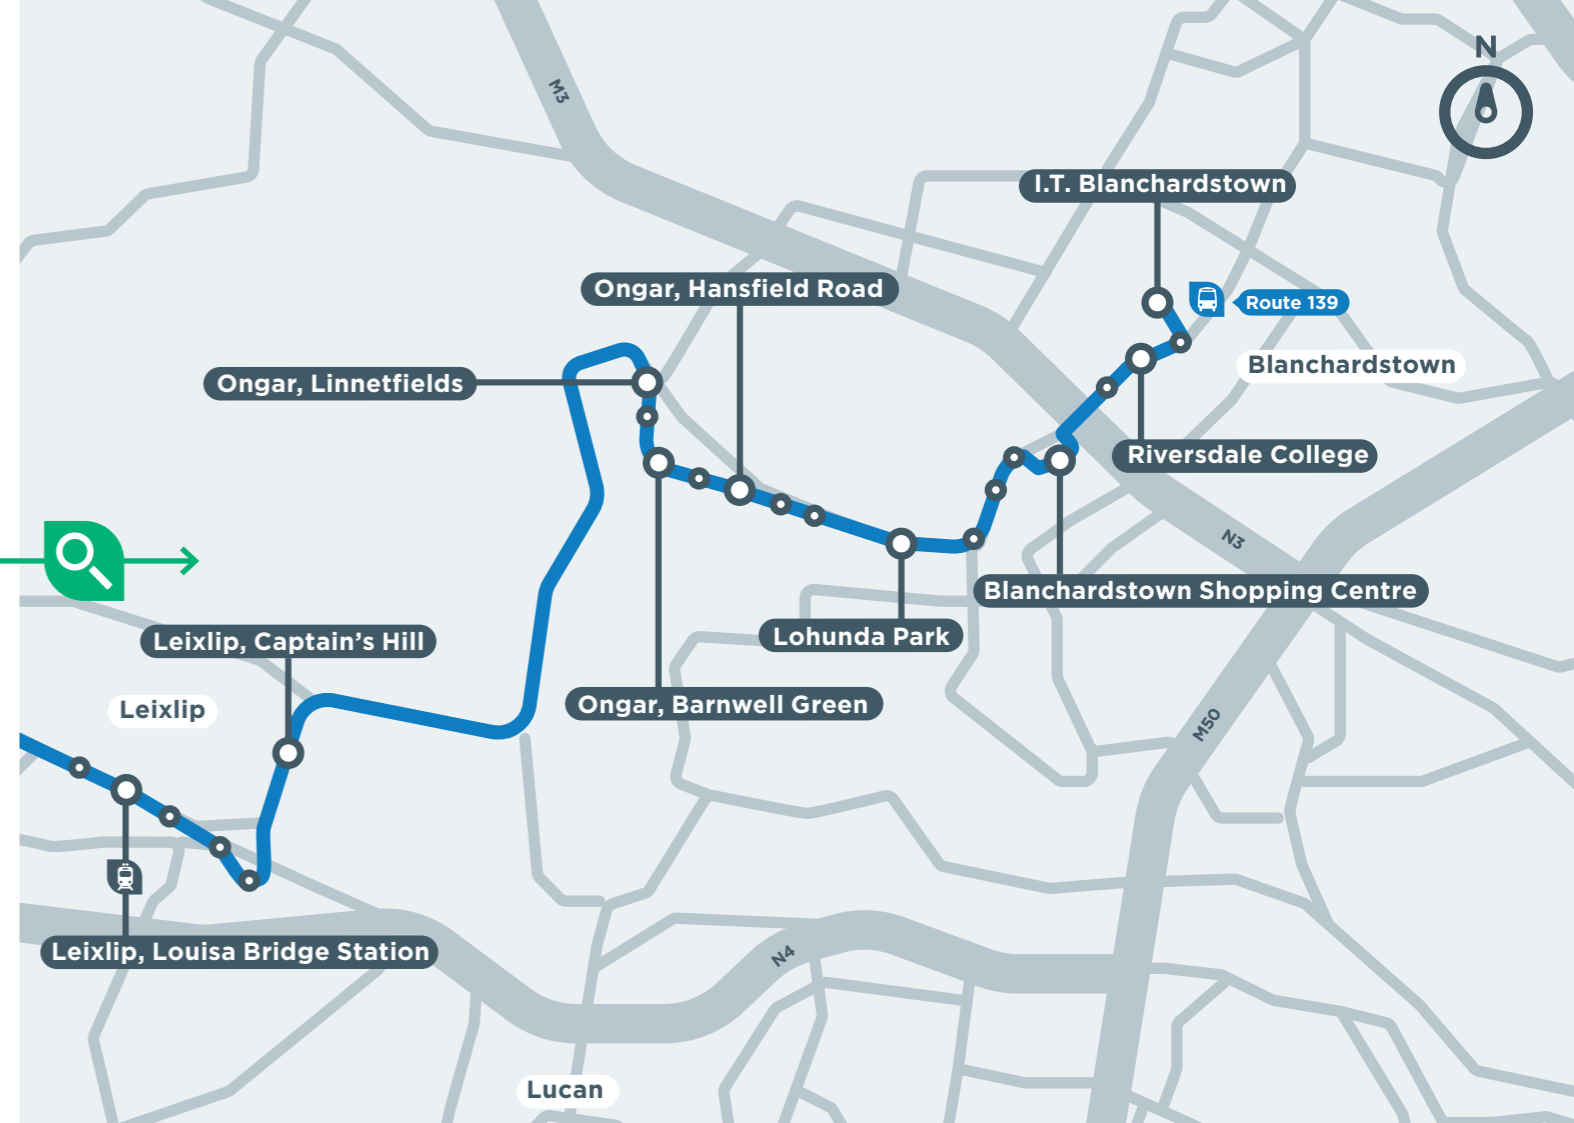

# NAAS - BLANCHARDSTOWN BUS SERVICE

 **National Journey Planner App**  
Download the free National Journey Planner app for your route options.

 **For all up to date travel information:**  
[transportforireland.ie](http://transportforireland.ie)

## NAAS - BLANCHARDSTOWN BUS SERVICE

  **Route 139**  
Bus Information  
Effective from 12th March 2018

 Visit [transportforireland.ie](http://transportforireland.ie) for all up to date travel information and to use our free Journey Planner and see Real Time Information.

\*\* = Set Down Only; PH = Public Holiday; LSP = Laethanta Saoire Phoiblí