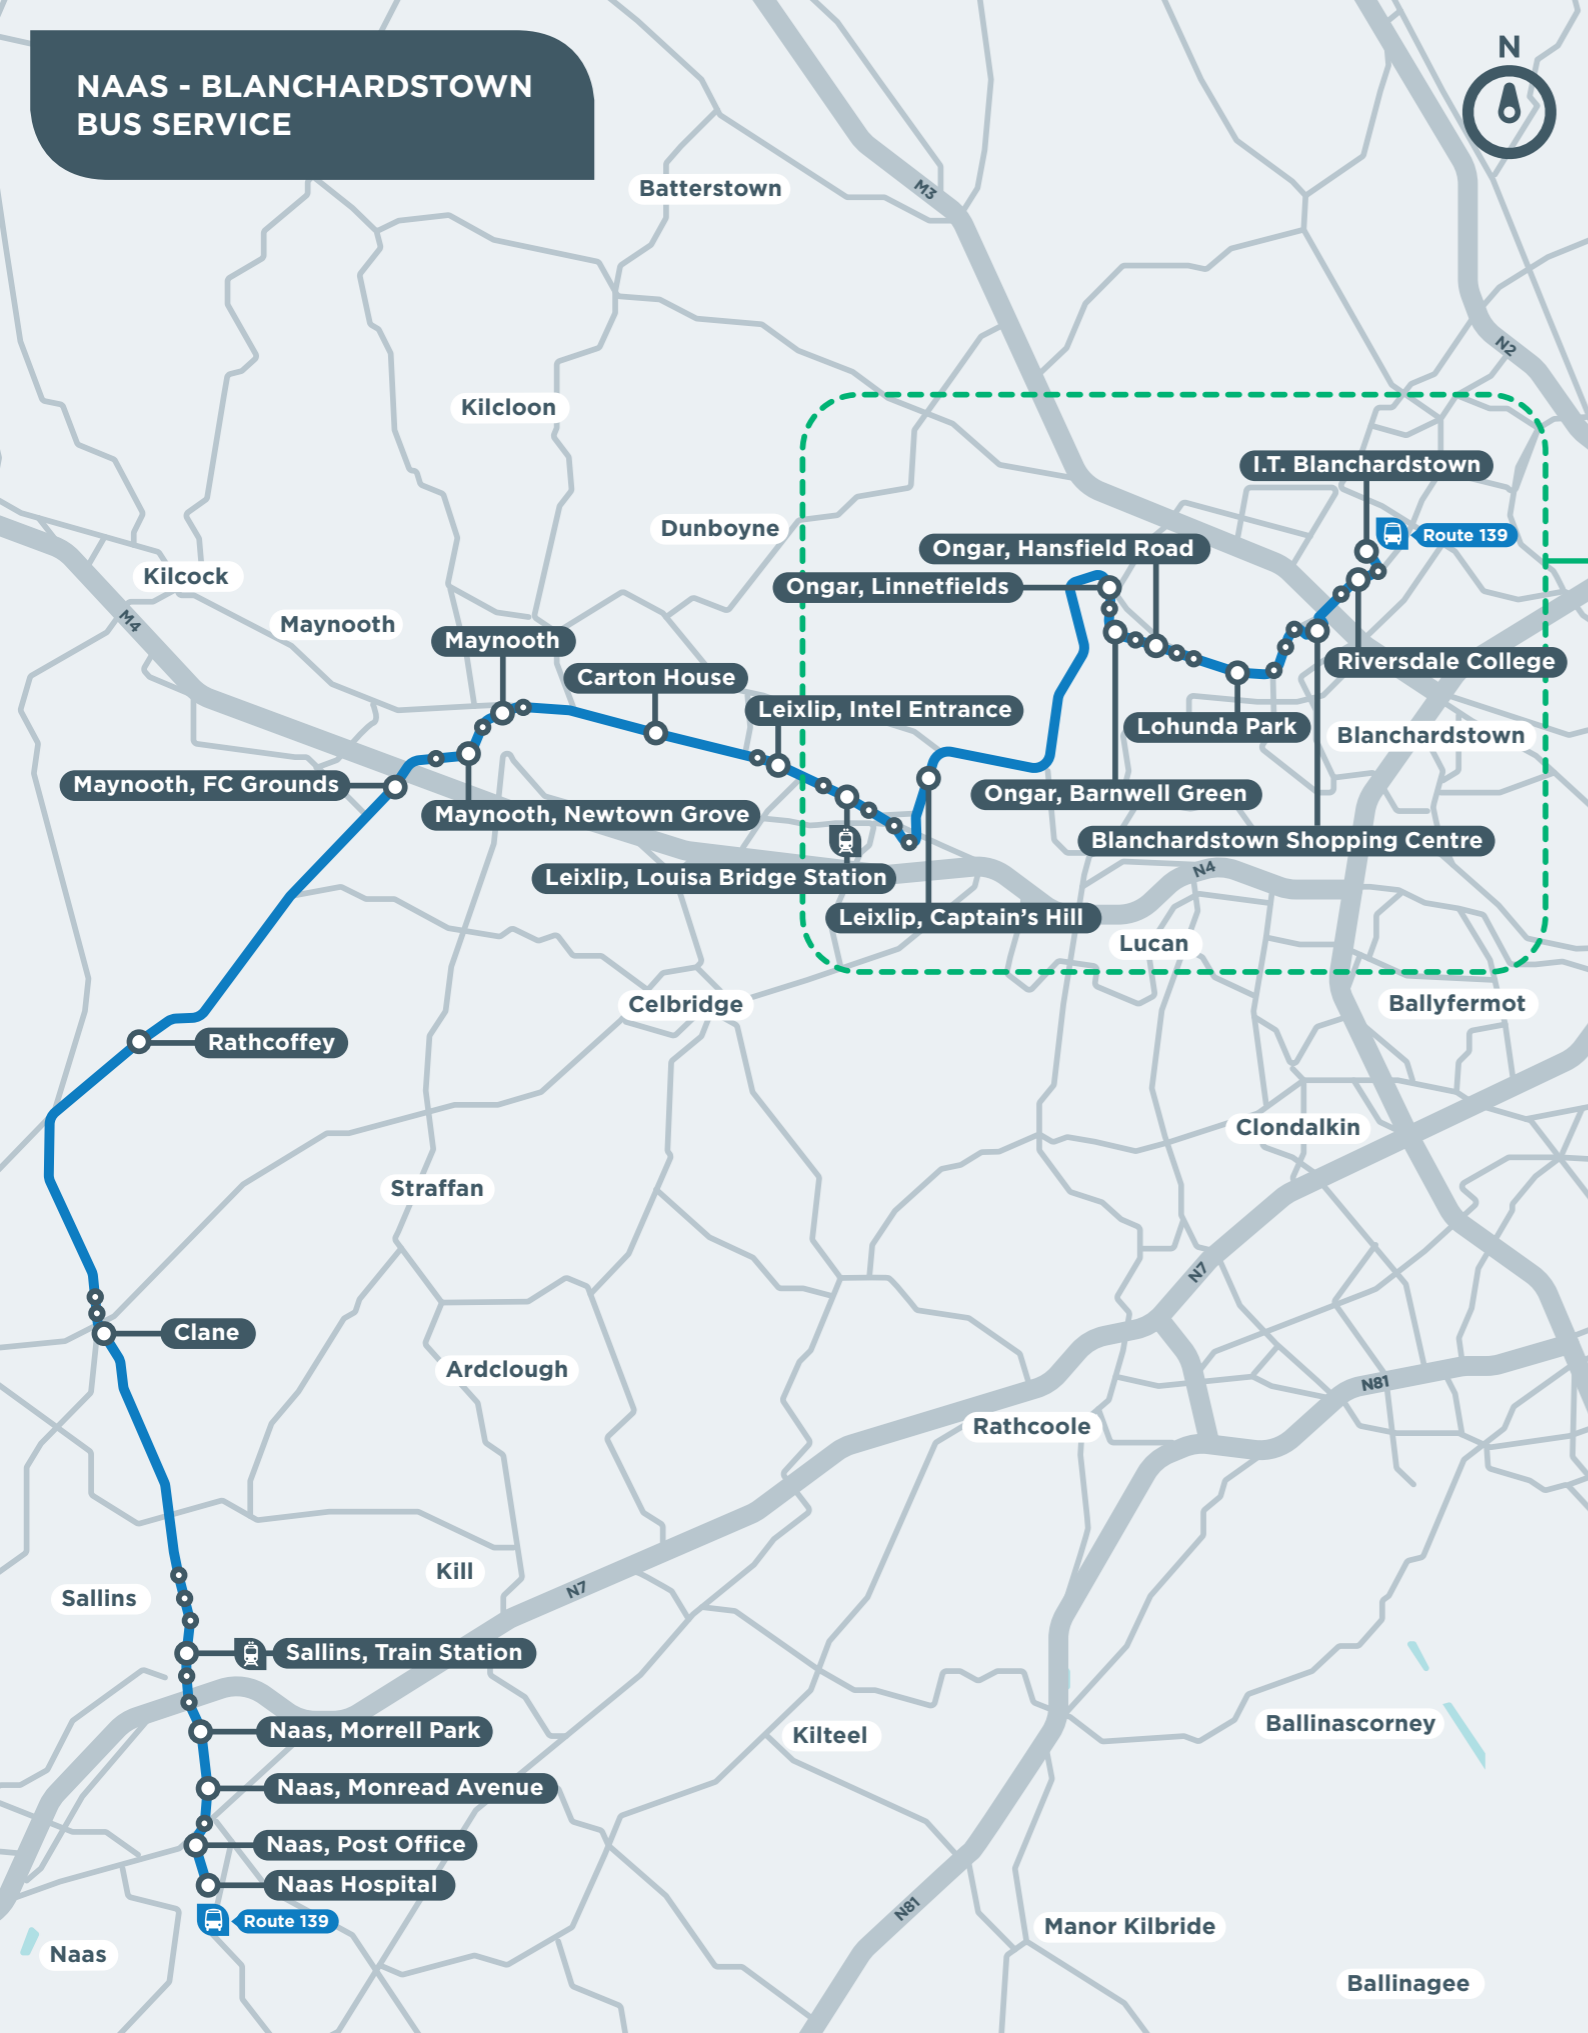

NAAS - BLANCHARDSTOWN BUS SERVICE

National Journey Planner App
Download the free National Journey Planner app for your route options.

For all up to date travel information:
transportforireland.ie