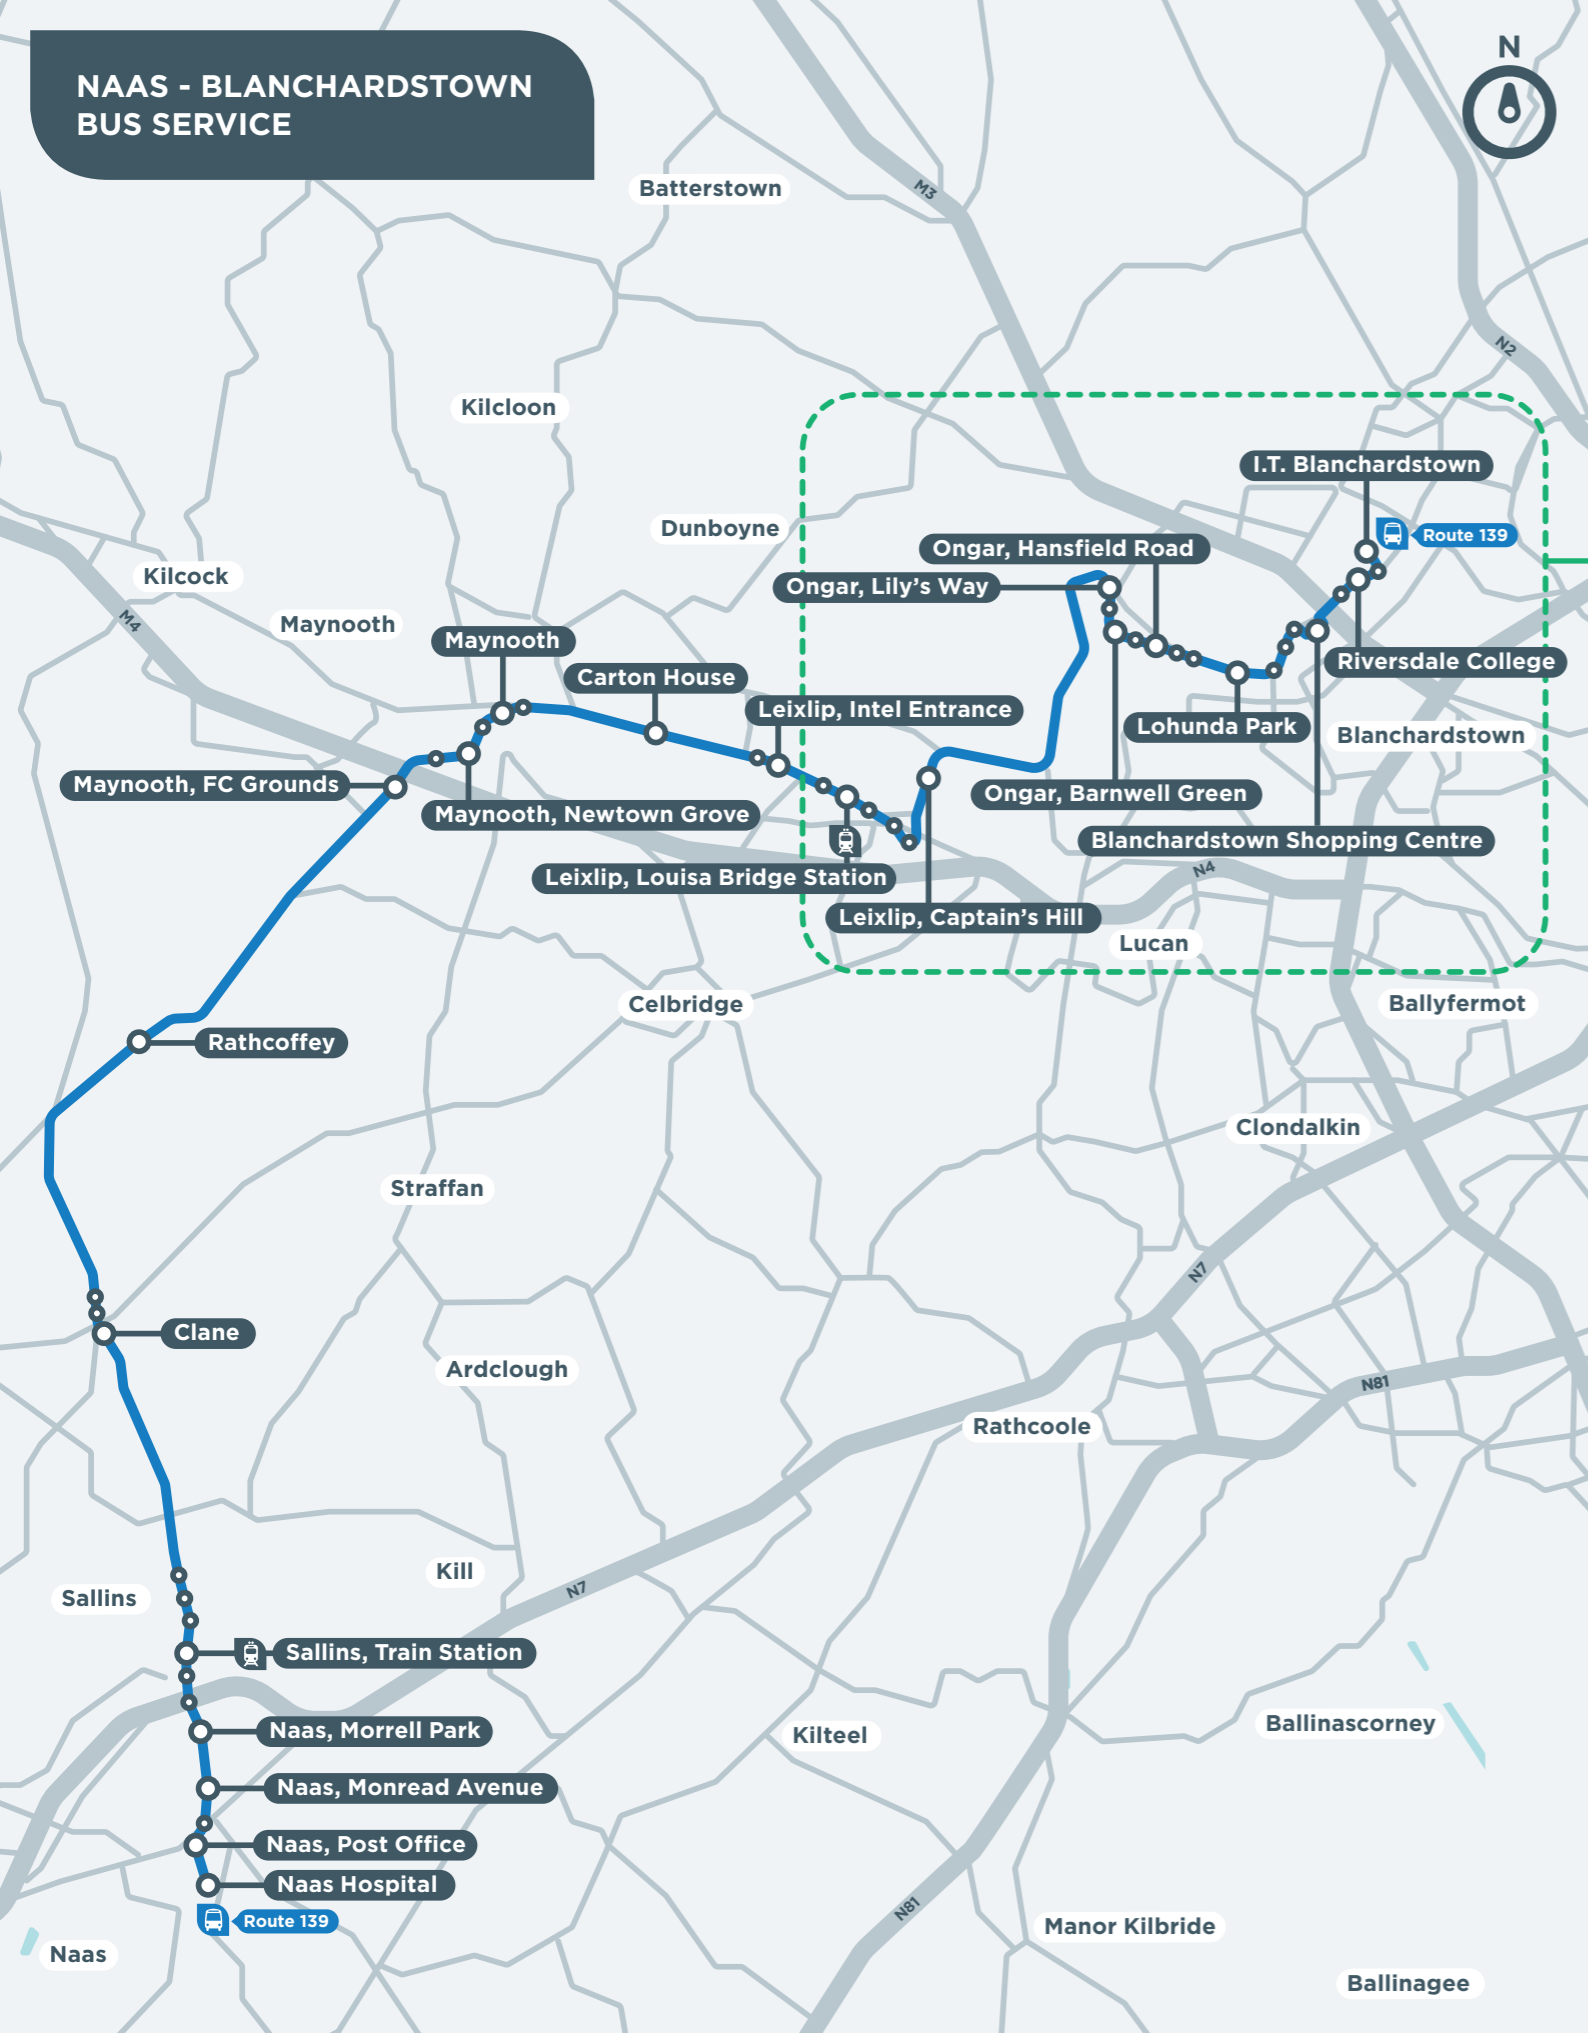

NAAS - BLANCHARDSTOWN BUS SERVICE

 **National Journey Planner App**
Download the free National Journey Planner app for your route options.

 **For all up to date travel information:**
transportforireland.ie

 **Fare Information**
See above for detailed fare information
Note: Fares are correct at time of going to print, March 2018.

NAAS - BLANCHARDSTOWN BUS SERVICE

  **Route 139**
Bus Information
Effective from 12th March 2018

 Visit transportforireland.ie for all up to date travel information and to use our free Journey Planner and see Real Time Information.