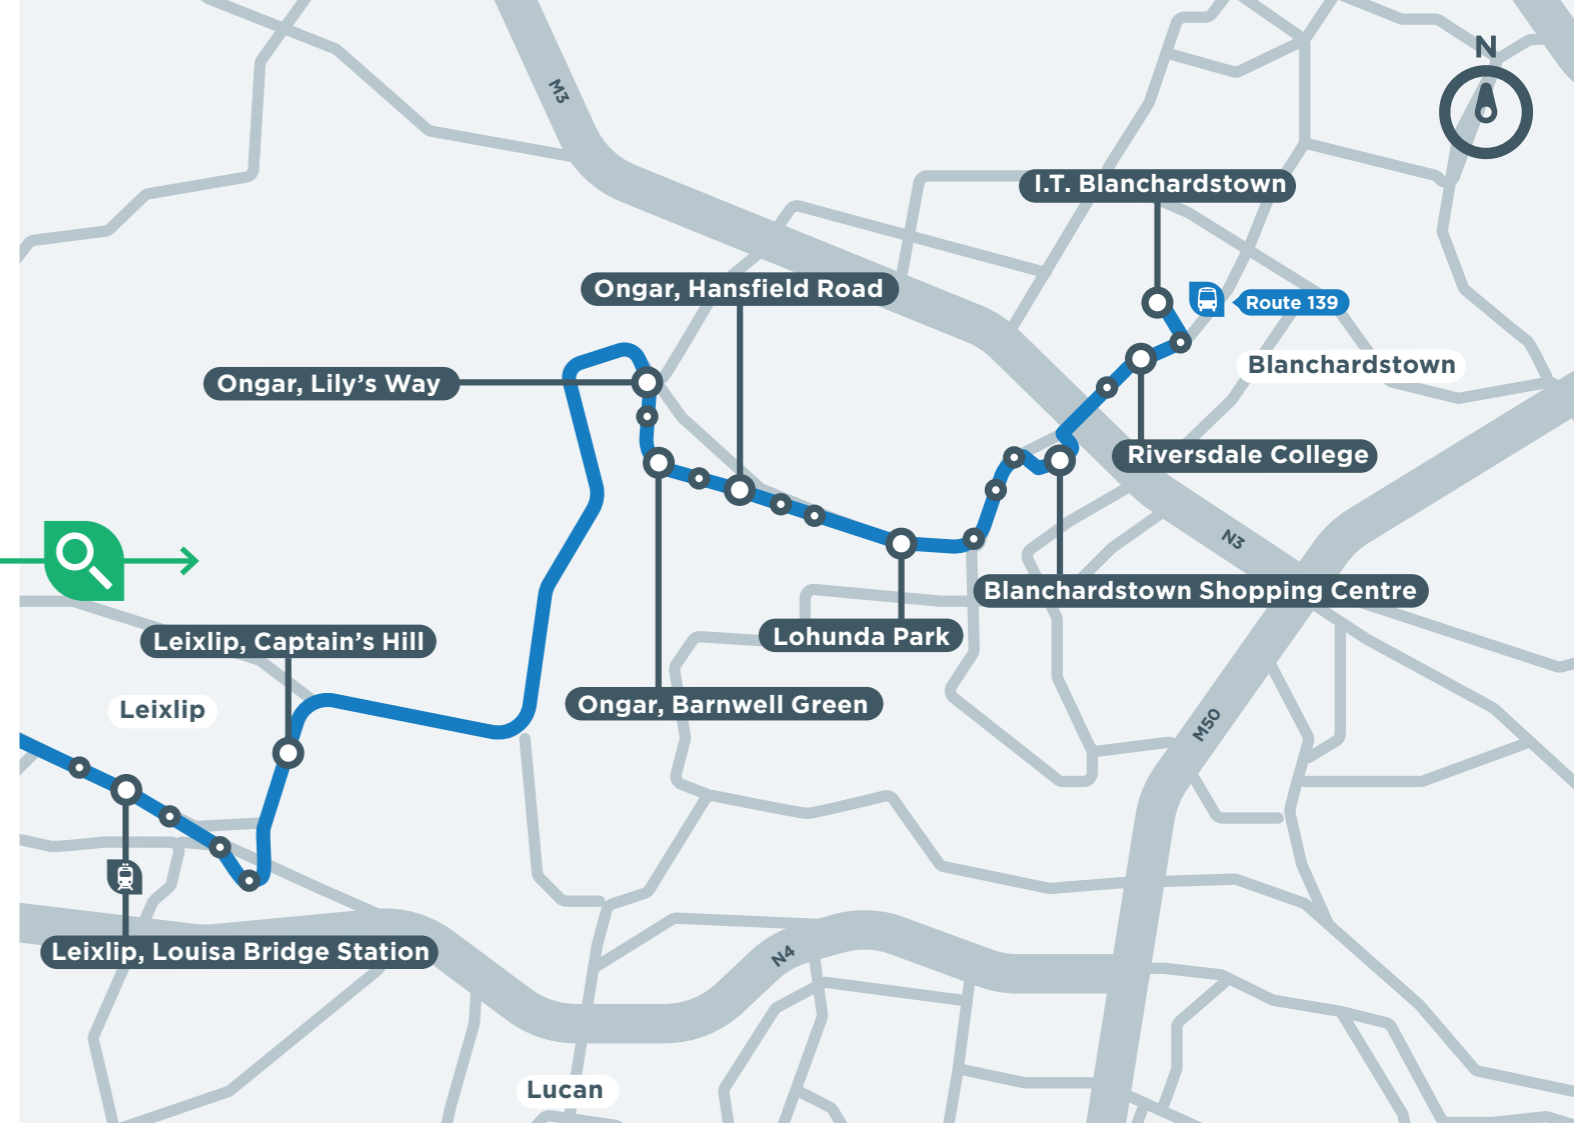

NAAS - BLANCHARDSTOWN BUS SERVICE

 **National Journey Planner App**
Download the free National Journey Planner app for your route options.

 **For all up to date travel information:**
transportforireland.ie

 **Fare Information**
See above for detailed fare information
Note: Fares are correct at time of going to print, March 2018.

NAAS - BLANCHARDSTOWN BUS SERVICE

  **Route 139**
Bus Information
Effective from 12th March 2018

 Visit transportforireland.ie for all up to date travel information and to use our free Journey Planner and see Real Time Information.