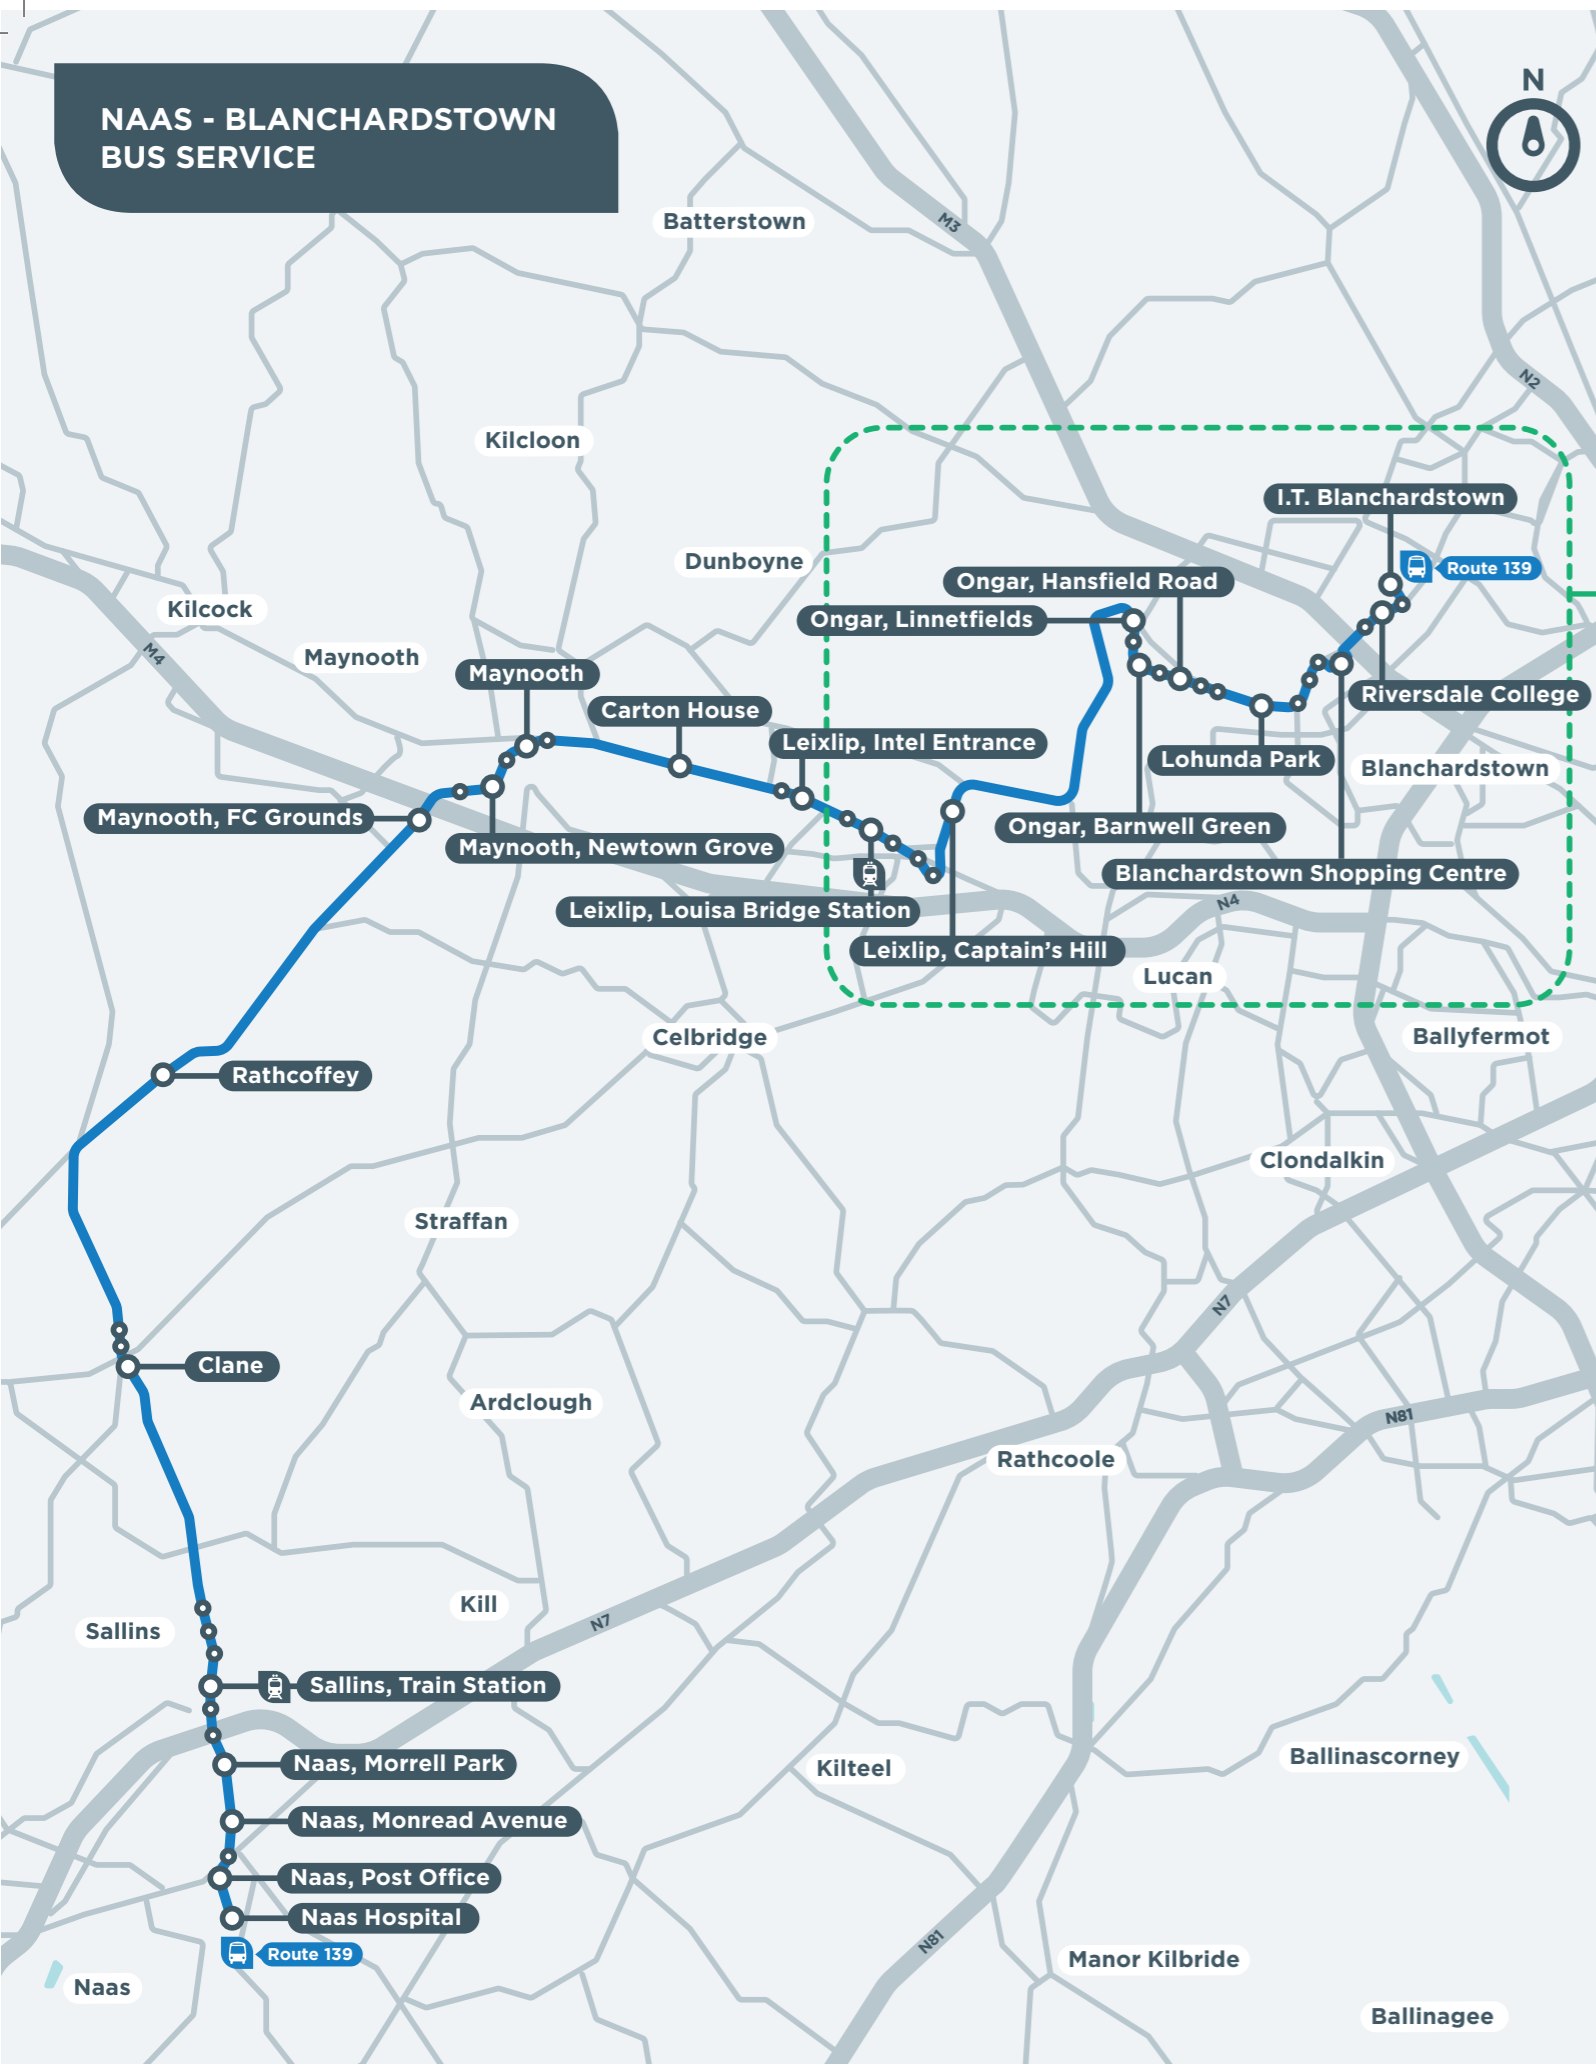

# NAAS - BLANCHARDSTOWN BUS SERVICE

 **National Journey Planner App**  
Download the free National Journey Planner app for your route options.

 **For all up to date travel information:**  
[transportforireland.ie](https://transportforireland.ie)

 **Fare Information**  
See above for detailed fare information  
**Note:** Fares are correct at time of going to print, June 2018.  
Public Services Card Free Travel Accepted on this Route.

## NAAS - BLANCHARDSTOWN BUS SERVICE

  **Route 139**  
Bus Information  
Effective from 25th June 2018

 Visit [transportforireland.ie](https://transportforireland.ie) for all up to date travel information and to use our free Journey Planner and see Real Time Information.