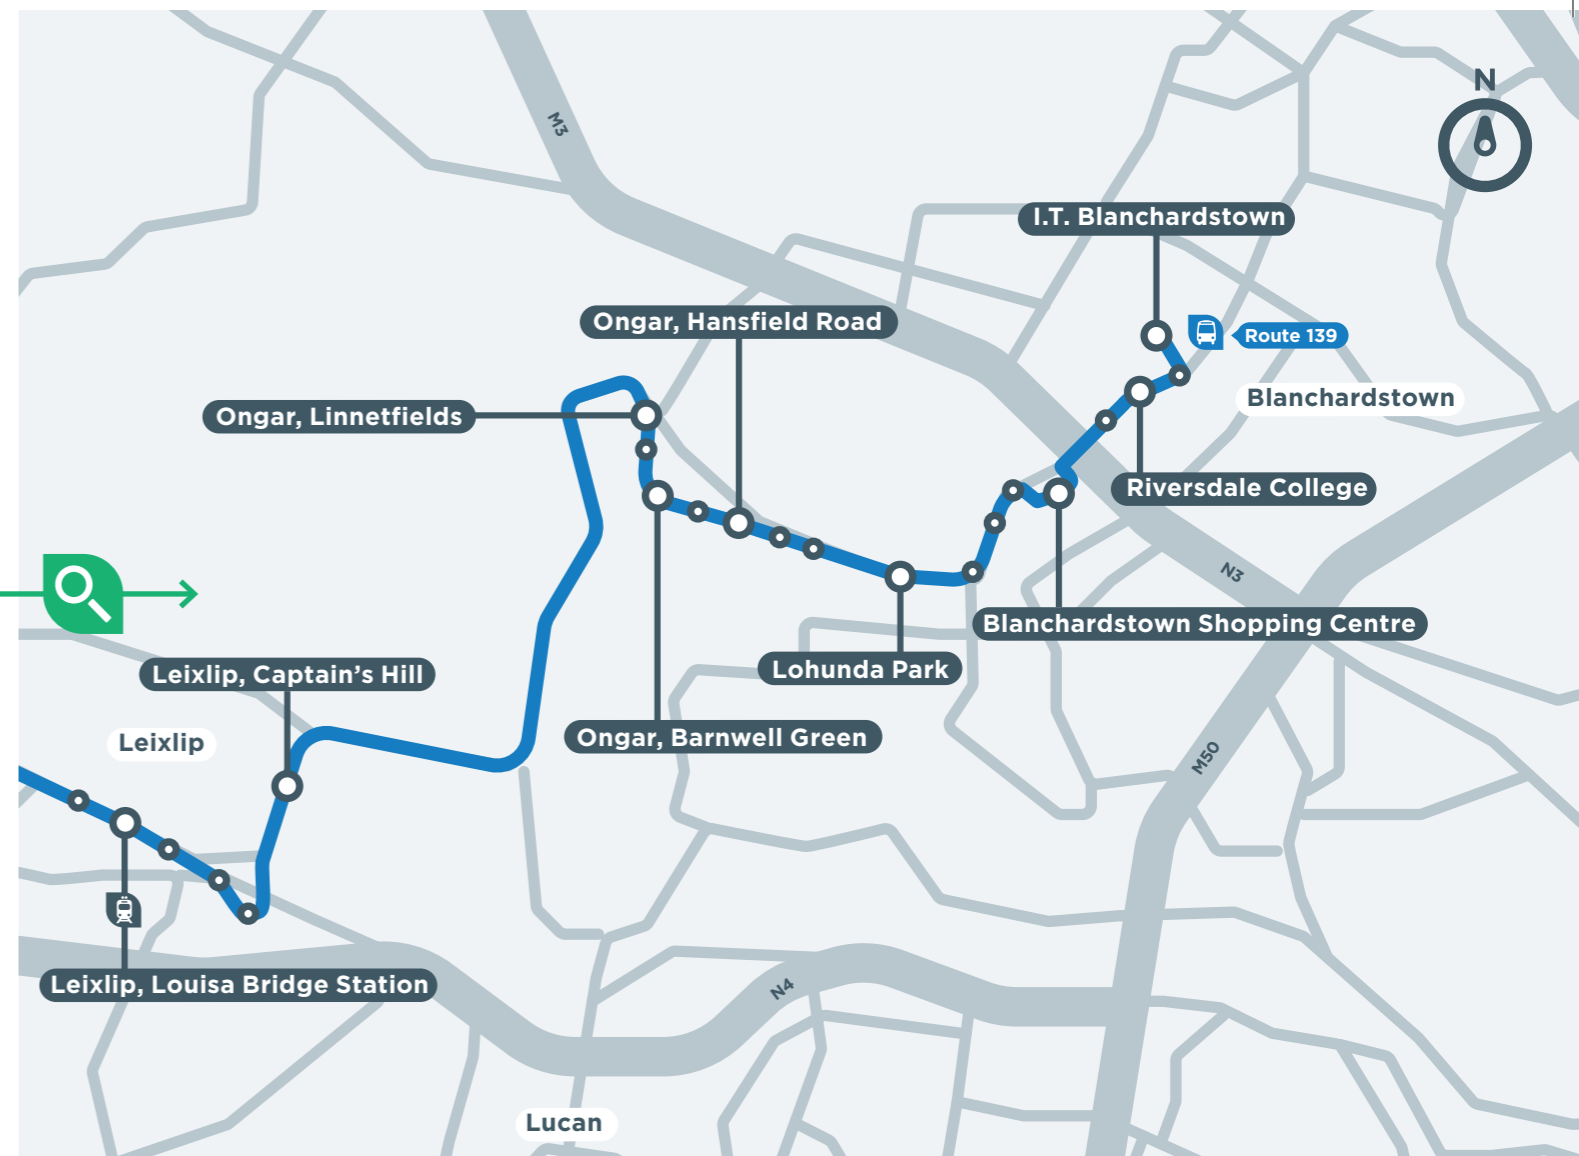

# NAAS - BLANCHARDSTOWN BUS SERVICE

 **National Journey Planner App**  
Download the free National Journey Planner app for your route options.

 **For all up to date travel information:**  
[transportforireland.ie](https://transportforireland.ie)

 **Fare Information**  
See above for detailed fare information  
**Note:** Fares are correct at time of going to print, June 2018.  
Public Services Card Free Travel Accepted on this Route.

## NAAS - BLANCHARDSTOWN BUS SERVICE

  **Route 139**  
Bus Information  
Effective from 25th June 2018

 Visit [transportforireland.ie](https://transportforireland.ie) for all up to date travel information and to use our free Journey Planner and see Real Time Information.