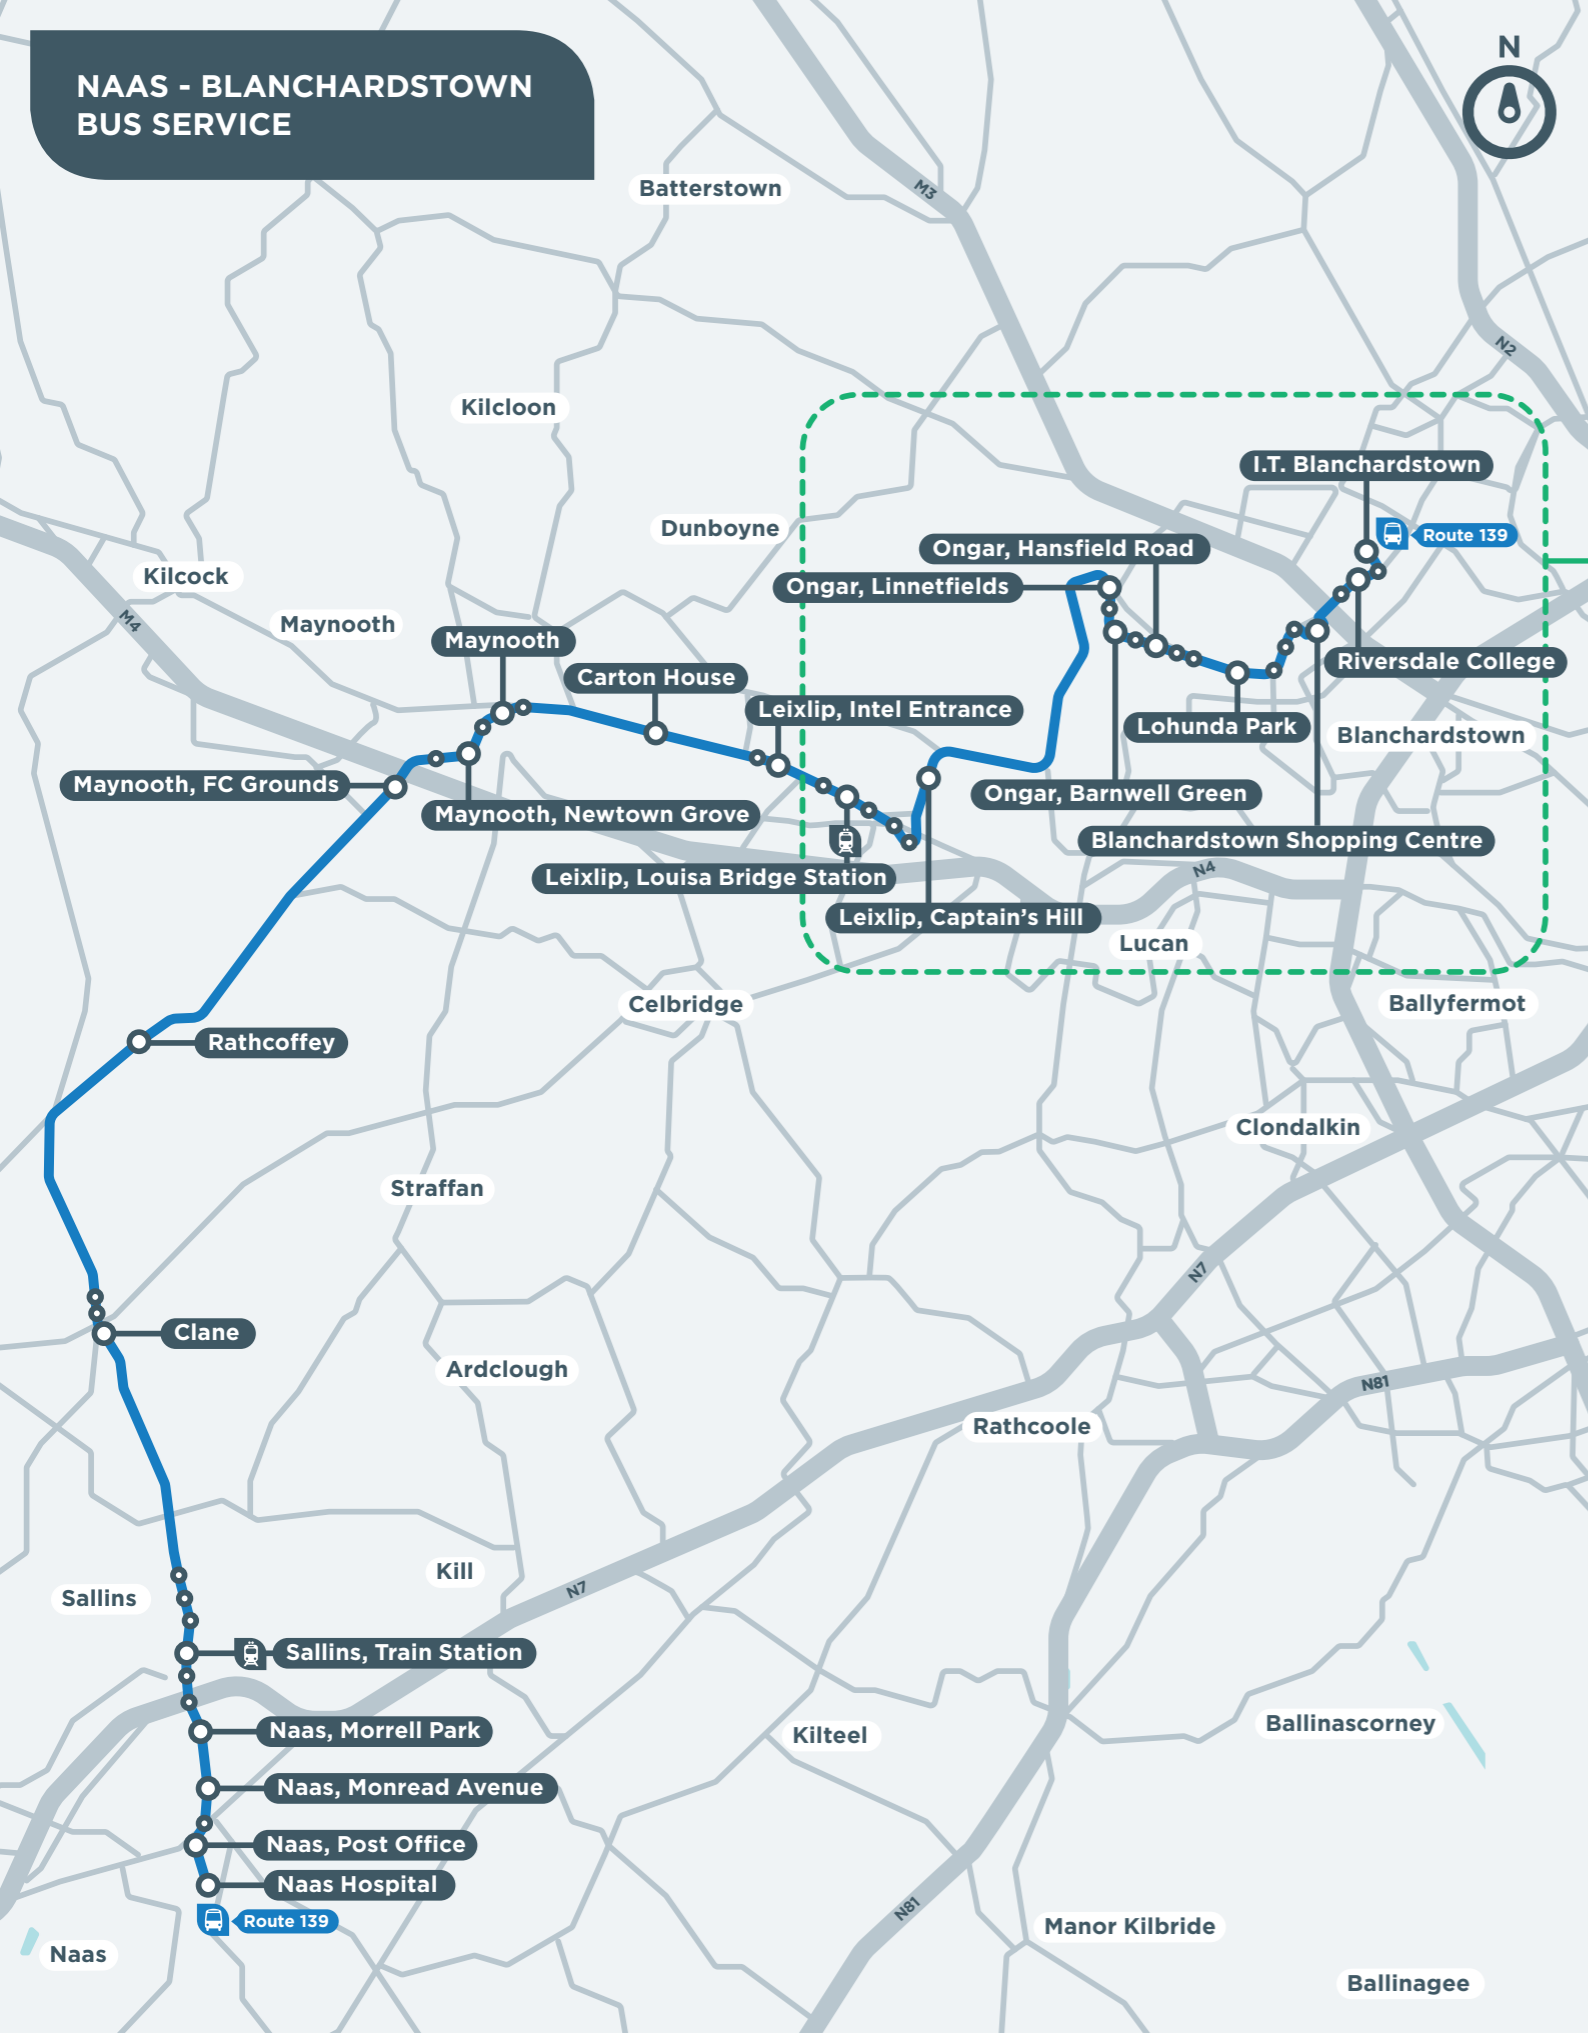

NAAS - BLANCHARDSTOWN BUS SERVICE

National Journey Planner App
Download the free National Journey Planner app for your route options.

For all up to date travel information:
transportforireland.ie

Fare Information
See above for detailed fare information
Note: Fares are correct at time of going to print, January 2019.
Public Services Card Free Travel Accepted on this Route.