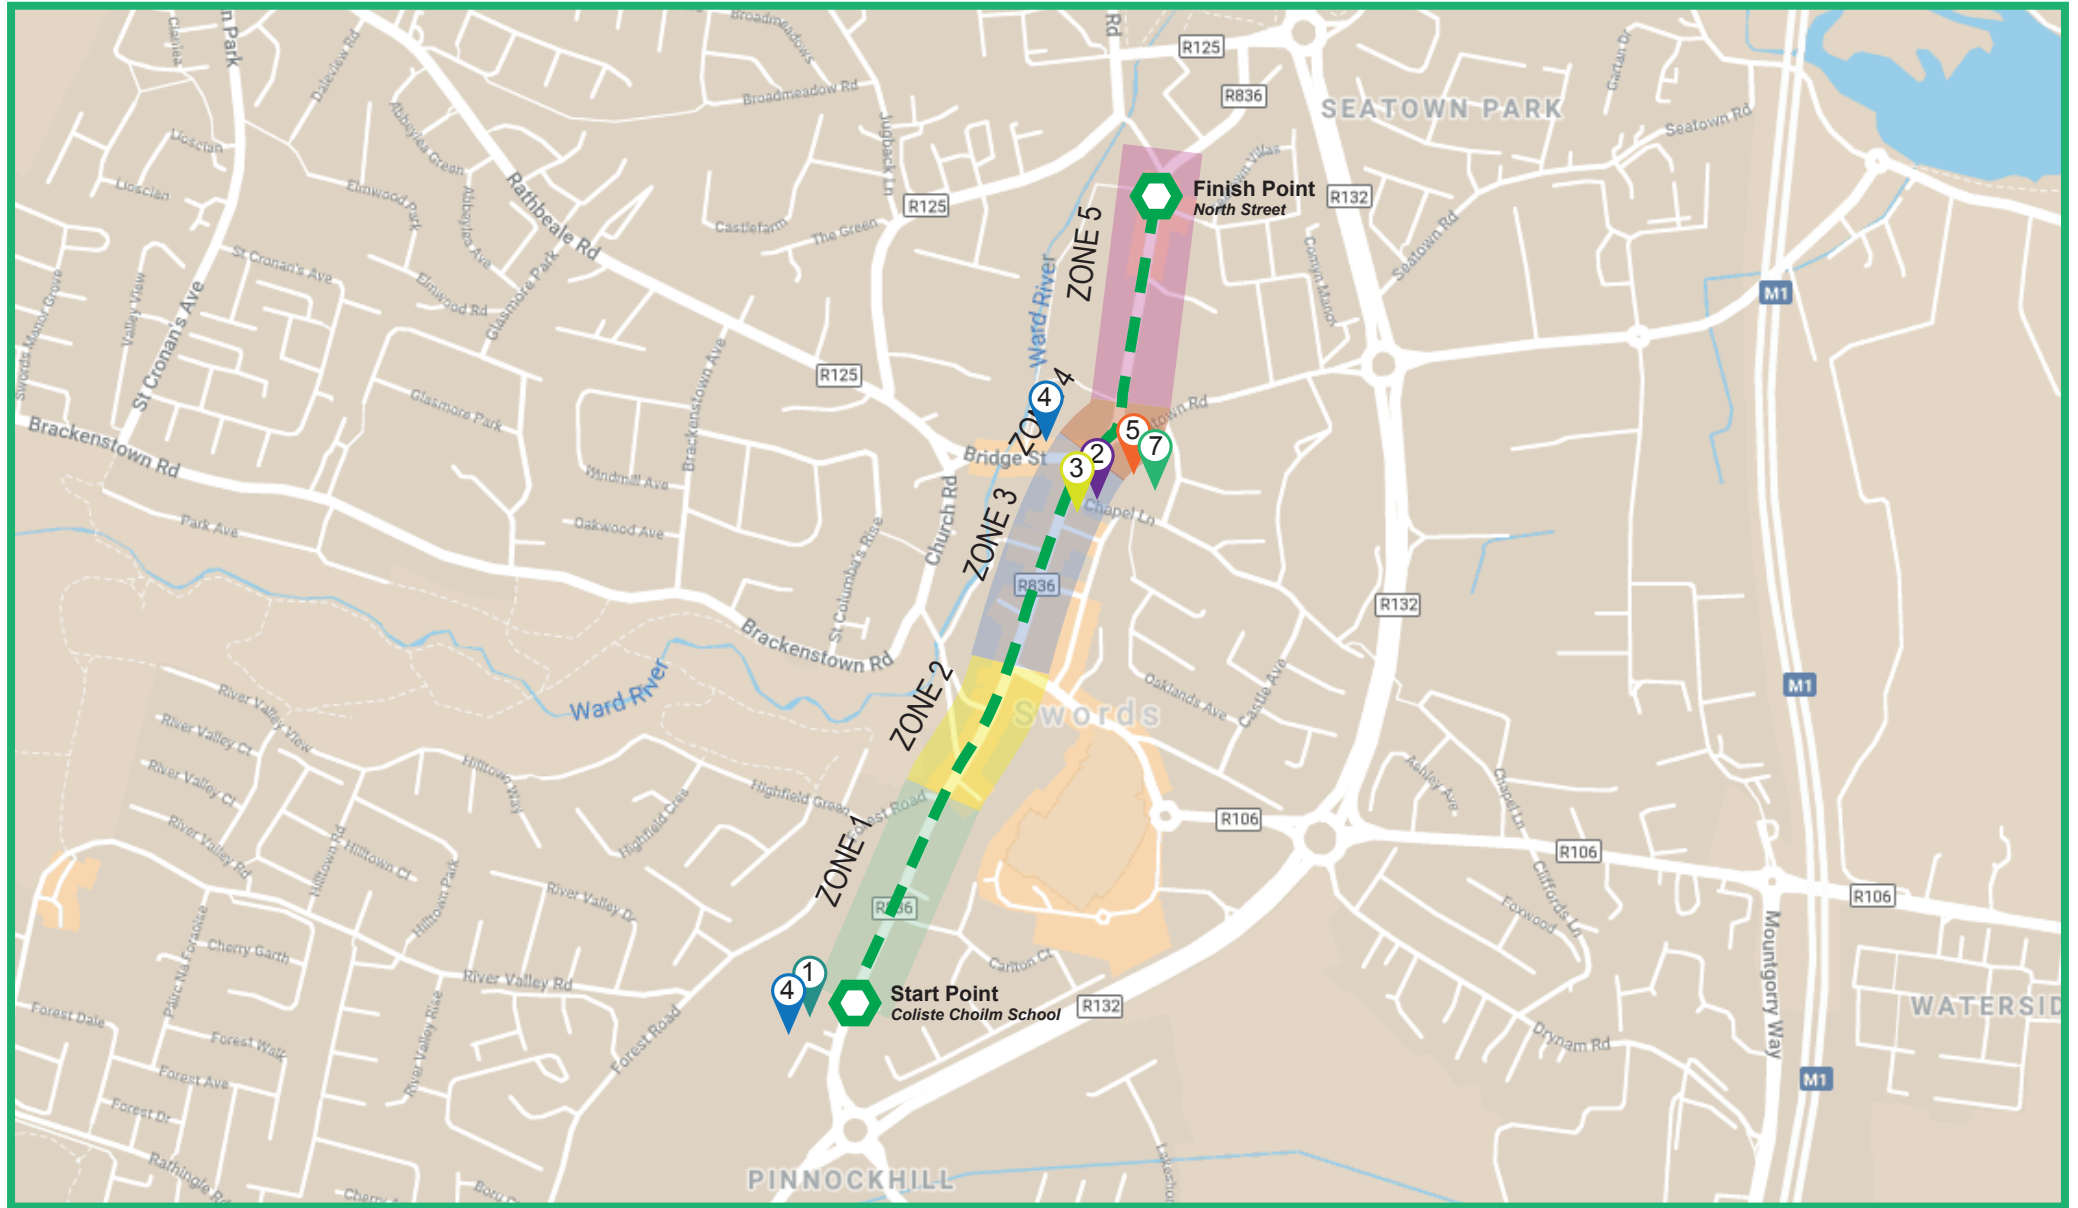

**St. Patricks Day Parade 2019 - Swords**  
**Parade Route**

- ① Assembly Area
- ② VIP Seating
- ③ Disabled Viewing
- ④ Ambulance
- ⑤ First Aid
- ⑦ Event Control
- Parade Route