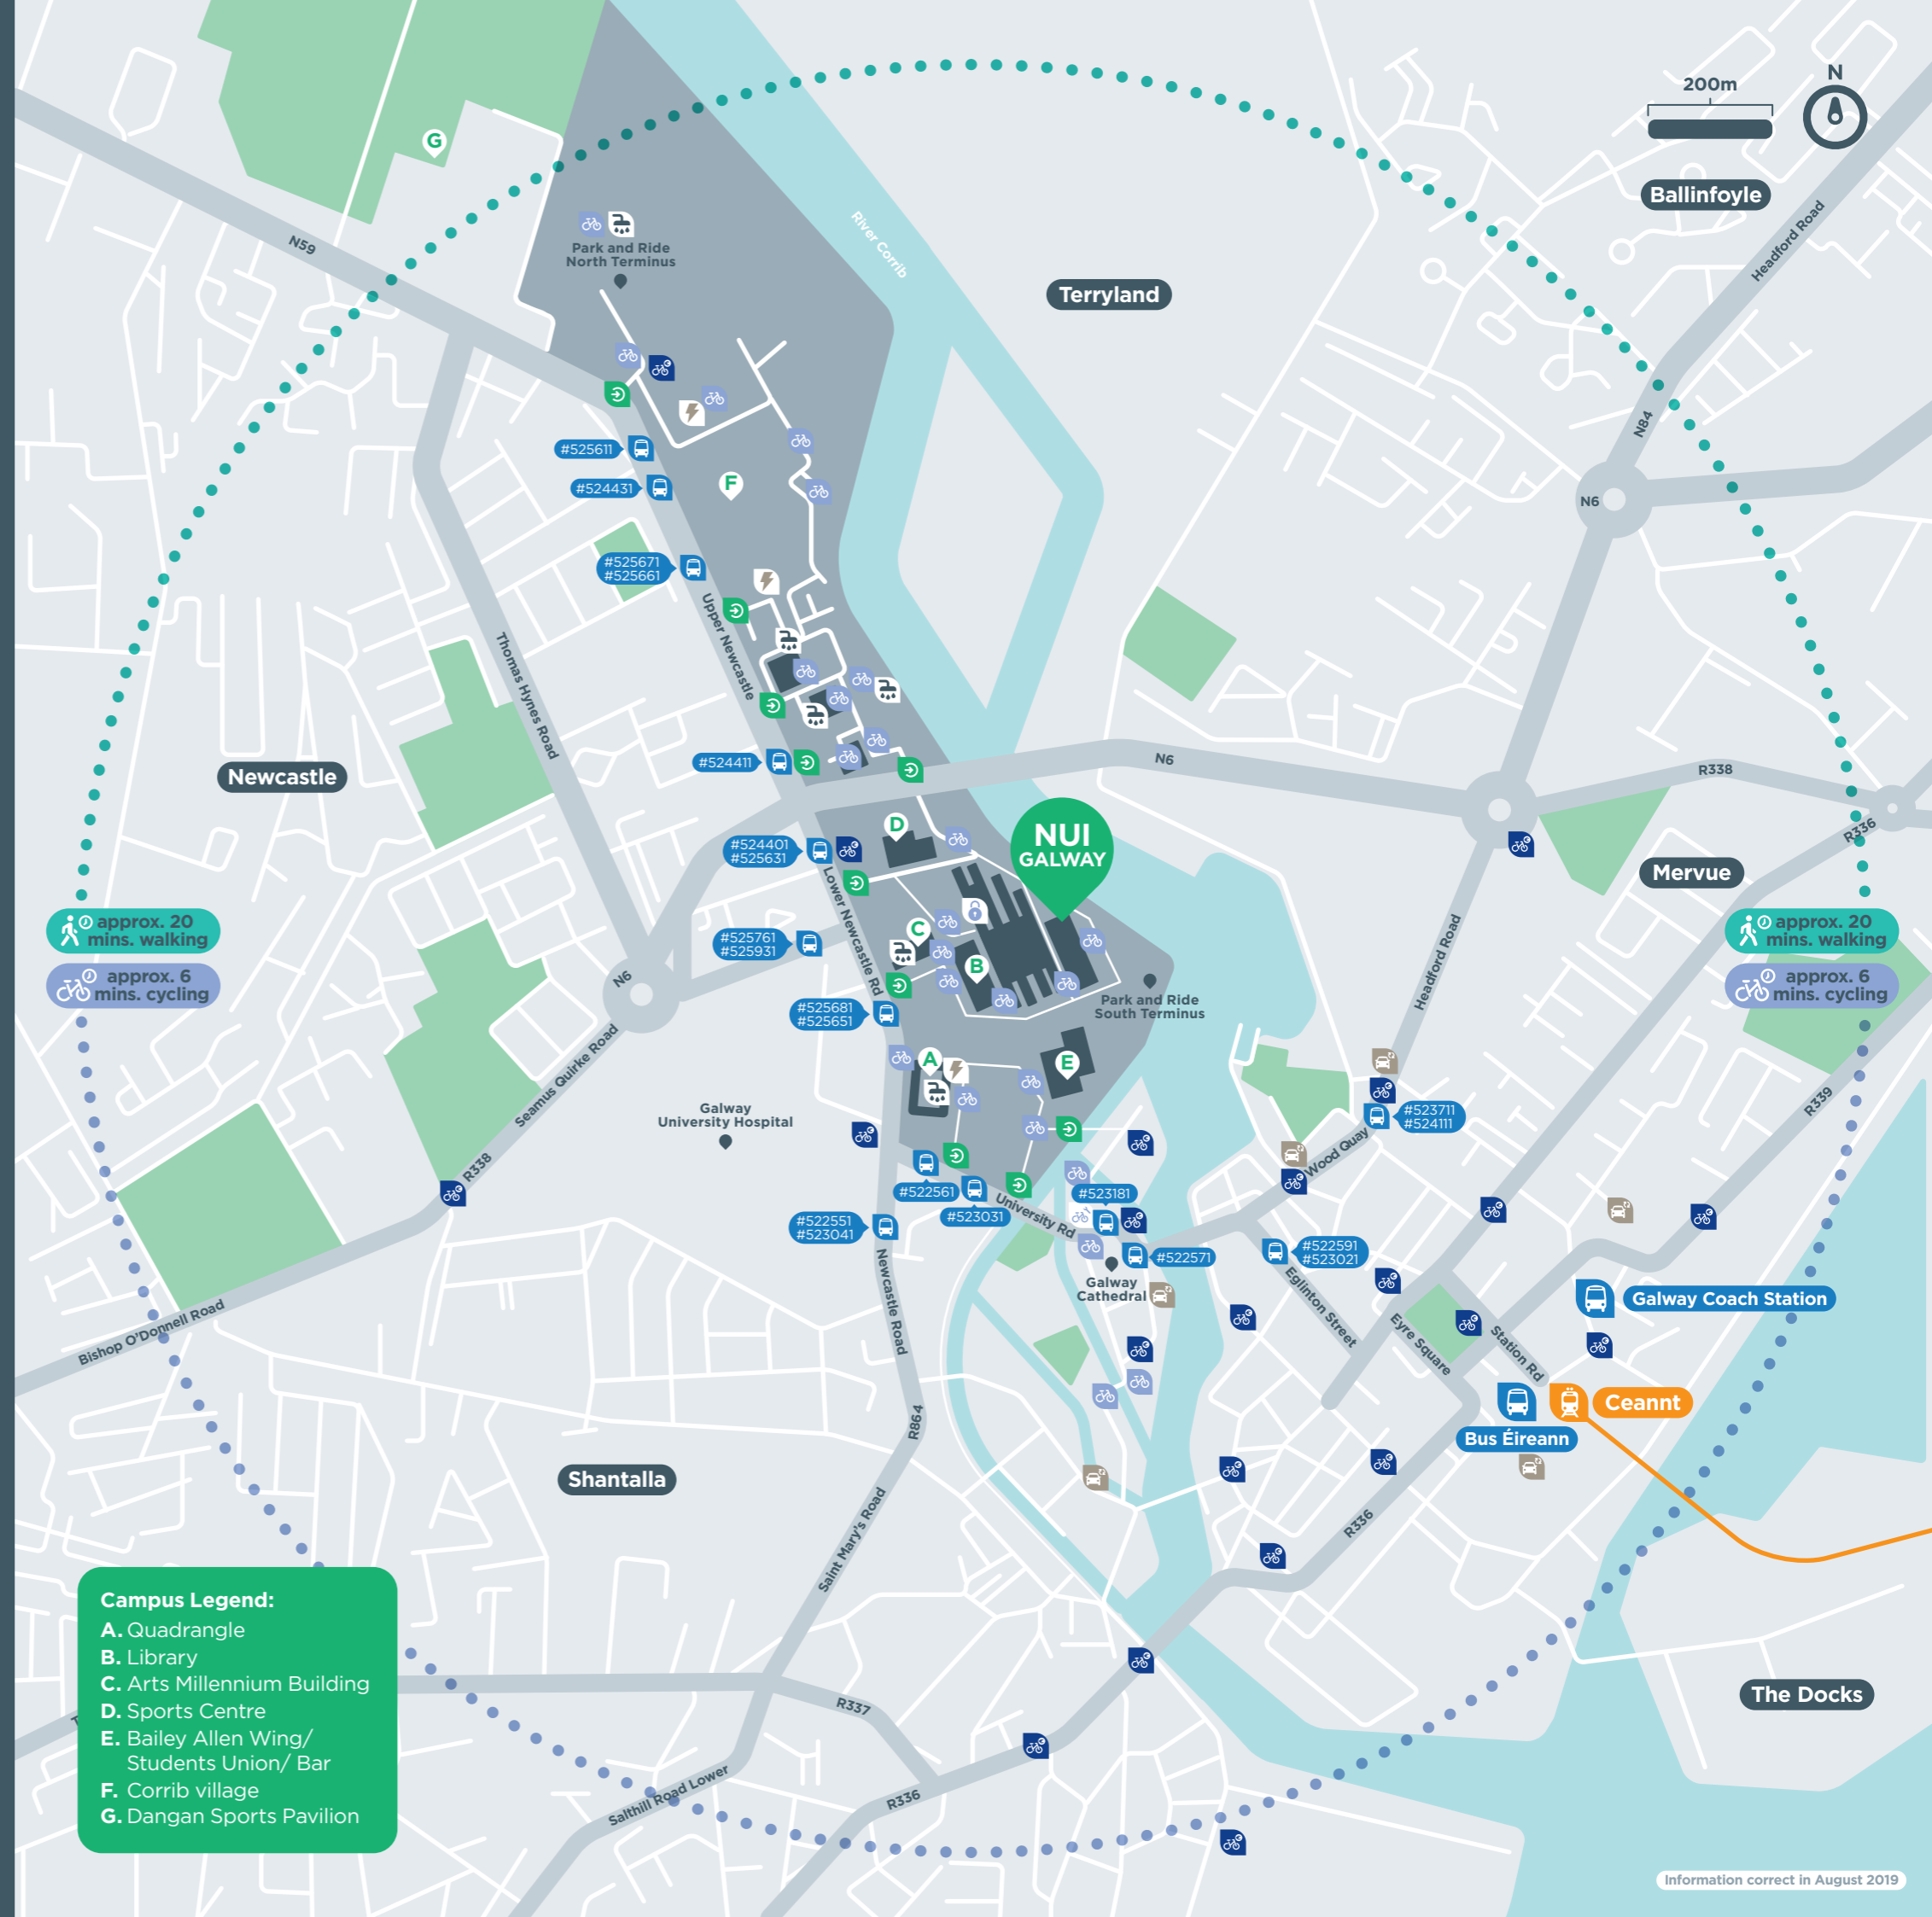

TRAVEL OPTIONS AND SERVICES FOR:

NUI GALWAY

-  **Bus**
-  **Bus Stop Number**
-  **Rail Services**
-  **Bike Hire**
bikeshare.ie
-  **Bike Workshop**
-  **Cycle Lockers**
-  **Car Share**
-  **Cycle Distance**
-  **Walking Distance**
-  **Campus Entrance**
-  **Bike Parking**
-  **Shower**
-  **Electric Charge Point**

How to Use Bus Stop Numbers

All bus stops have their own unique number. You can use this number to find out what buses serve a stop, and when they are due.

Download the **TFI Real Time Ireland app** to search for information for your bus stop. You can find your bus stop number on the bus stop, or on this map for stops close to your campus.

For more transport information, visit TransportforIreland.ie

-  **Journey Planner**
-  **Real Time Ireland**
-  **Cycle Planner**
-  **Driver Check**
-  **Leap Top-Up**

Student Leap cards are available from your Students Union. You can top up online at www.leapcard.ie, at your nearest Payzone agent, or using the Leap Top Up app (for Android).

Campus Legend:

- A. Quadrangle
- B. Library
- C. Arts Millennium Building
- D. Sports Centre
- E. Bailey Allen Wing/ Students Union/ Bar
- F. Corrib village
- G. Dangan Sports Pavilion