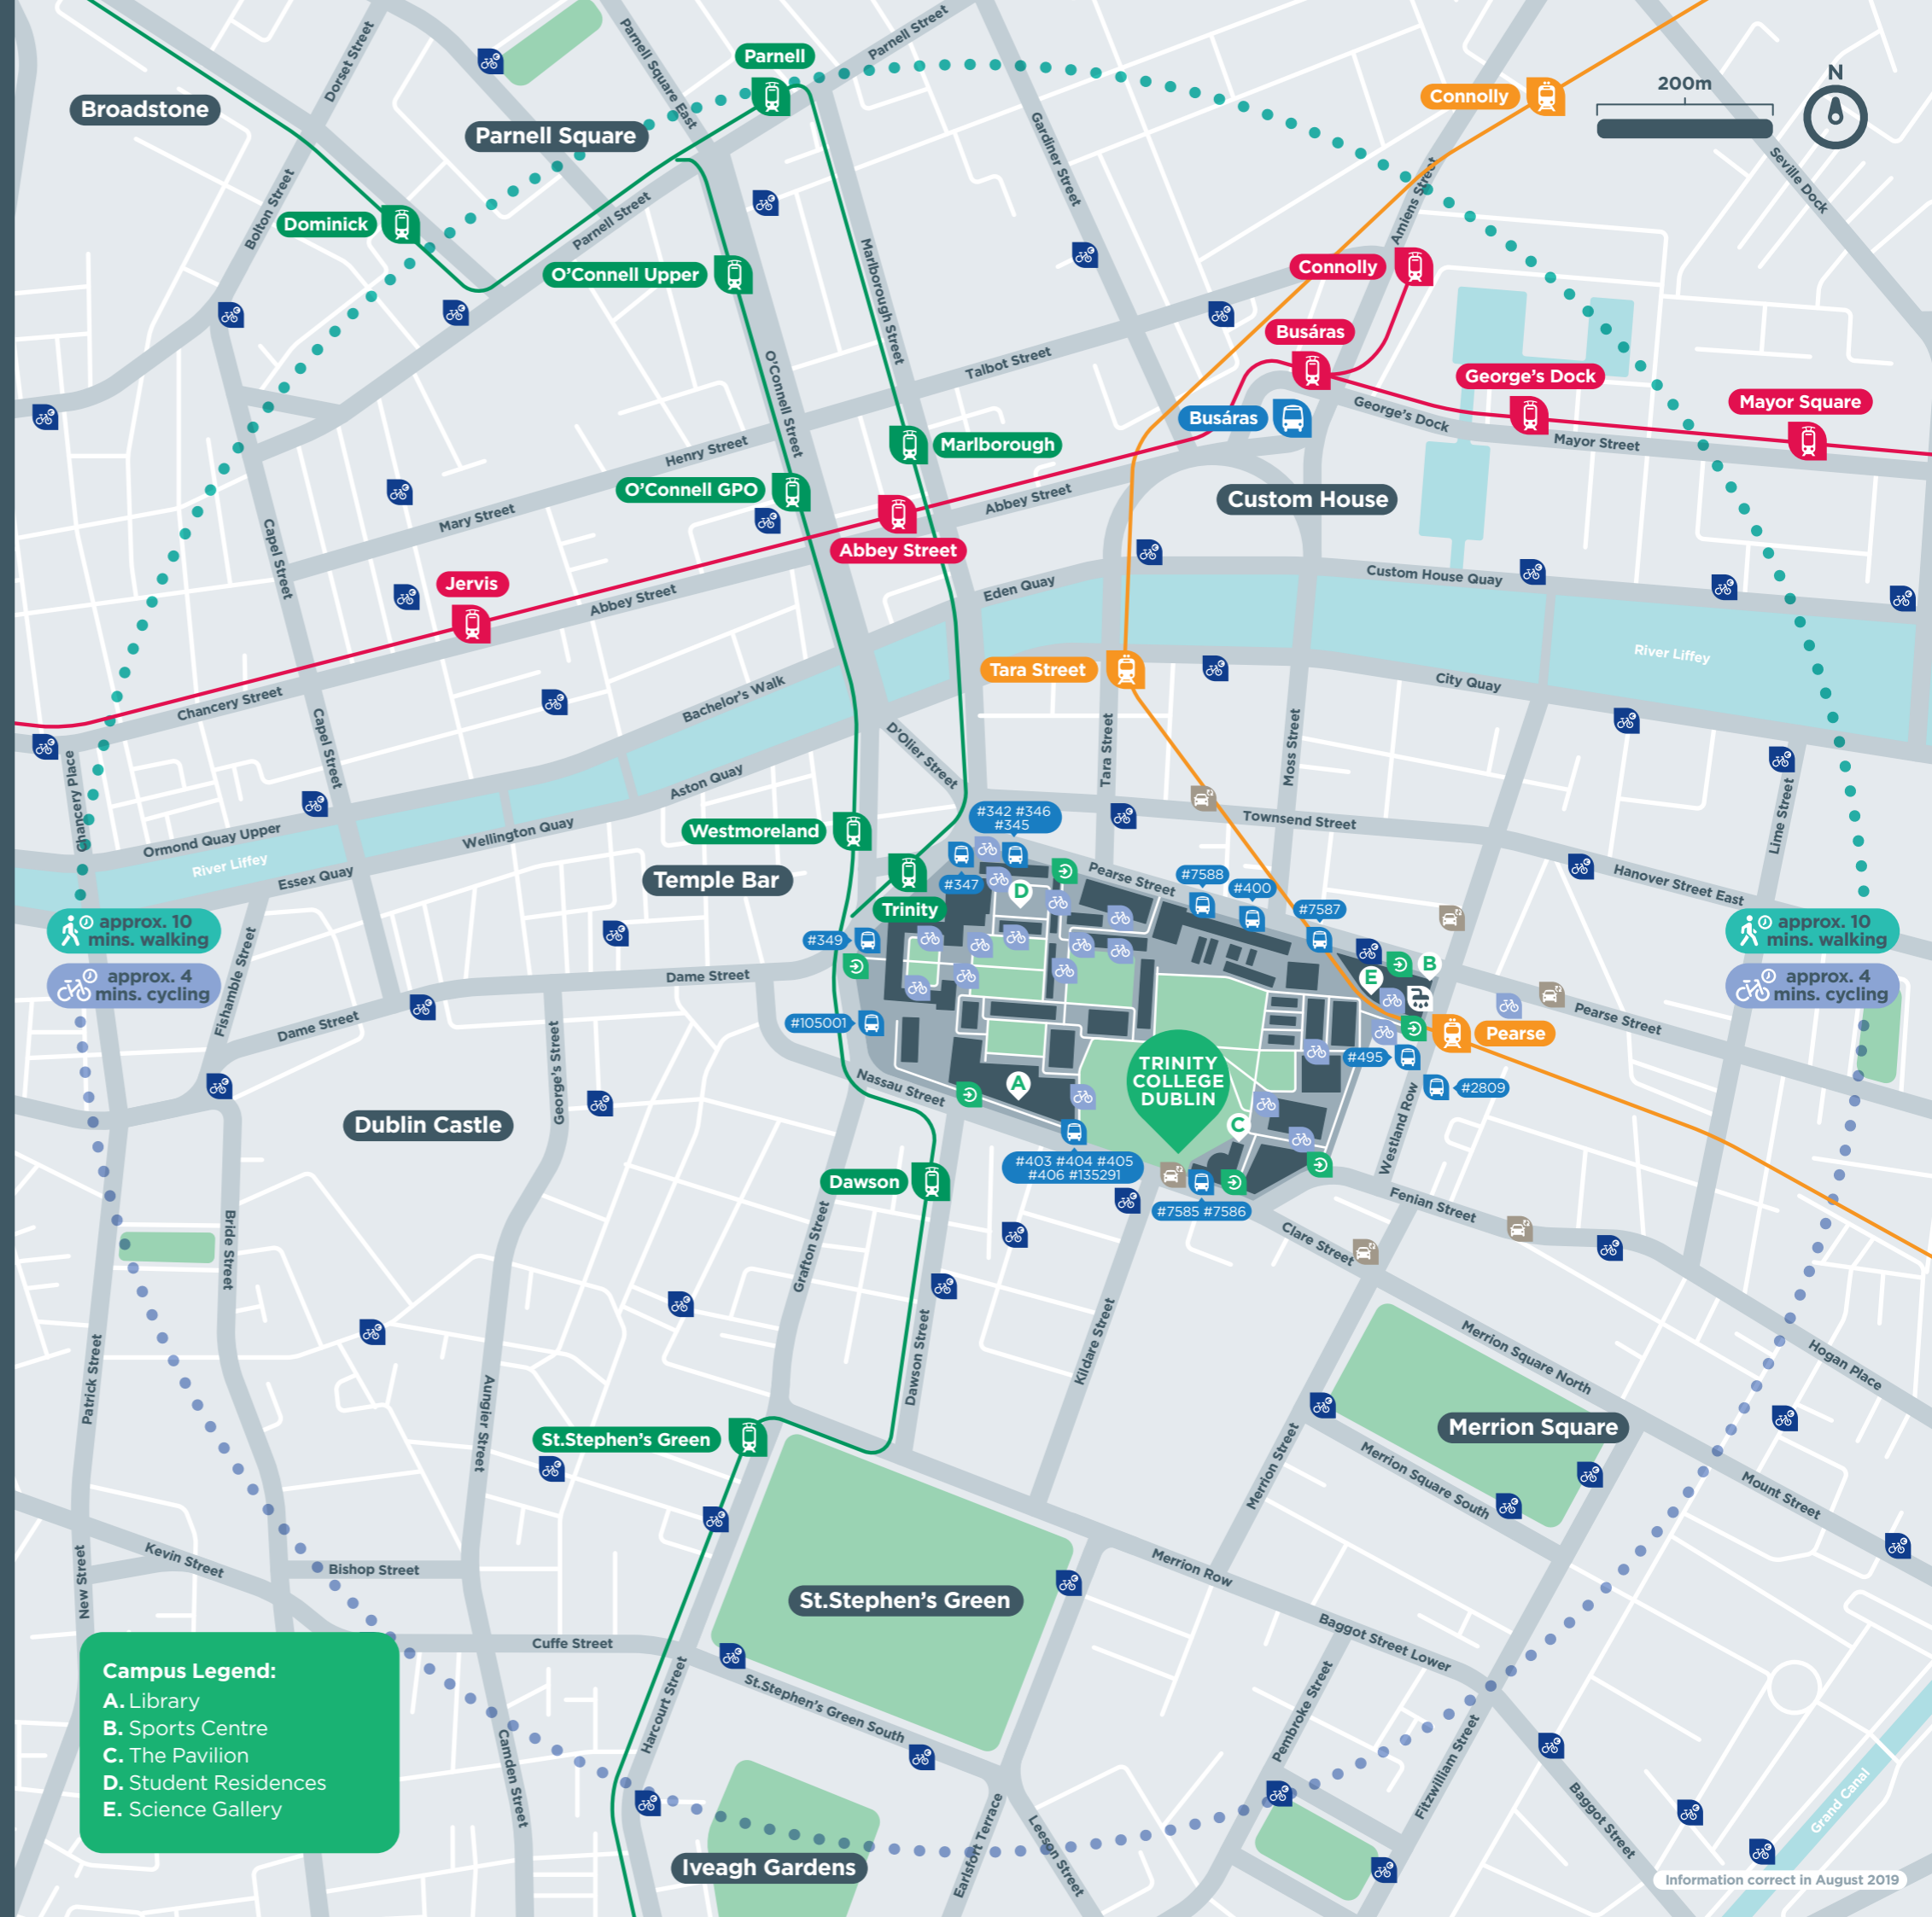

TRAVEL OPTIONS AND SERVICES FOR:

TRINITY COLLEGE DUBLIN

-  Bus
-  Bus Stop Number
-  Luas Green Line
-  Rail Services
-  Bike Parking
-  Car Share
-  Bike Hire
 dublinbikes.ie
-  Cycle Distance
-  Luas Red Line
-  Walking Distance
-  Campus Entrance
-  Showers

How to Use Bus Stop Numbers

All bus stops have their own unique number. You can use this number to find out what buses serve a stop, and when they are due.

Enter the bus stop number

Download the **TFI Real Time Ireland app** to search for information for your bus stop. You can find your bus stop number on the bus stop, or on this map for stops close to your campus. For more transport information, visit TransportforIreland.ie

- 
Journey Planner
- 
Real Time Ireland
- 
Cycle Planner
- 
Driver Check
- 
Leap Top-Up

Student Leap cards are available from your Students Union. You can top up online at www.leapcard.ie, at your nearest Payzone agent, or using the Leap Top Up app (for Android).

Campus Legend:
 A. Library
 B. Sports Centre
 C. The Pavilion
 D. Student Residences
 E. Science Gallery

Information correct in August 2019