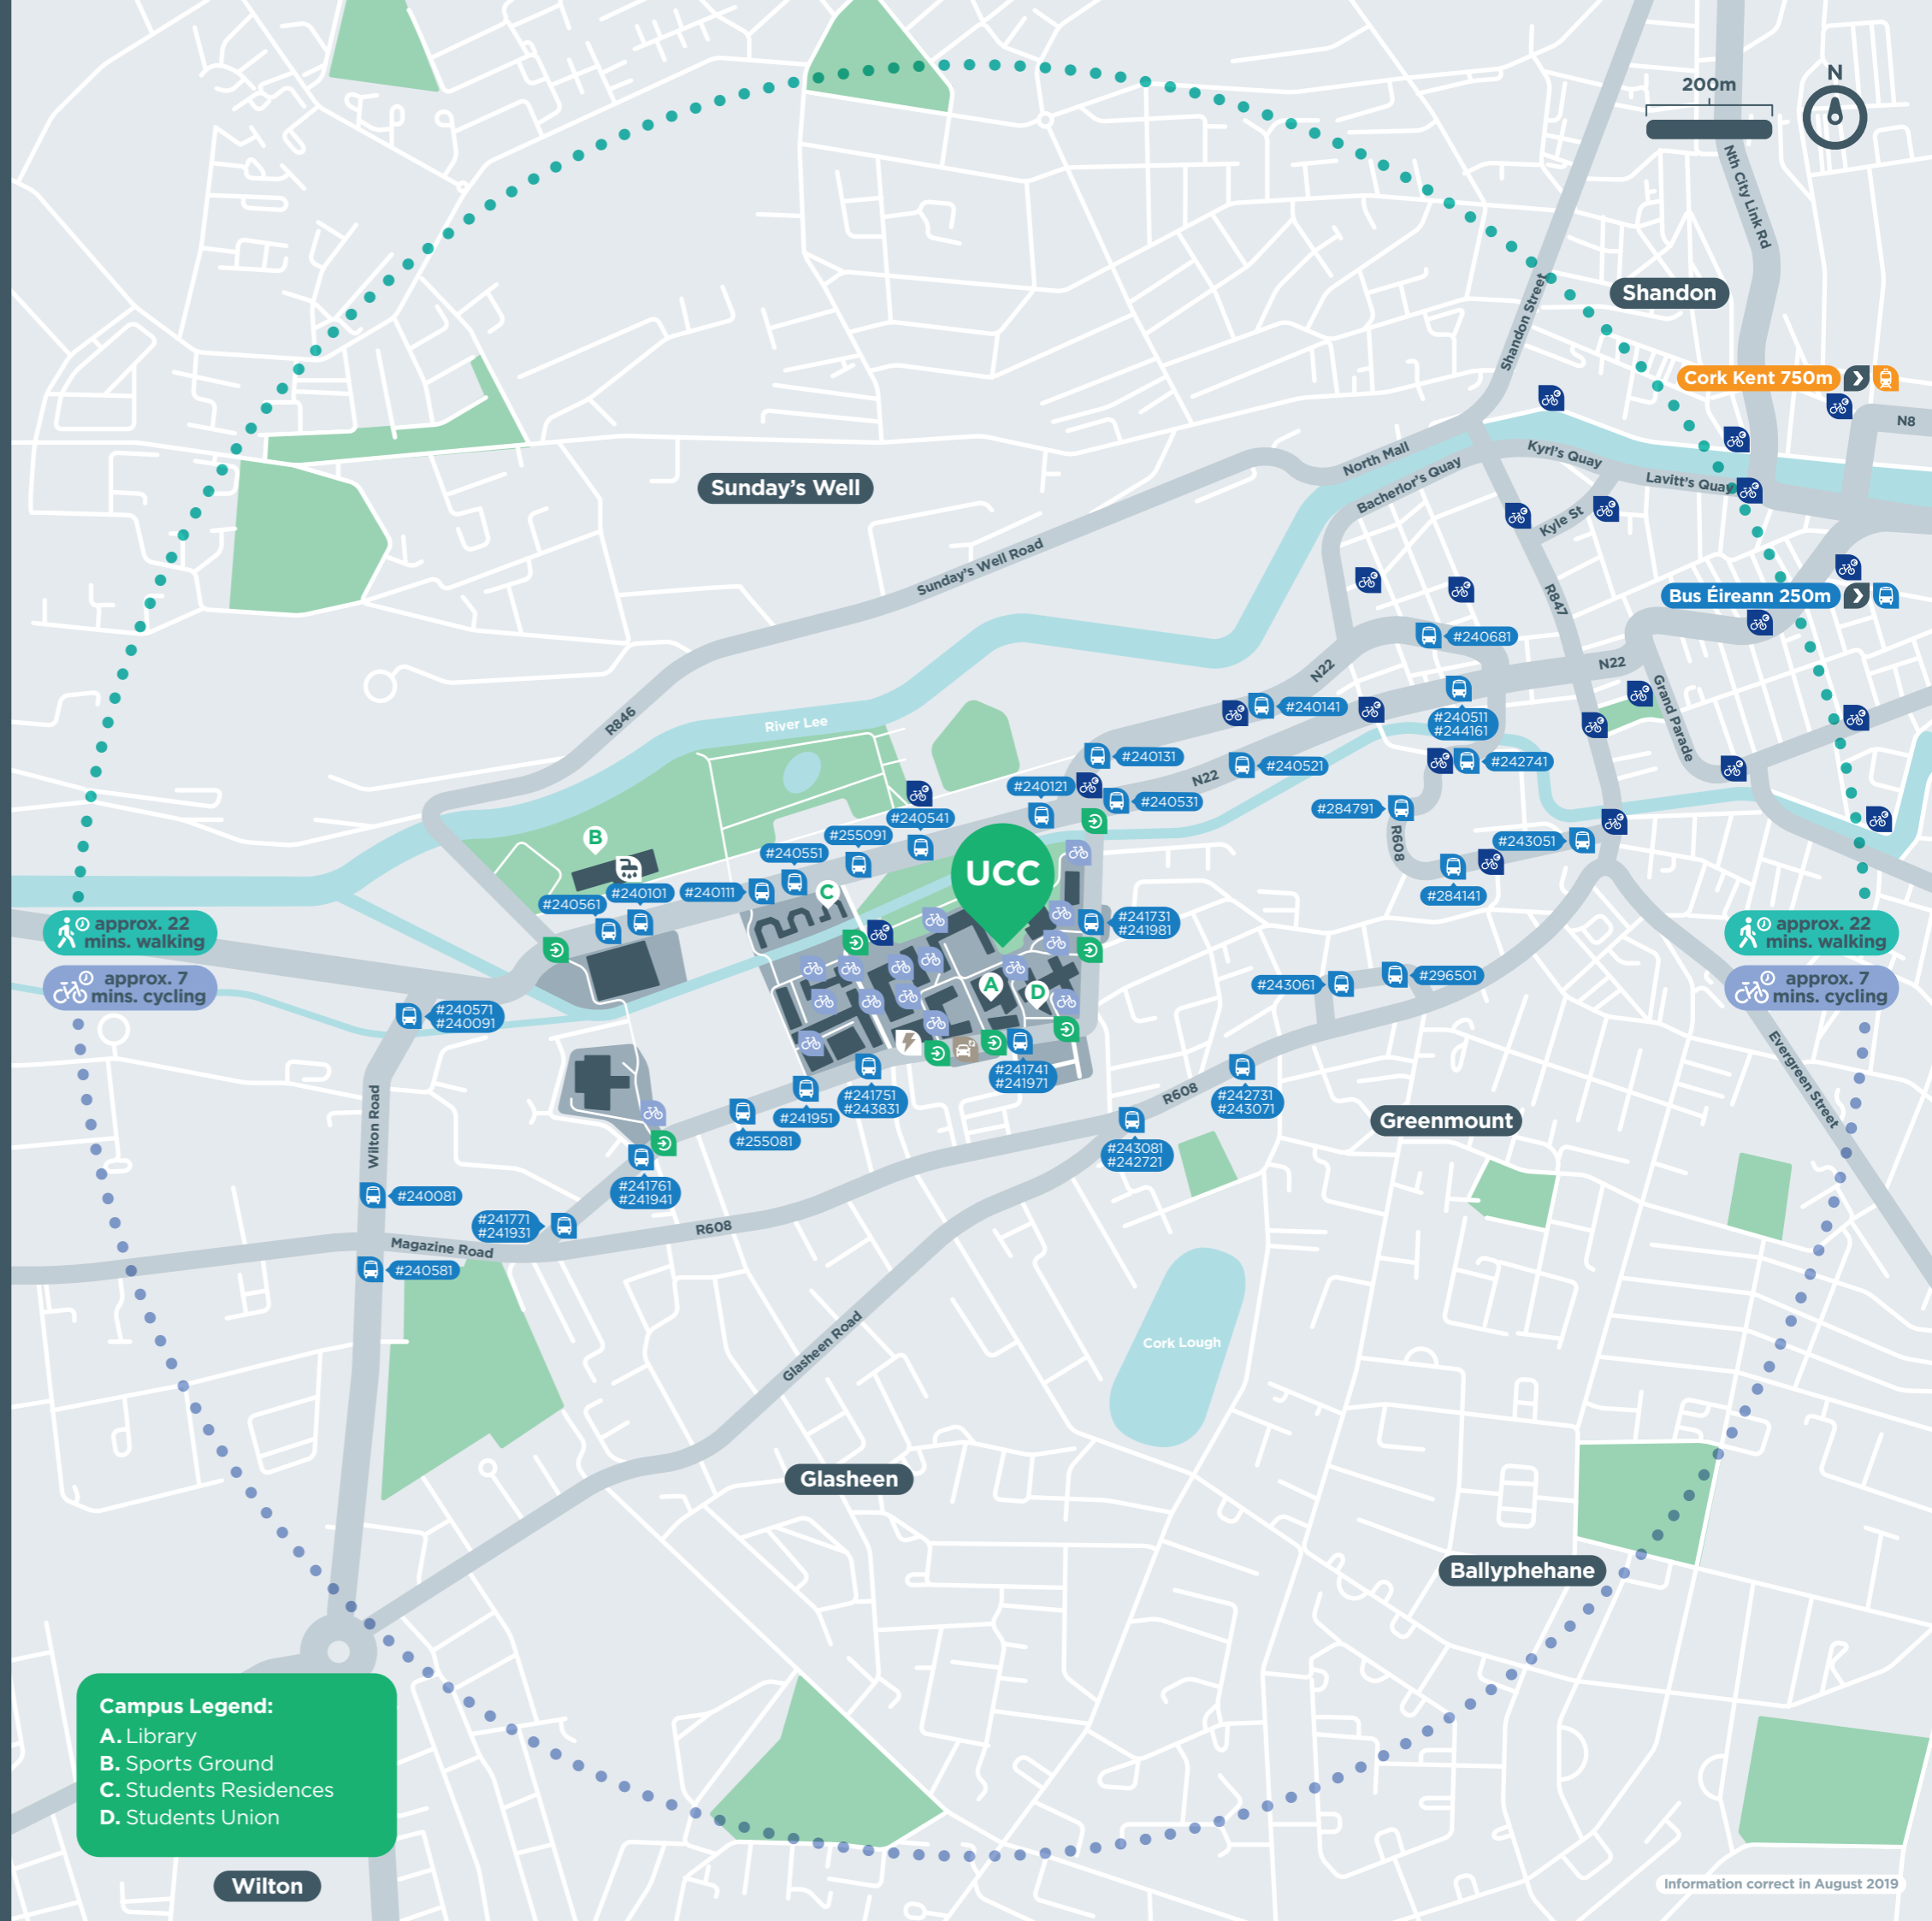

How to Use Bus Stop Numbers

All bus stops have their own unique number. You can use this number to find out what buses serve a stop, and when they are due.

Enter the bus stop number

Download the **TFI Real Time Ireland app** to search for information for your bus stop. You can find your bus stop number on the bus stop, or on this map for stops close to your campus.

For more transport information, visit TransportforIreland.ie

Student Leap cards are available from your Students Union. You can top up online at www.leapcard.ie, at your nearest Payzone agent, or using the Leap Top Up app (for Android).