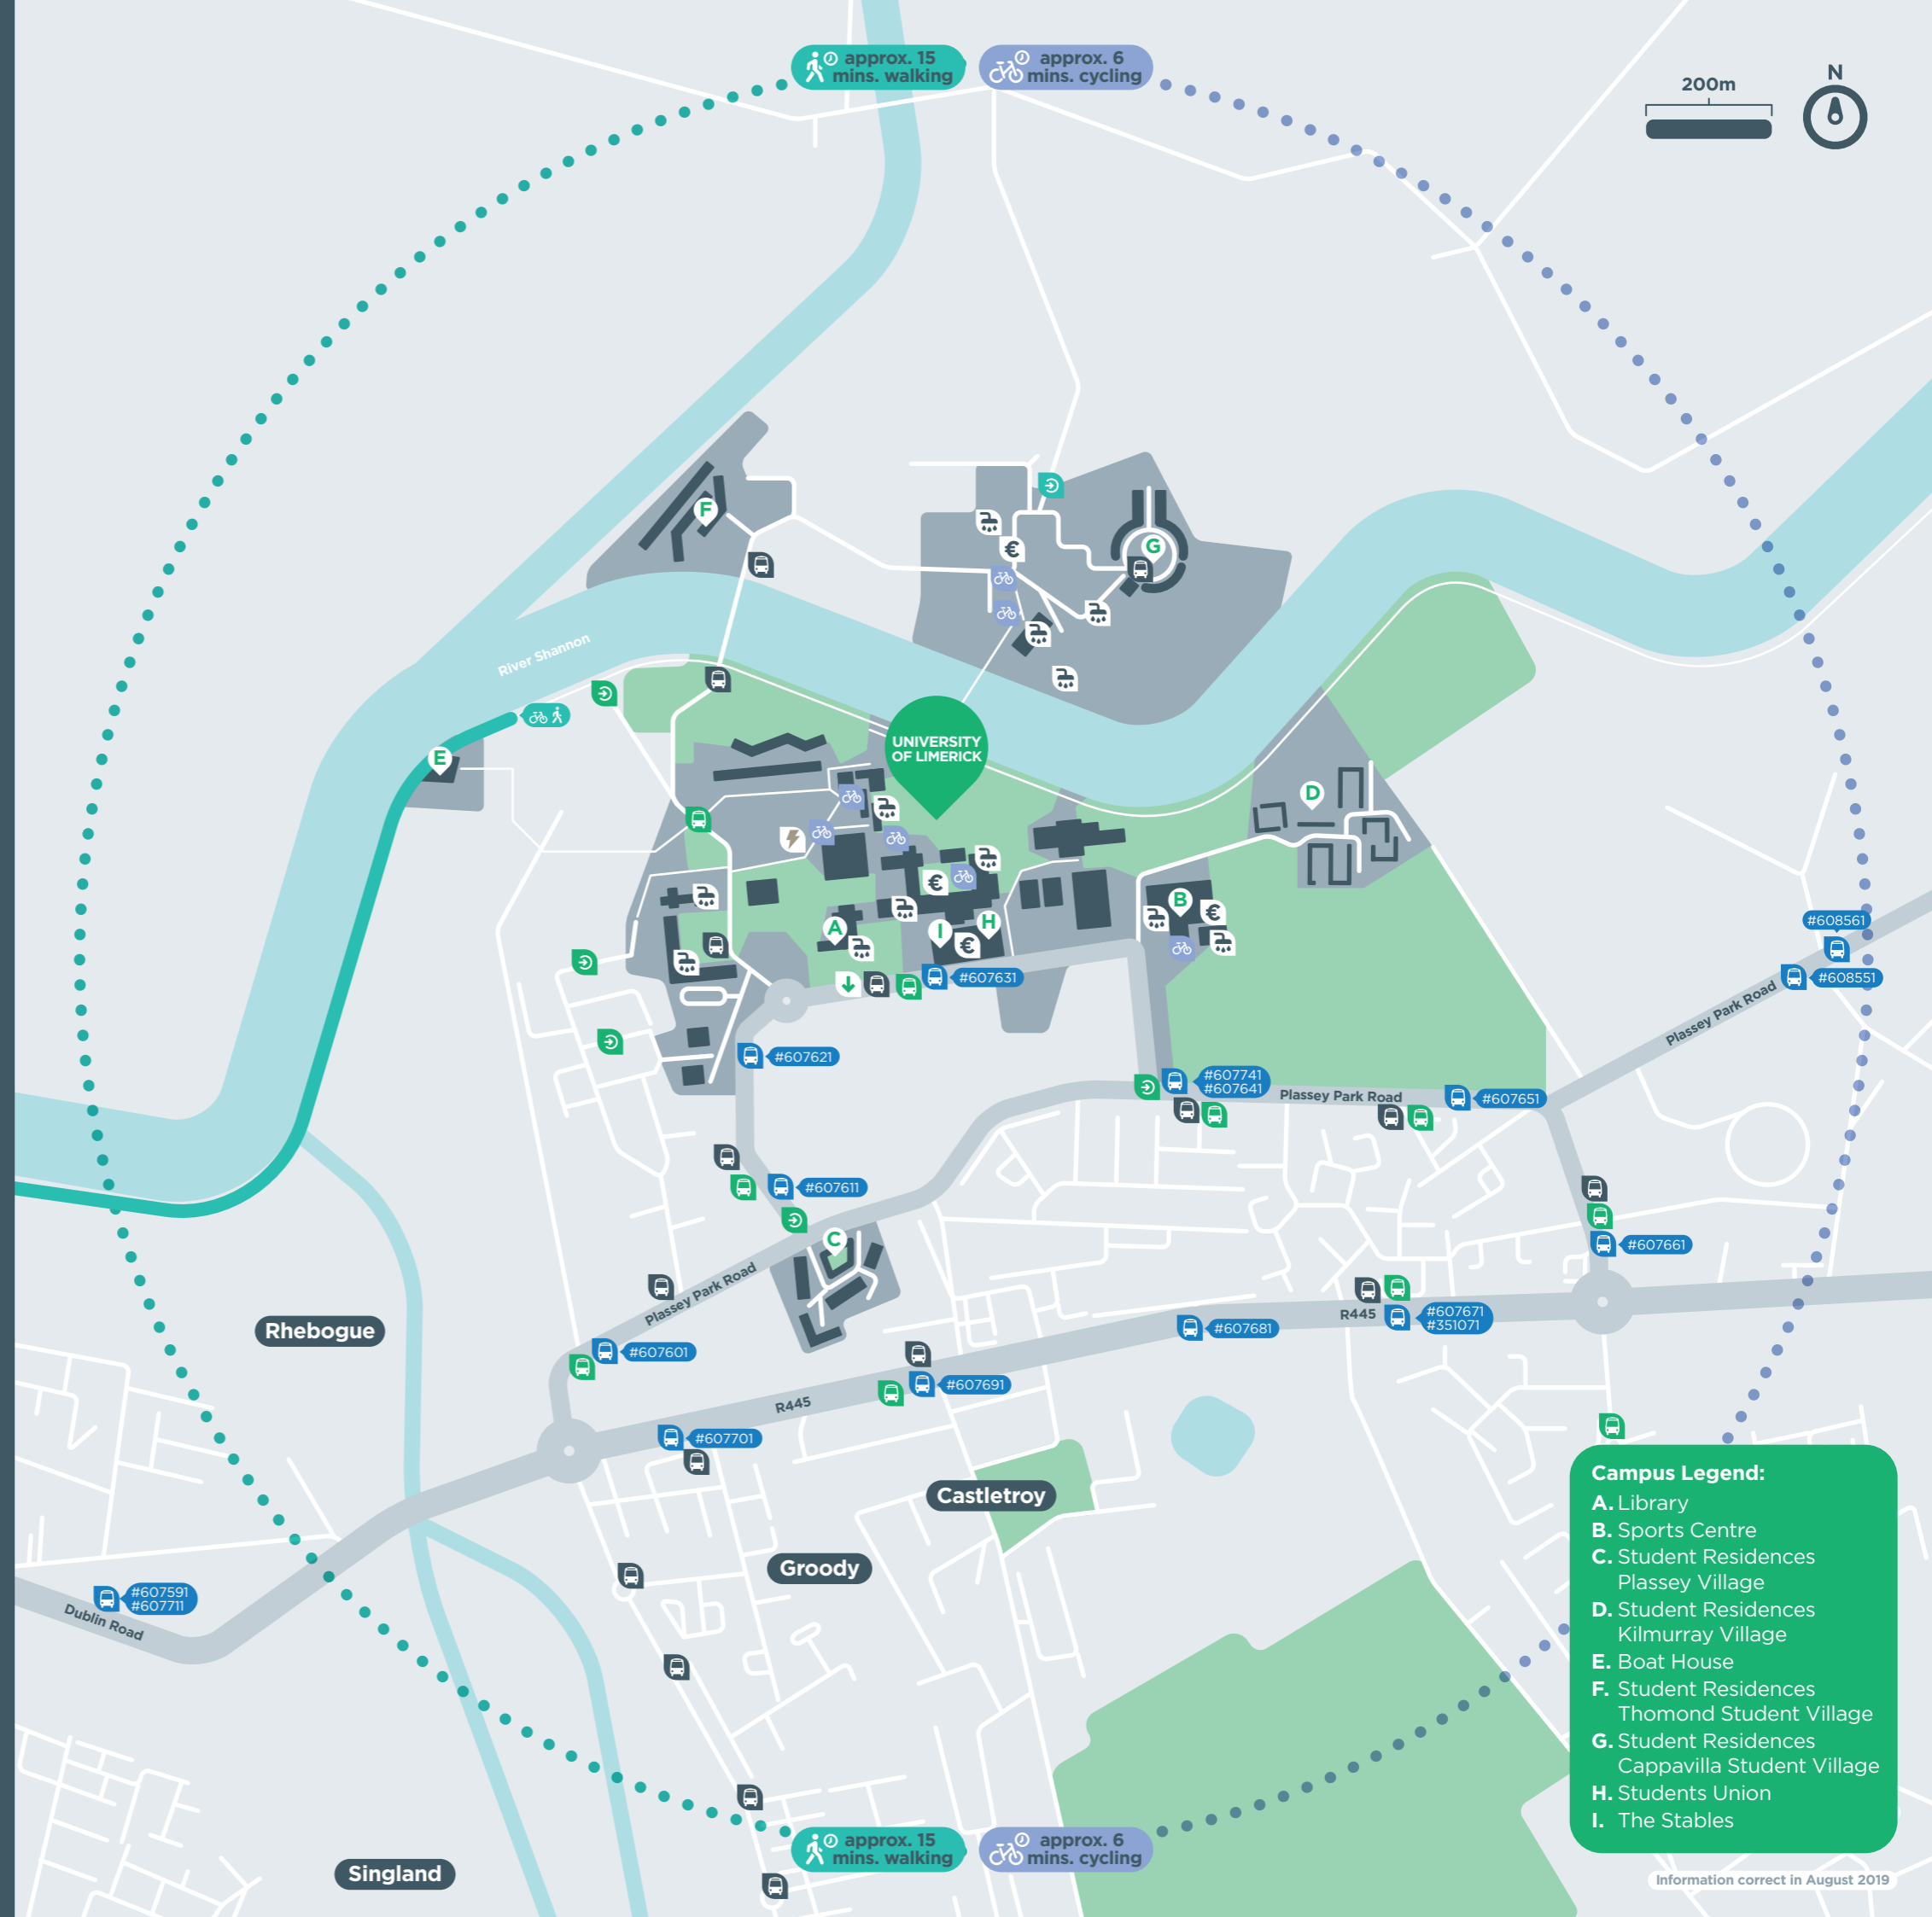

# UNIVERSITY OF LIMERICK

-  Bus
-  Walking Distance
-  Bus Stop Number
-  Campus Entrance
-  Bus Route 307
-  Pedestrian/Cyclist Entrance
-  Bus Route 308
-  River Bank Walk/Cycleway
-  Cycle Distance
-  Covered Bike Parking
-  Shower
-  ATM
-  Set Down Area
-  Electric Charge Points

## How to Use Bus Stop Numbers

All bus stops have their own unique number. You can use this number to find out what buses serve a stop, and when they are due.

Download the **TFI Real Time Ireland app** to search for information for your bus stop. You can find your bus stop number on the bus stop, or on this map for stops close to your campus.

For more transport information, visit [TransportforIreland.ie](http://TransportforIreland.ie)

-  Journey Planner
-  Real Time Ireland
-  Cycle Planner
-  Driver Check
-  Leap Top-Up

Student Leap cards are available from your Students Union. You can top up online at [www.leapcard.ie](http://www.leapcard.ie), at your nearest Payzone agent, or using the Leap Top Up app (for Android).

- Campus Legend:**
- A. Library
  - B. Sports Centre
  - C. Student Residences Plassey Village
  - D. Student Residences Kilmurray Village
  - E. Boat House
  - F. Student Residences Thomond Student Village
  - G. Student Residences Cappavilla Student Village
  - H. Students Union
  - I. The Stables