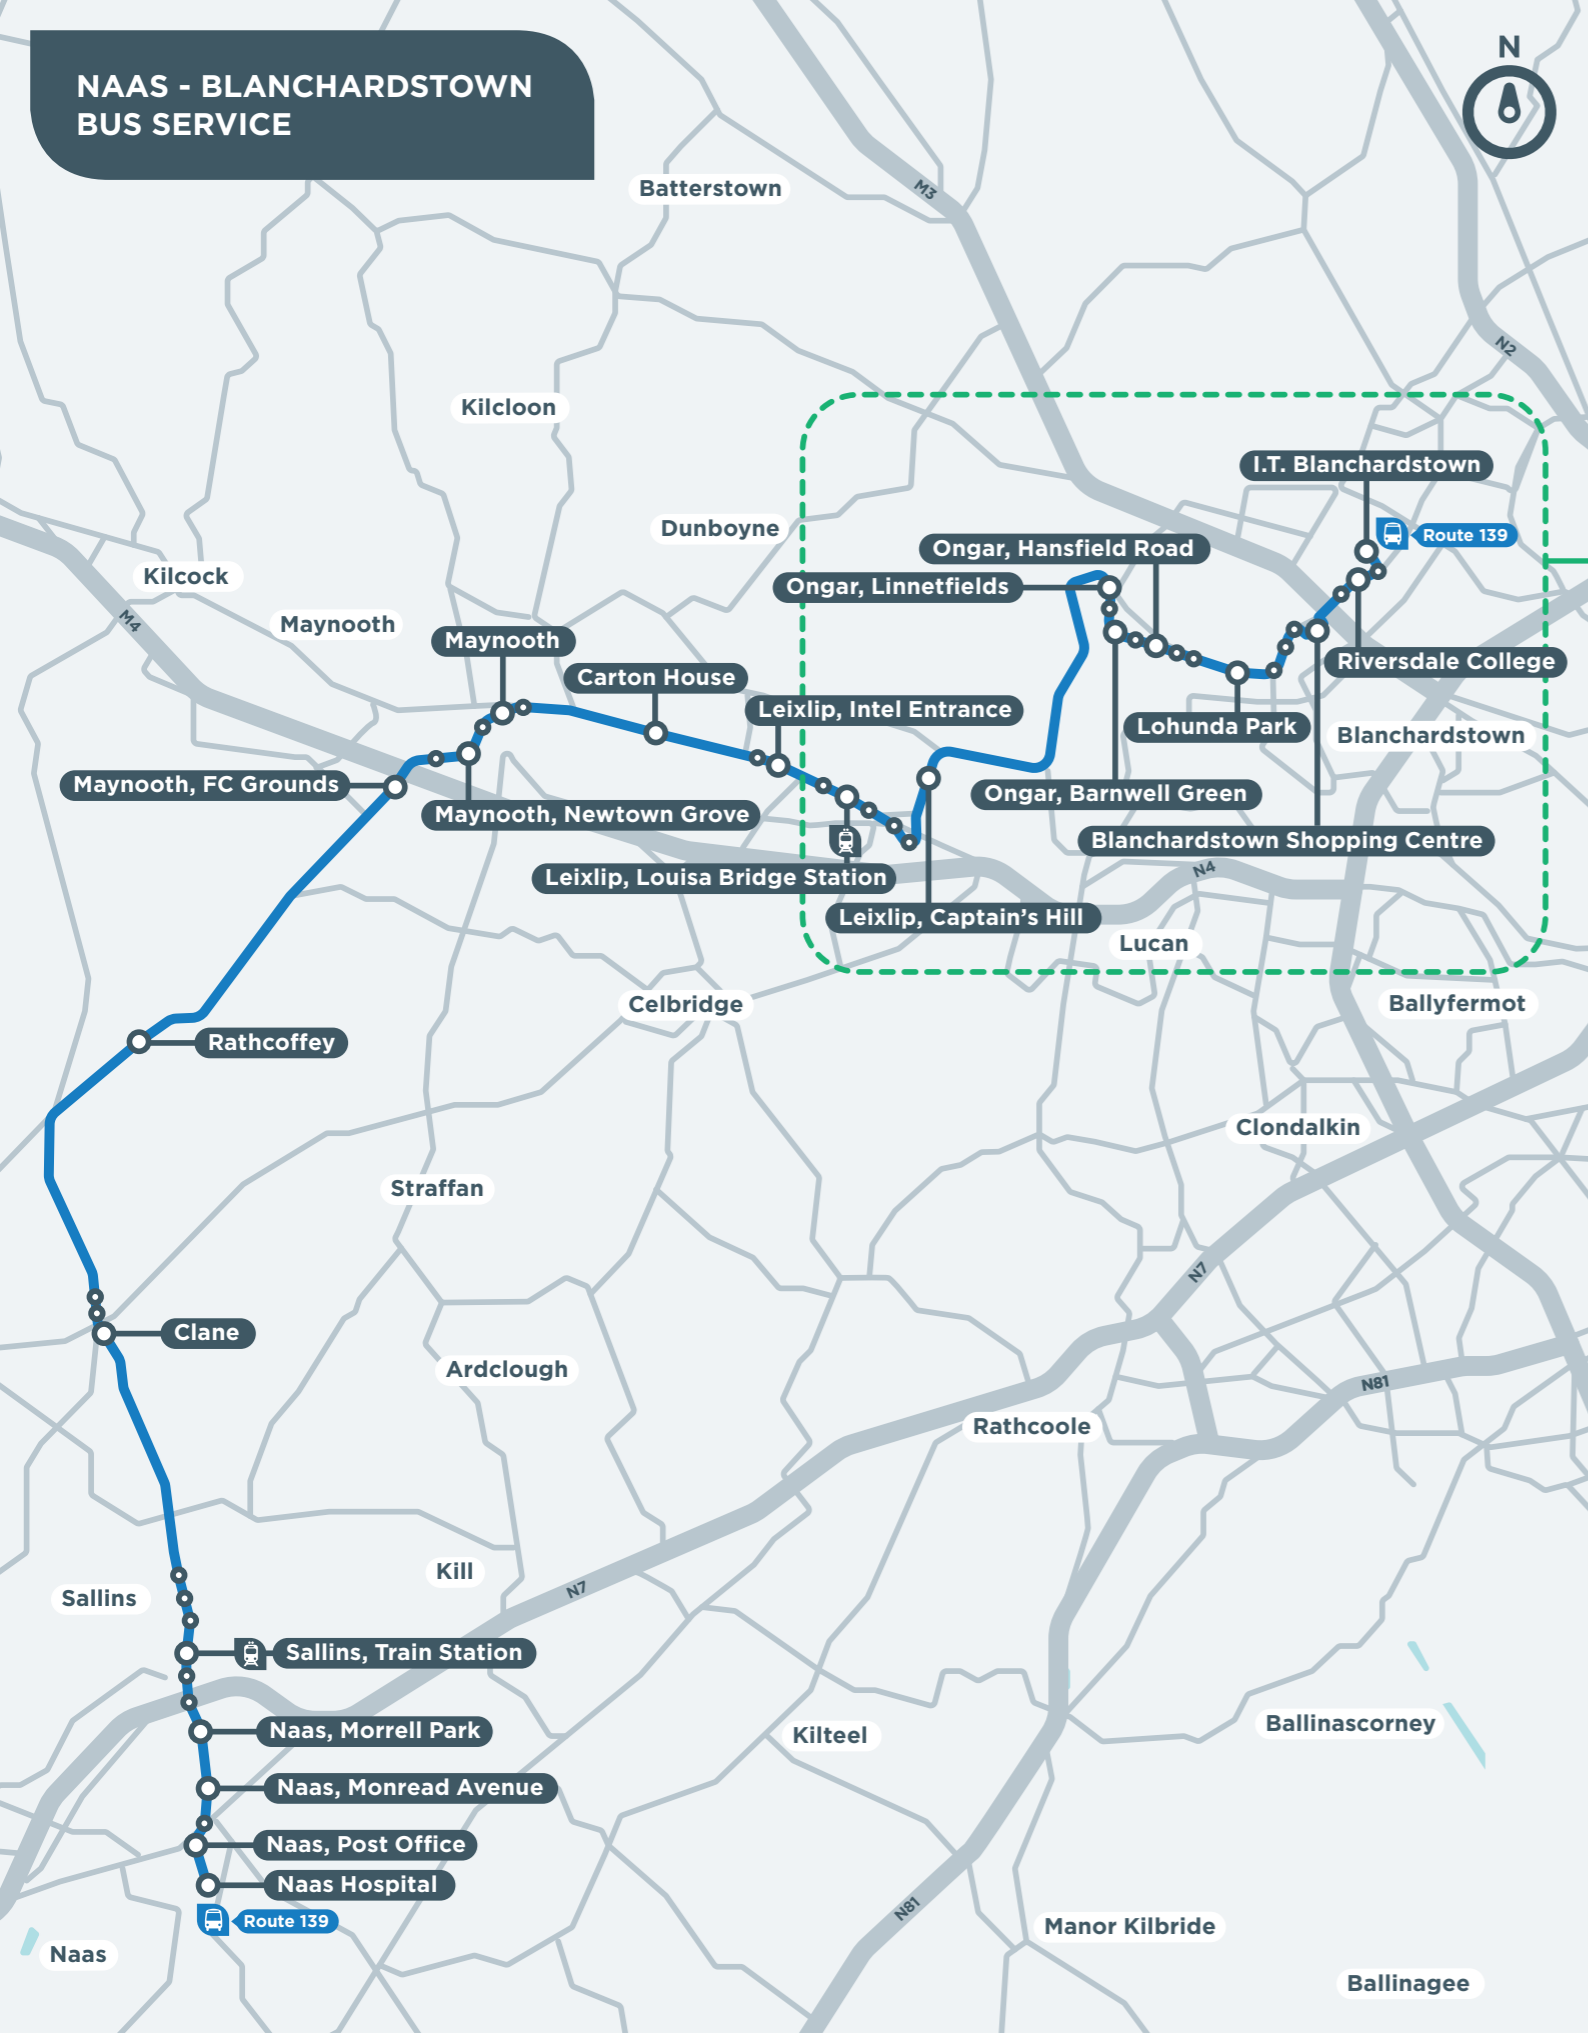

NAAS - BLANCHARDSTOWN BUS SERVICE

TFI National Journey Planner App
Download the free TFI National Journey Planner app for your route options.

TRANSPORT FOR IRELAND

For all up to date travel information:
transportforireland.ie

Fare Information
See inside for detailed fare information
Note: Fares are correct at time of going to print, March 2020.
Public Services Card Free Travel Accepted on this Route.