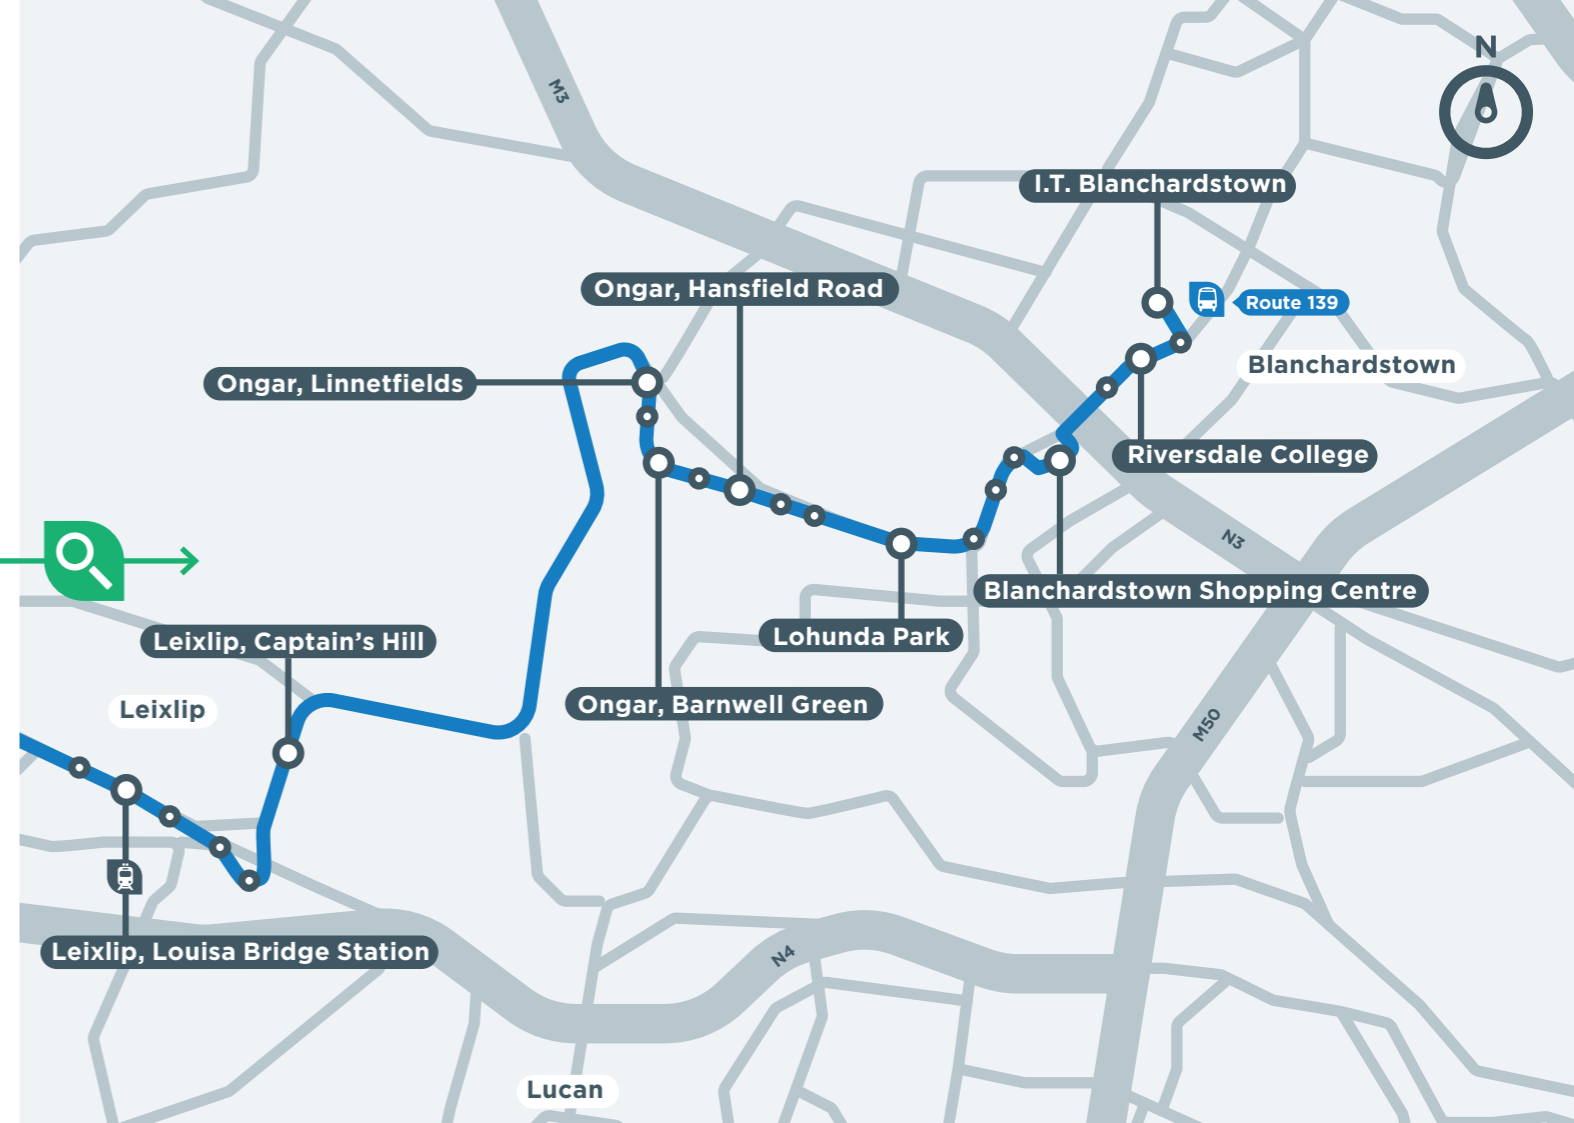

NAAS - BLANCHARDSTOWN BUS SERVICE

TFI National Journey Planner App
Download the free TFI National Journey Planner app for your route options.

TRANSPORT FOR IRELAND

For all up to date travel information:
transportforireland.ie

Fare Information
See inside for detailed fare information
Note: Fares are correct at time of going to print, March 2020.
Public Services Card Free Travel Accepted on this Route.