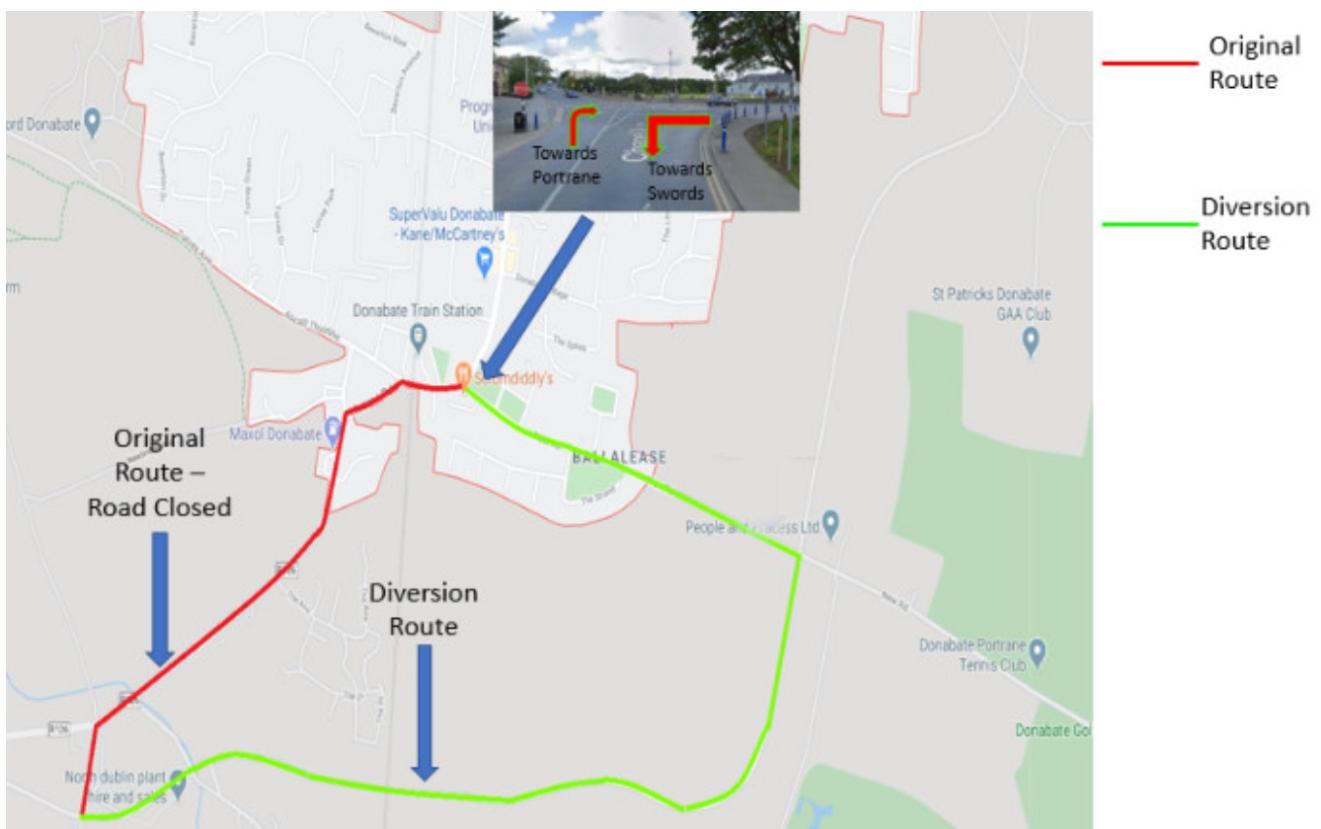

Route 33b Diversion

Due to roadworks, there will be a diversion on route 33b, starting on:
Monday 2nd June for six weeks.

Towards Swords: Follow route as far as Donabate Village, left turn at Scrumdiddly's, continue straight down and turn right at lights onto new Road, follow the road straight back onto the route.

Towards Portrane: Continue straight passed Hearse Road onto the New Road. Follow road around to the lights (Sign posted Donabate to the left). Take left towards Donabate . Continue straight towards Donabate Village. At T-Junction take right and continue route to Portrane