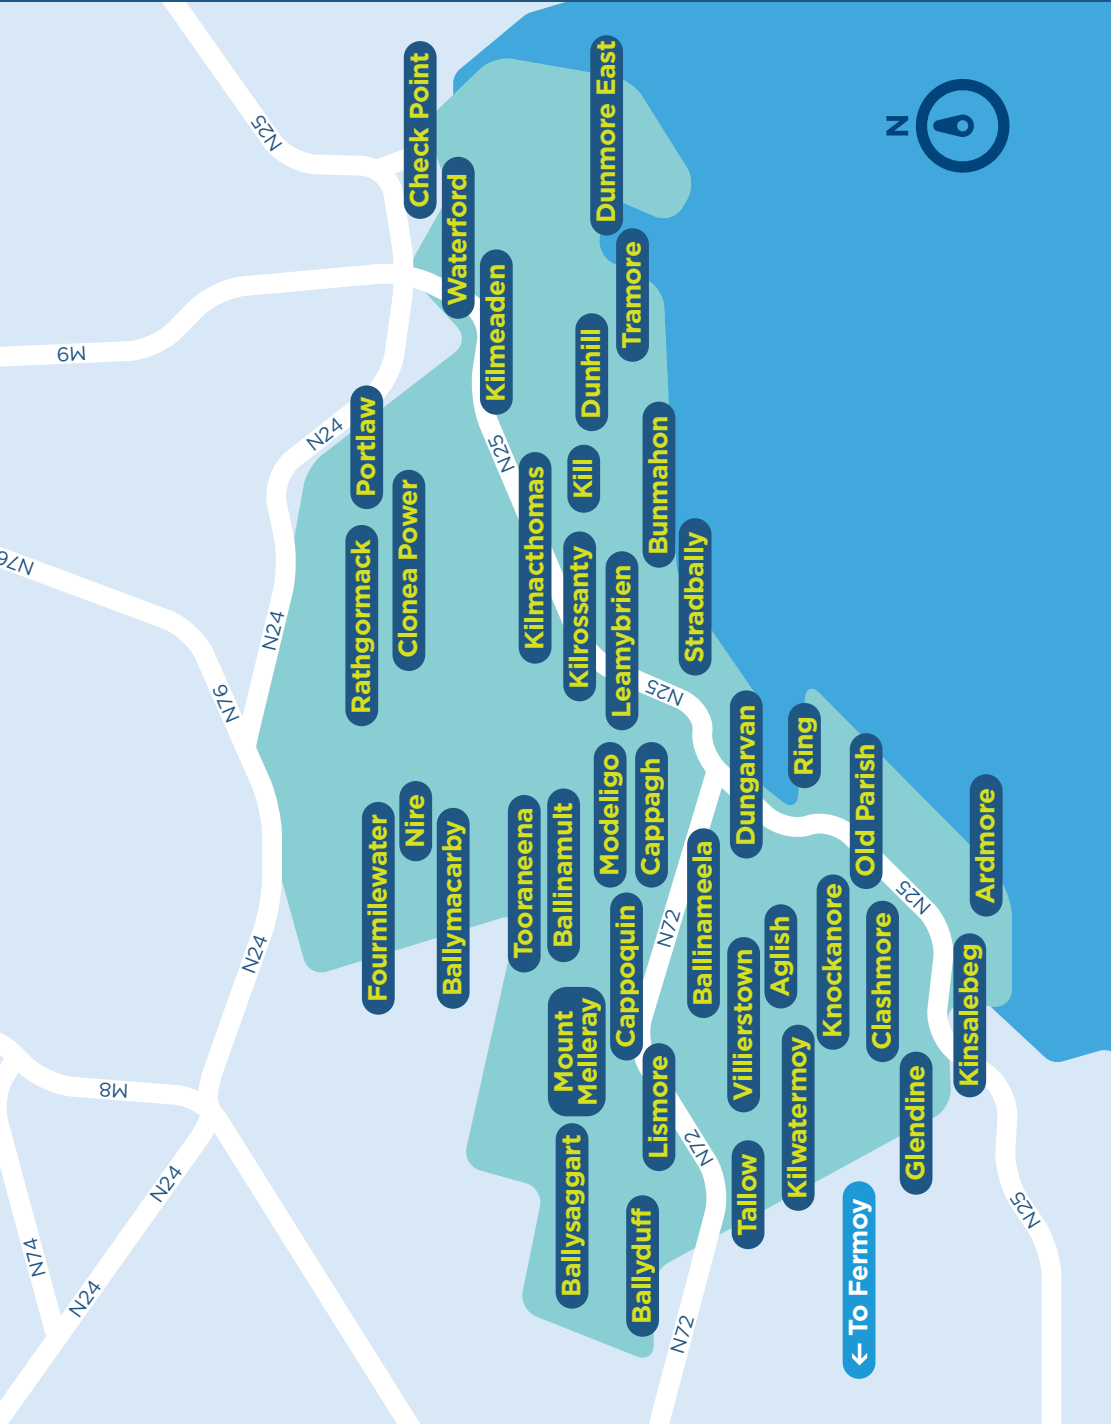

Waterford Service Area