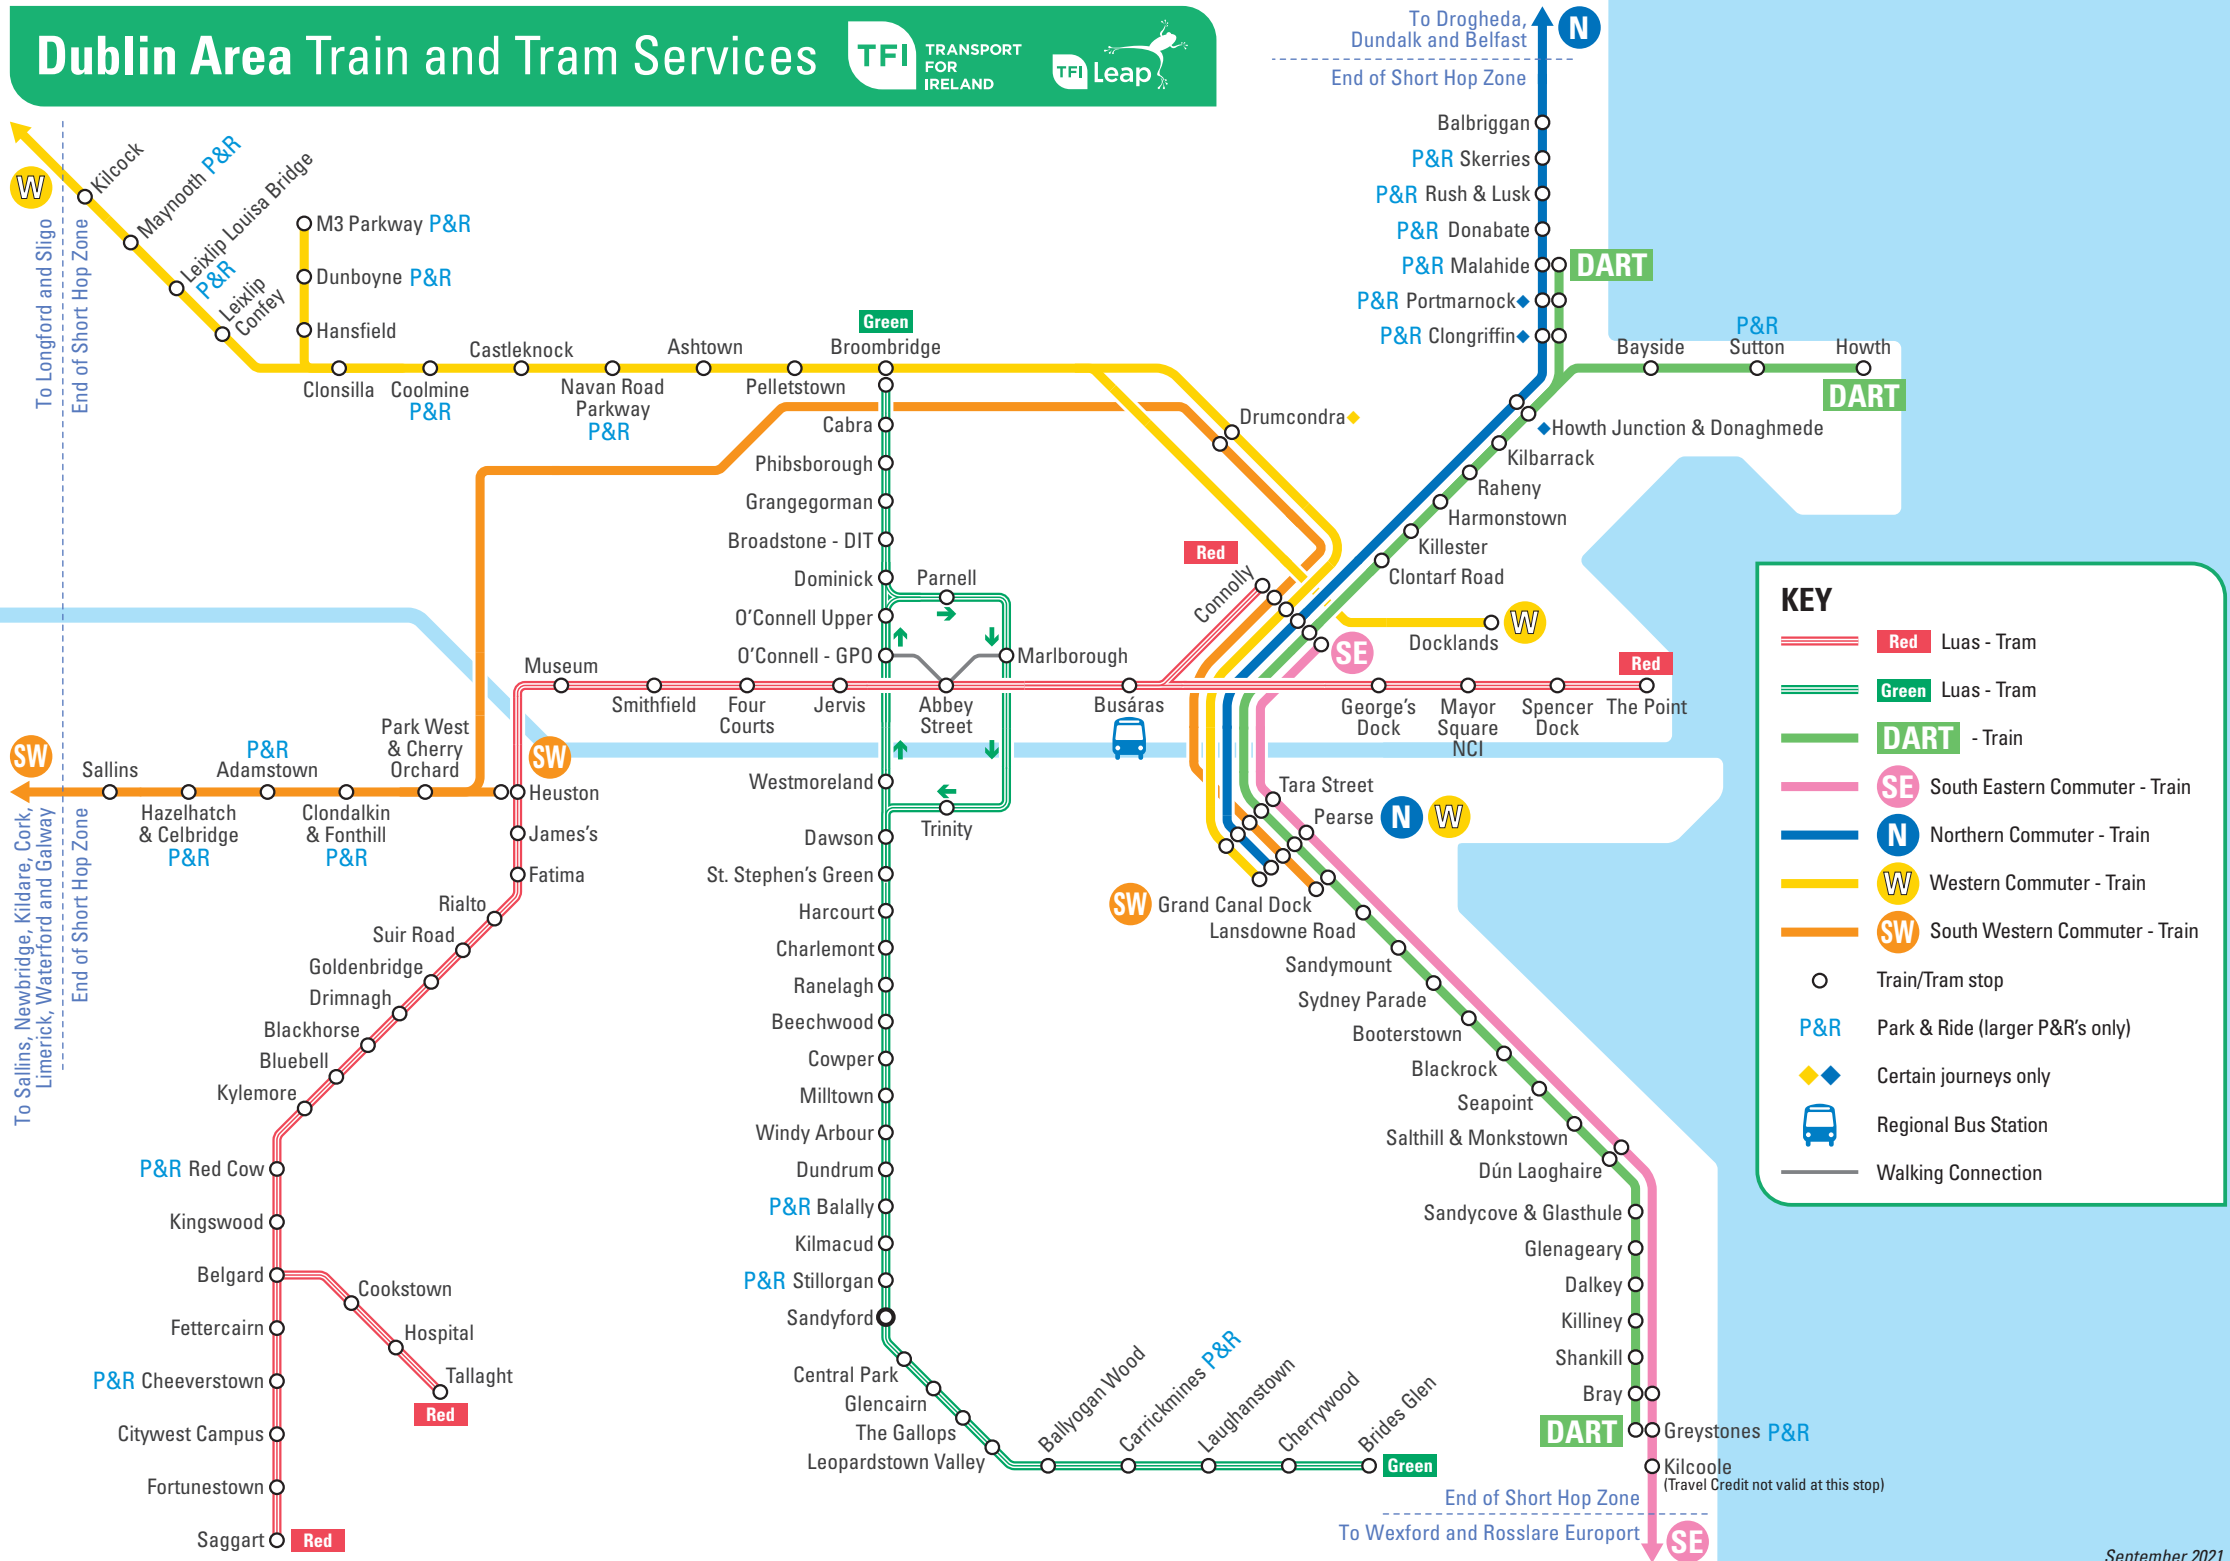

# Dublin Area Train and Tram Services

### KEY

- ▬ Red Luas - Tram
- ▬ Green Luas - Tram
- ▬ DART - Train
- SE South Eastern Commuter - Train
- N Northern Commuter - Train
- W Western Commuter - Train
- SW South Western Commuter - Train
- Train/Tram stop
- P&R Park & Ride (larger P&R's only)
- ◆ Certain journeys only
- 🚌 Regional Bus Station
- Walking Connection