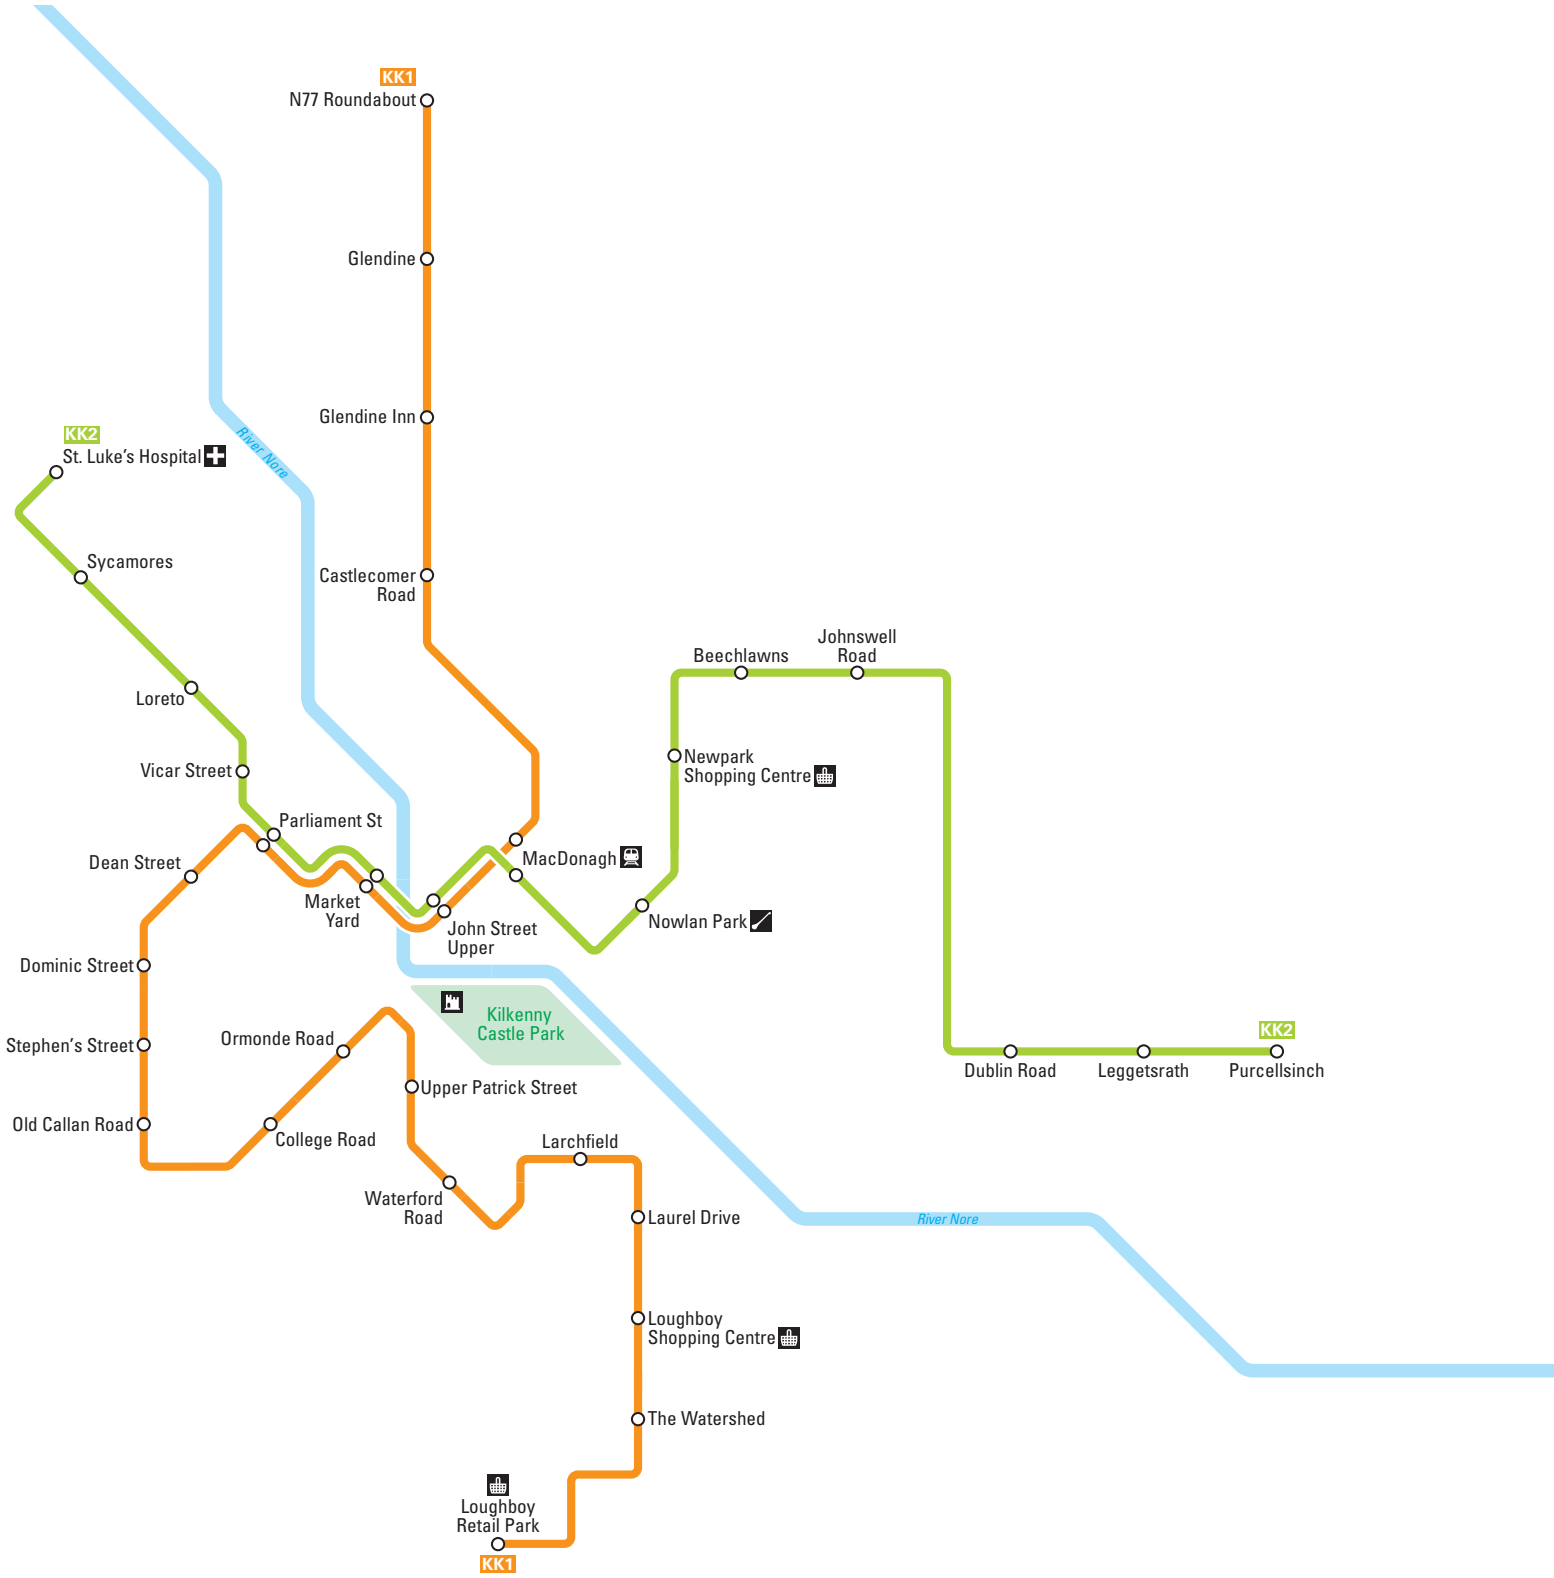

# Kilkenny bus services

**TFI Leap** Save up to 30% vs cash singles when you use a TFI Leap Card.

**BUS SERVICES**

- KK1** - Town Service  
Frequency: Weekday 30 min  
Saturday 30 min / Sunday 30-60 min
- KK2** - Town Service  
Frequency: Weekday 30 min  
Saturday 30 min / Sunday 30-60 min

**KEY**

- Bus route
- Stop
- Bus route terminus
- Rail
- Castle
- Hospital
- GAA Stadium
- Shopping Centres

*Schematic map. Not to scale. August 2021*