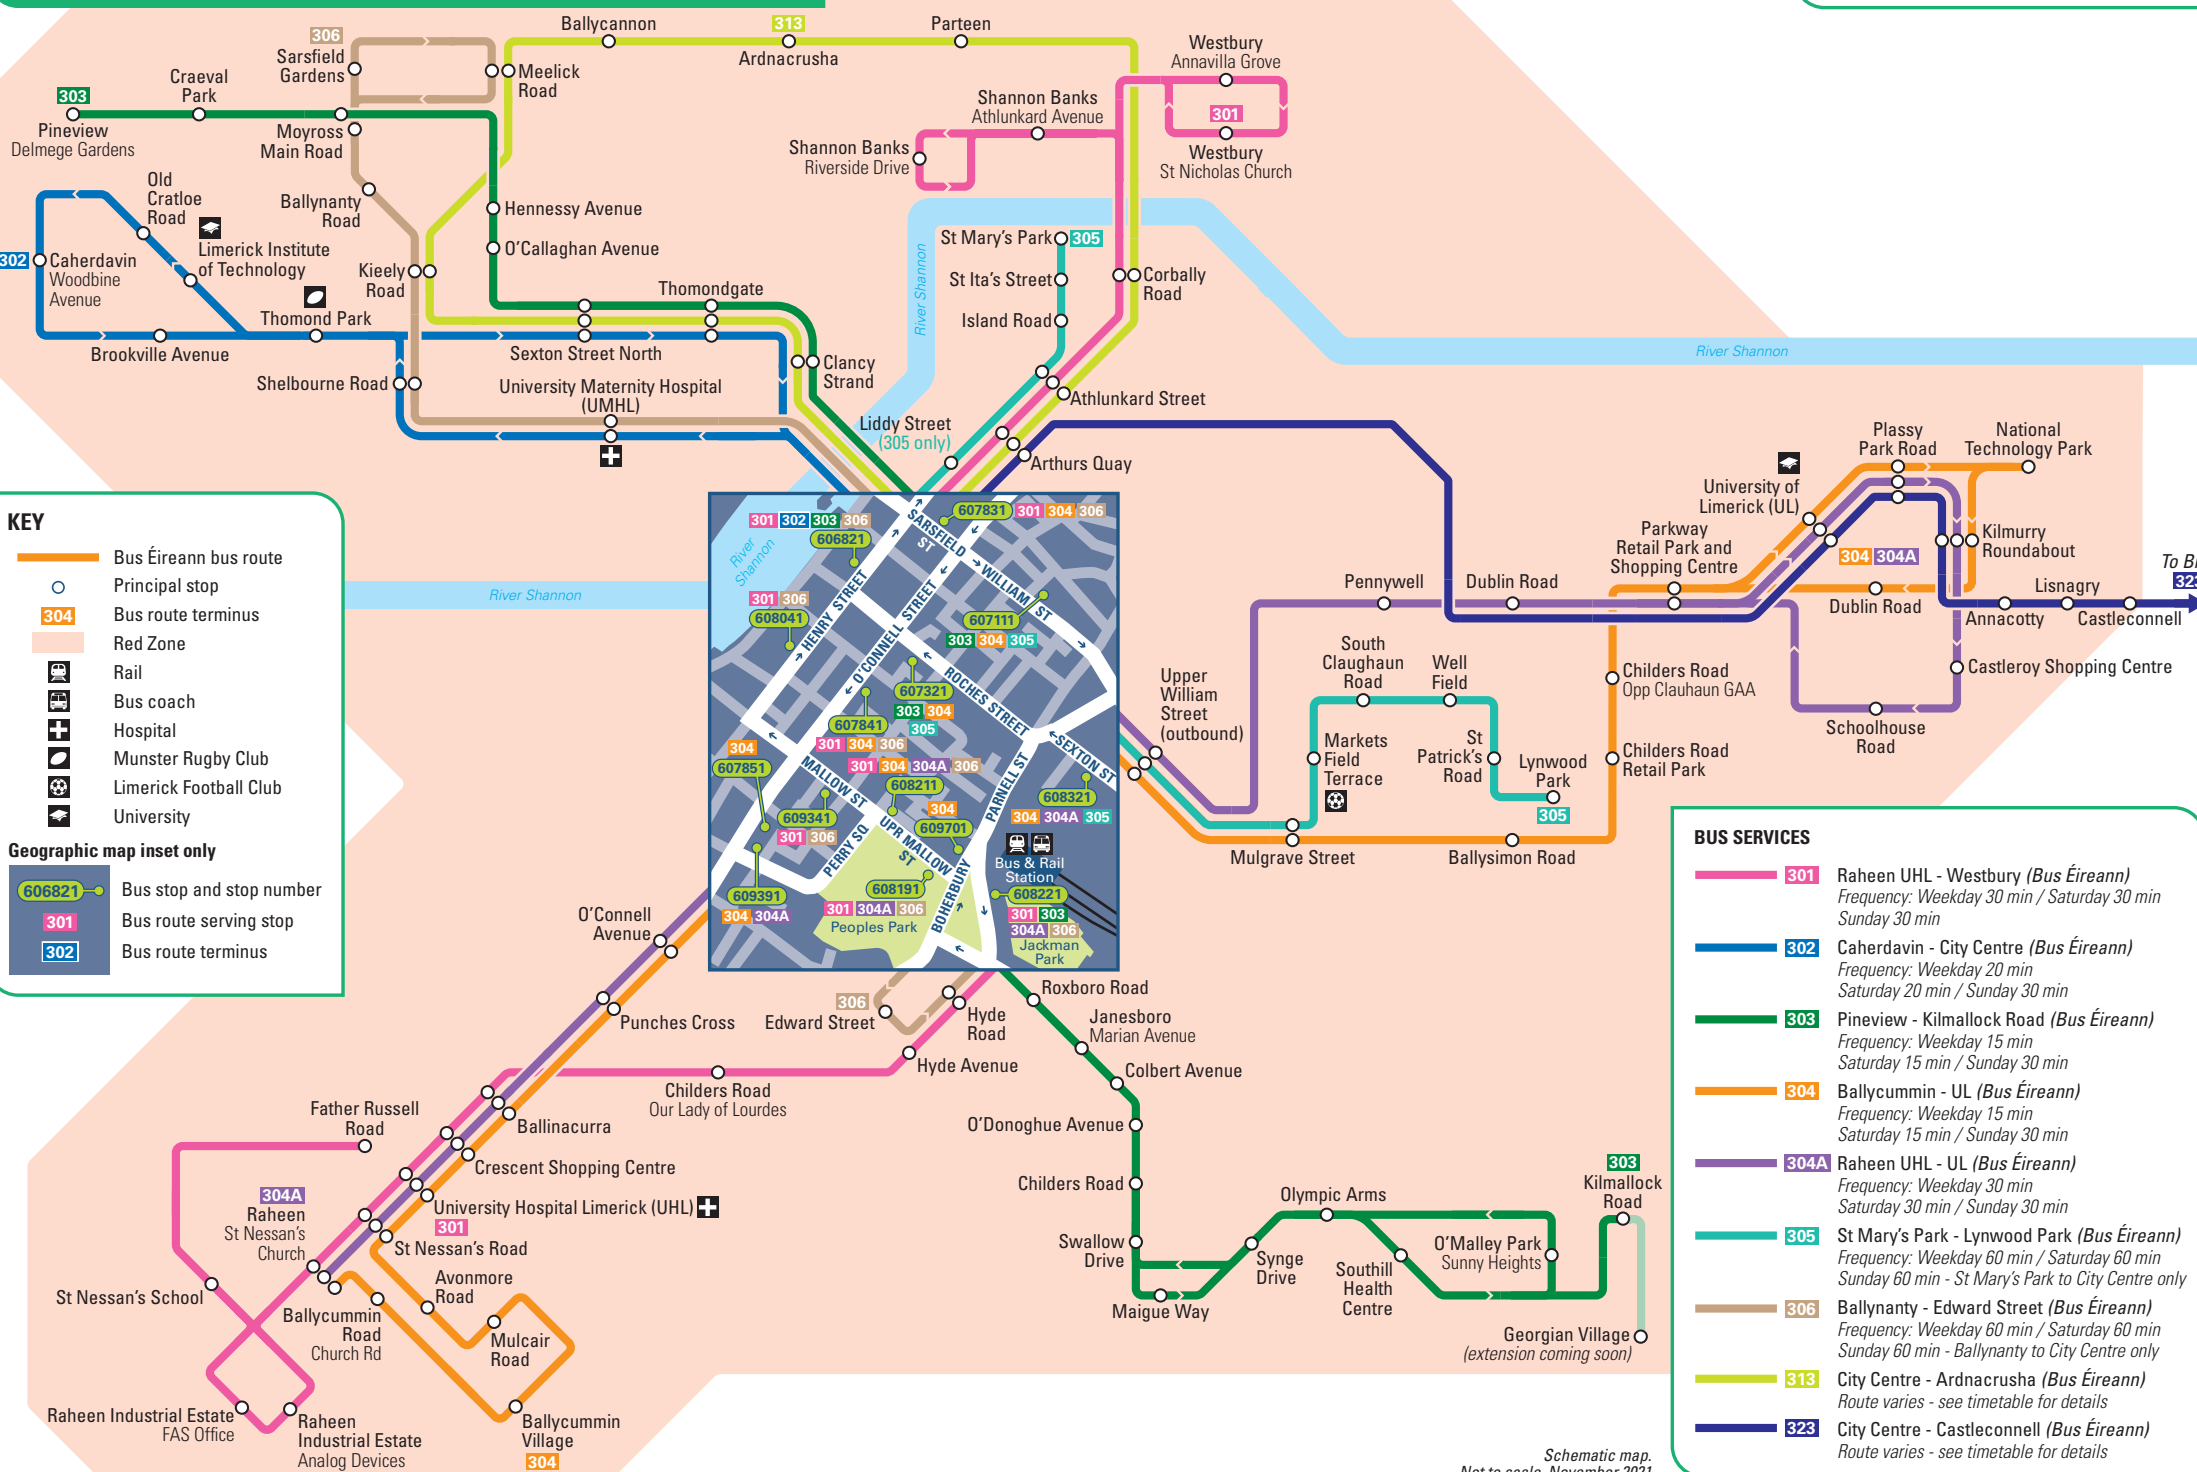

Limerick City Bus services

Save 30% Vs cash single tickets when you use a Leap Card

Schematic map. Not to scale. November 2021