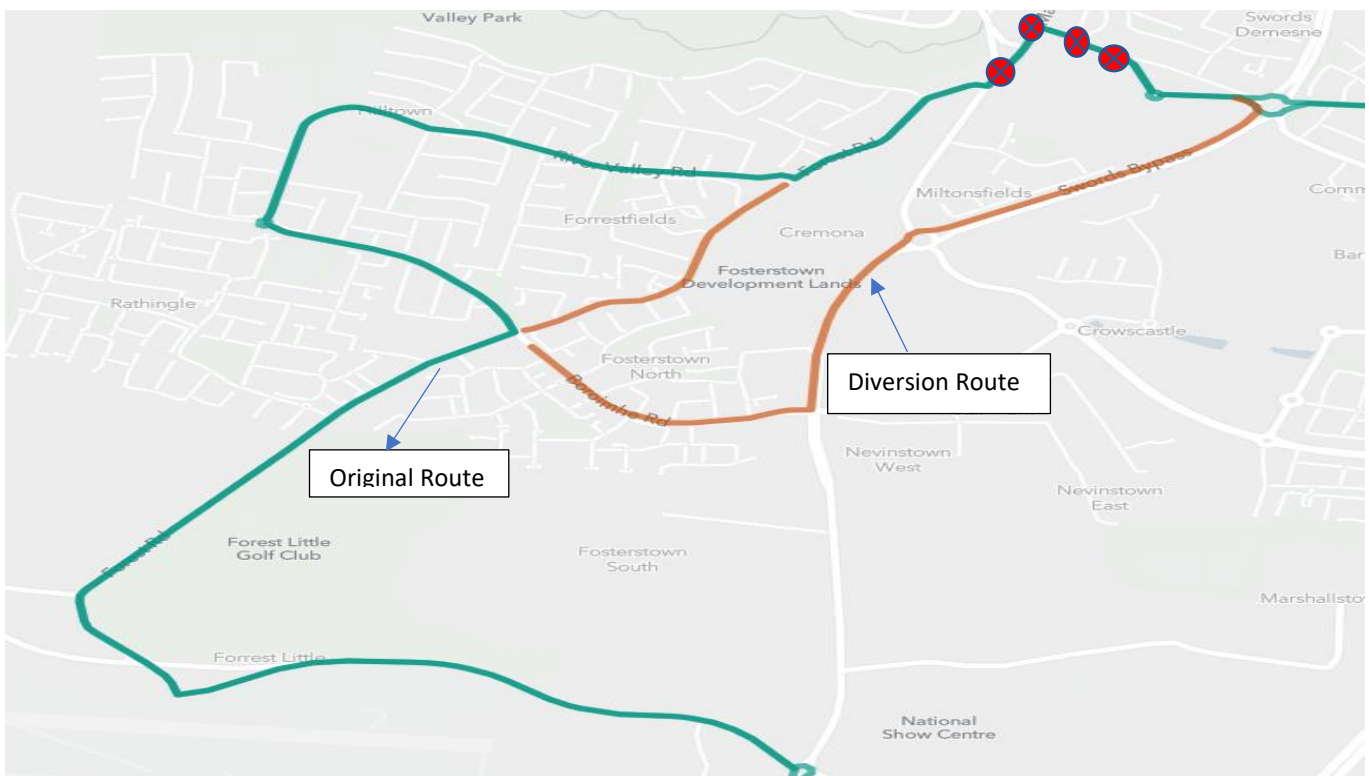

Route 102 Diversion

Please note due to St. Patrick's Day Parade taking place in *Swords*, the following diversions will be in place from 09:00-16:00hrs on 17th March 2022.

- Towards Airport – Serve Swords Pavilions Shopping Centre first, Malahide Road roundabout onto Swords bypass (R132), straight at Pinnock Hill roundabout, right onto Rathingle Road (L2300), left onto Forest Road and back on route.
- Towards Sutton – Right onto Forest Road. Left onto (L2300) Boromimhe. Continue down Boromimhe Left on R132 (Airside SC) back on route.