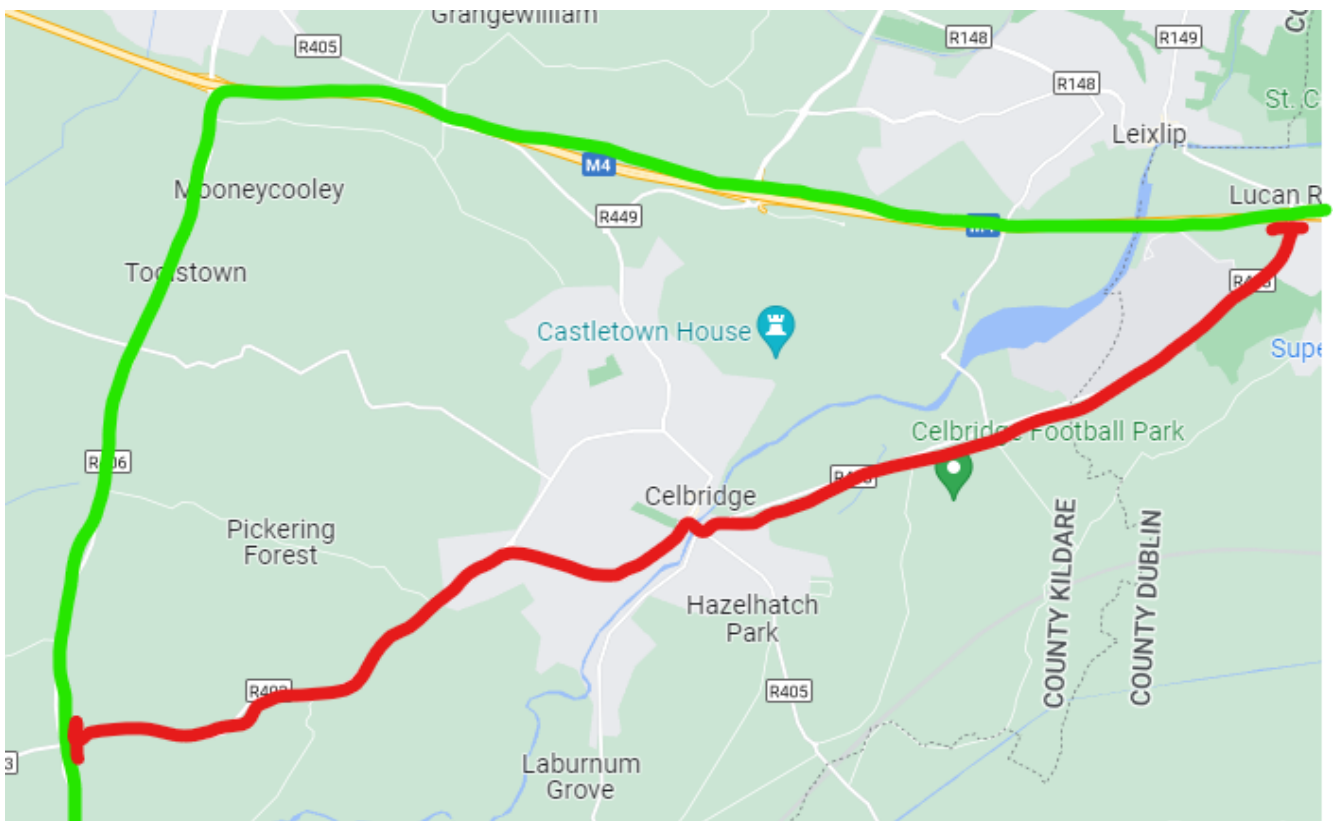

# Route 120 Diversion Celbridge

Please note due to St Patricks Day parade Celbridge will be closed with no access between 14:30 – 17:30

## Outbound:

**Stops affected: 7085, 7086, 134041 and 133851**

Normal route until we reach the Lucan Spa stop then you follow the 120x route until you reach the Barberstown roundabout then return to route serving Straffan

## Inbound:

**Stops affected: 104581, 7083, and 7084**

Normal route until you reach the Barberstown roundabout then you take the second exit and follow the 120x route into Dublin