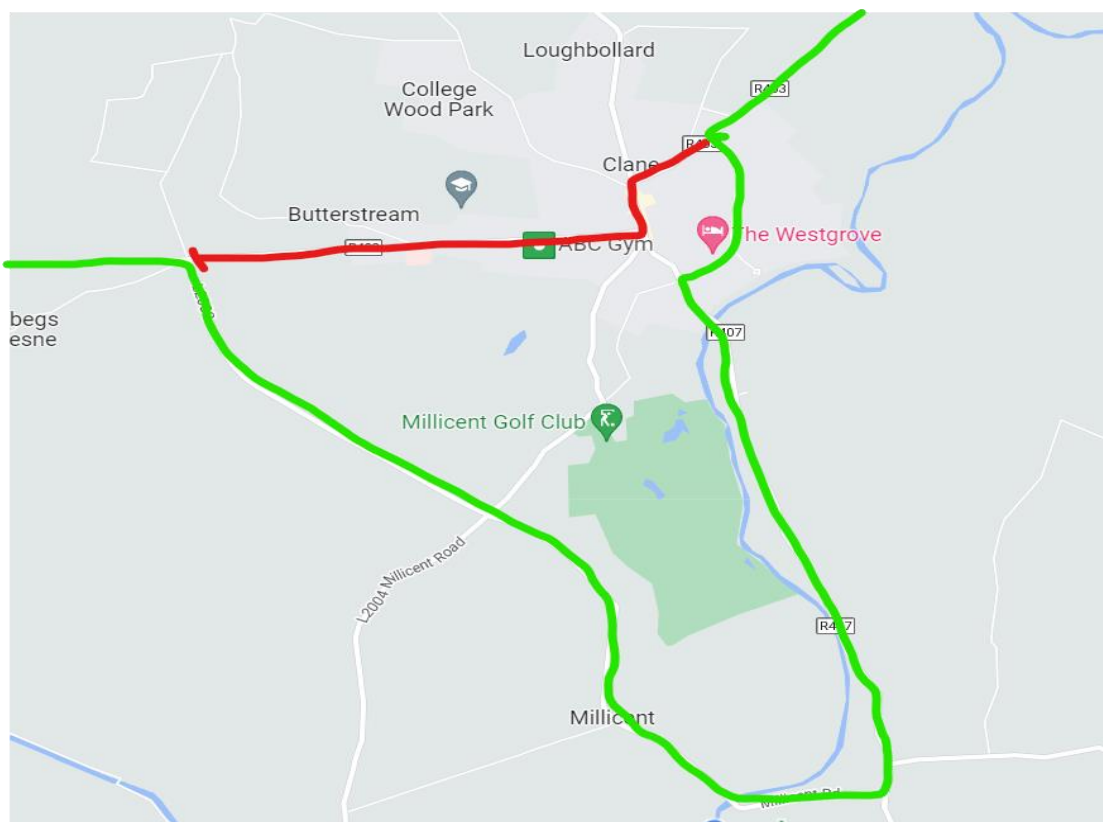

# Route 120 Diversion Clane

Please note due to St Patricks Day parade the Main St in Clane will be closed with no access between 14:00 - 17:00

## Outbound:

**Stops affected: 133211, 102631 and 102641**

Normal route until we reach the Brooklands stop then take the first exit at the roundabout and continue around the Westgrove Hotel, Left onto the R407 and head out towards Sallins and take a right onto the Millicent road and follow that to Firmount cross and then back on route

## Inbound:

**Stops affected: 104771, 104781**

After the Firmount cross stop turn right onto Millicent road follow it all the way to the T junction and turn left for Clane when you reach the roundabout take the 3<sup>rd</sup> exit and follow around the back of the Westgrove Hotel and then at the Tesco Roundabout turn right and back on route