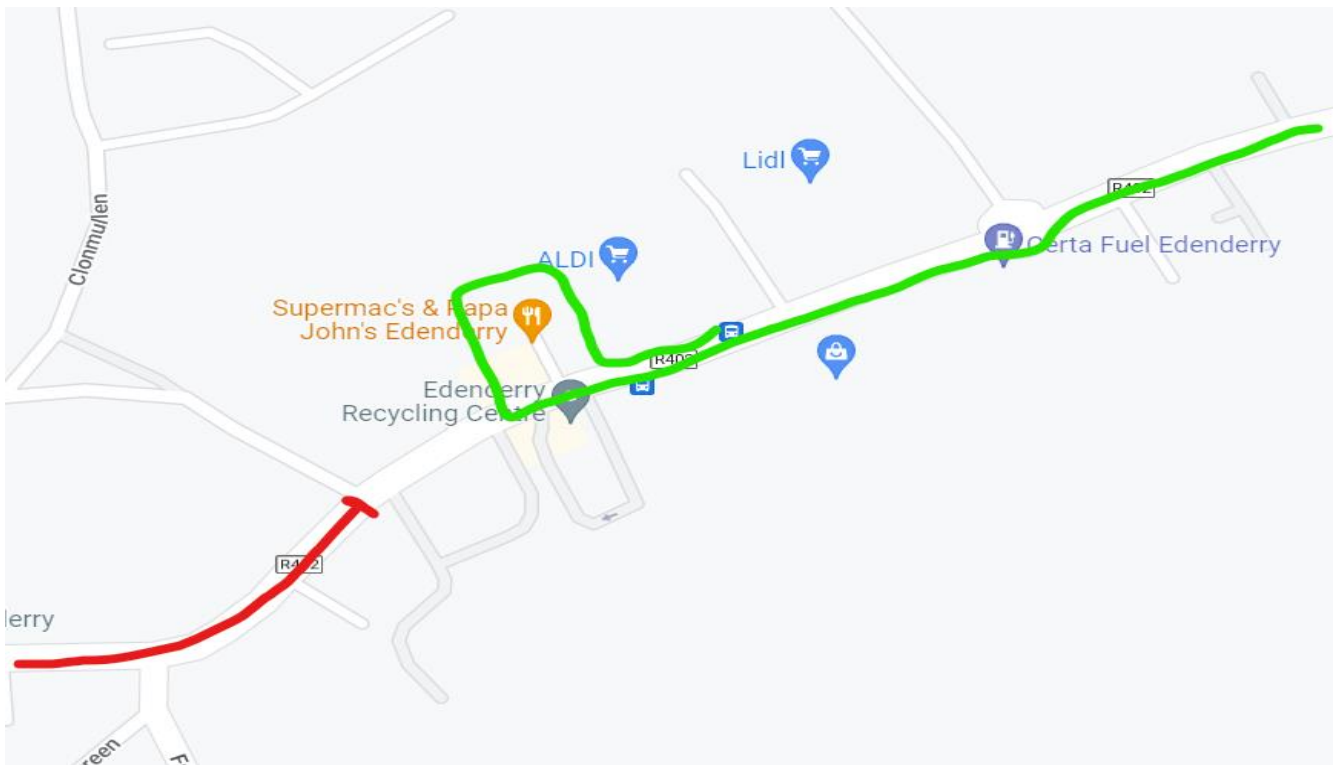

# Route 120 Diversion Edenderry

Please note due to St Patricks Day parade the Main St in Edenderry will be closed with no access between 14:30 – 17:00

## Outbound:

**Stops affected: 102821 and 135961**

Normal route until we reach the Colonel Perry St stop this will be the final stop it has been arranged for us to turn around the back of the garage.

## Inbound:

**Stops affected: 135961 and 104671**

Dead route will be to the Garage turn around the back and service the Colonel Perry St stop.