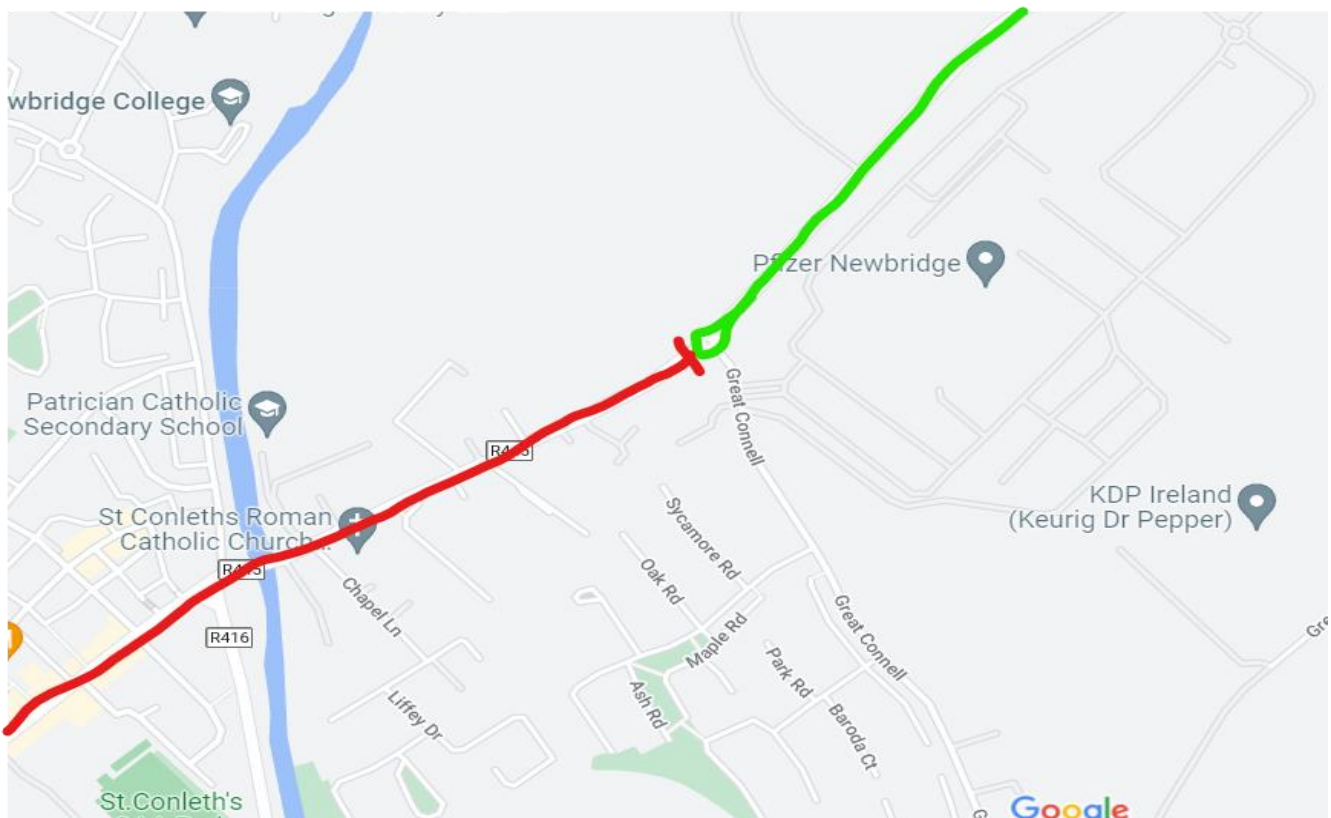

Route 126 Diversion Newbridge

Please note due to St Patricks Day parade the Main St in Newbridge will be closed from 11:30 – 14:30

Outbound:

Stops affected: 103891, 103911 and 103921

Normal route until we reach the Lidl stop which will be the last drop off we will then continue to the Wyeth's roundabout and take the 3rd exit to head back to the depot

Inbound:

Stops affected: 104121, 104131 and 104141

Normal dead route to Newbridge at Wyeth's roundabout take the 3rd exit heading back and service the Lidl stop