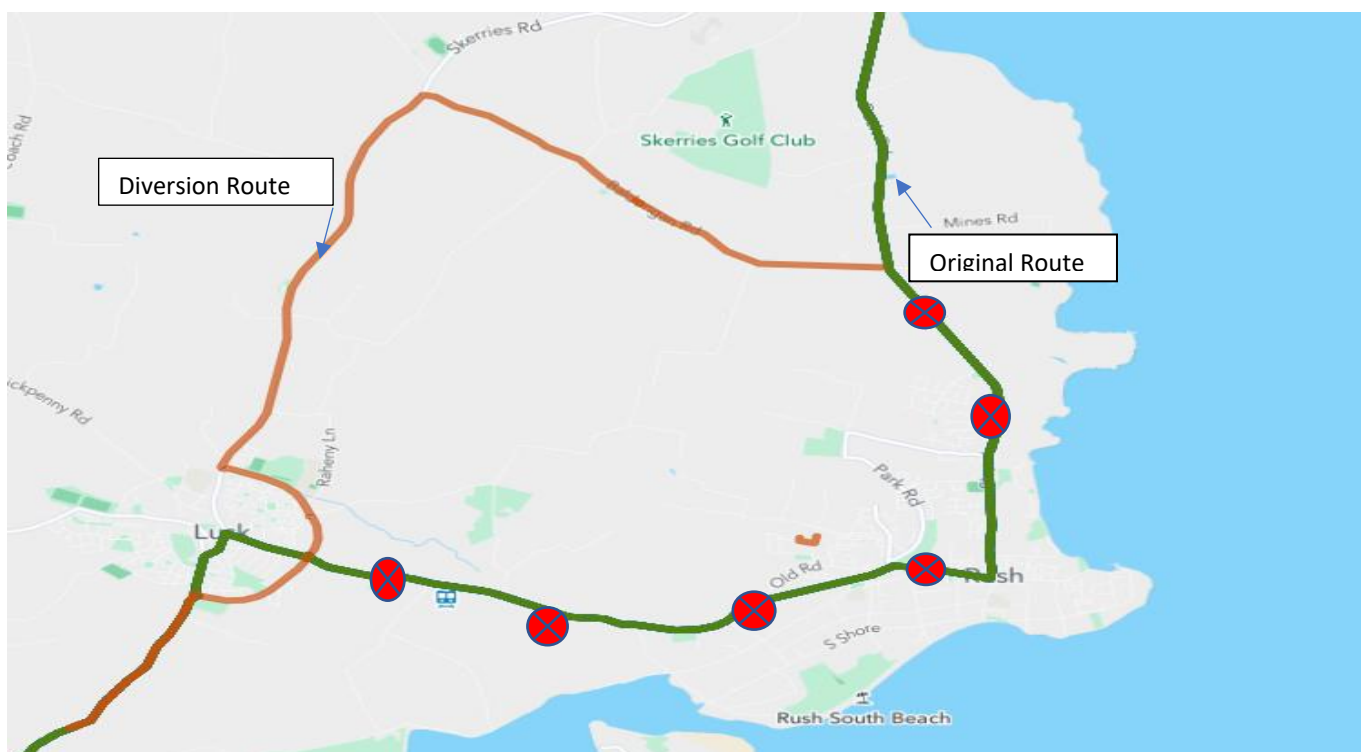

Route 33a Diversion

Please note due to St. Patrick's Day Parades taking place in *Lusk and Rush*, the following diversion will be in place from 11:30-15:00hrs on 17th March 2022.

Towards Lusk & Rush

- Normal route to Station Road in Lusk, divert right at Dublin Road roundabout, Skerries Road, straight to Baldongan Road, Loughshinny Cross, turn left at cross roads and back on to normal route

Towards Dublin Airport

- Normal route to Loughshinny, divert right at Loughshinny crossroads, Skerries Road, left via Link Road roundabout, Station Road and back on to normal route.
- Use Swords Bypass to serve the Pavilions Shopping Centre. Back on route.