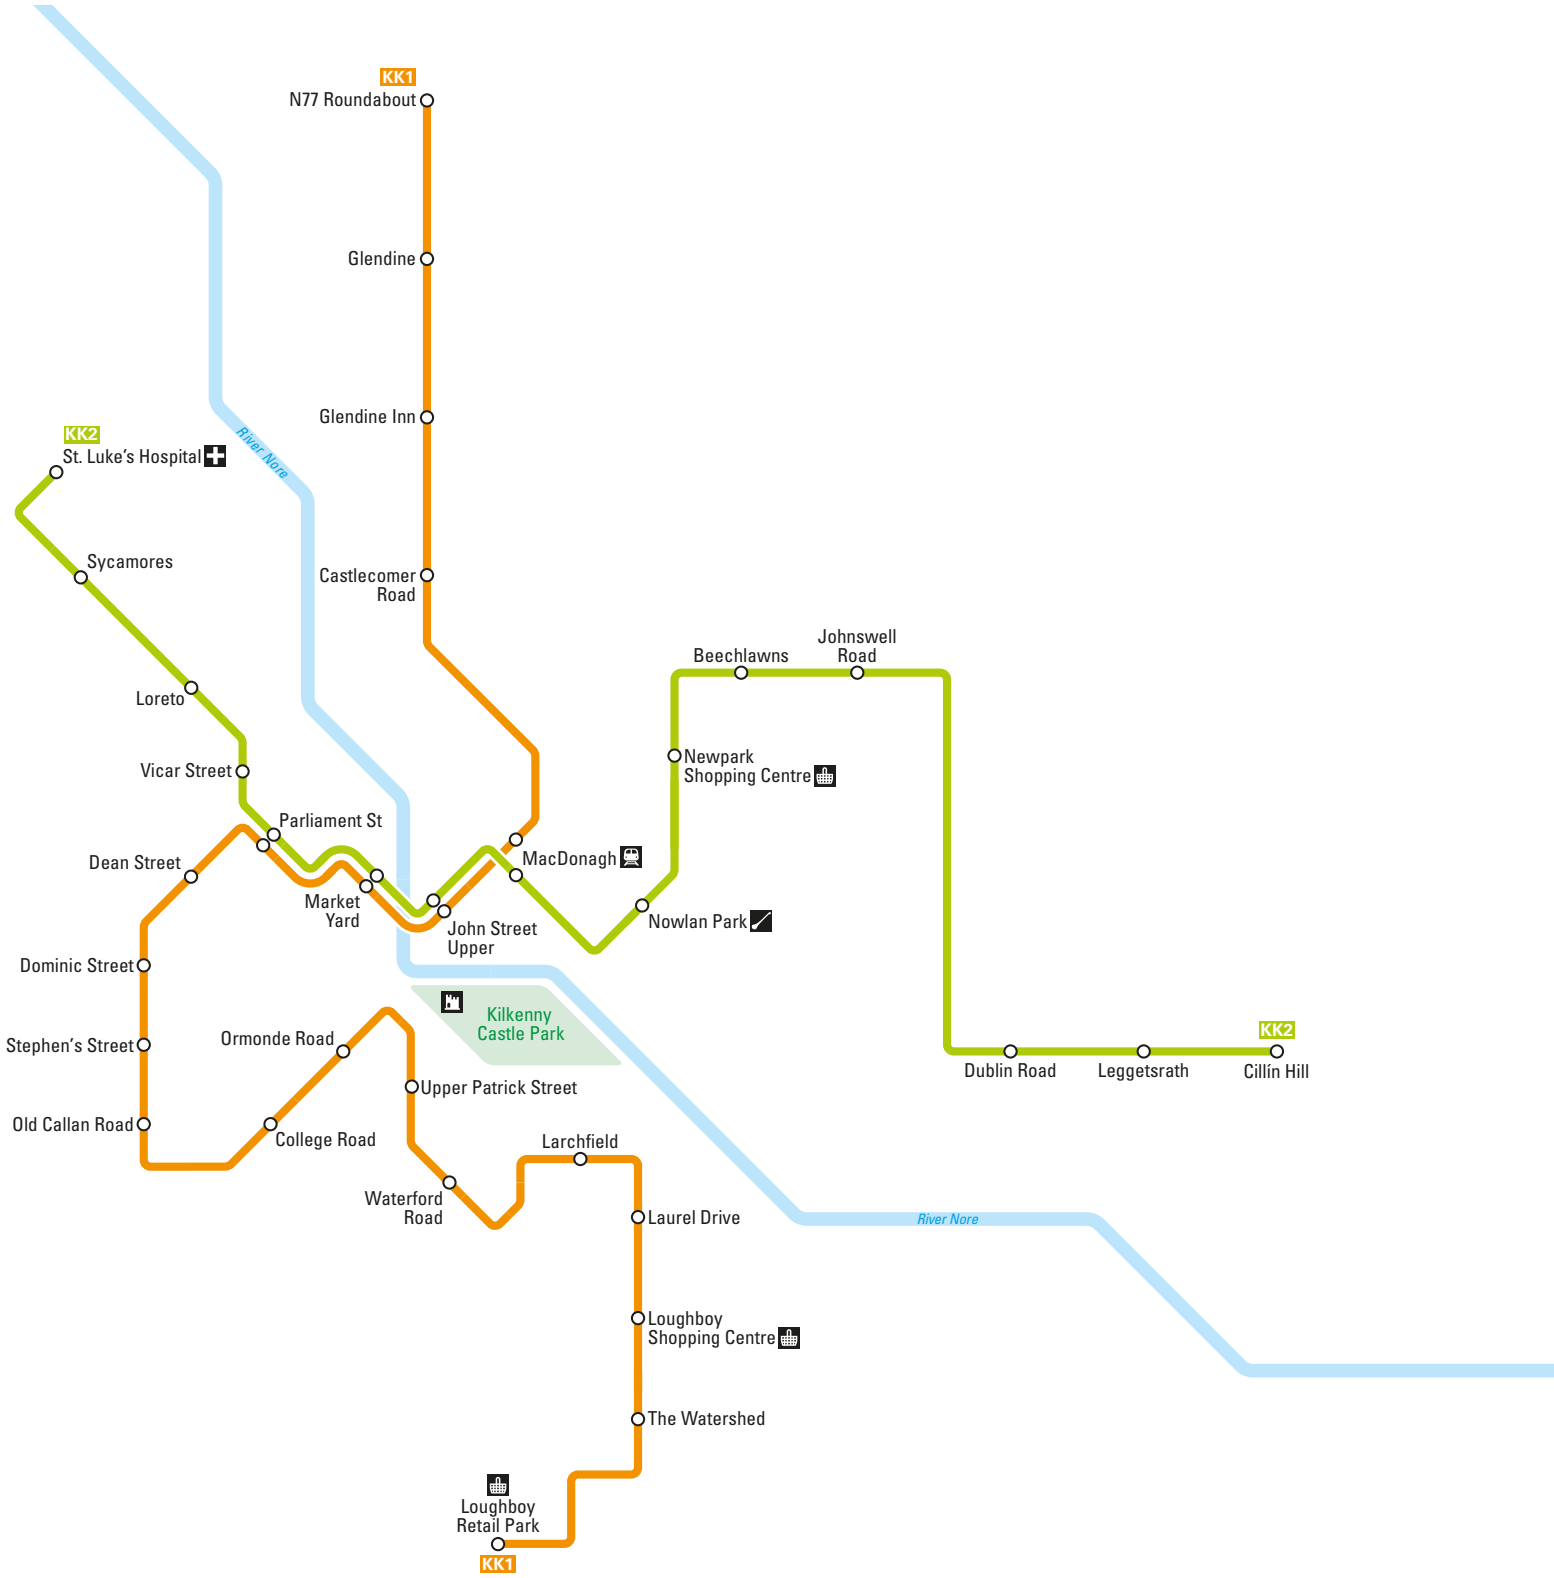

Kilkenny bus services

TFI Leap Save up to 30% vs cash singles when you use a TFI Leap Card.

BUS SERVICES

- KK1** - Town Service
Frequency: Weekday 30 min
Saturday 30 min / Sunday 30-60 min
- KK2** - Town Service
Frequency: Weekday 30 min
Saturday 30 min / Sunday 30-60 min

KEY

- Bus route
- Stop
- Bus route terminus
- Rail
- Castle
- Hospital
- GAA Stadium
- Shopping Centres

Schematic map. Not to scale. February 2022