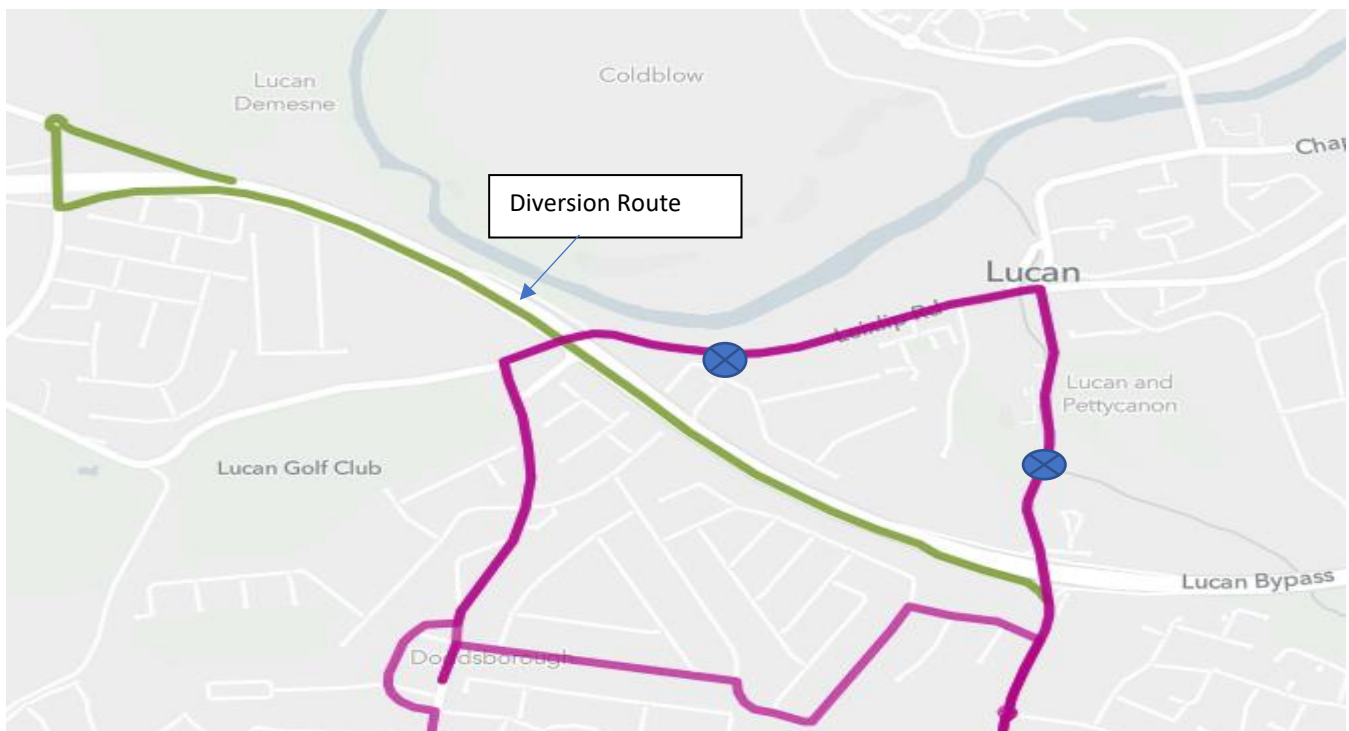

# Route L51 Diversion

Please note due to St. Patrick's Day Parade taking place in Lucan, the following diversions will be in place from 13:30-16:30hrs on 17<sup>th</sup> March 2022.

## Towards Liffey Valley

Left onto the N4 take the Leixlip turn right cross the bridge turn right again heading for the city centre back to the N4 take the next slip road to right on the bridge back on route.