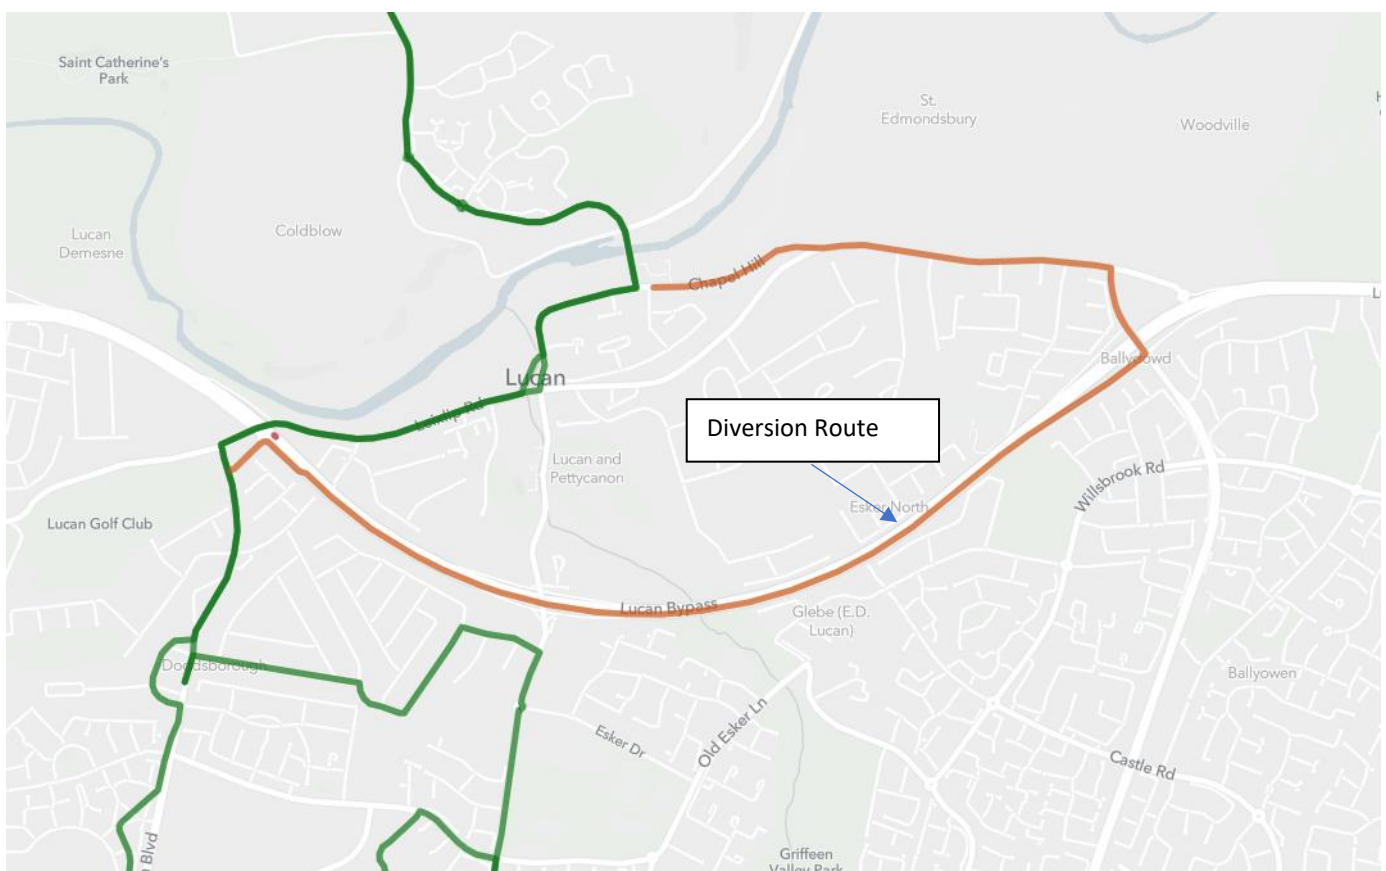

Route L52 Diversion

Please note due to St. Patrick's Day Parade taking place in Lucan, the following diversions will be in place from 13:30-16:30hrs on 17th March 2022.

Towards Adamstown

Left on to Chapel Hill on to the Lucan road towards city centre, turn right onto the R136 and cross the motorway bridge turn right down the slip ramp onto the N4 heading west. Just before the Spa hotel turn left onto the L1018 and left again onto Dodsborough road back on route

Towards Blanchardstown

Left on to Chapel Hill on to the Lucan road towards city centre, turn right onto the R136 and cross the motorway bridge turn right down the slip ramp onto the N4 heading west. Just before the Spa hotel turn left onto the L1018 and left again onto Dodsborough road back on route