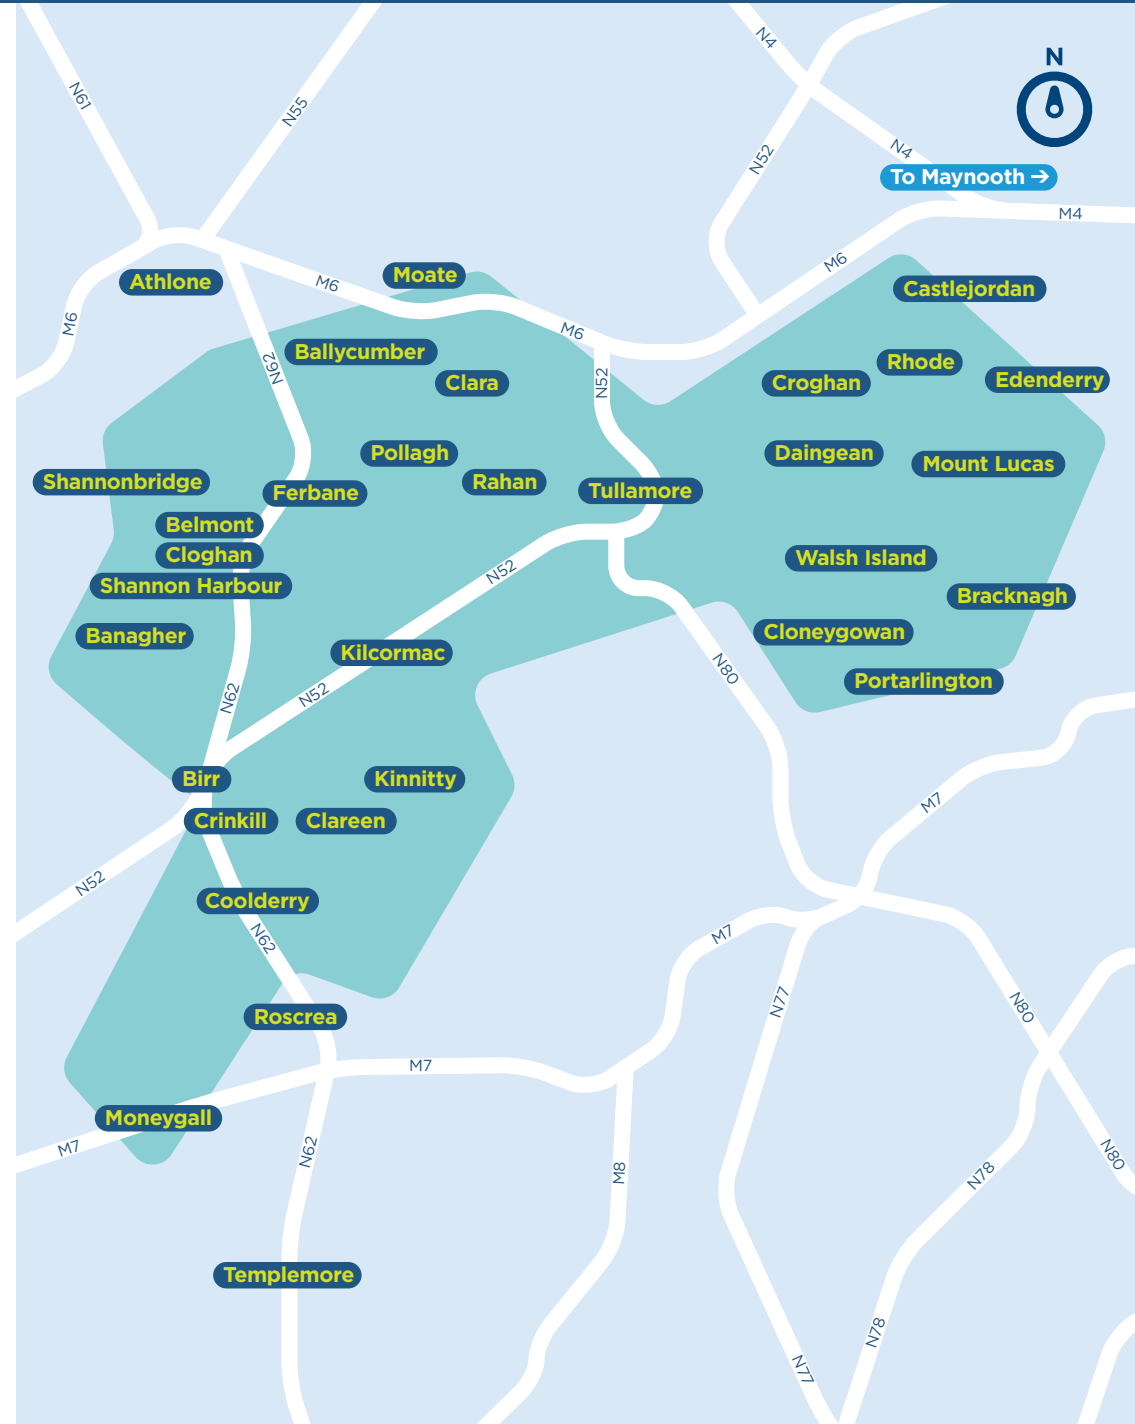

Offaly Service Area