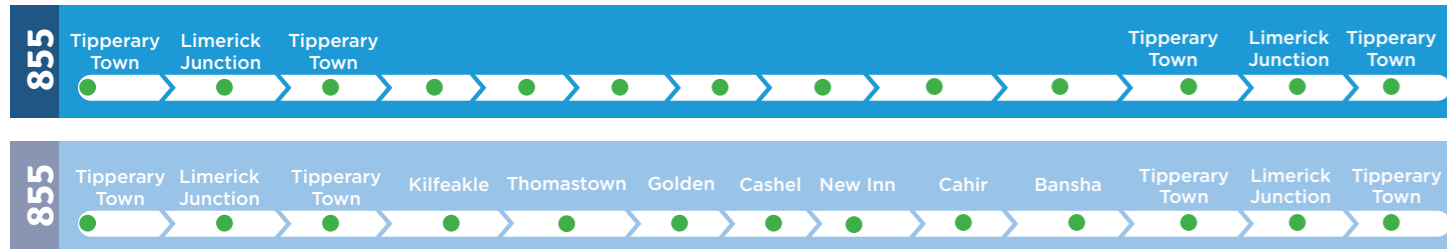

855 Tipperary Town to Cashel via Limerick Junction & Cahir

TIPPERARY TOWN - LIMERICK JUNCTION - TIPPERARY TOWN - BANSHA - CAHIR - NEW INN - CASHEL - GOLDEN - THOMASTOWN - KILFEAKLE - TIPPERARY TOWN - LIMERICK JUNCTION - TIPPERARY TOWN				
Location	Stops	Monday - Saturday		
Limerick Junction	Train Station - (Departure)	09:30	13:40	17:35
Tipperary	Davitt Street (Corny's Pub) Bus Stop	09:37	13:47	17:42
Tipperary	Abbey Street (Supervalu) Bus Stop	09:41	13:51	17:46
Kilfeakle	Church	09:50	14:00	17:55
Thomastown	O'Neills Bistro	09:53	14:03	17:58
Golden	GAA Centre/Pierce Park	09:59	14:09	18:04
Cashel	Cashel Town Centre (Feehans) Bus Stop	10:07	14:17	18:12
Cashel	Centenary Co-op	10:09	14:19	18:14
New Inn	New Inn Village	10:20	14:30	18:25
Cahir	Cashel Road	10:29	14:39	18:34
Cahir	Cahir Bus stop	10:31	14:41	18:36
Cahir	Abbey Crescent	10:33	14:43	18:38
Bansha	Bansha Village Bus Stop	10:44	14:54	18:49
Tipperary Town	Abbey Street (River Side) Bus Stop	10:54	15:04	18:59
Tipperary	Davitt Street (Service Station) Bus Stop	10:58	15:08	19:03
Limerick Junction	Train Station - (Arrive)	11:05	15:15	19:10
Limerick Junction	Train Station - (Departure)			19:15
Tipperary Town	Davitt Street (Corny's Pub) Bus Stop			19:20
Tipperary	Abbey Street (Supervalu) Bus Stop			19:22