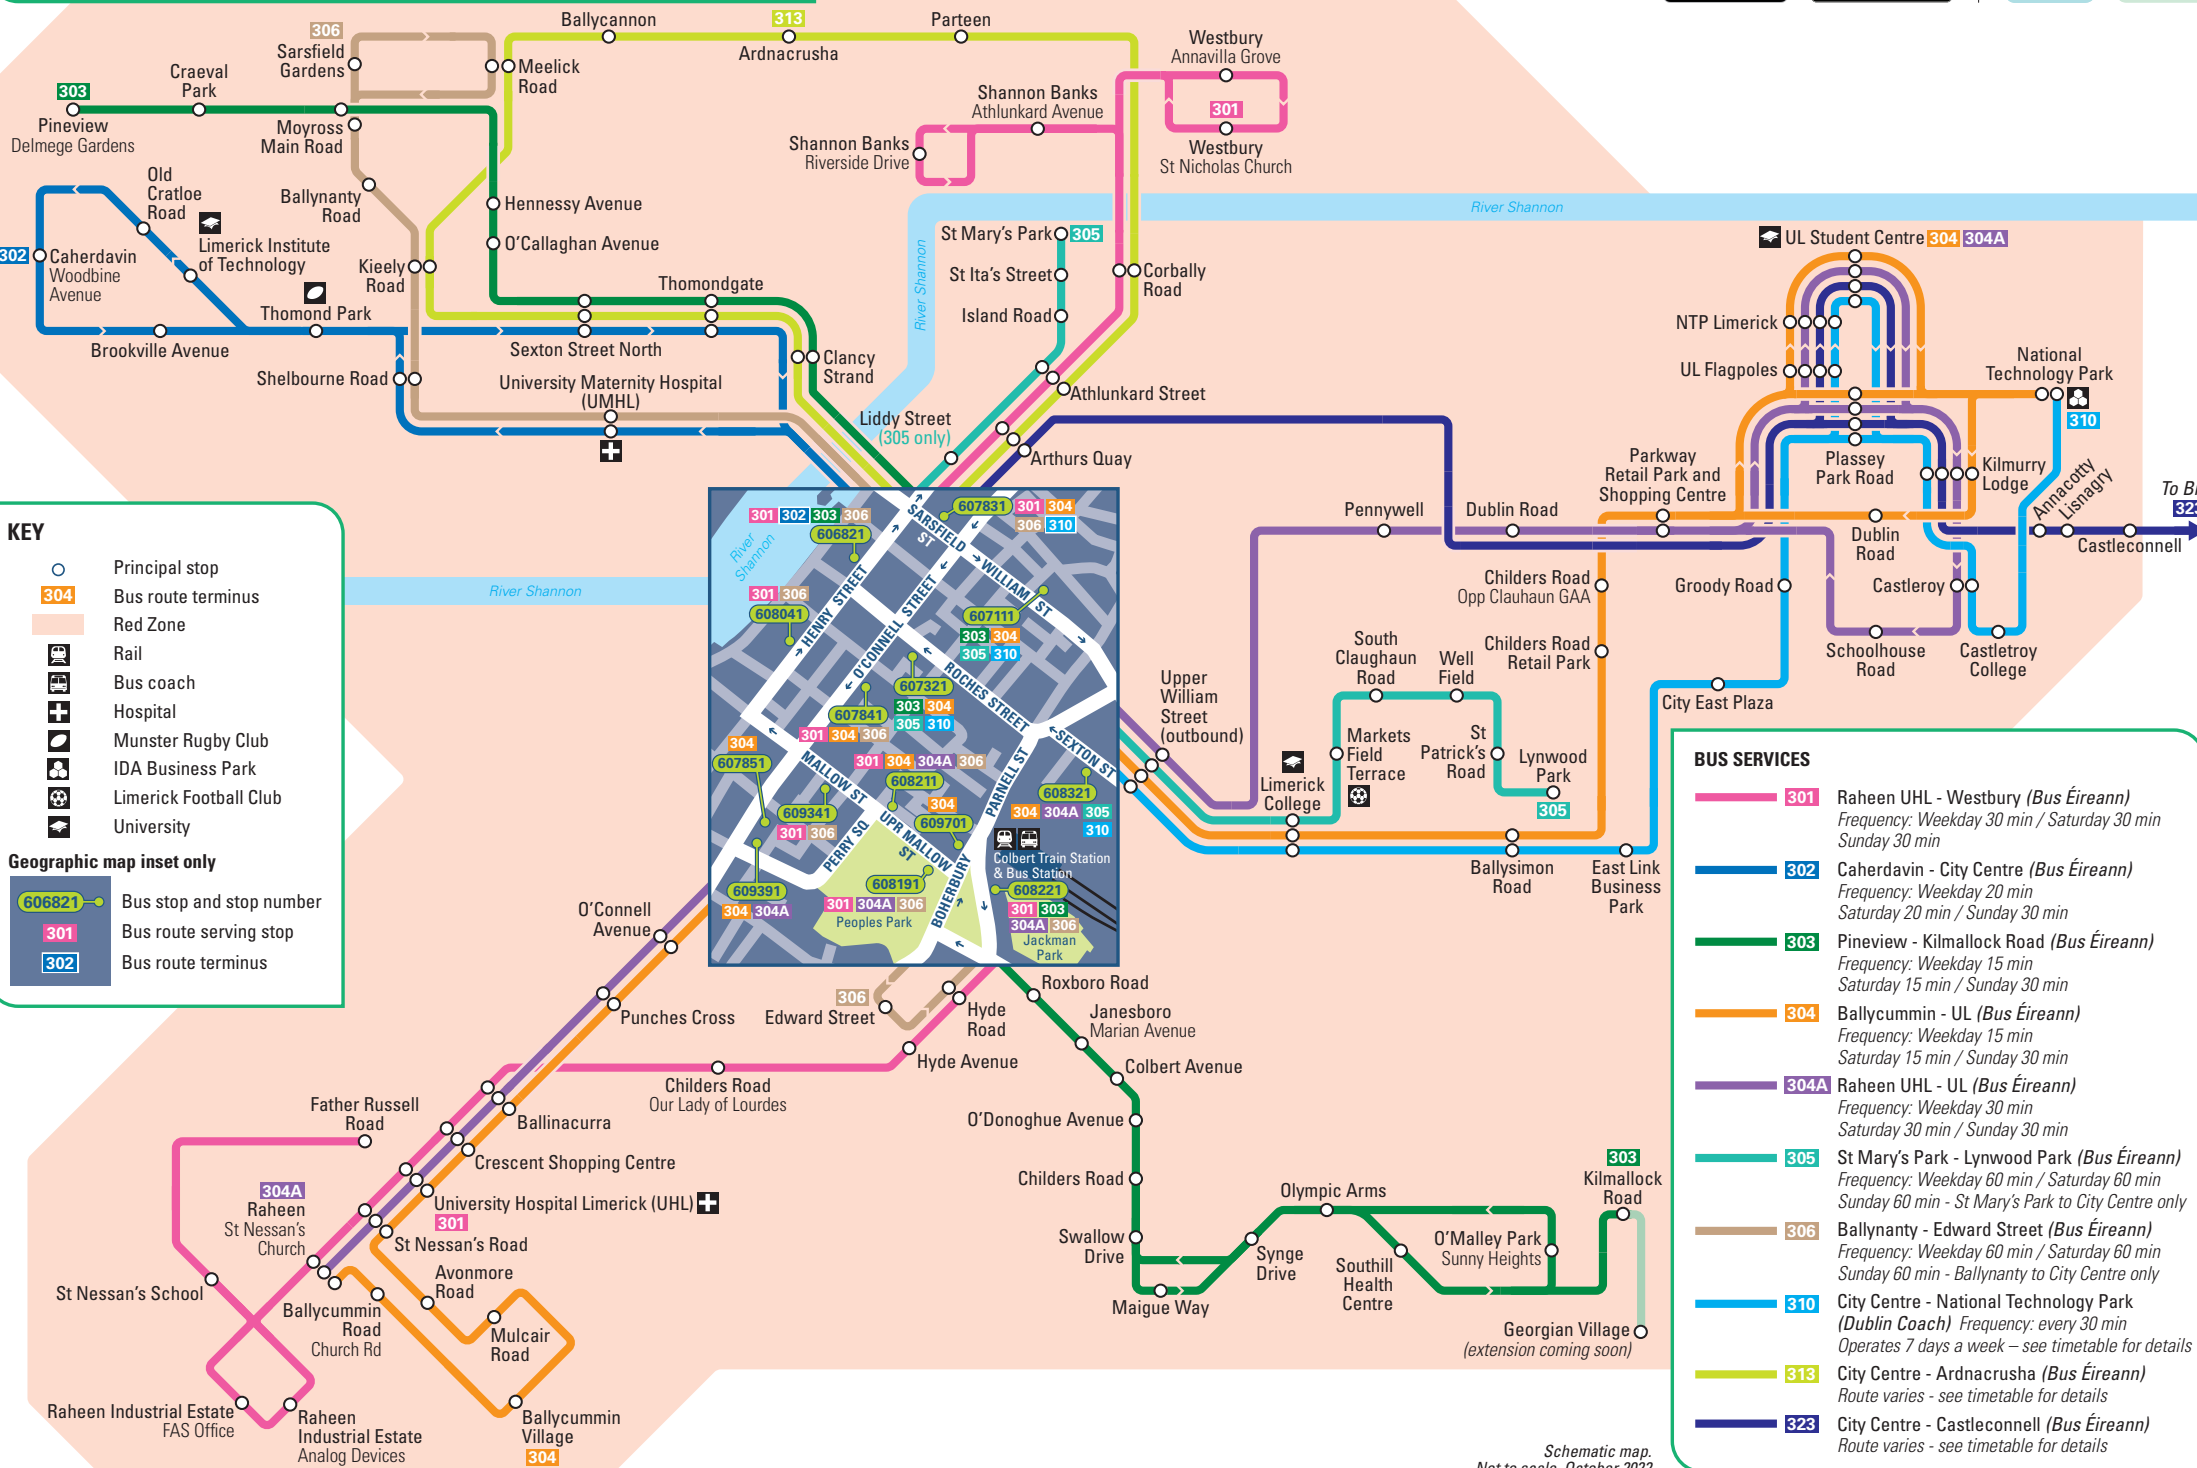

# Limerick City PSO Bus Services

Download the apps now

**KEY**

- Principal stop
- Bus route terminus
- Red Zone
- Rail
- Bus coach
- Hospital
- Munster Rugby Club
- IDA Business Park
- Limerick Football Club
- University

**Geographic map inset only**

- Bus stop and stop number
- Bus route serving stop
- Bus route terminus

**BUS SERVICES**

- 301** Raheen UHL - Westbury (*Bus Éireann*)  
Frequency: Weekday 30 min / Saturday 30 min  
Sunday 30 min
- 302** Caherdavin - City Centre (*Bus Éireann*)  
Frequency: Weekday 20 min  
Saturday 20 min / Sunday 30 min
- 303** Pineview - Kilmallock Road (*Bus Éireann*)  
Frequency: Weekday 15 min  
Saturday 15 min / Sunday 30 min
- 304** Ballycummin - UL (*Bus Éireann*)  
Frequency: Weekday 15 min  
Saturday 15 min / Sunday 30 min
- 304A** Raheen UHL - UL (*Bus Éireann*)  
Frequency: Weekday 30 min  
Saturday 30 min / Sunday 30 min
- 305** St Mary's Park - Lynwood Park (*Bus Éireann*)  
Frequency: Weekday 60 min / Saturday 60 min  
Sunday 60 min - St Mary's Park to City Centre only
- 306** Ballynanty - Edward Street (*Bus Éireann*)  
Frequency: Weekday 60 min / Saturday 60 min  
Sunday 60 min - Ballynanty to City Centre only
- 310** City Centre - National Technology Park (*Dublin Coach*)  
Frequency: every 30 min  
Operates 7 days a week - see timetable for details
- 313** City Centre - Ardnacrusha (*Bus Éireann*)  
Route varies - see timetable for details
- 323** City Centre - Castleconnell (*Bus Éireann*)  
Route varies - see timetable for details

Schematic map. Not to scale. October 2022