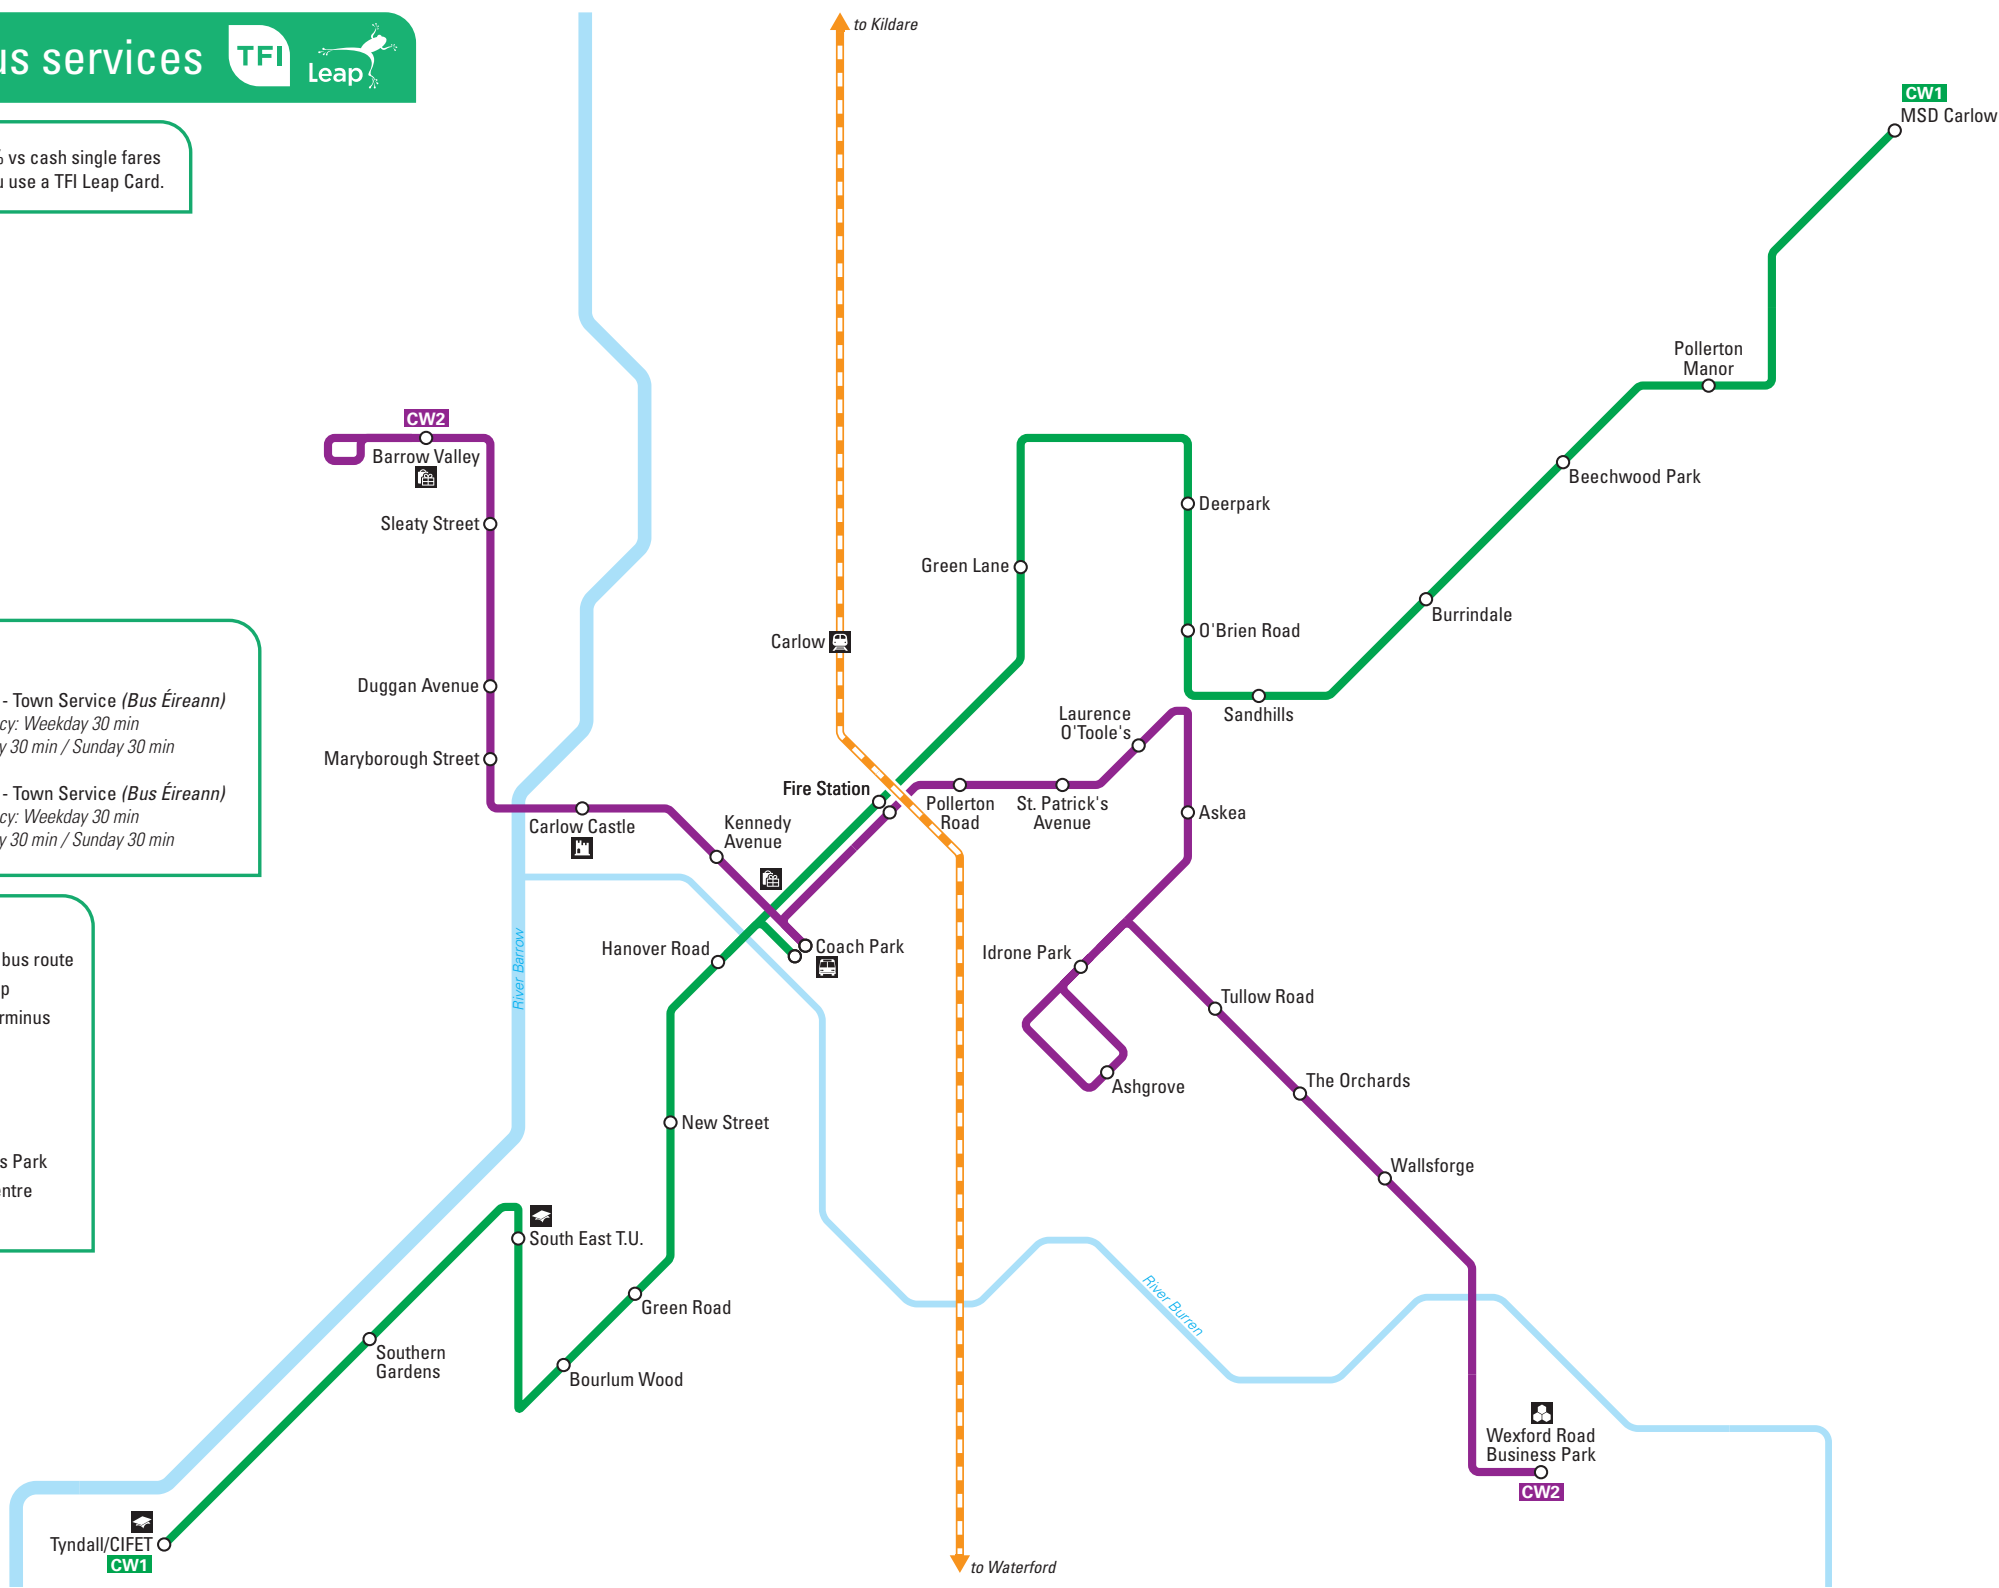

# Carlow Bus services

Save 30% vs cash single fares when you use a TFI Leap Card.

**BUS SERVICES**

**CW1** Carlow - Town Service (*Bus Éireann*)  
 Frequency: Weekday 30 min  
 Saturday 30 min / Sunday 30 min

**CW2** Carlow - Town Service (*Bus Éireann*)  
 Frequency: Weekday 30 min  
 Saturday 30 min / Sunday 30 min

**KEY**

- Bus Éireann bus route
- Principal stop
- Bus route terminus
- Railway
- Bus Park
- Castle
- College
- IDA Business Park
- Shopping Centre
- Train Station

Schematic map. Not to scale. June 2023